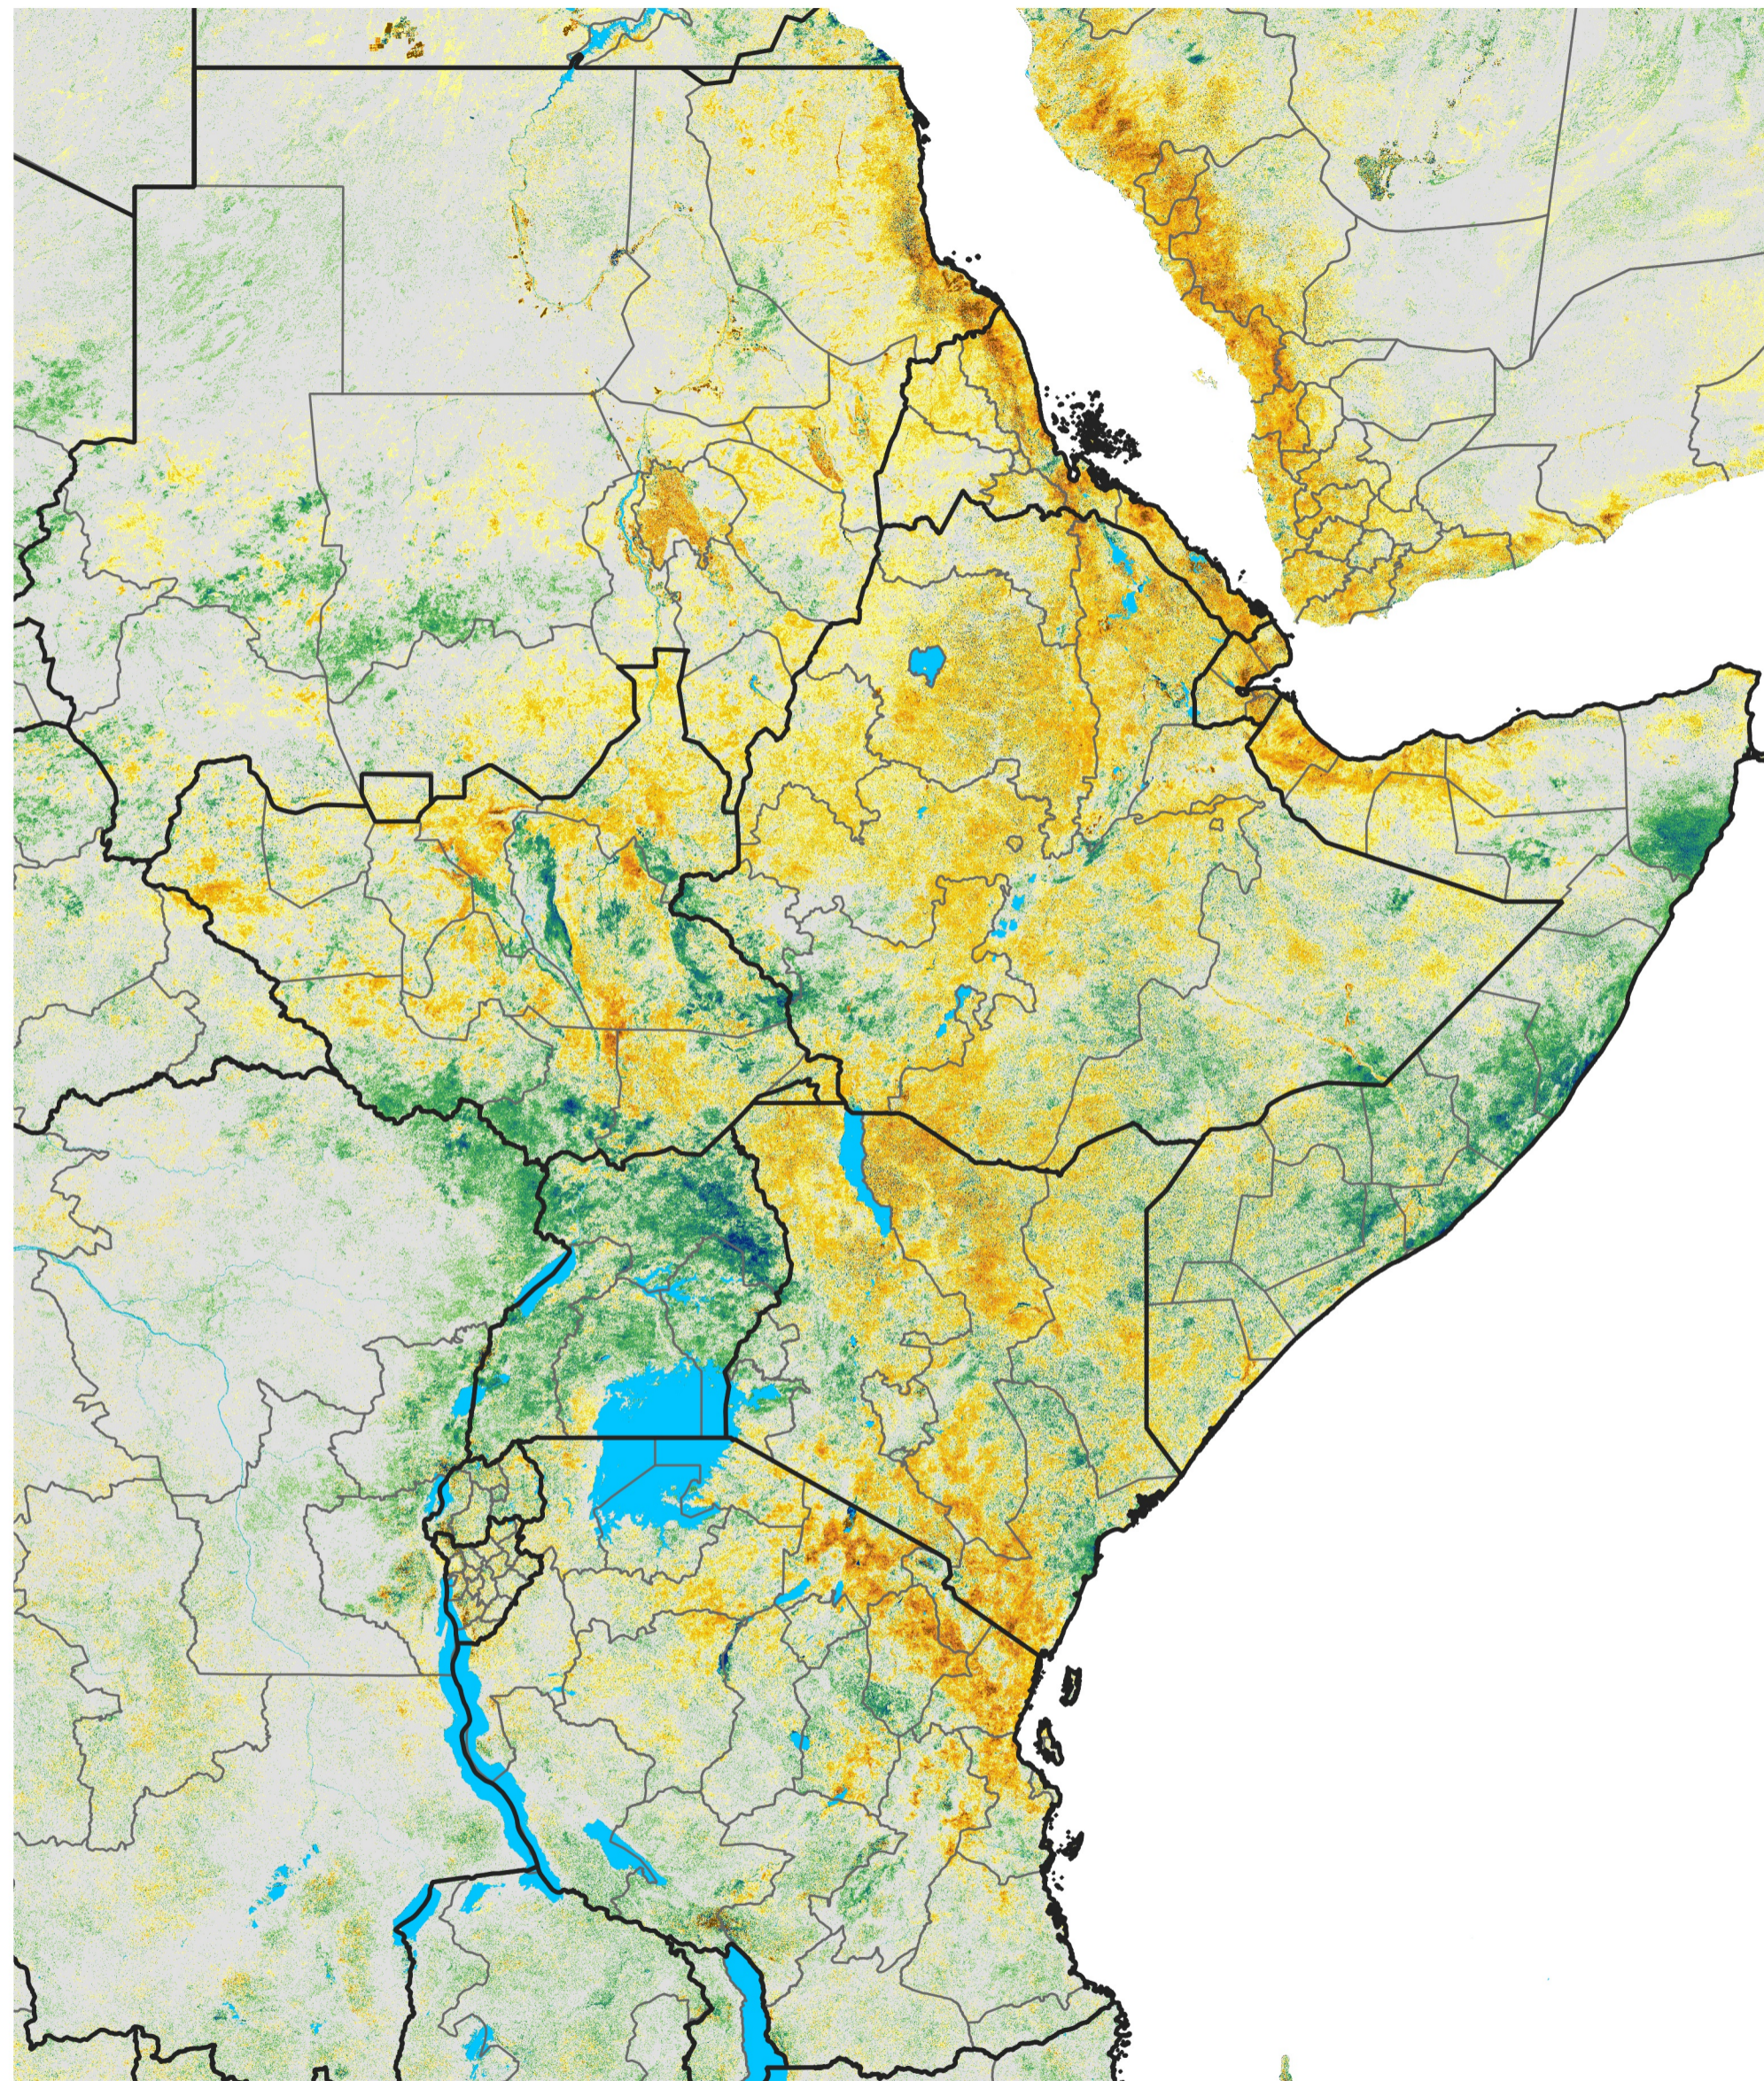

East Africa Percent of Mean NDVI

2013 / Mean (2012 - 2021)

Period 14 / Mar 01 - 10, 2013

Percent of Normal