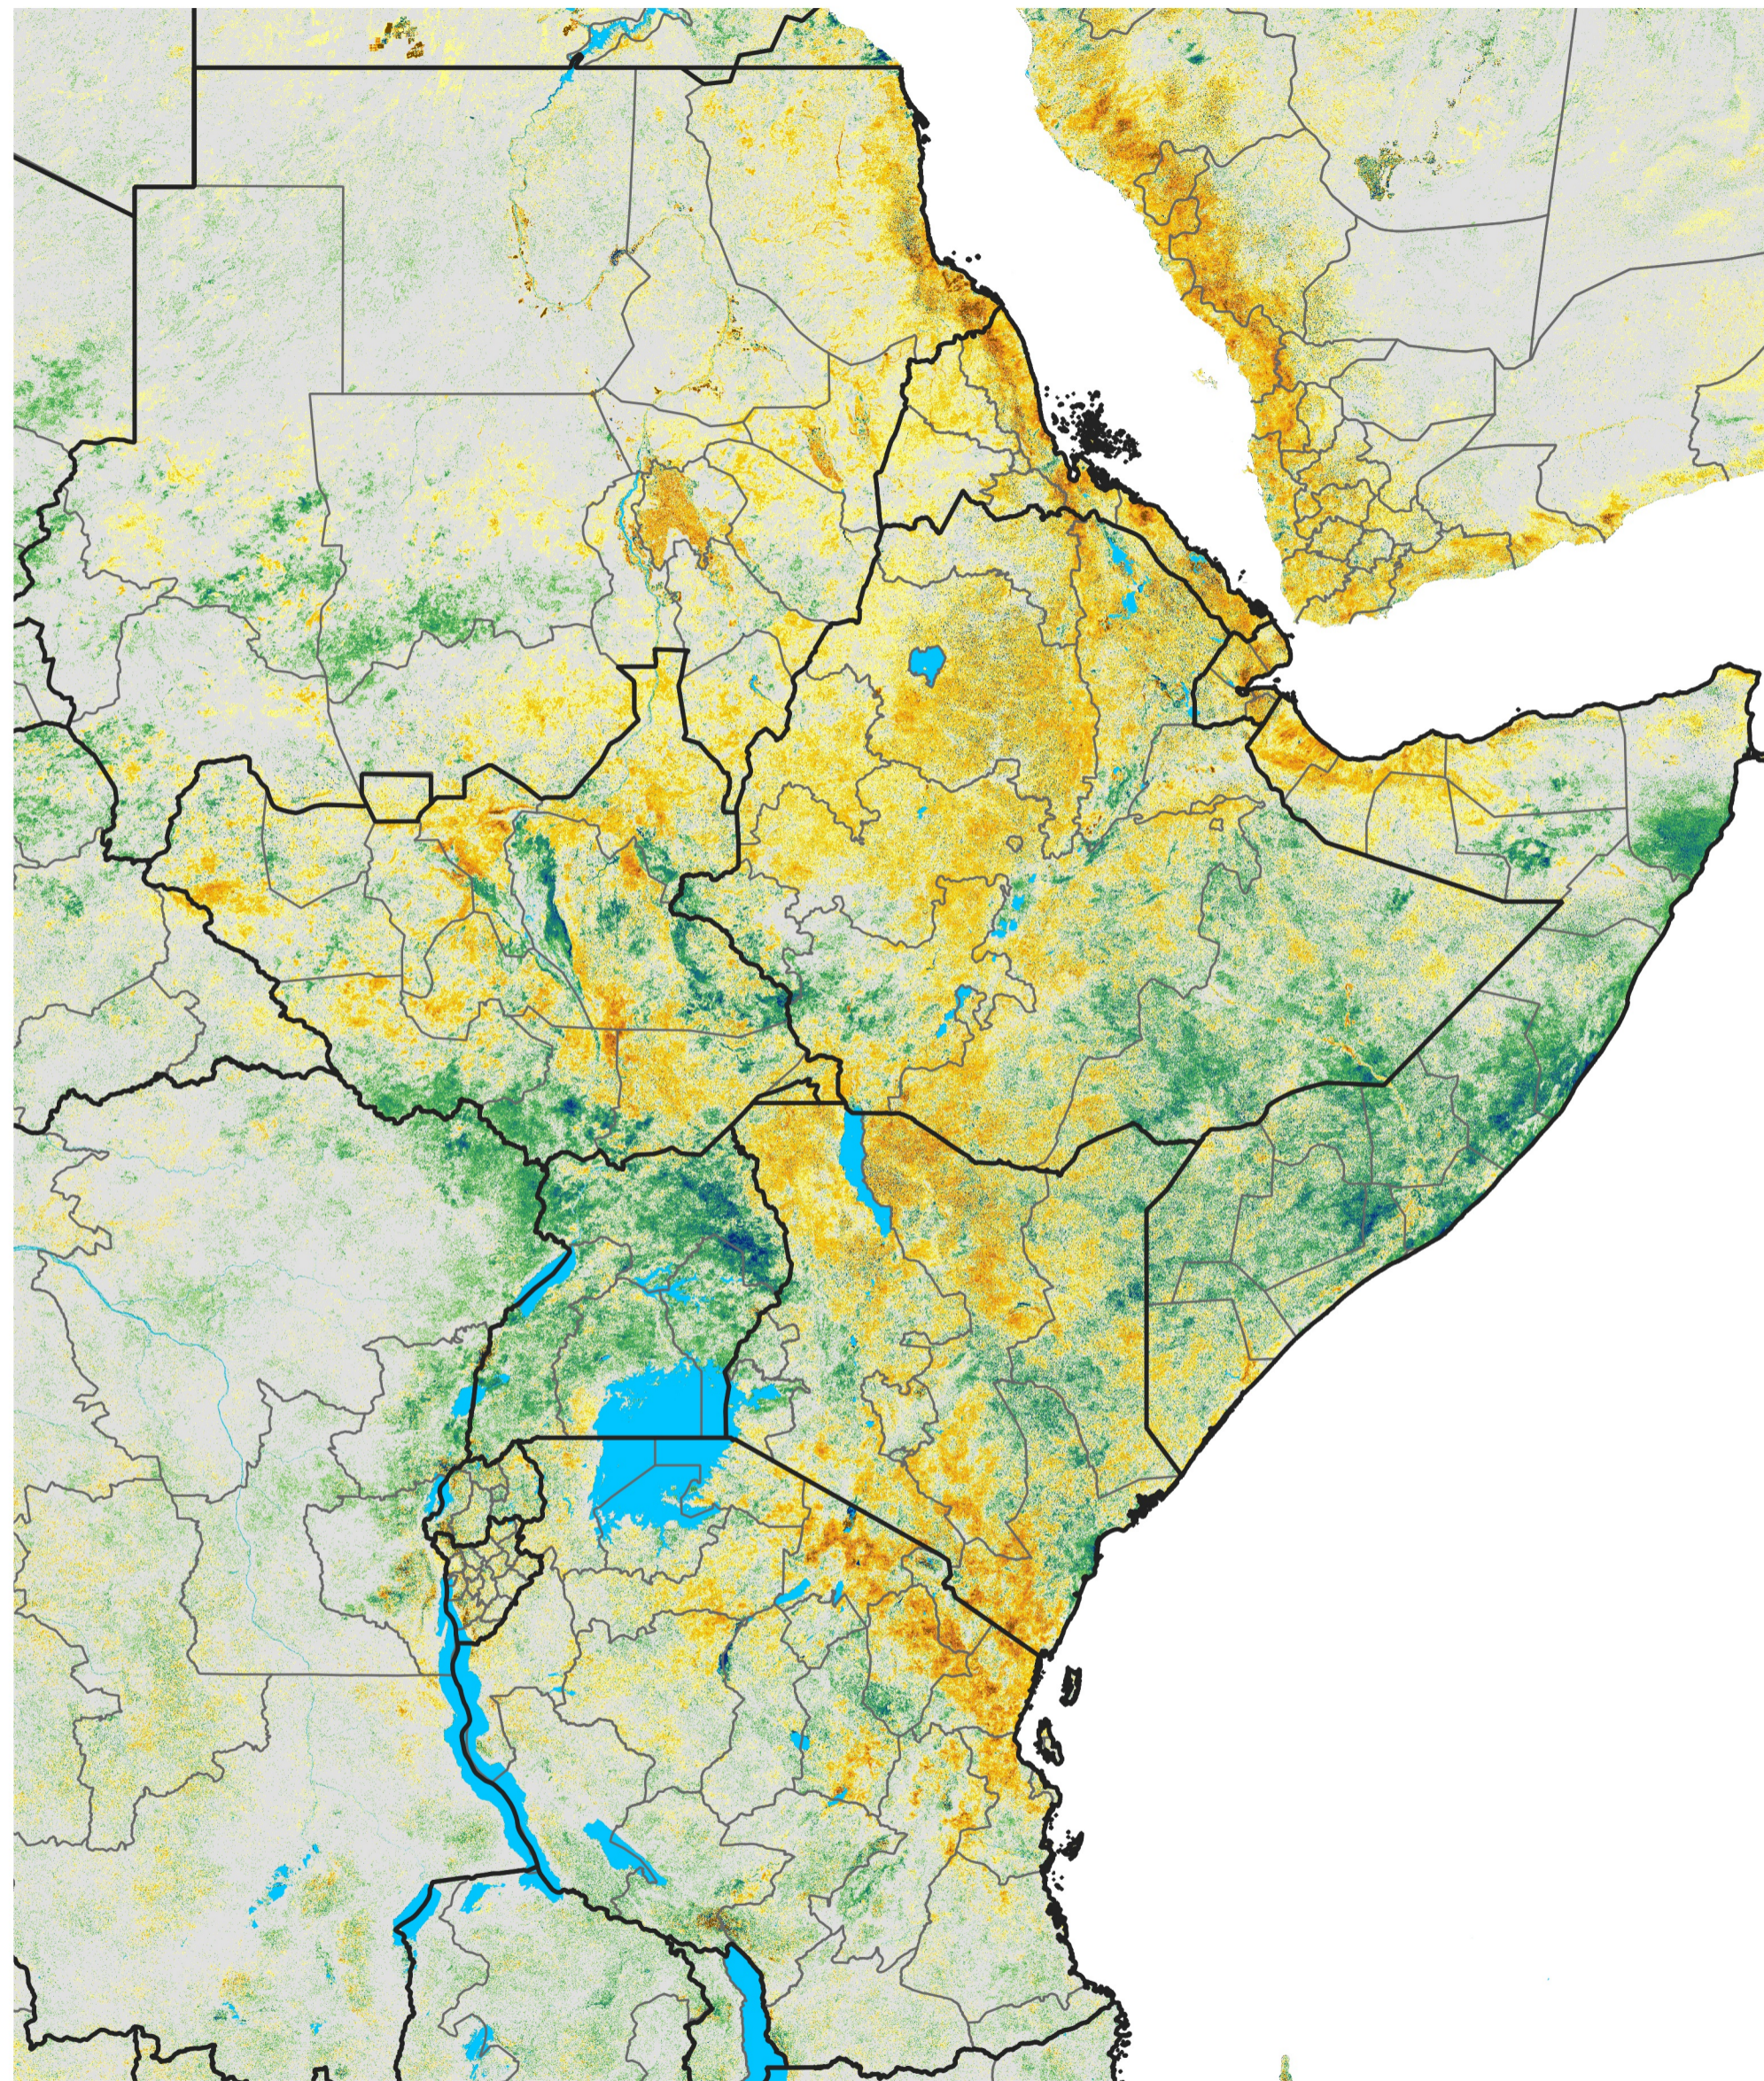

East Africa Percent of Mean NDVI

2013 / Mean (2012 - 2021)

Period 15 / Mar 06 - 15, 2013

Percent of Normal