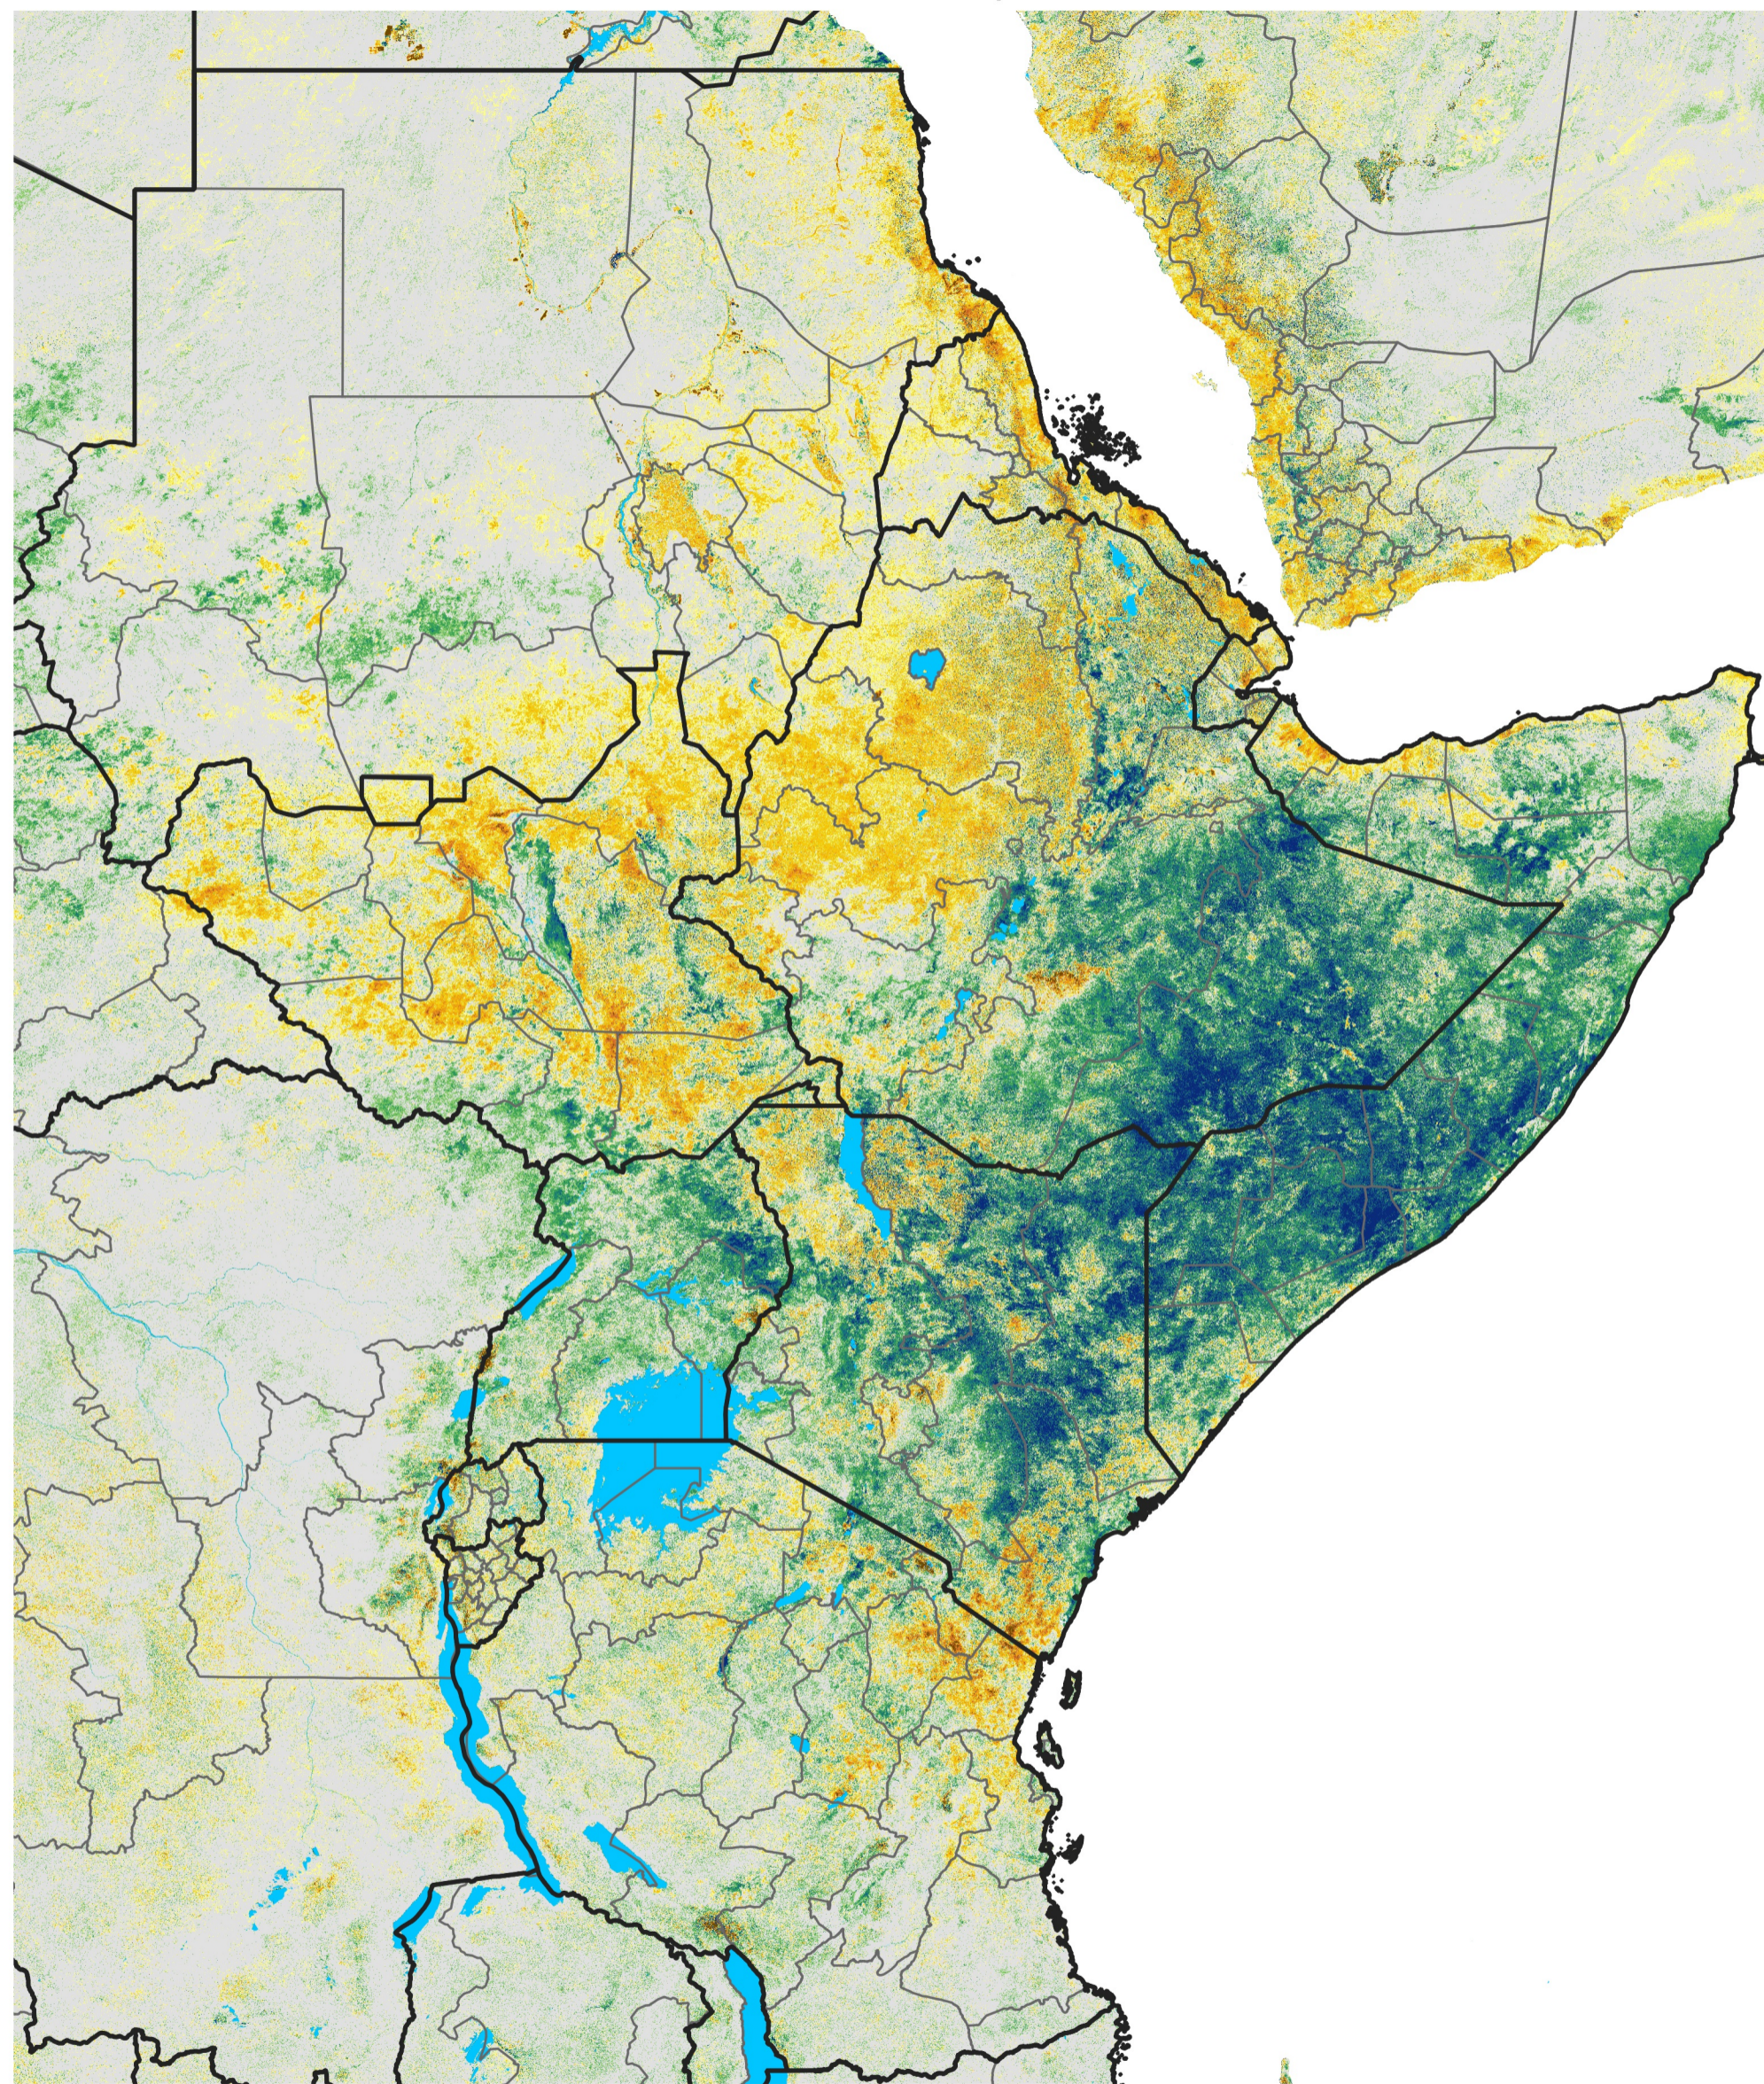

East Africa Percent of Mean NDVI

2013 / Mean (2012 - 2021)

Period 19 / Mar 26 - Apr 05, 2013

Percent of Normal