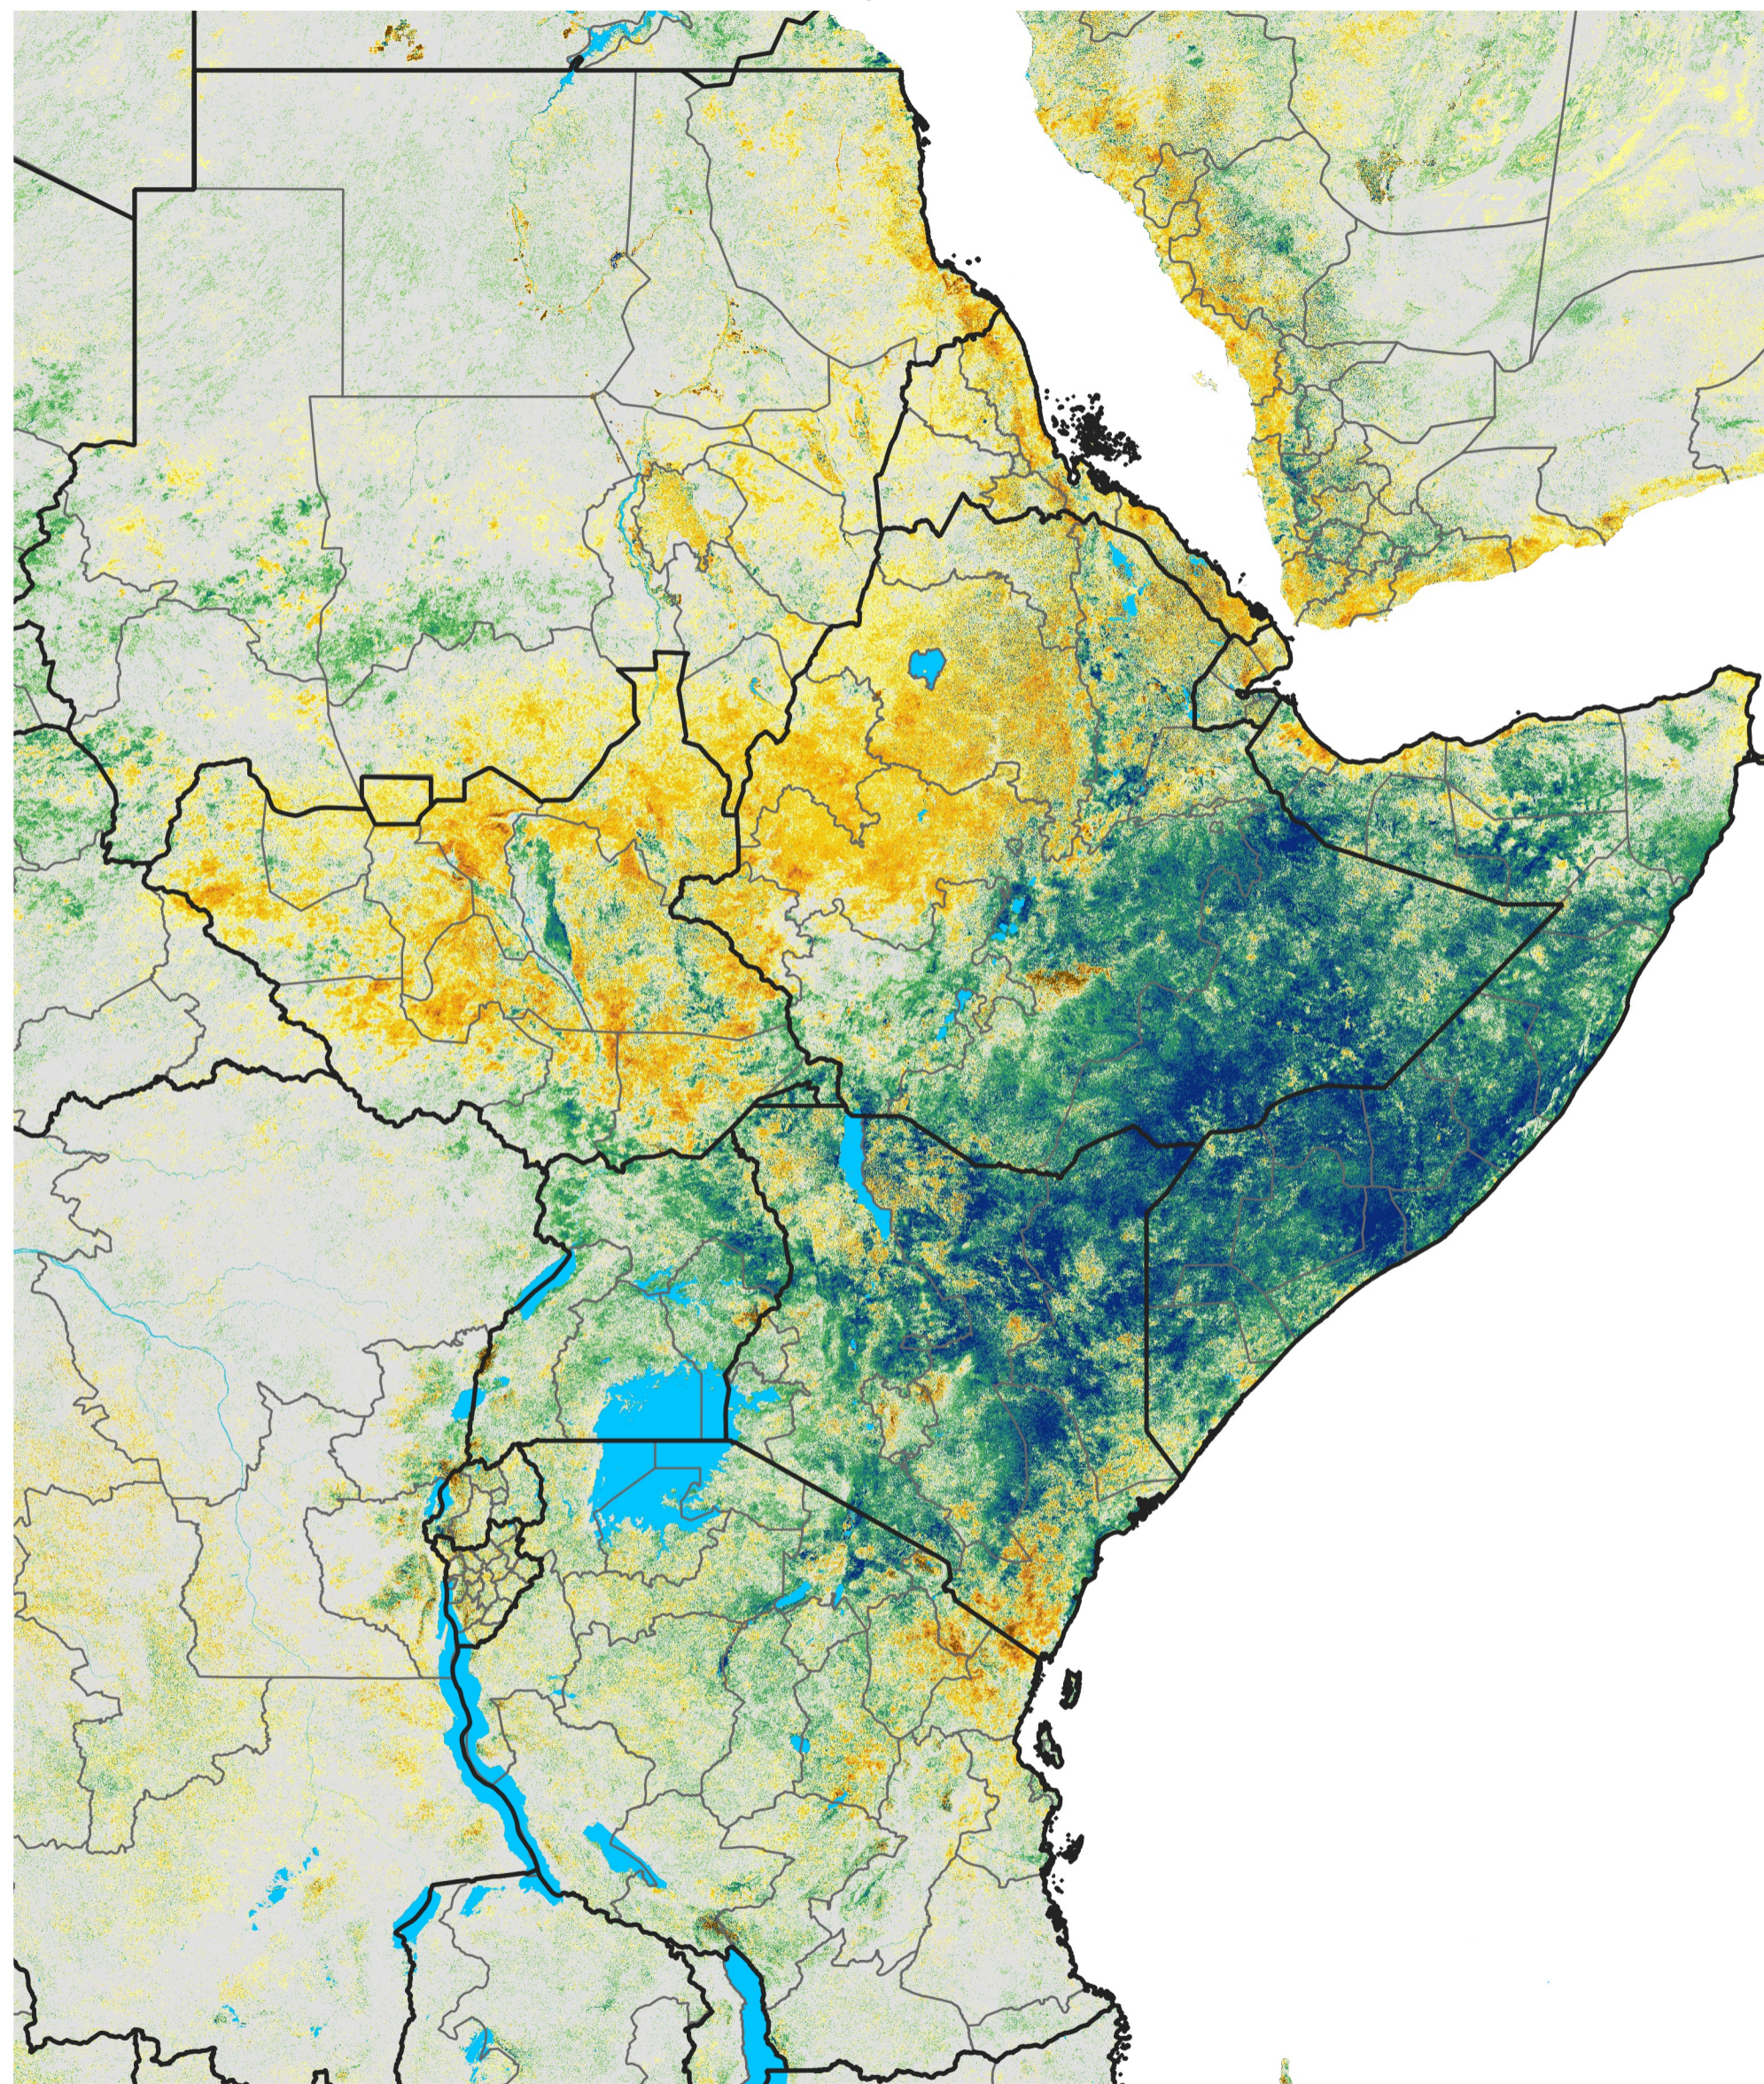

East Africa Percent of Mean NDVI

2013 / Mean (2012 - 2021)

Period 21 / Apr 06 - 15, 2013

Percent of Normal