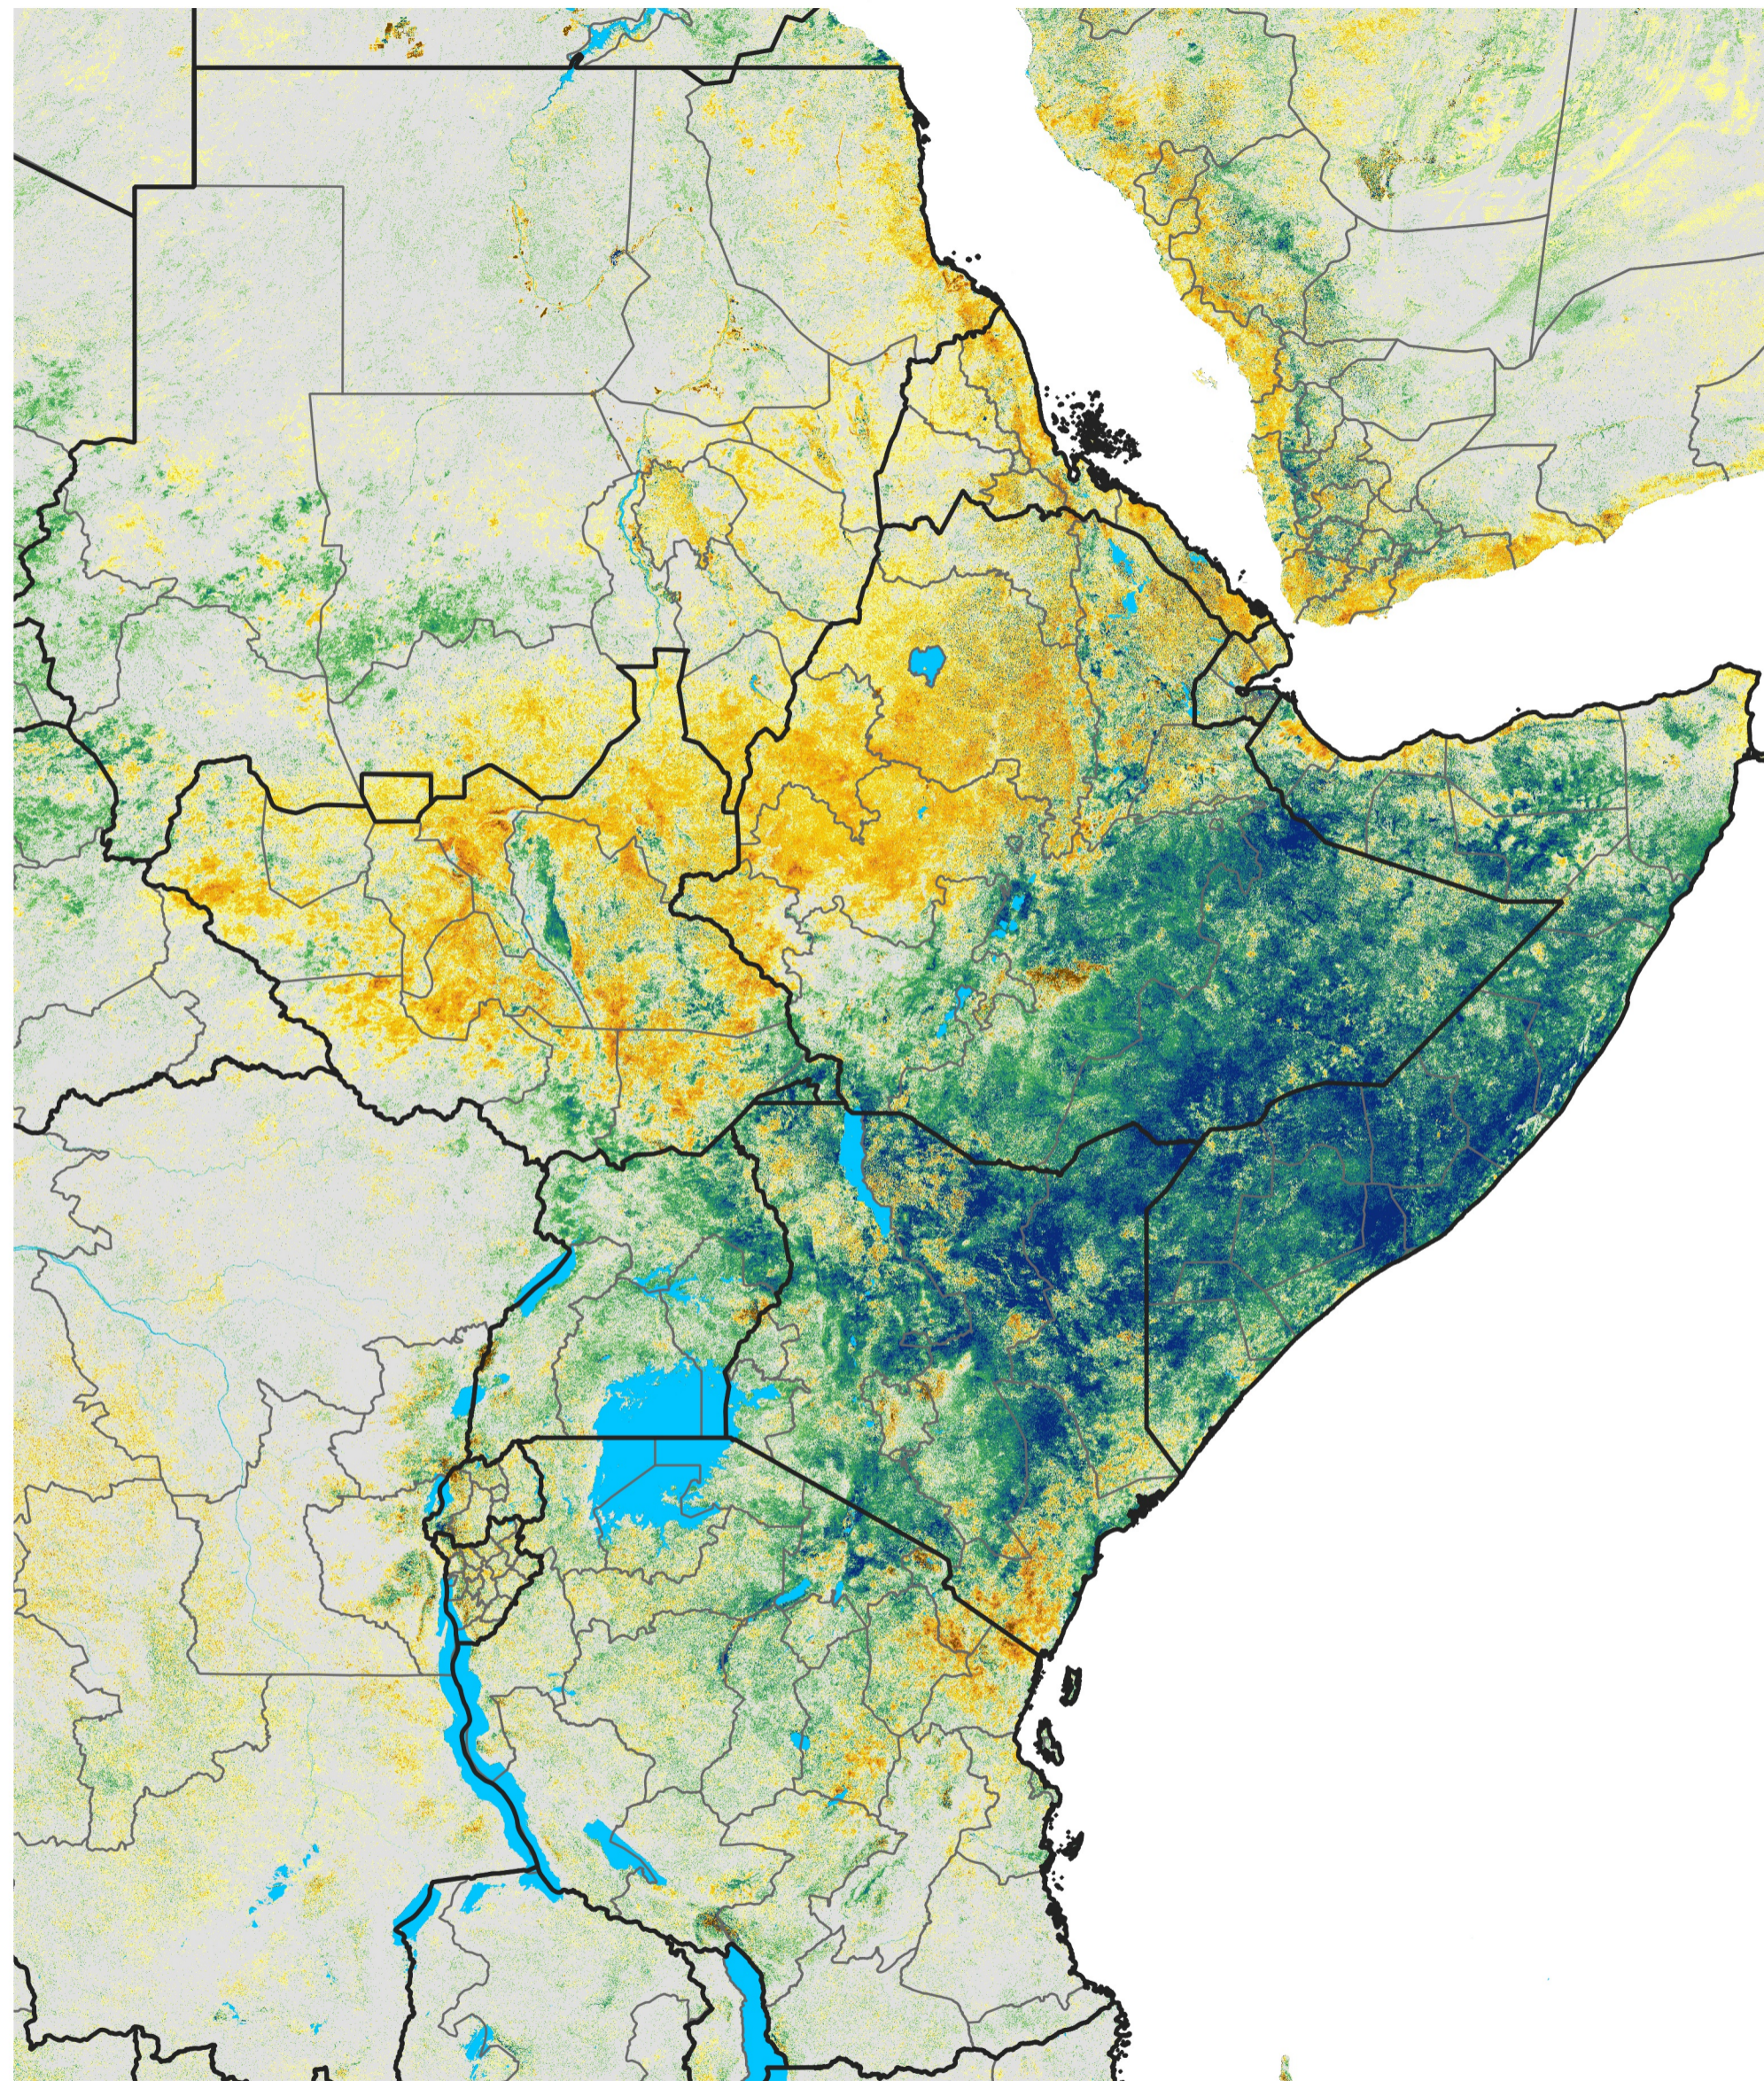

East Africa Percent of Mean NDVI

2013 / Mean (2012 - 2021)

Period 22 / Apr 11 - 20, 2013

Percent of Normal