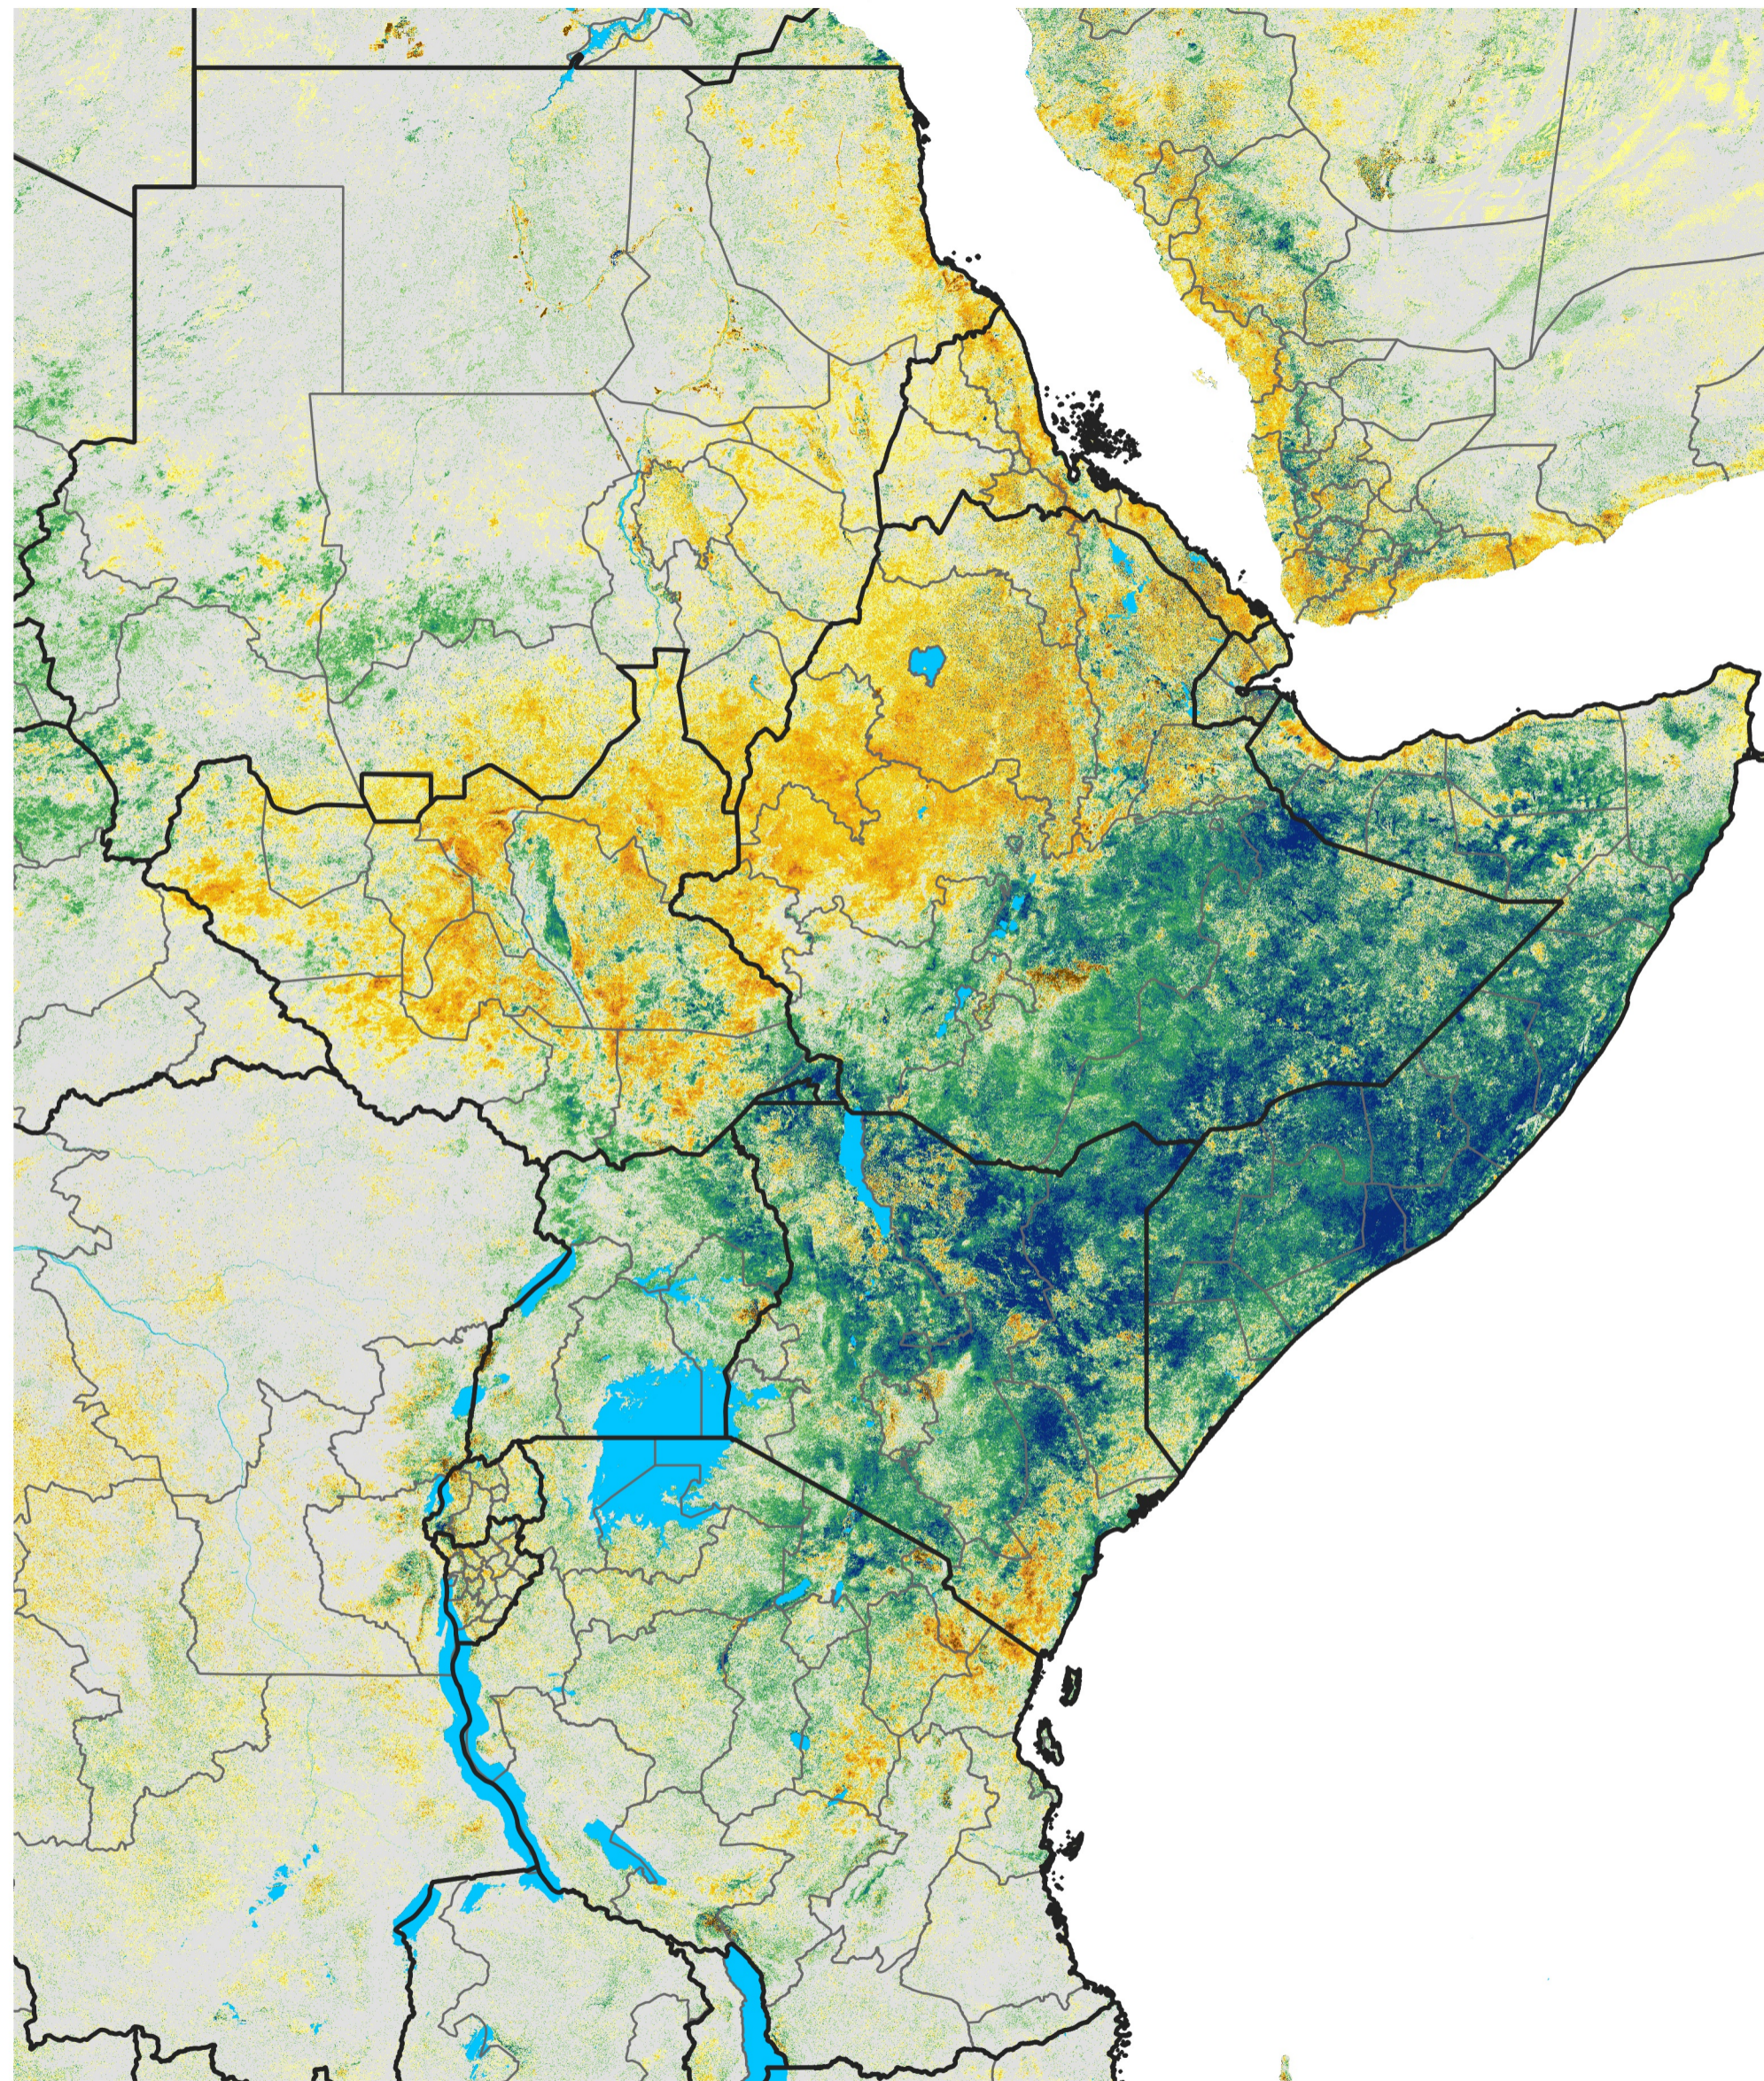

# East Africa Percent of Mean NDVI

2013 / Mean (2012 - 2021)

Period 23 / Apr 16 - 25, 2013

## Percent of Normal