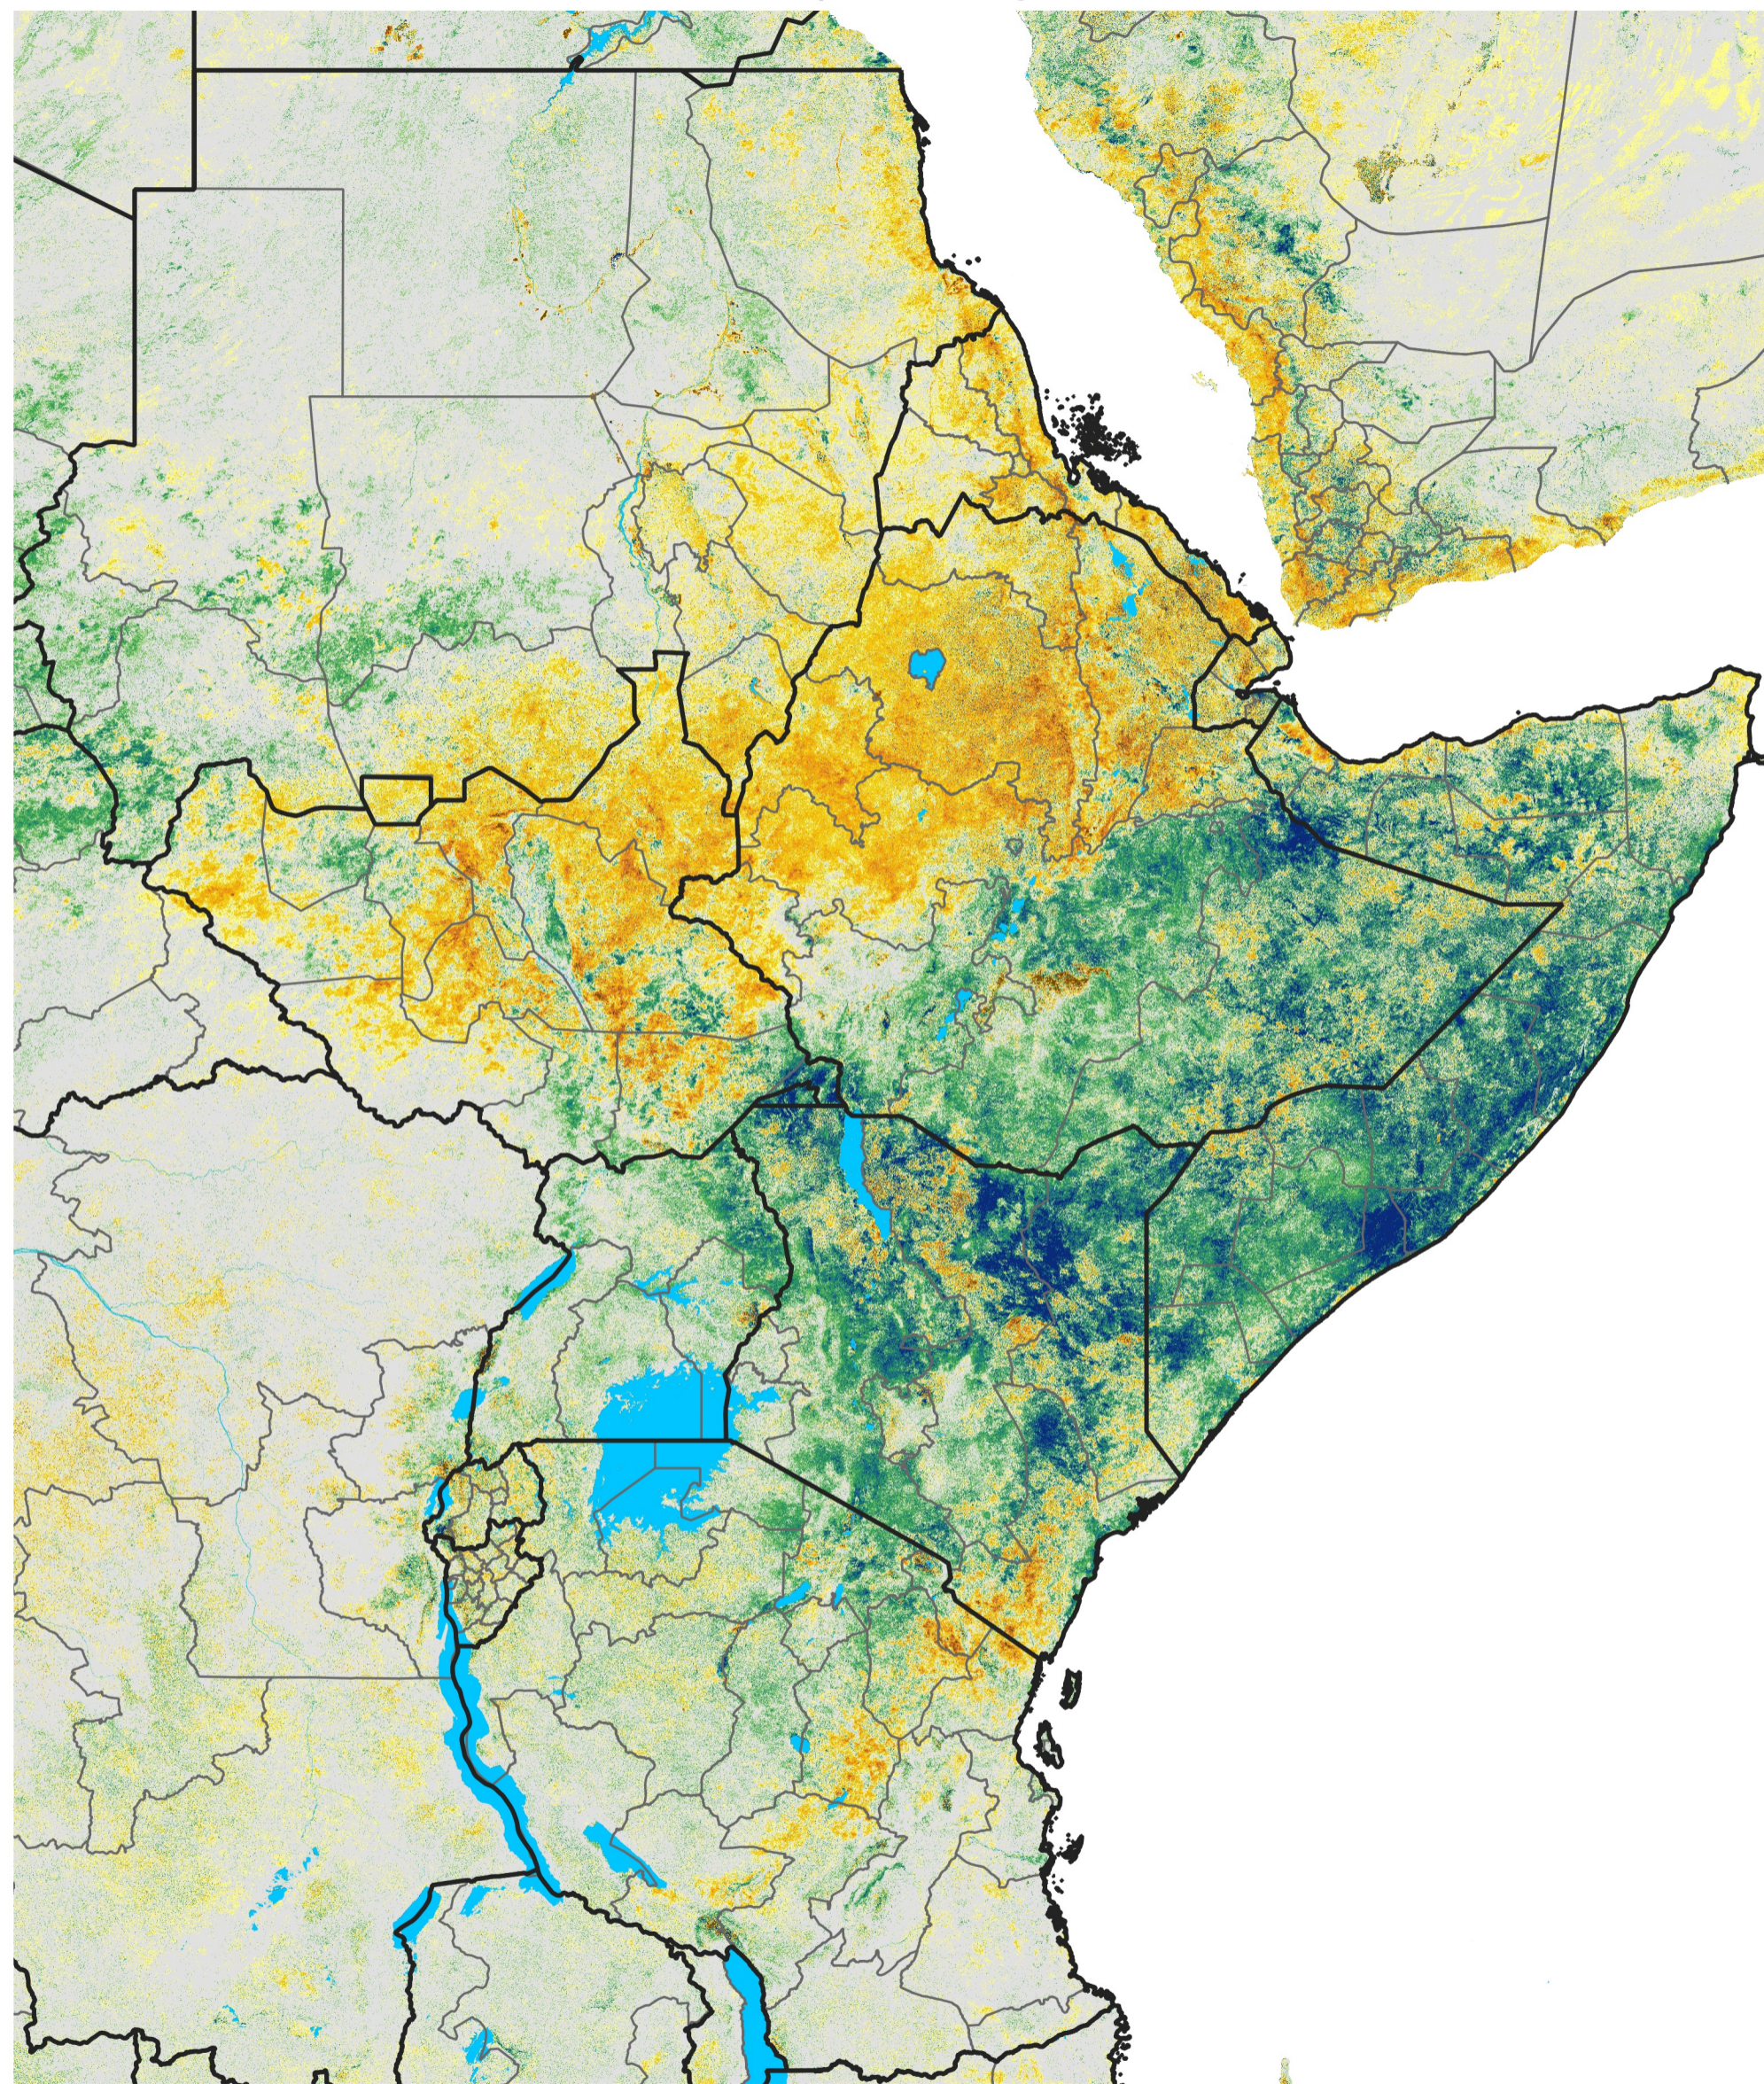

East Africa Percent of Mean NDVI

2013 / Mean (2012 - 2021)

Period 25 / Apr 26 - May 05, 2013

Percent of Normal