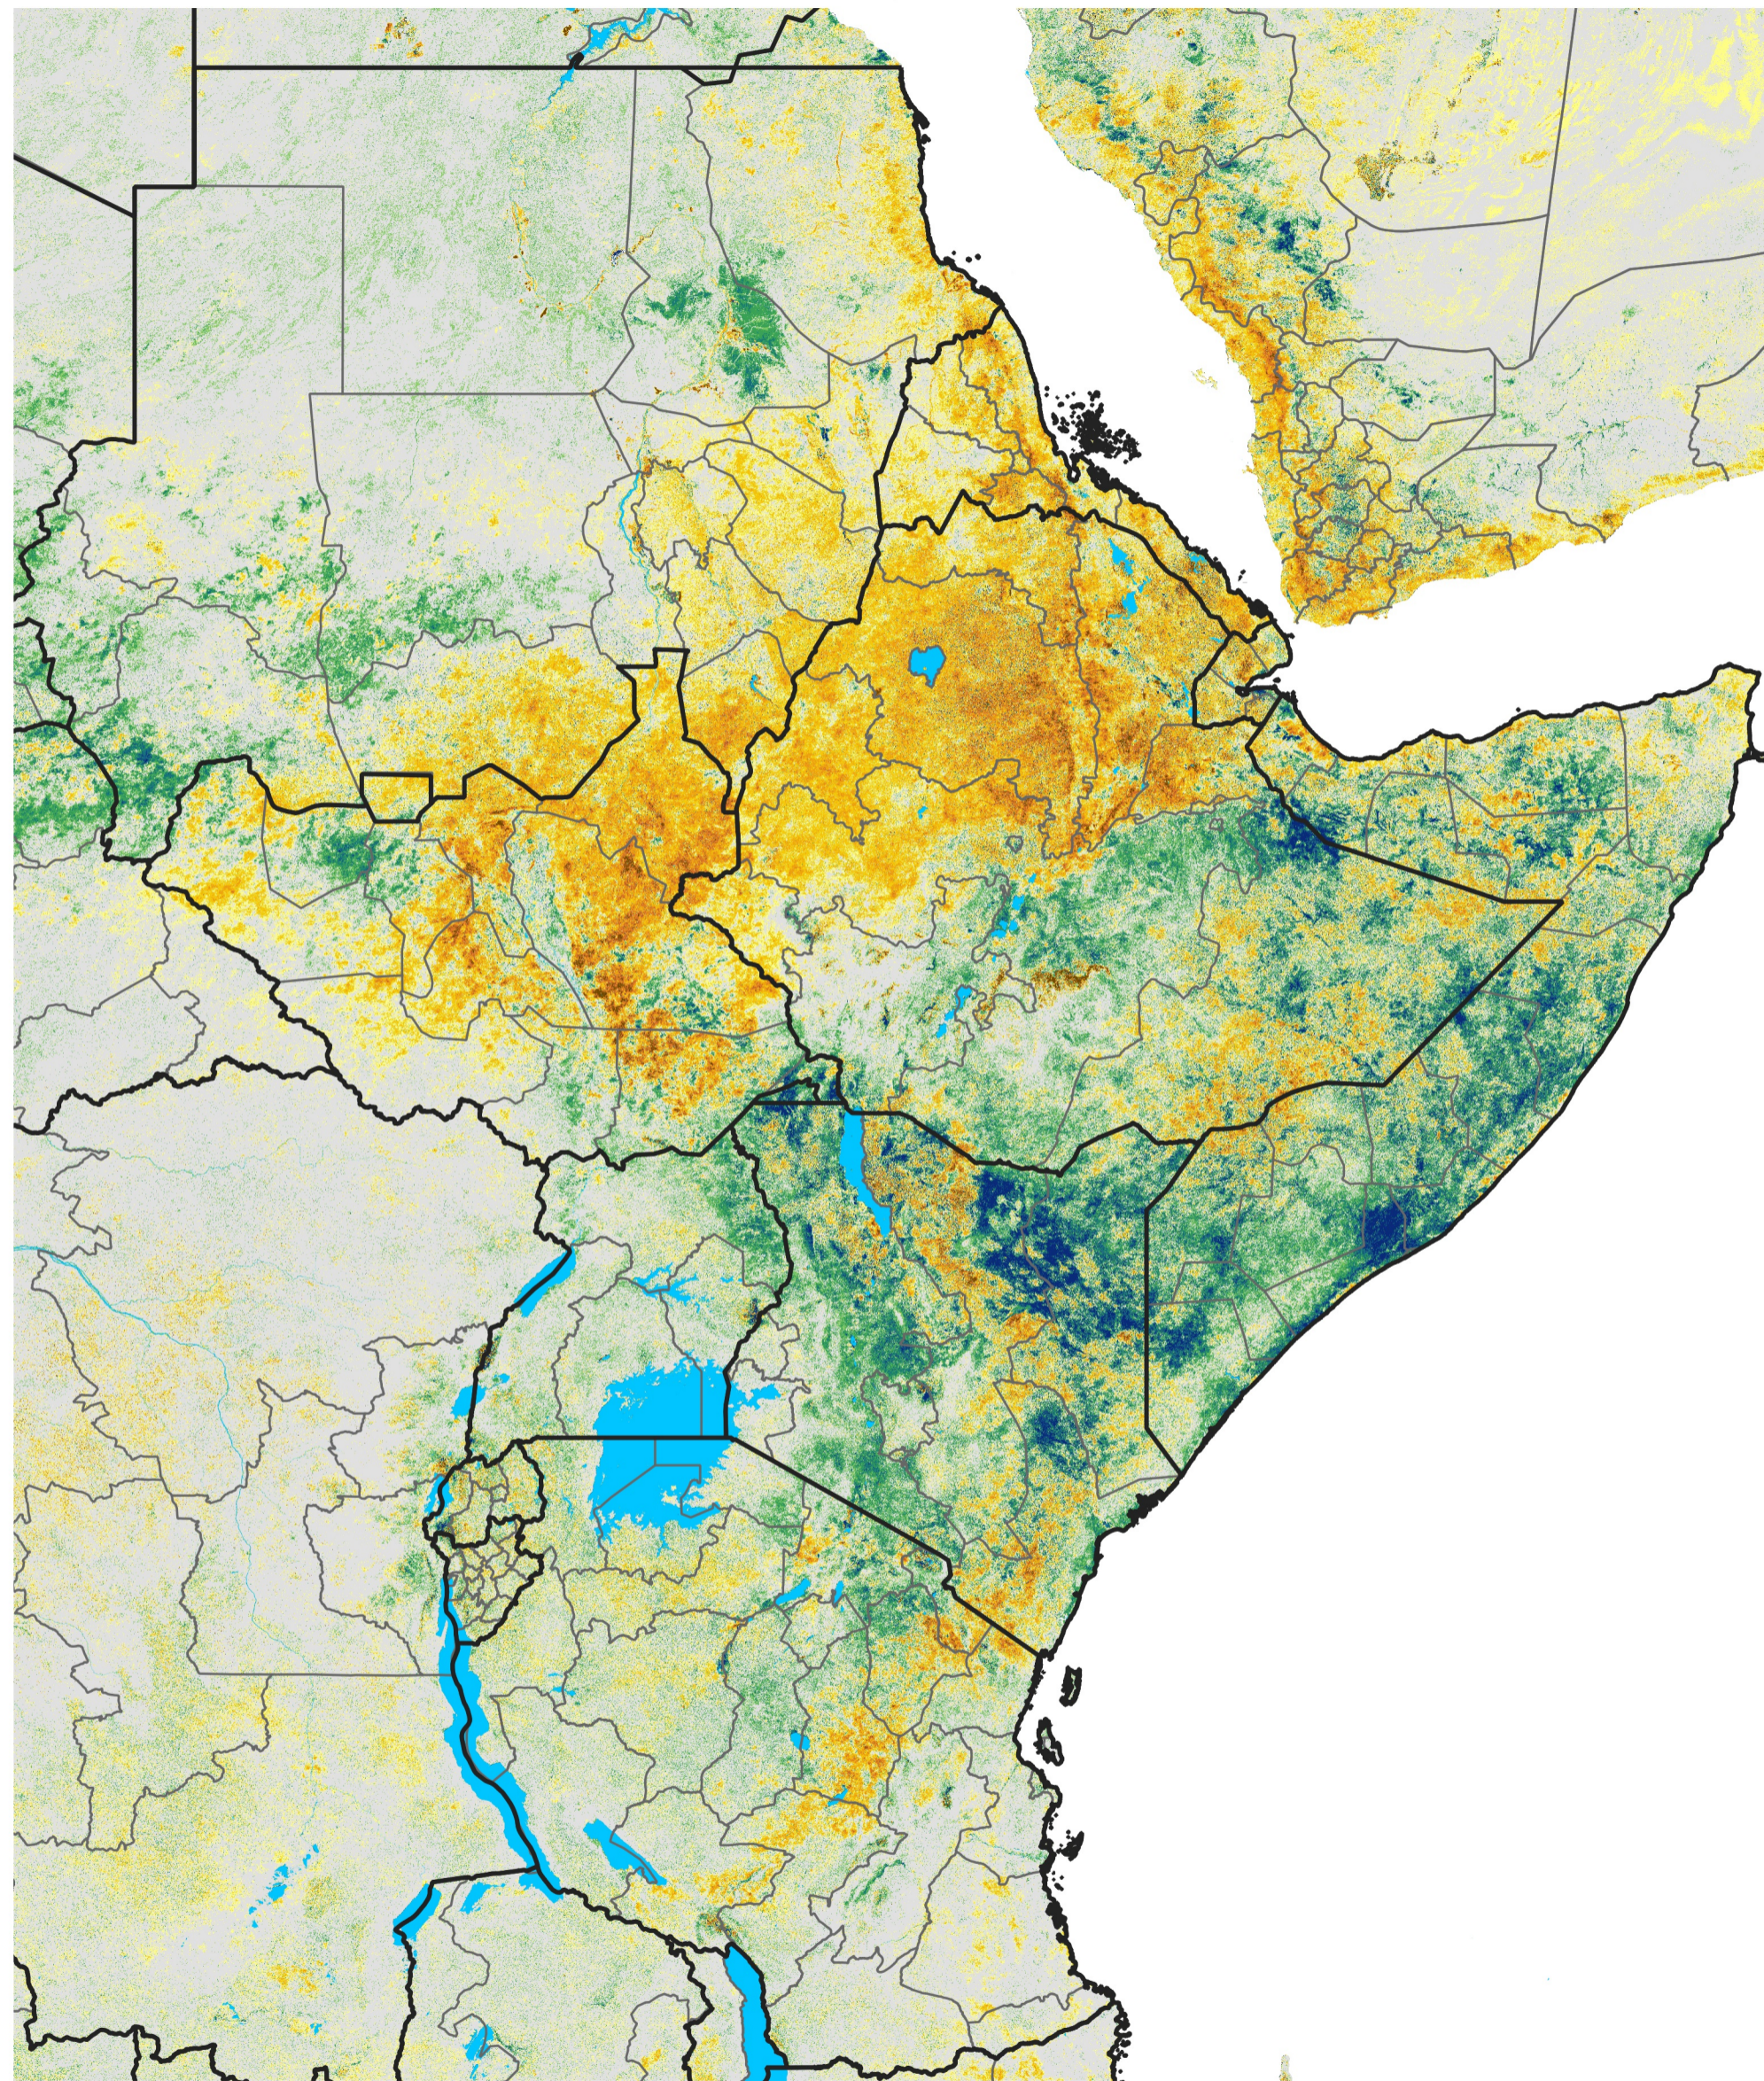

East Africa Percent of Mean NDVI

2013 / Mean (2012 - 2021)

Period 27 / May 06 - 15, 2013

Percent of Normal