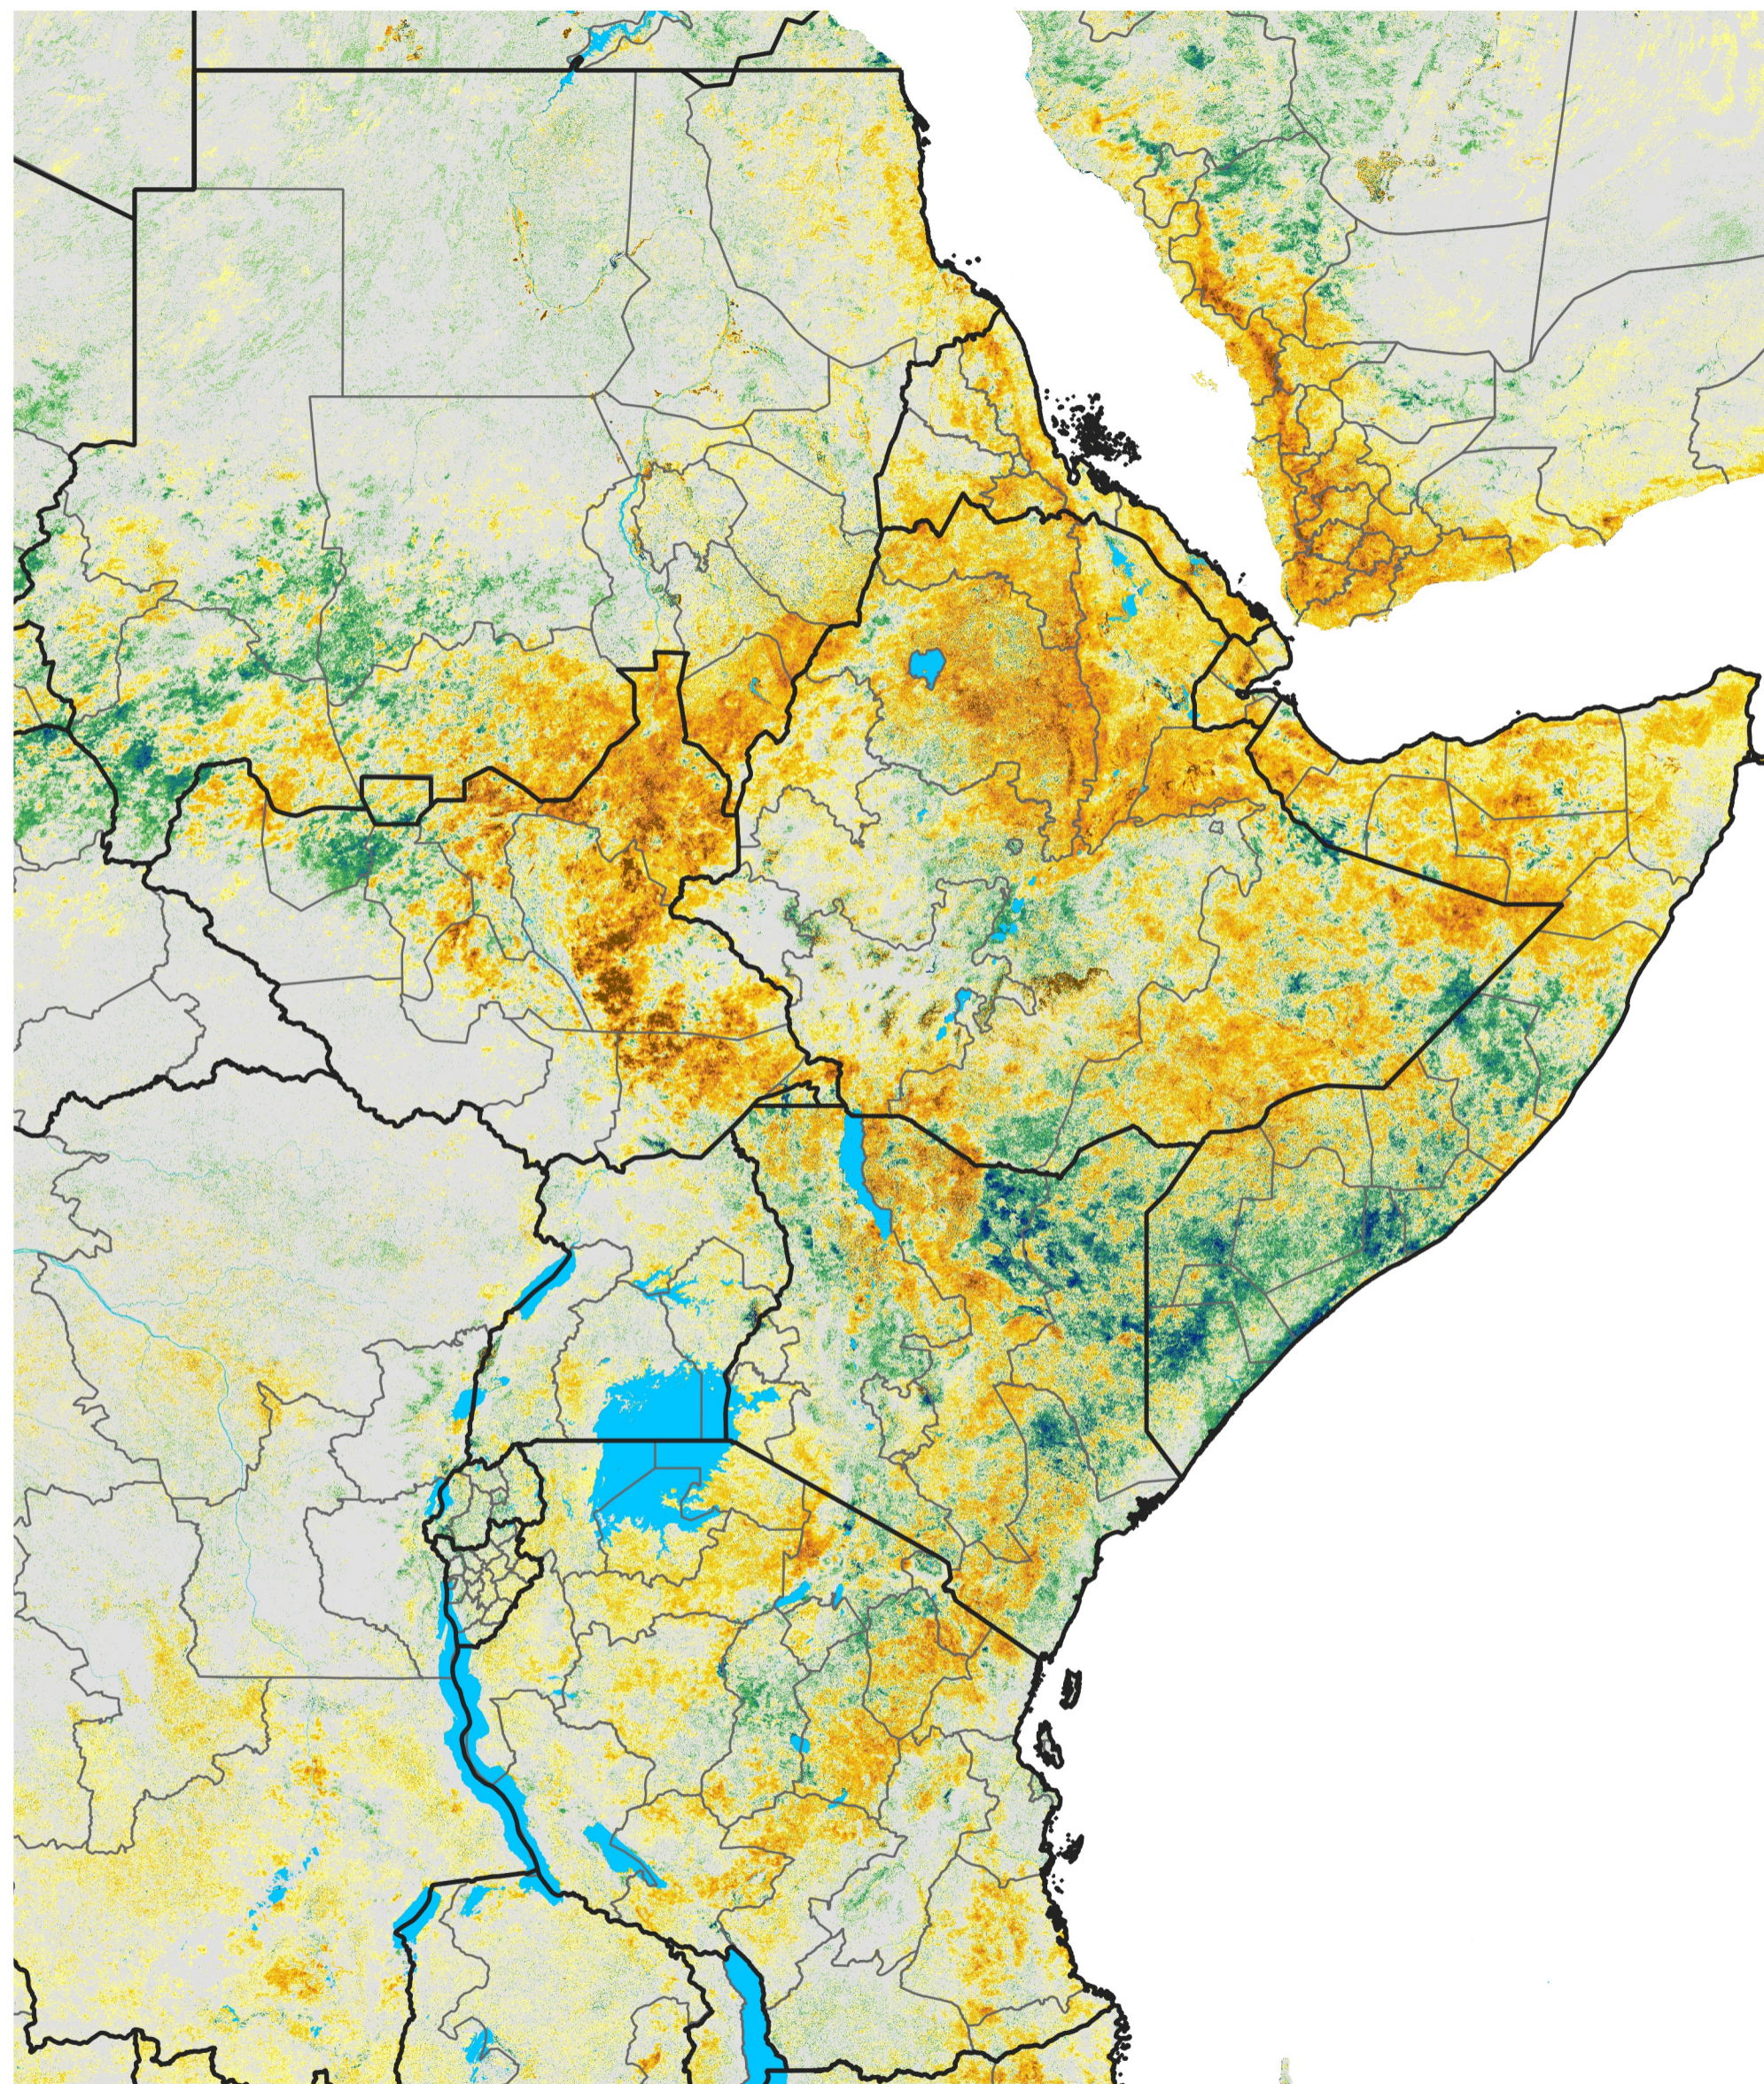

East Africa Percent of Mean NDVI

2013 / Mean (2012 - 2021)

Period 33 / Jun 06 - 15, 2013

Percent of Normal