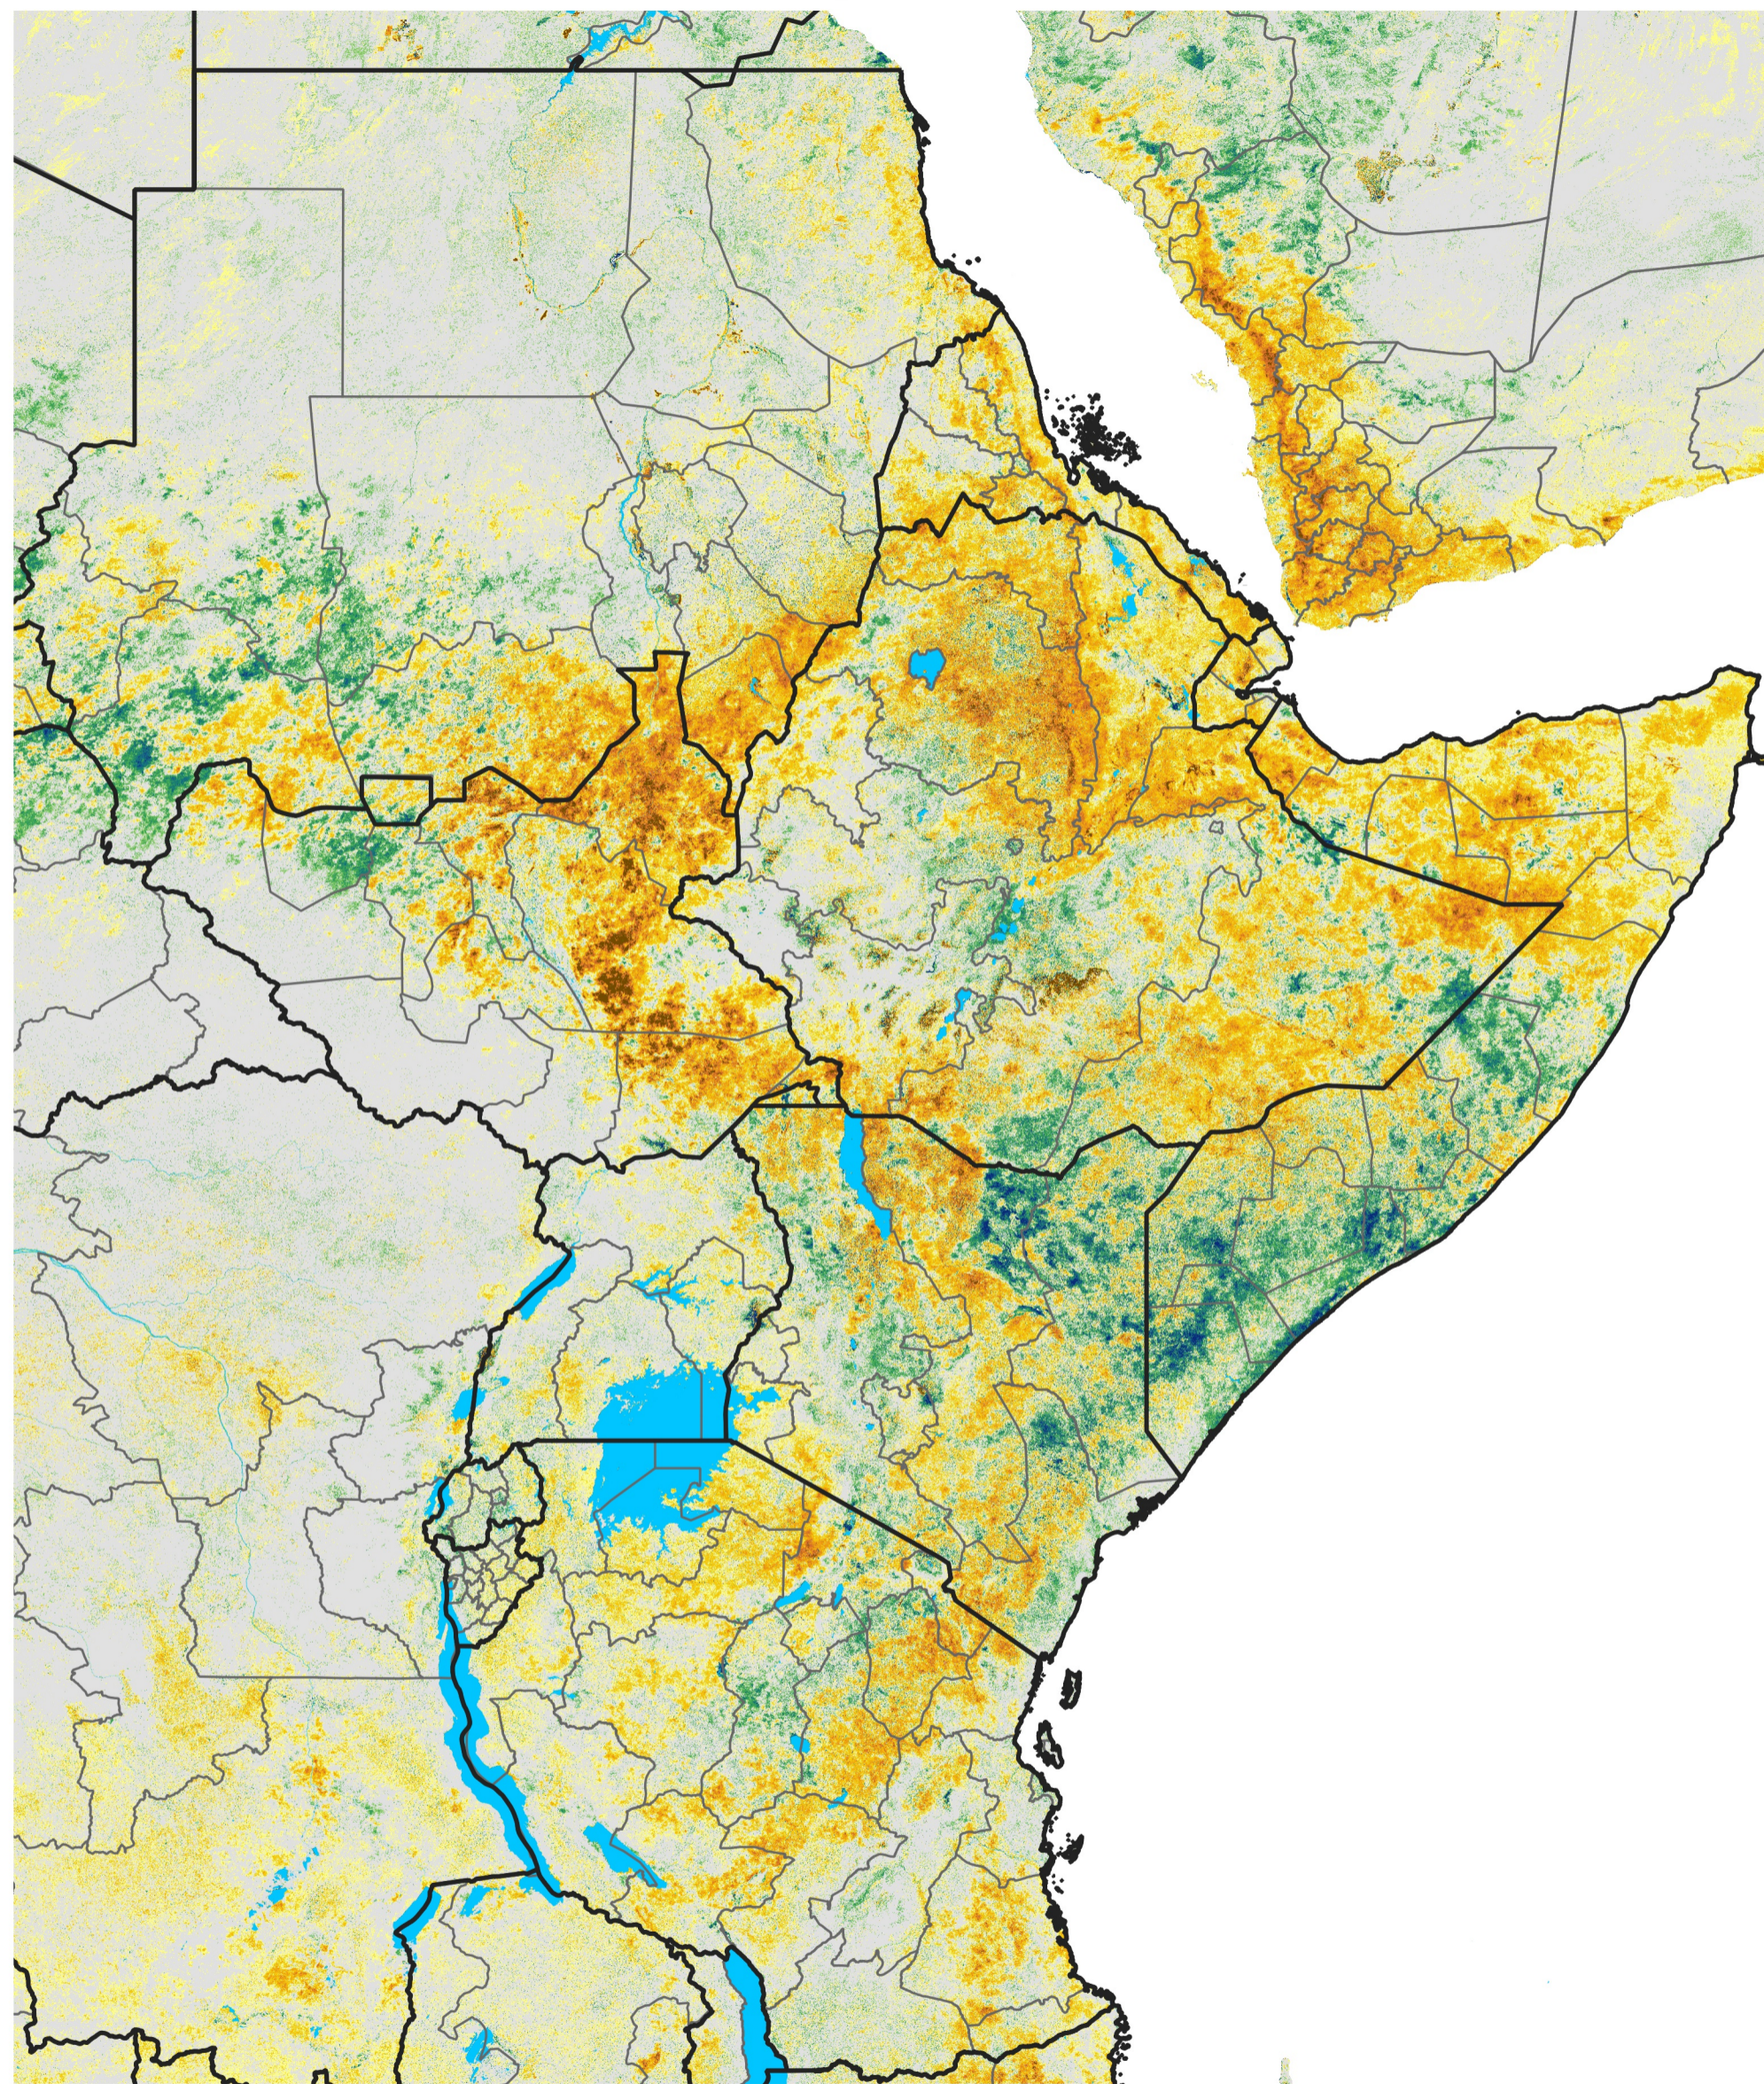

East Africa Percent of Mean NDVI

2013 / Mean (2012 - 2021)

Period 34 / Jun 11 - 20, 2013

Percent of Normal