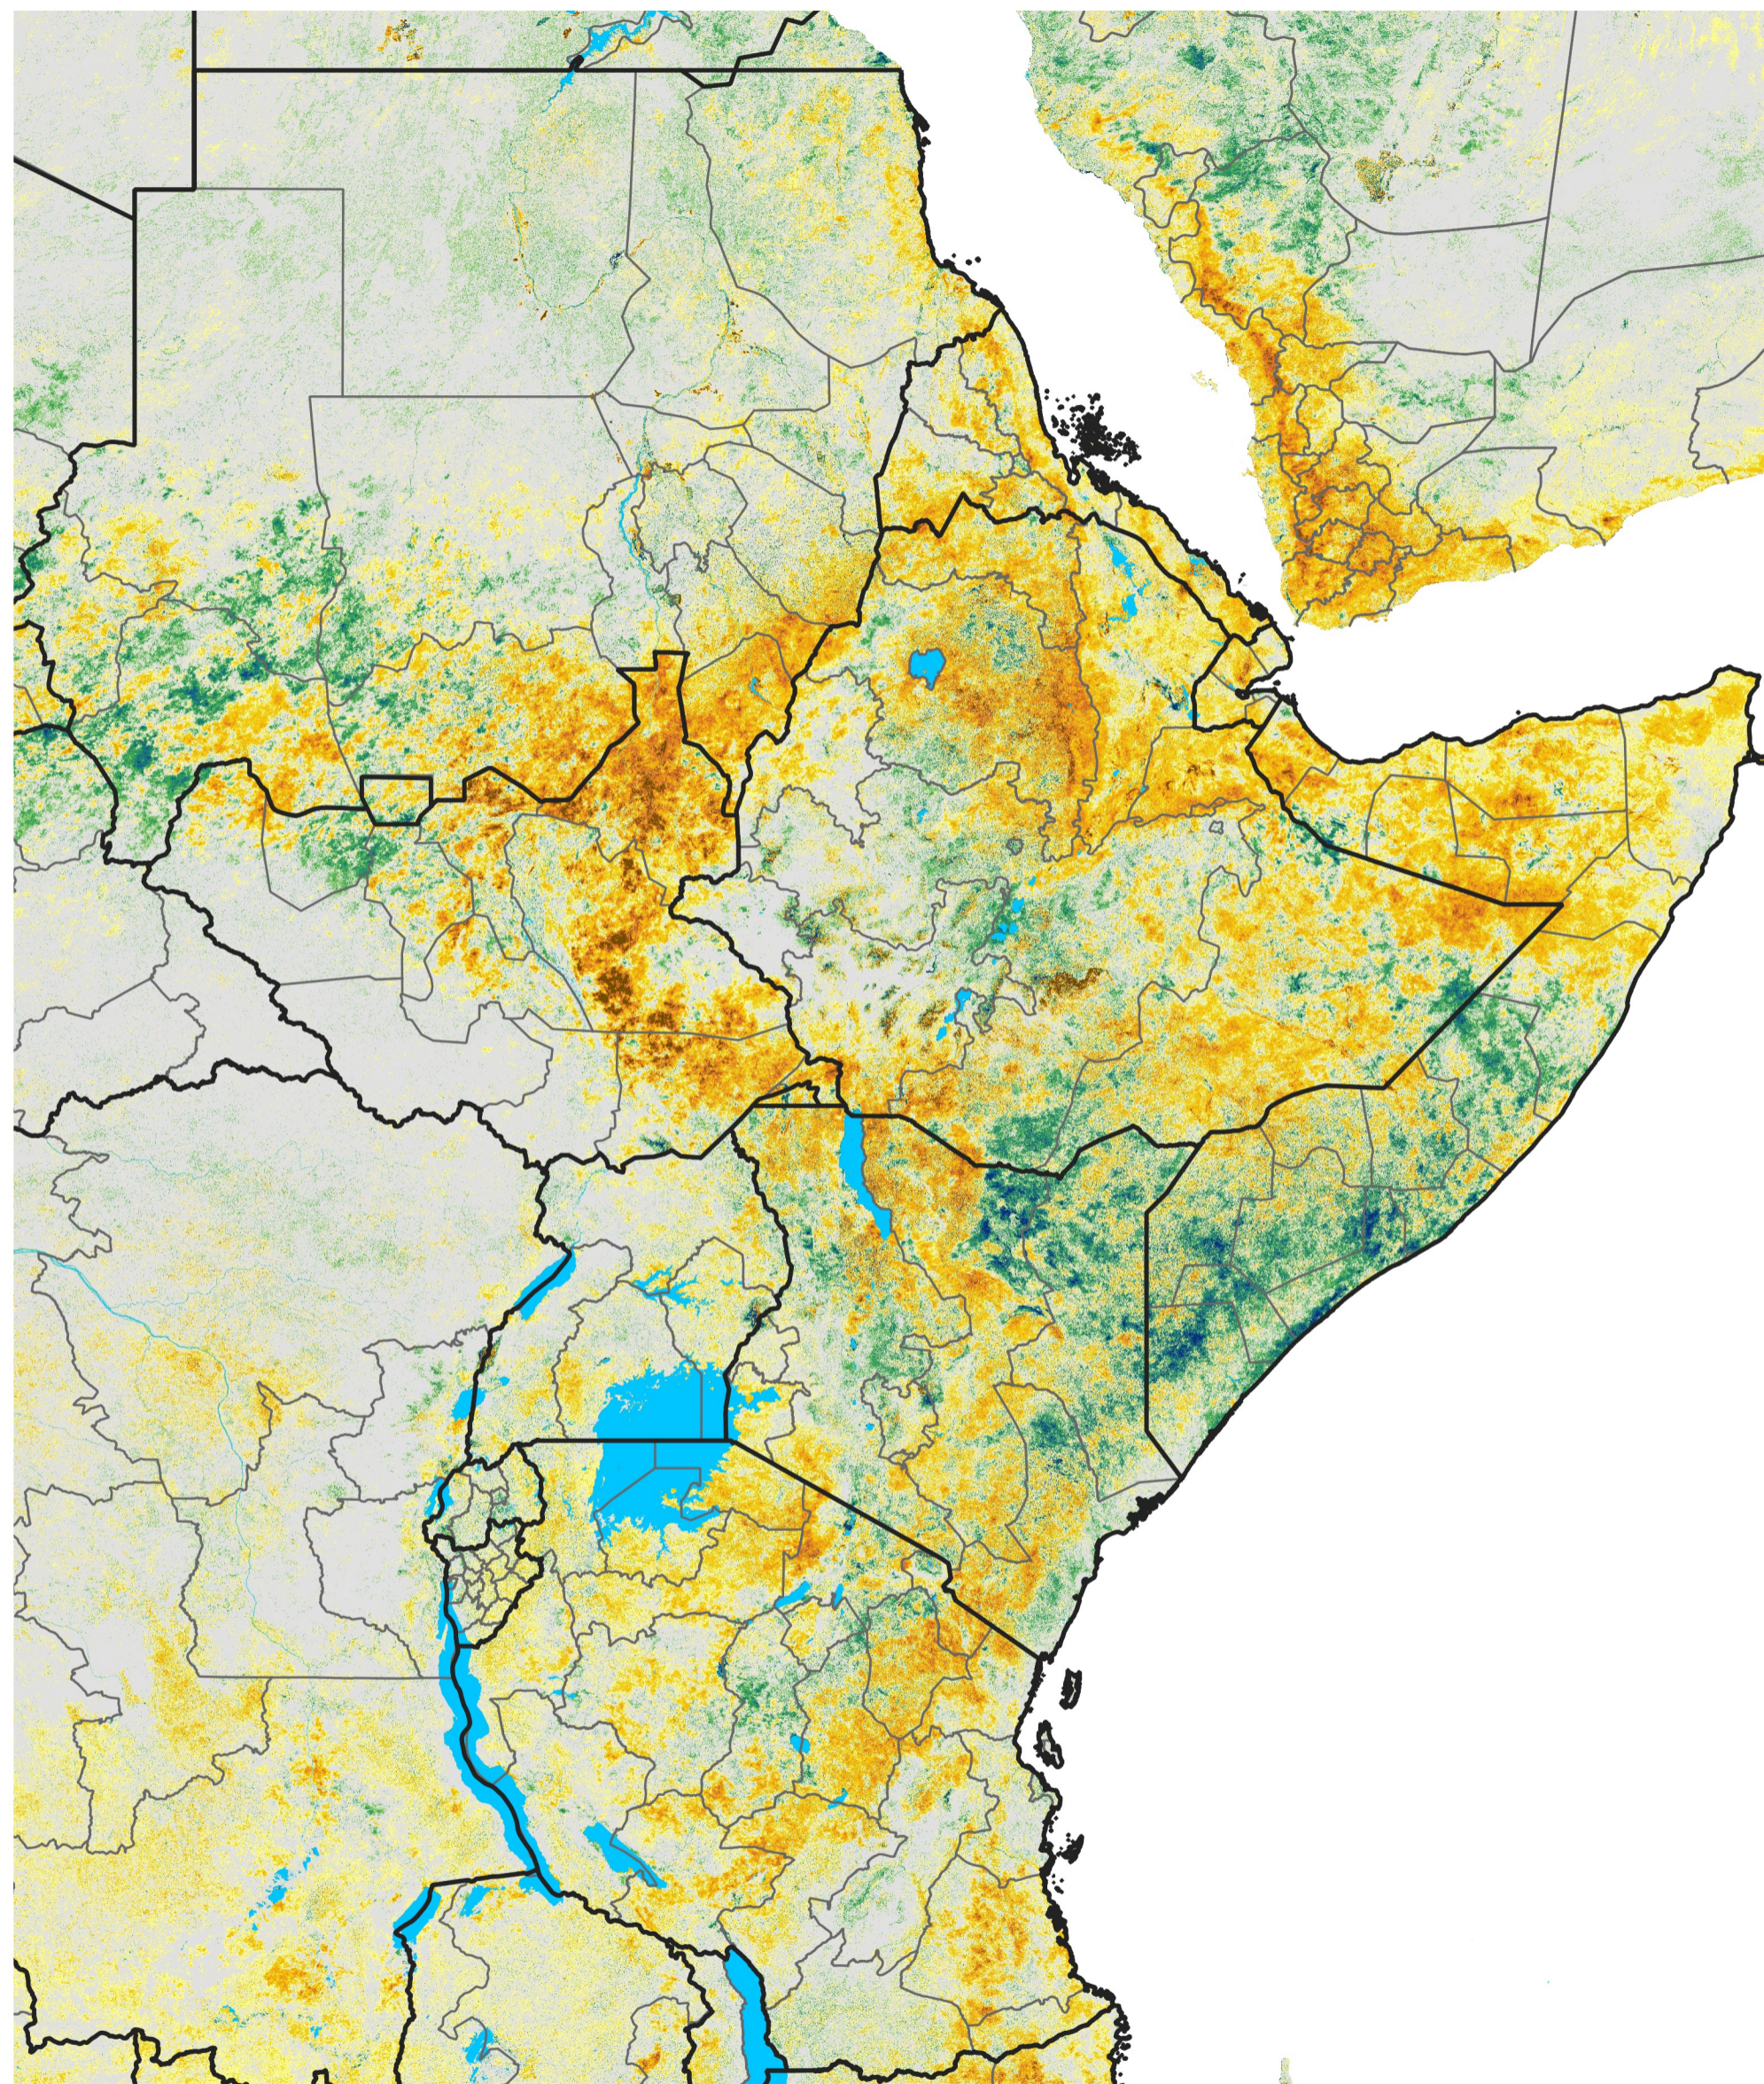

East Africa Percent of Mean NDVI

2013 / Mean (2012 - 2021)

Period 35 / Jun 16 - 25, 2013

Percent of Normal