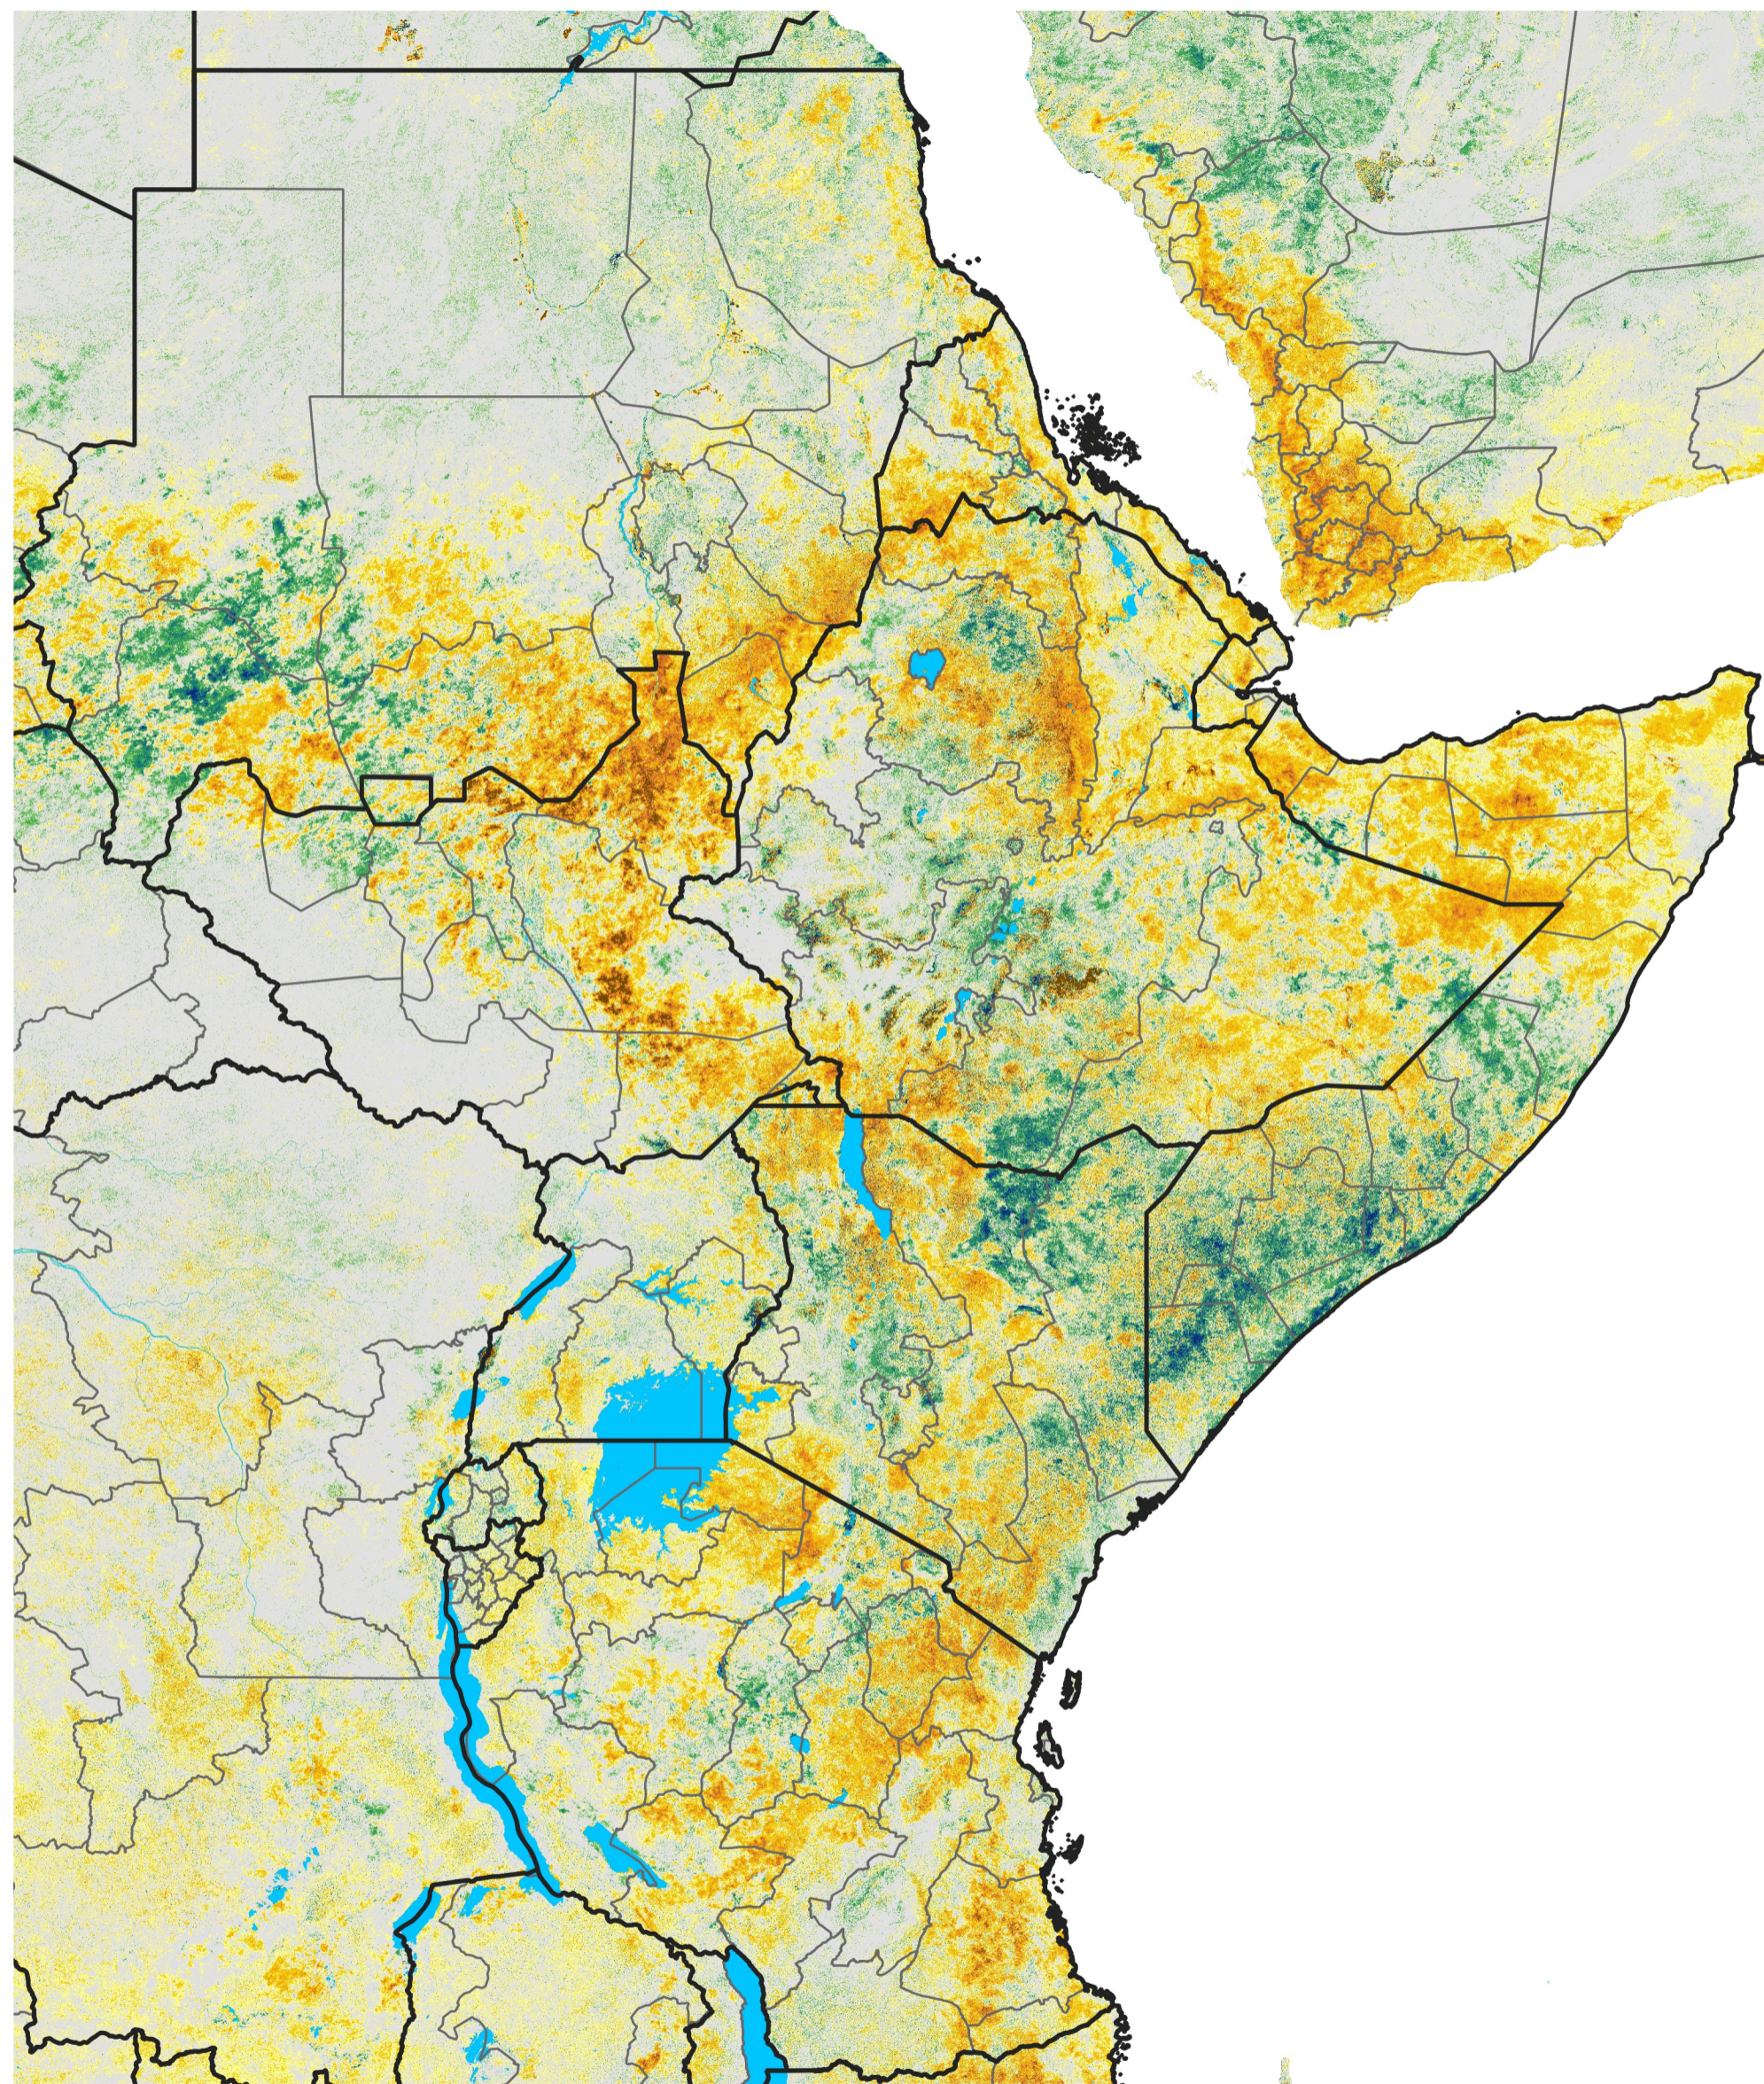

East Africa Percent of Mean NDVI

2013 / Mean (2012 - 2021)

Period 37 / Jun 26 - Jul 05, 2013

Percent of Normal