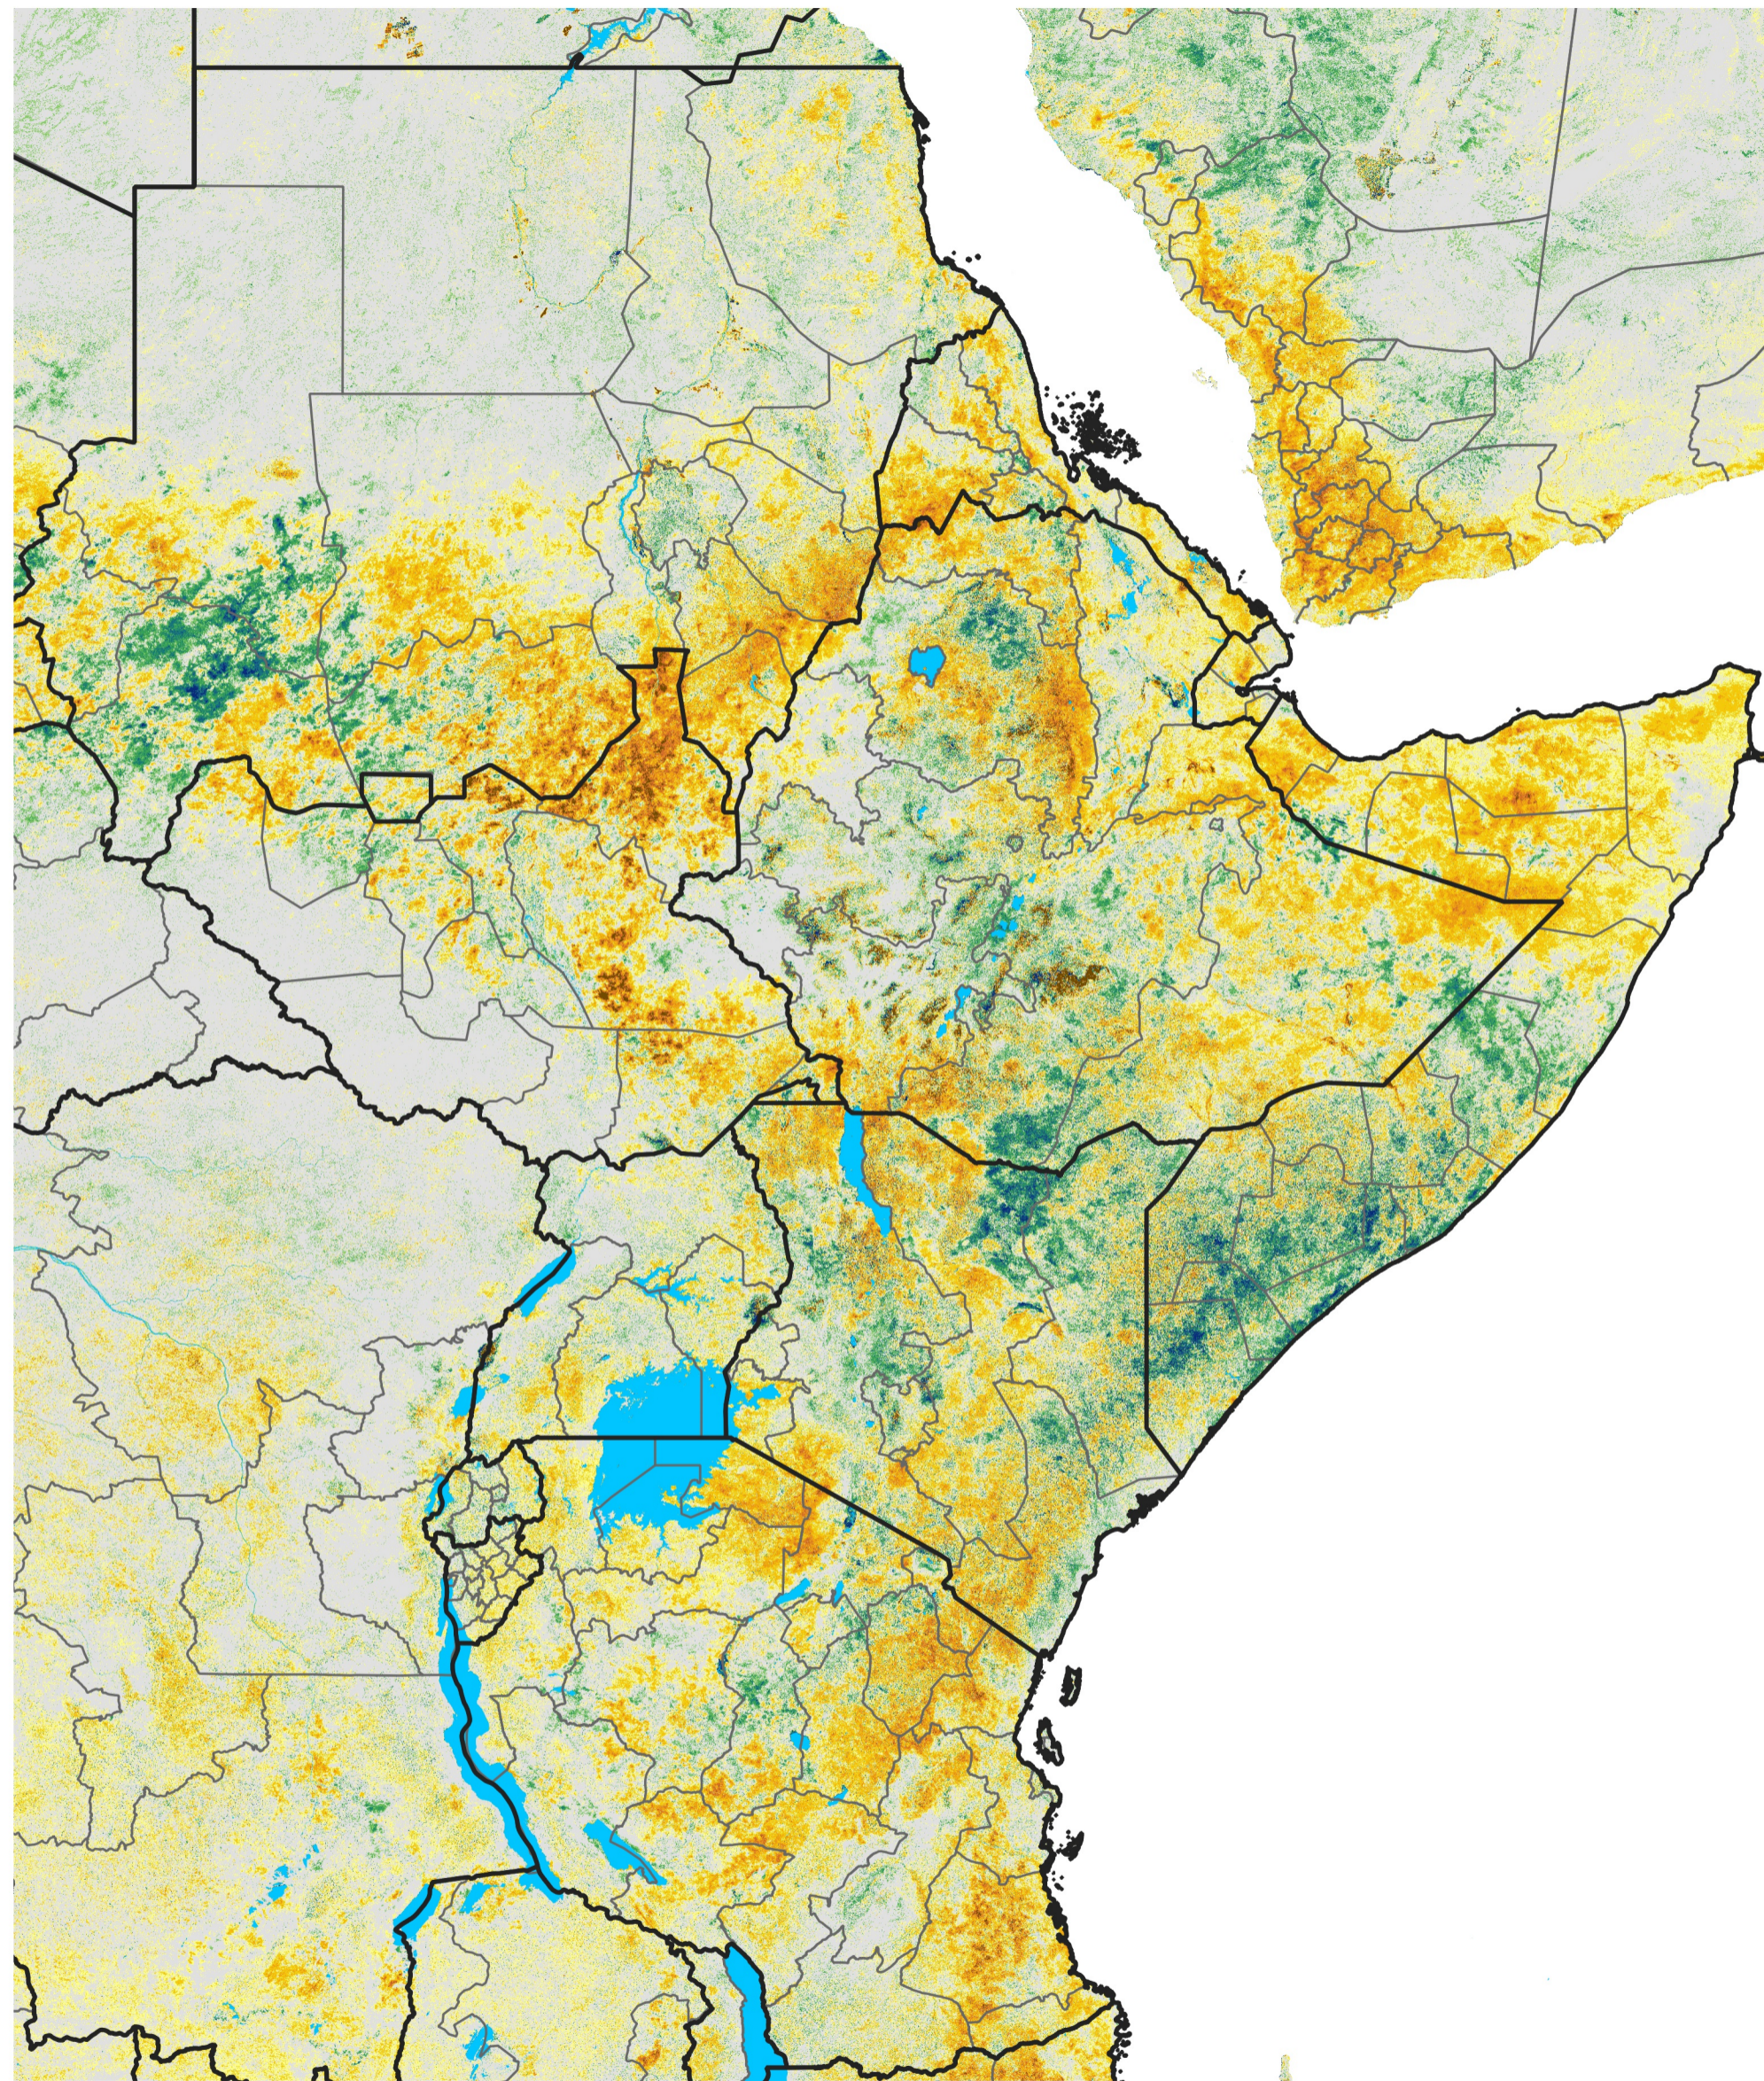

East Africa Percent of Mean NDVI

2013 / Mean (2012 - 2021)

Period 38 / Jul 01 - 10, 2013

Percent of Normal