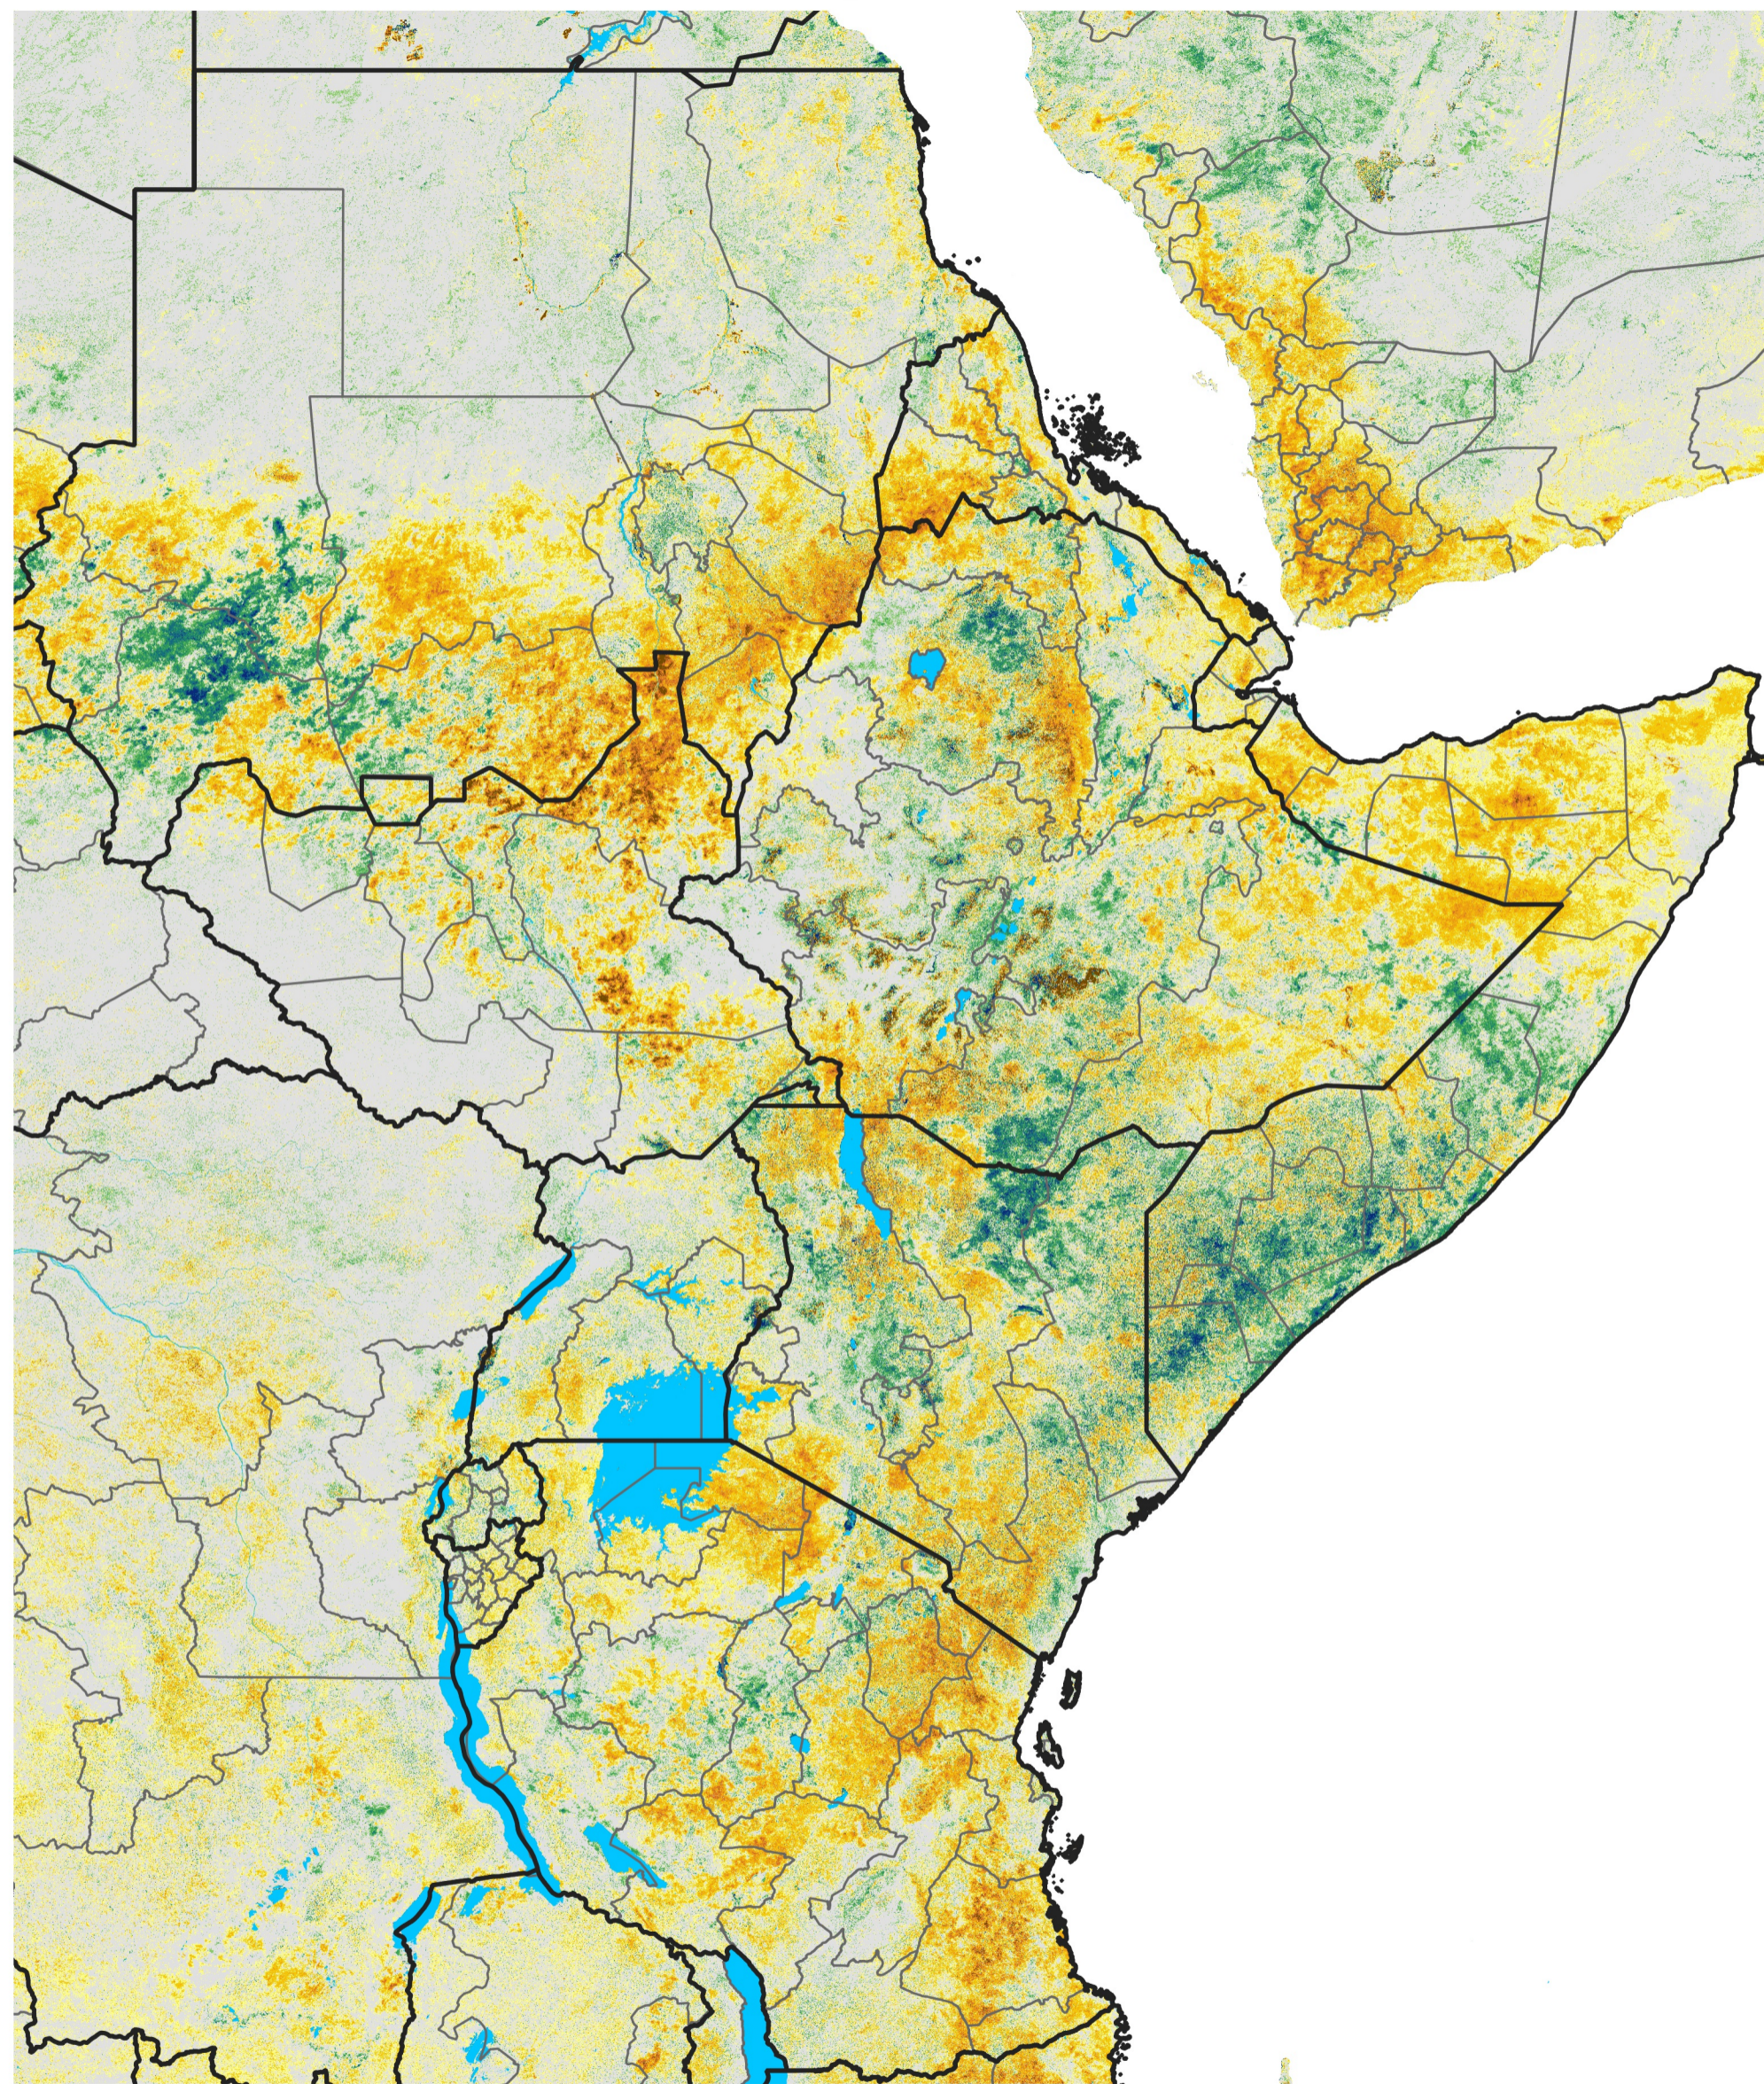

East Africa Percent of Mean NDVI

2013 / Mean (2012 - 2021)

Period 39 / Jul 06 - 15, 2013

Percent of Normal