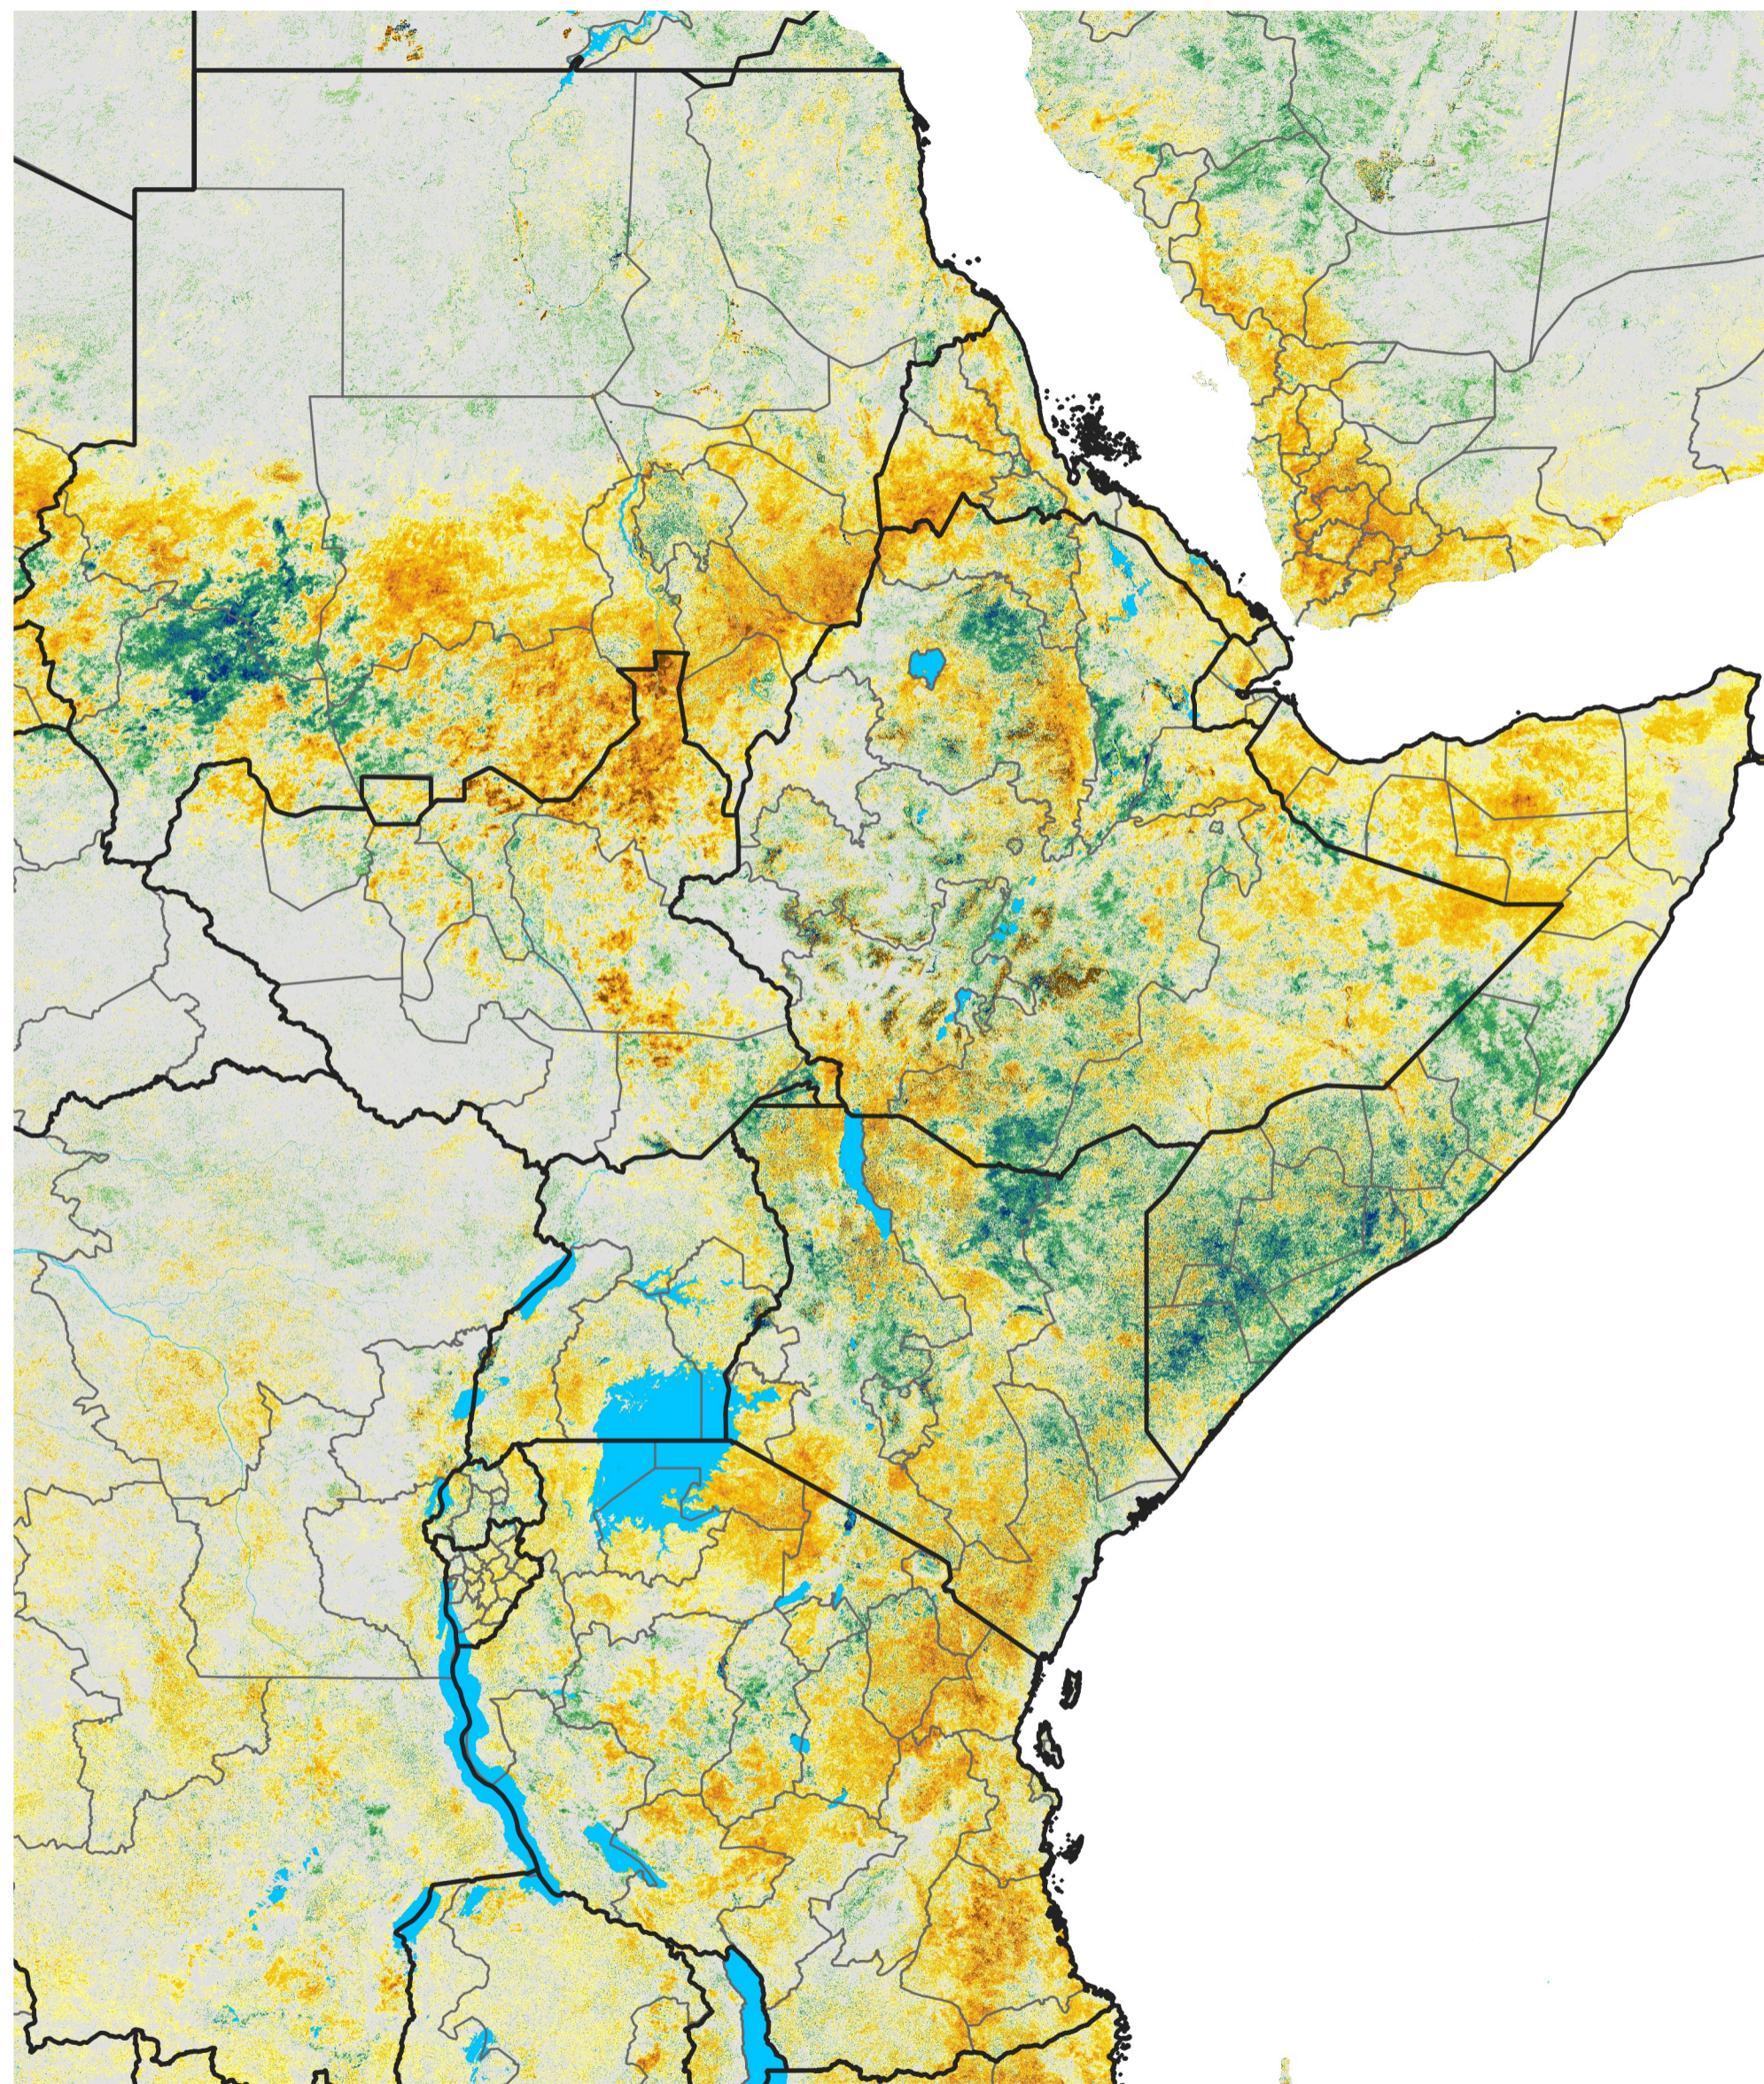

East Africa Percent of Mean NDVI

2013 / Mean (2012 - 2021)

Period 40 / Jul 11 - 20, 2013

Percent of Normal