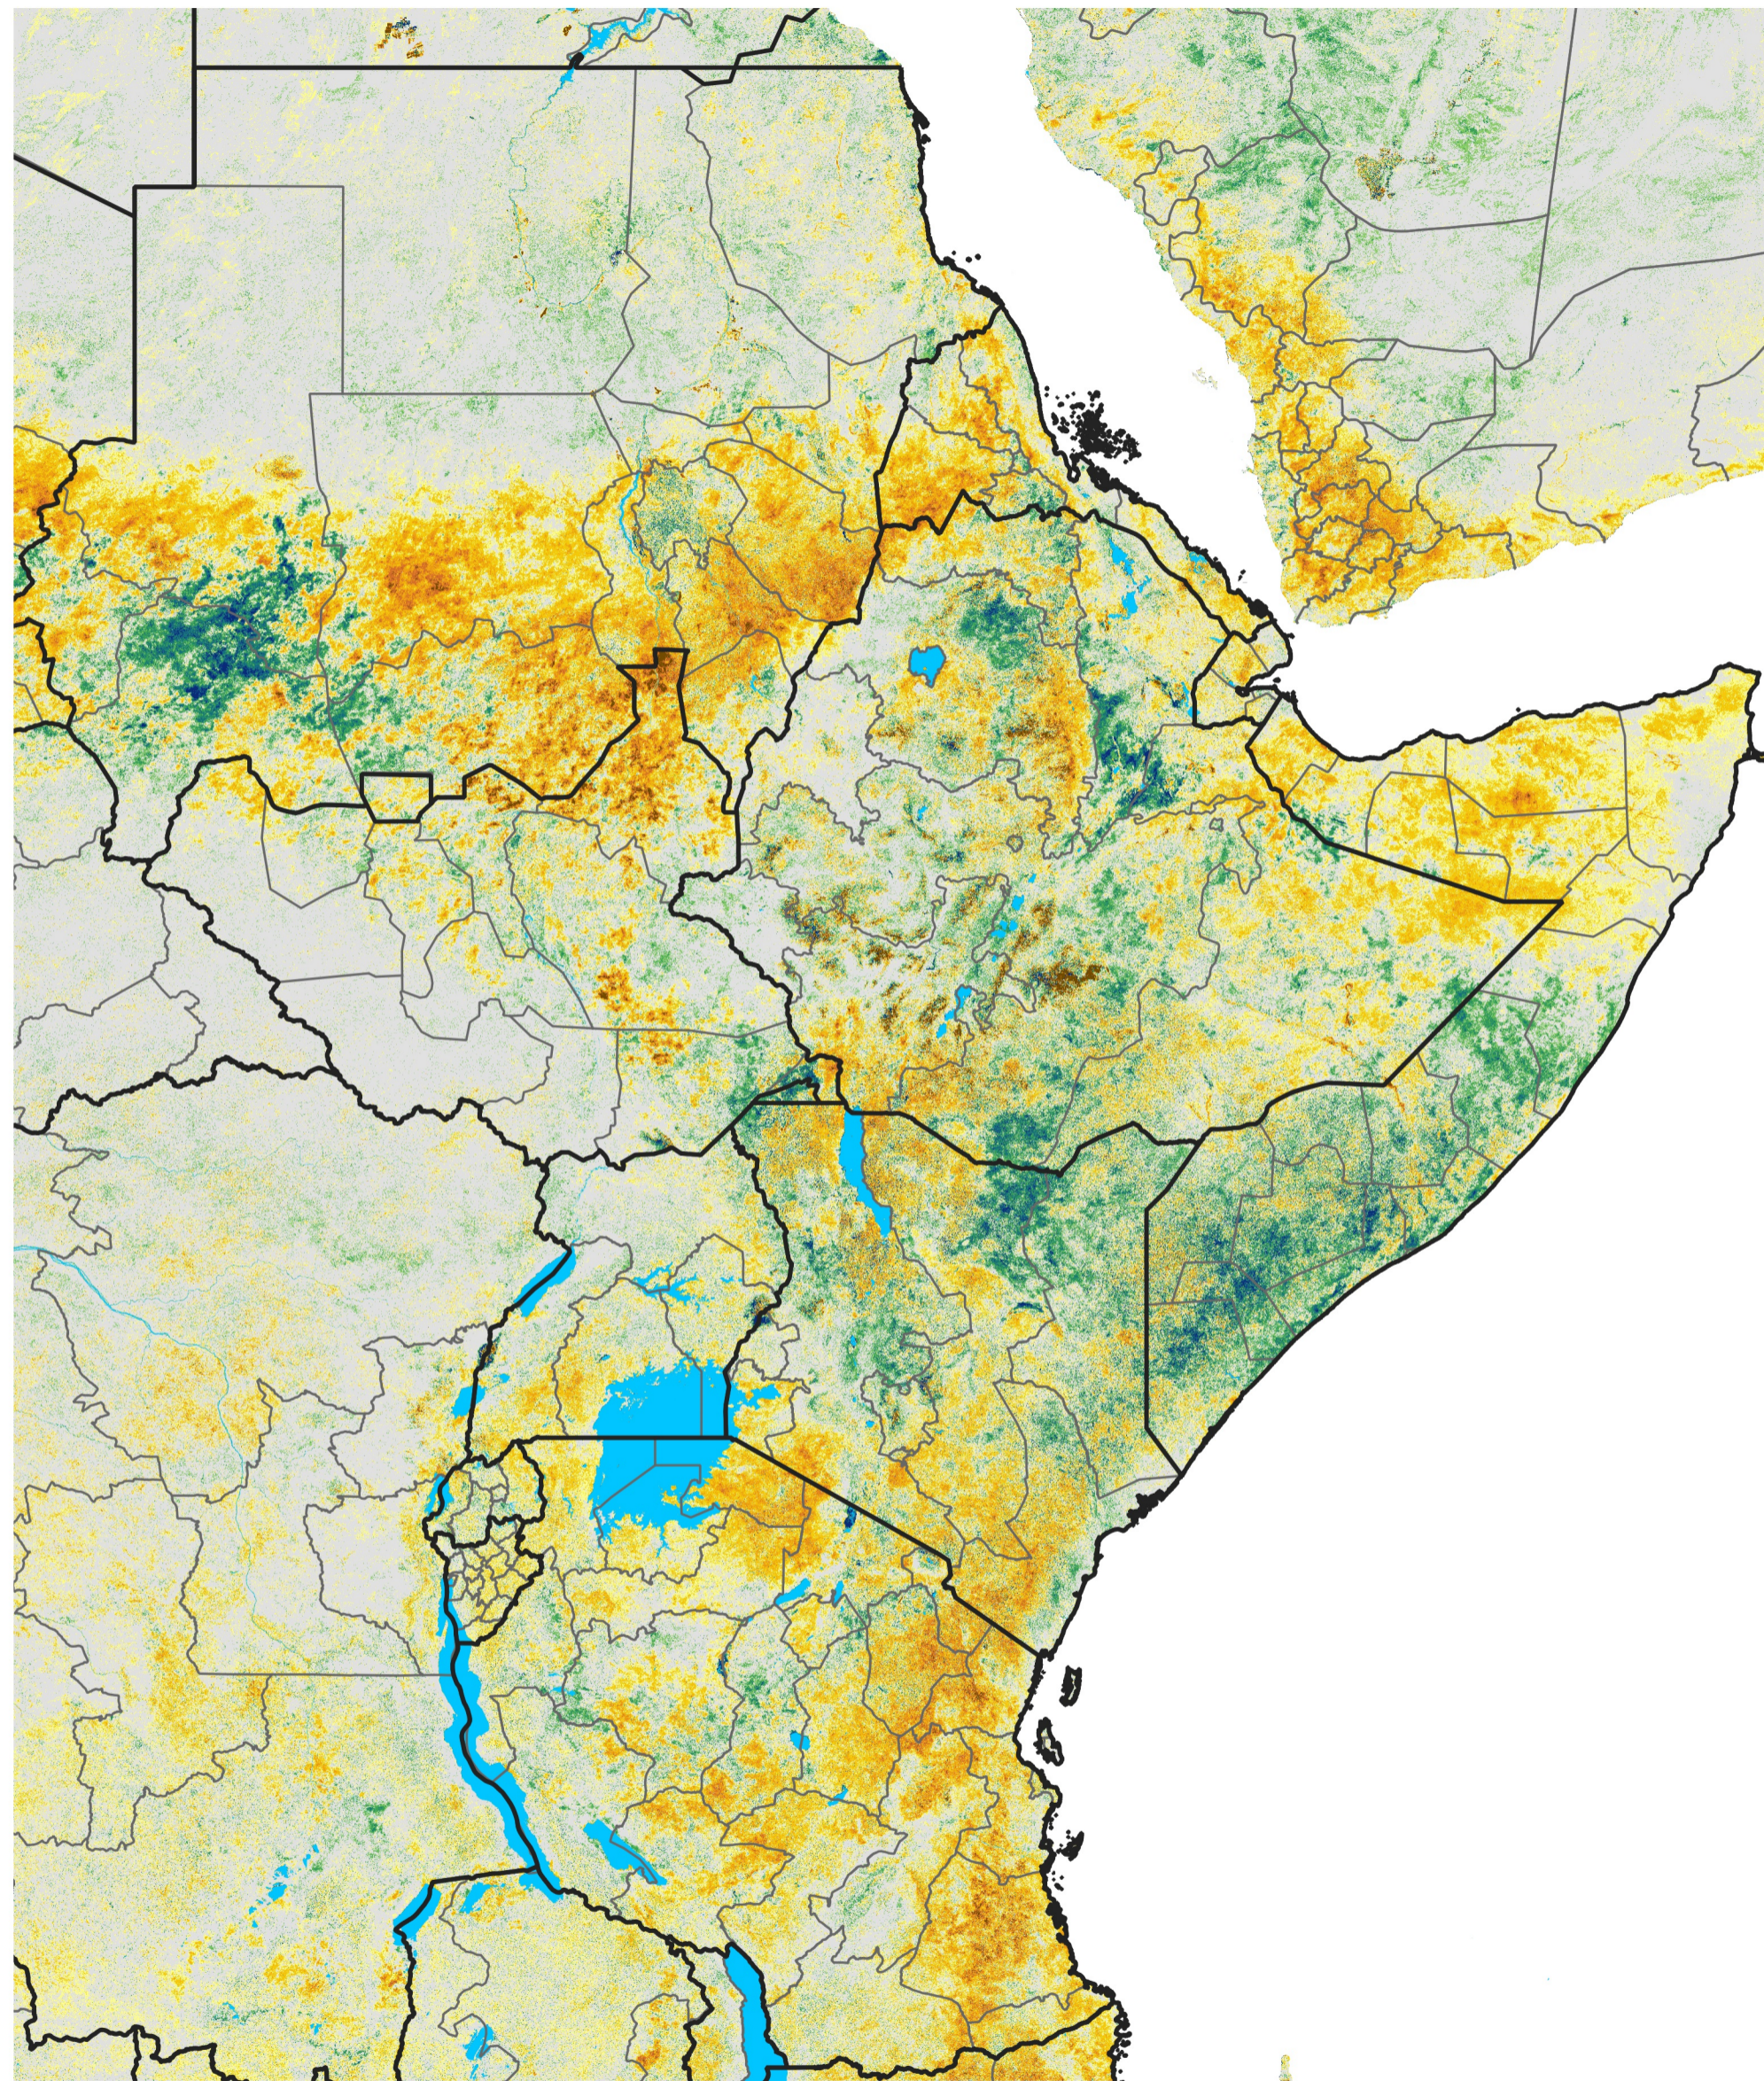

# East Africa Percent of Mean NDVI

2013 / Mean (2012 - 2021)

Period 41 / Jul 16 - 25, 2013

## Percent of Normal