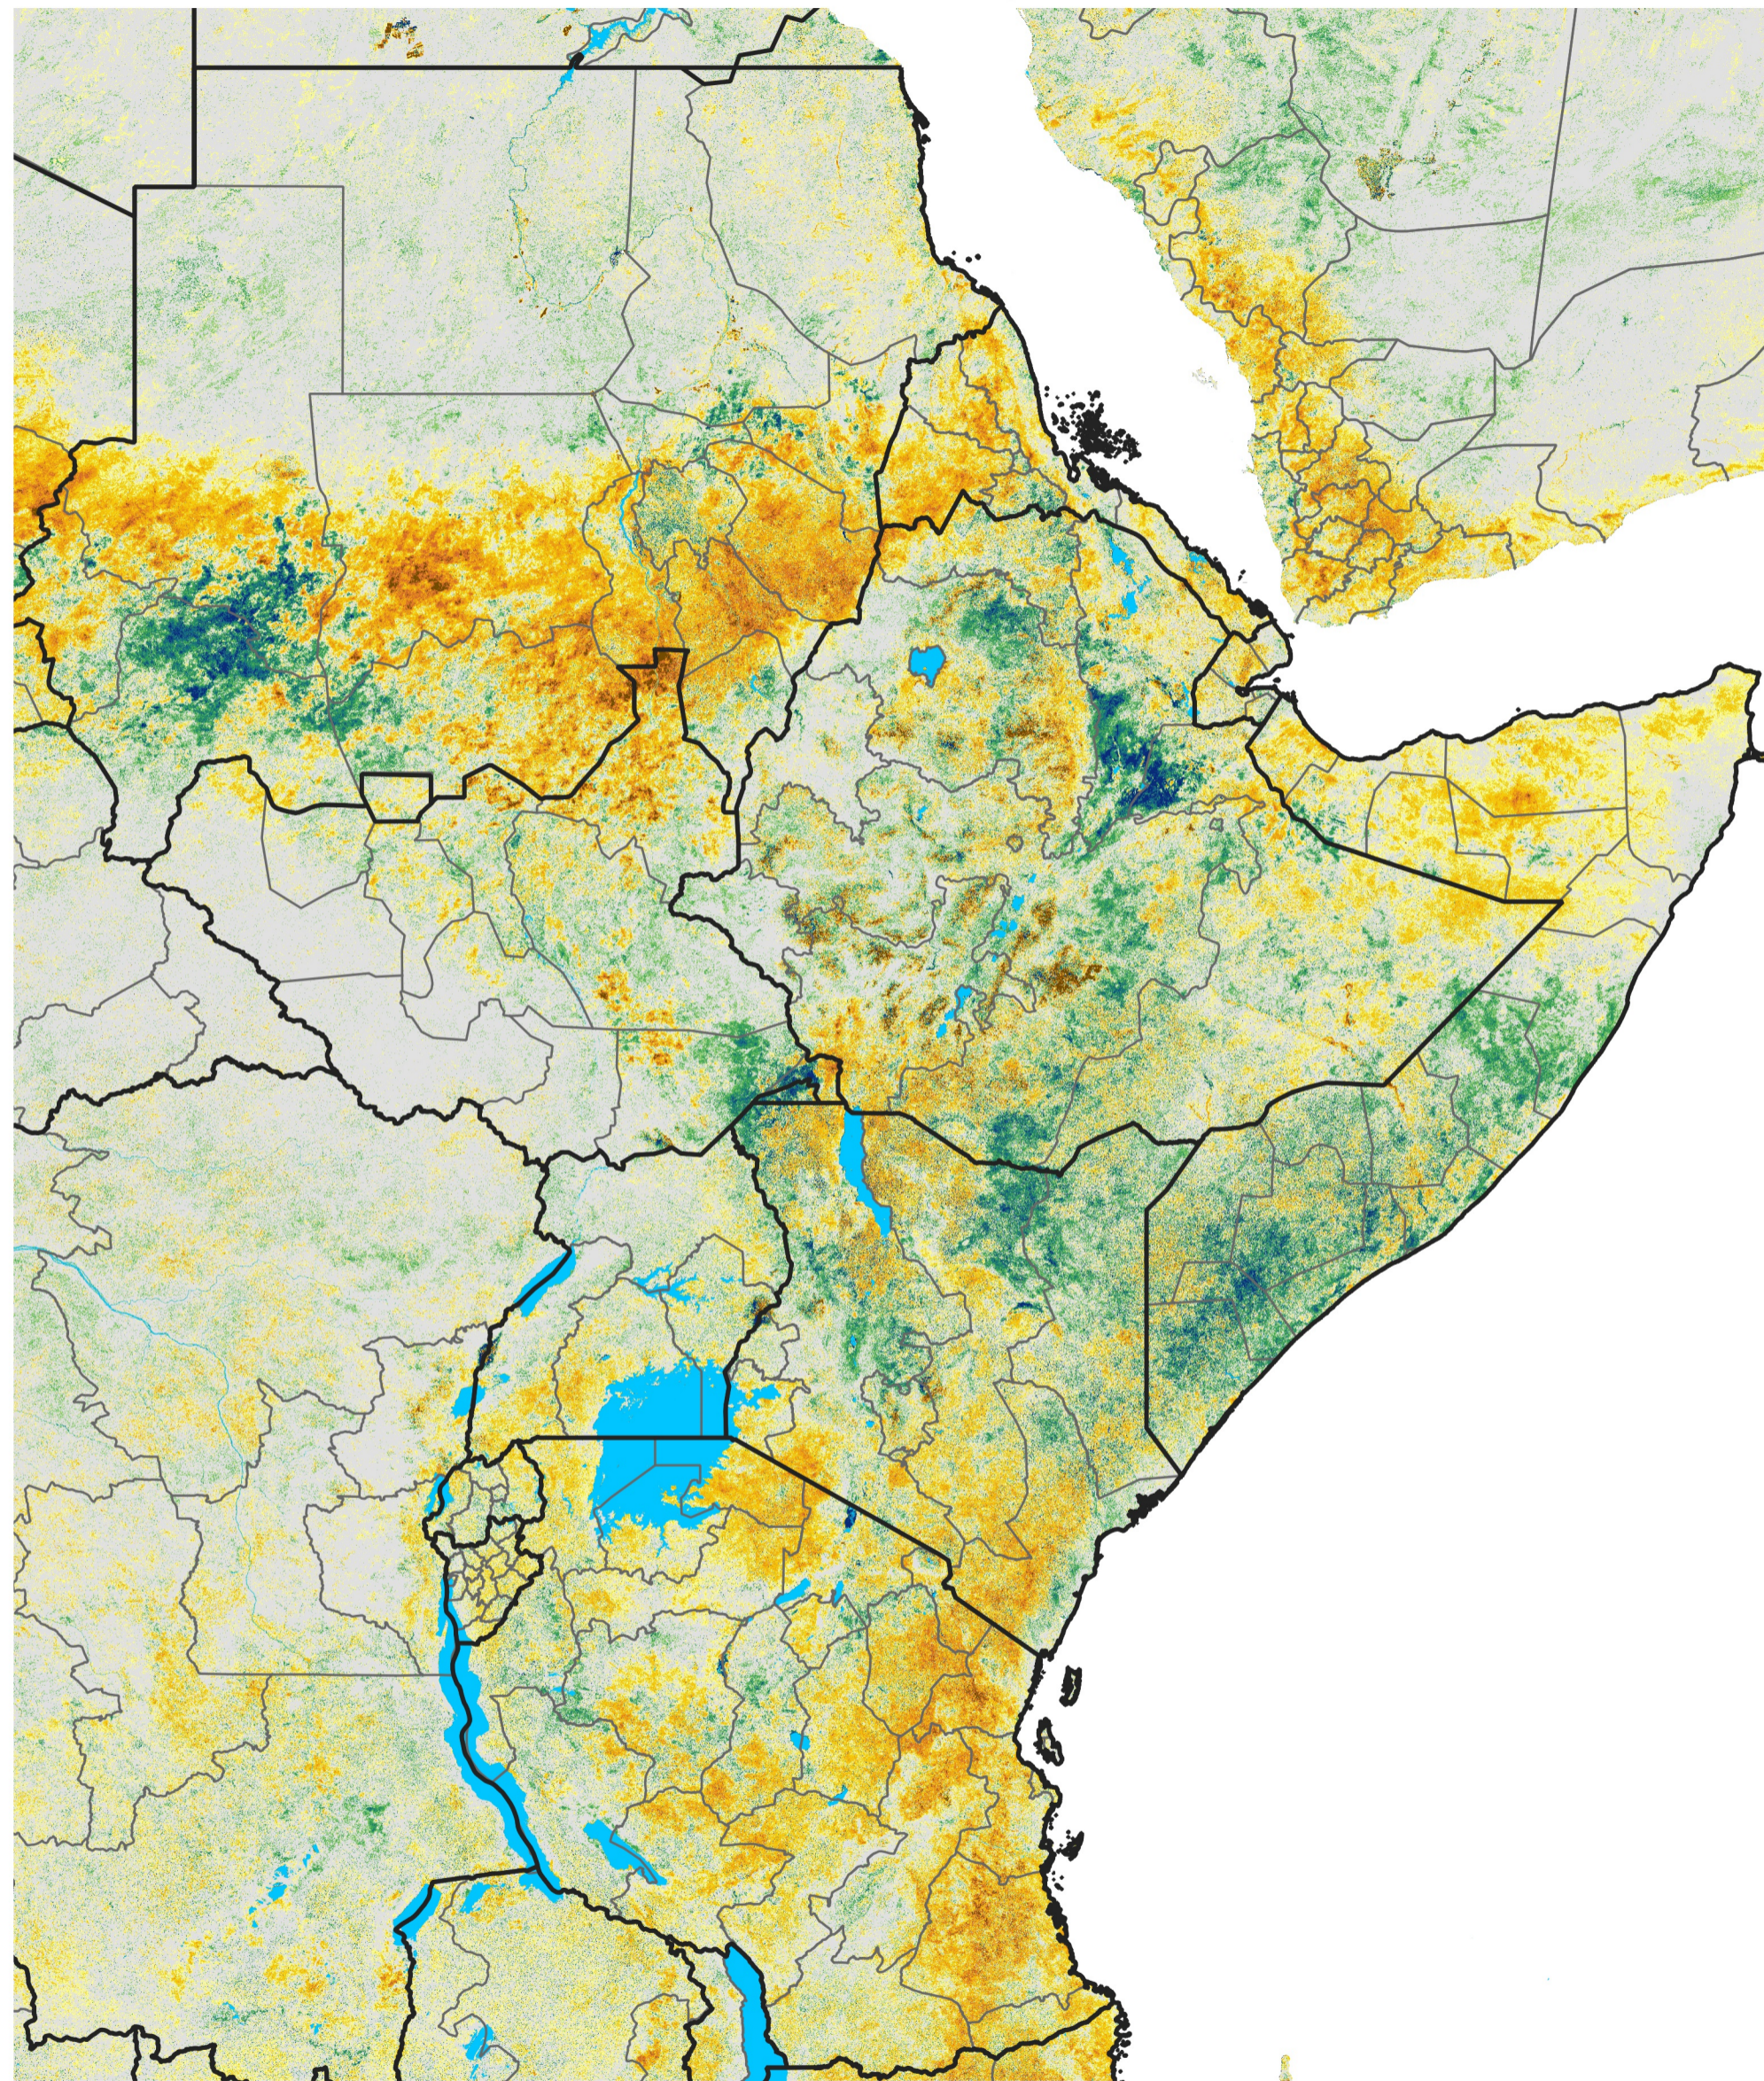

East Africa Percent of Mean NDVI

2013 / Mean (2012 - 2021)

Period 43 / Jul 26 - Aug 05, 2013

Percent of Normal