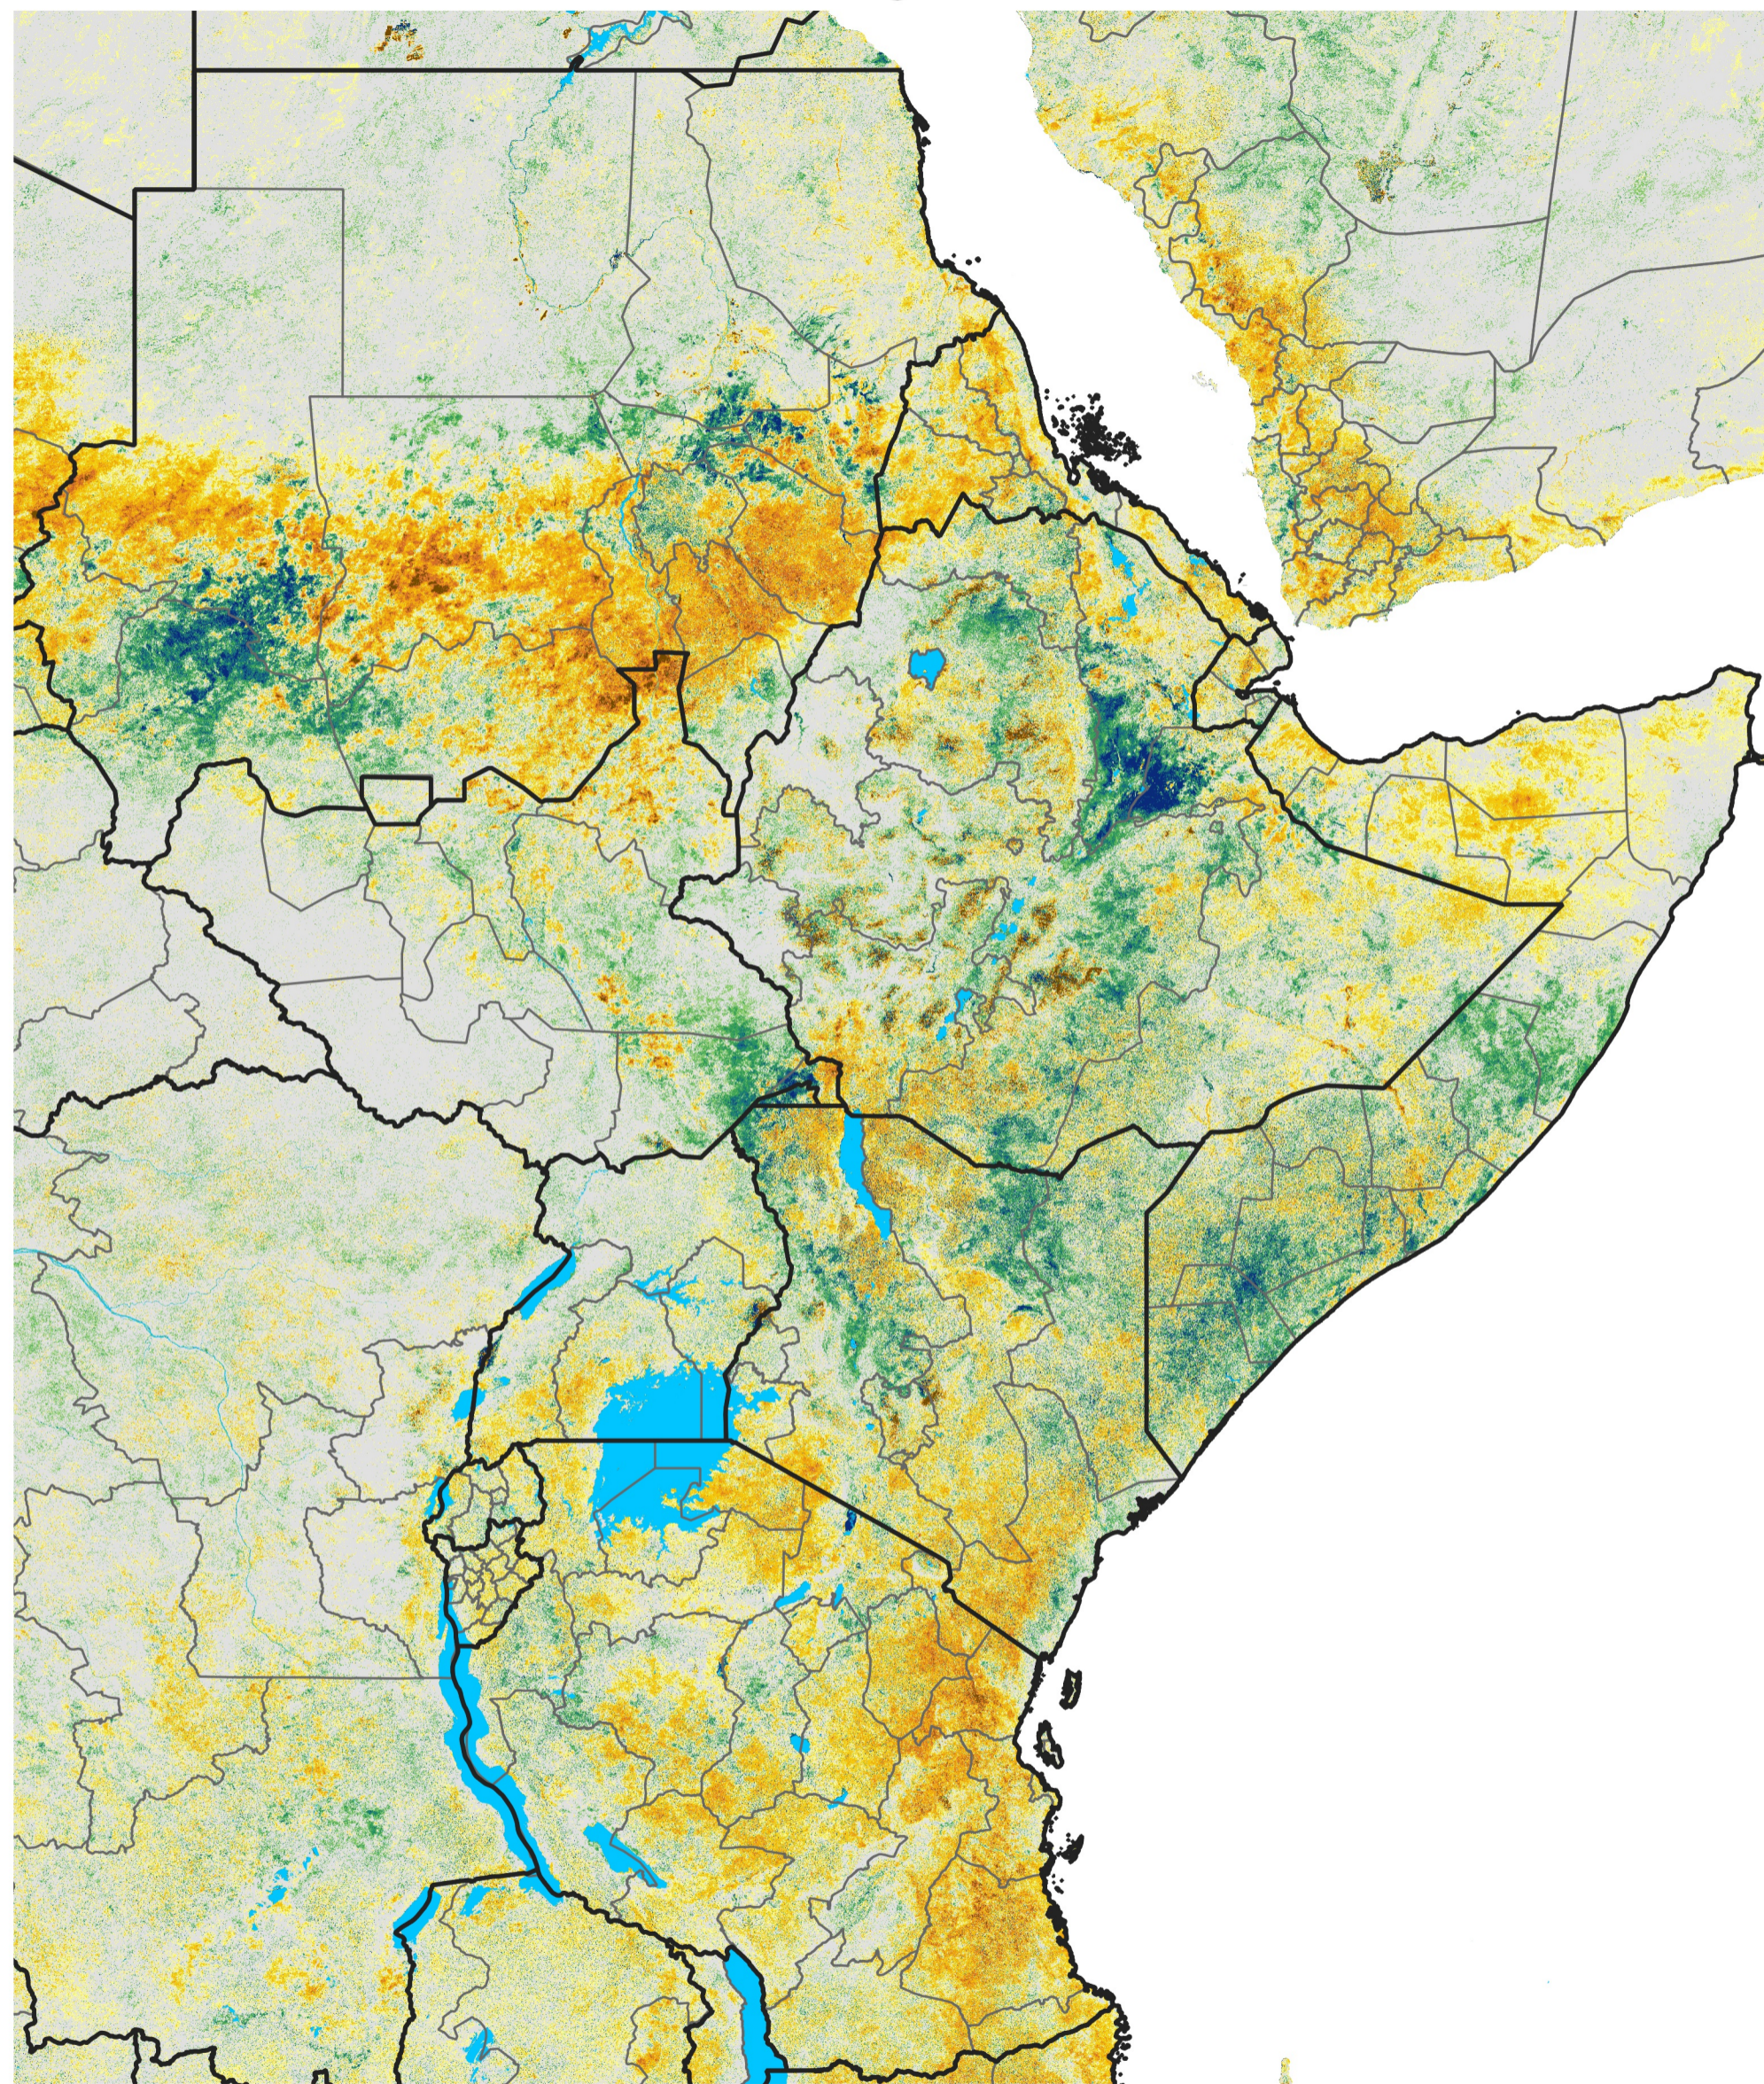

East Africa Percent of Mean NDVI

2013 / Mean (2012 - 2021)
Period 45 / Aug 06 - 15, 2013

Percent of Normal