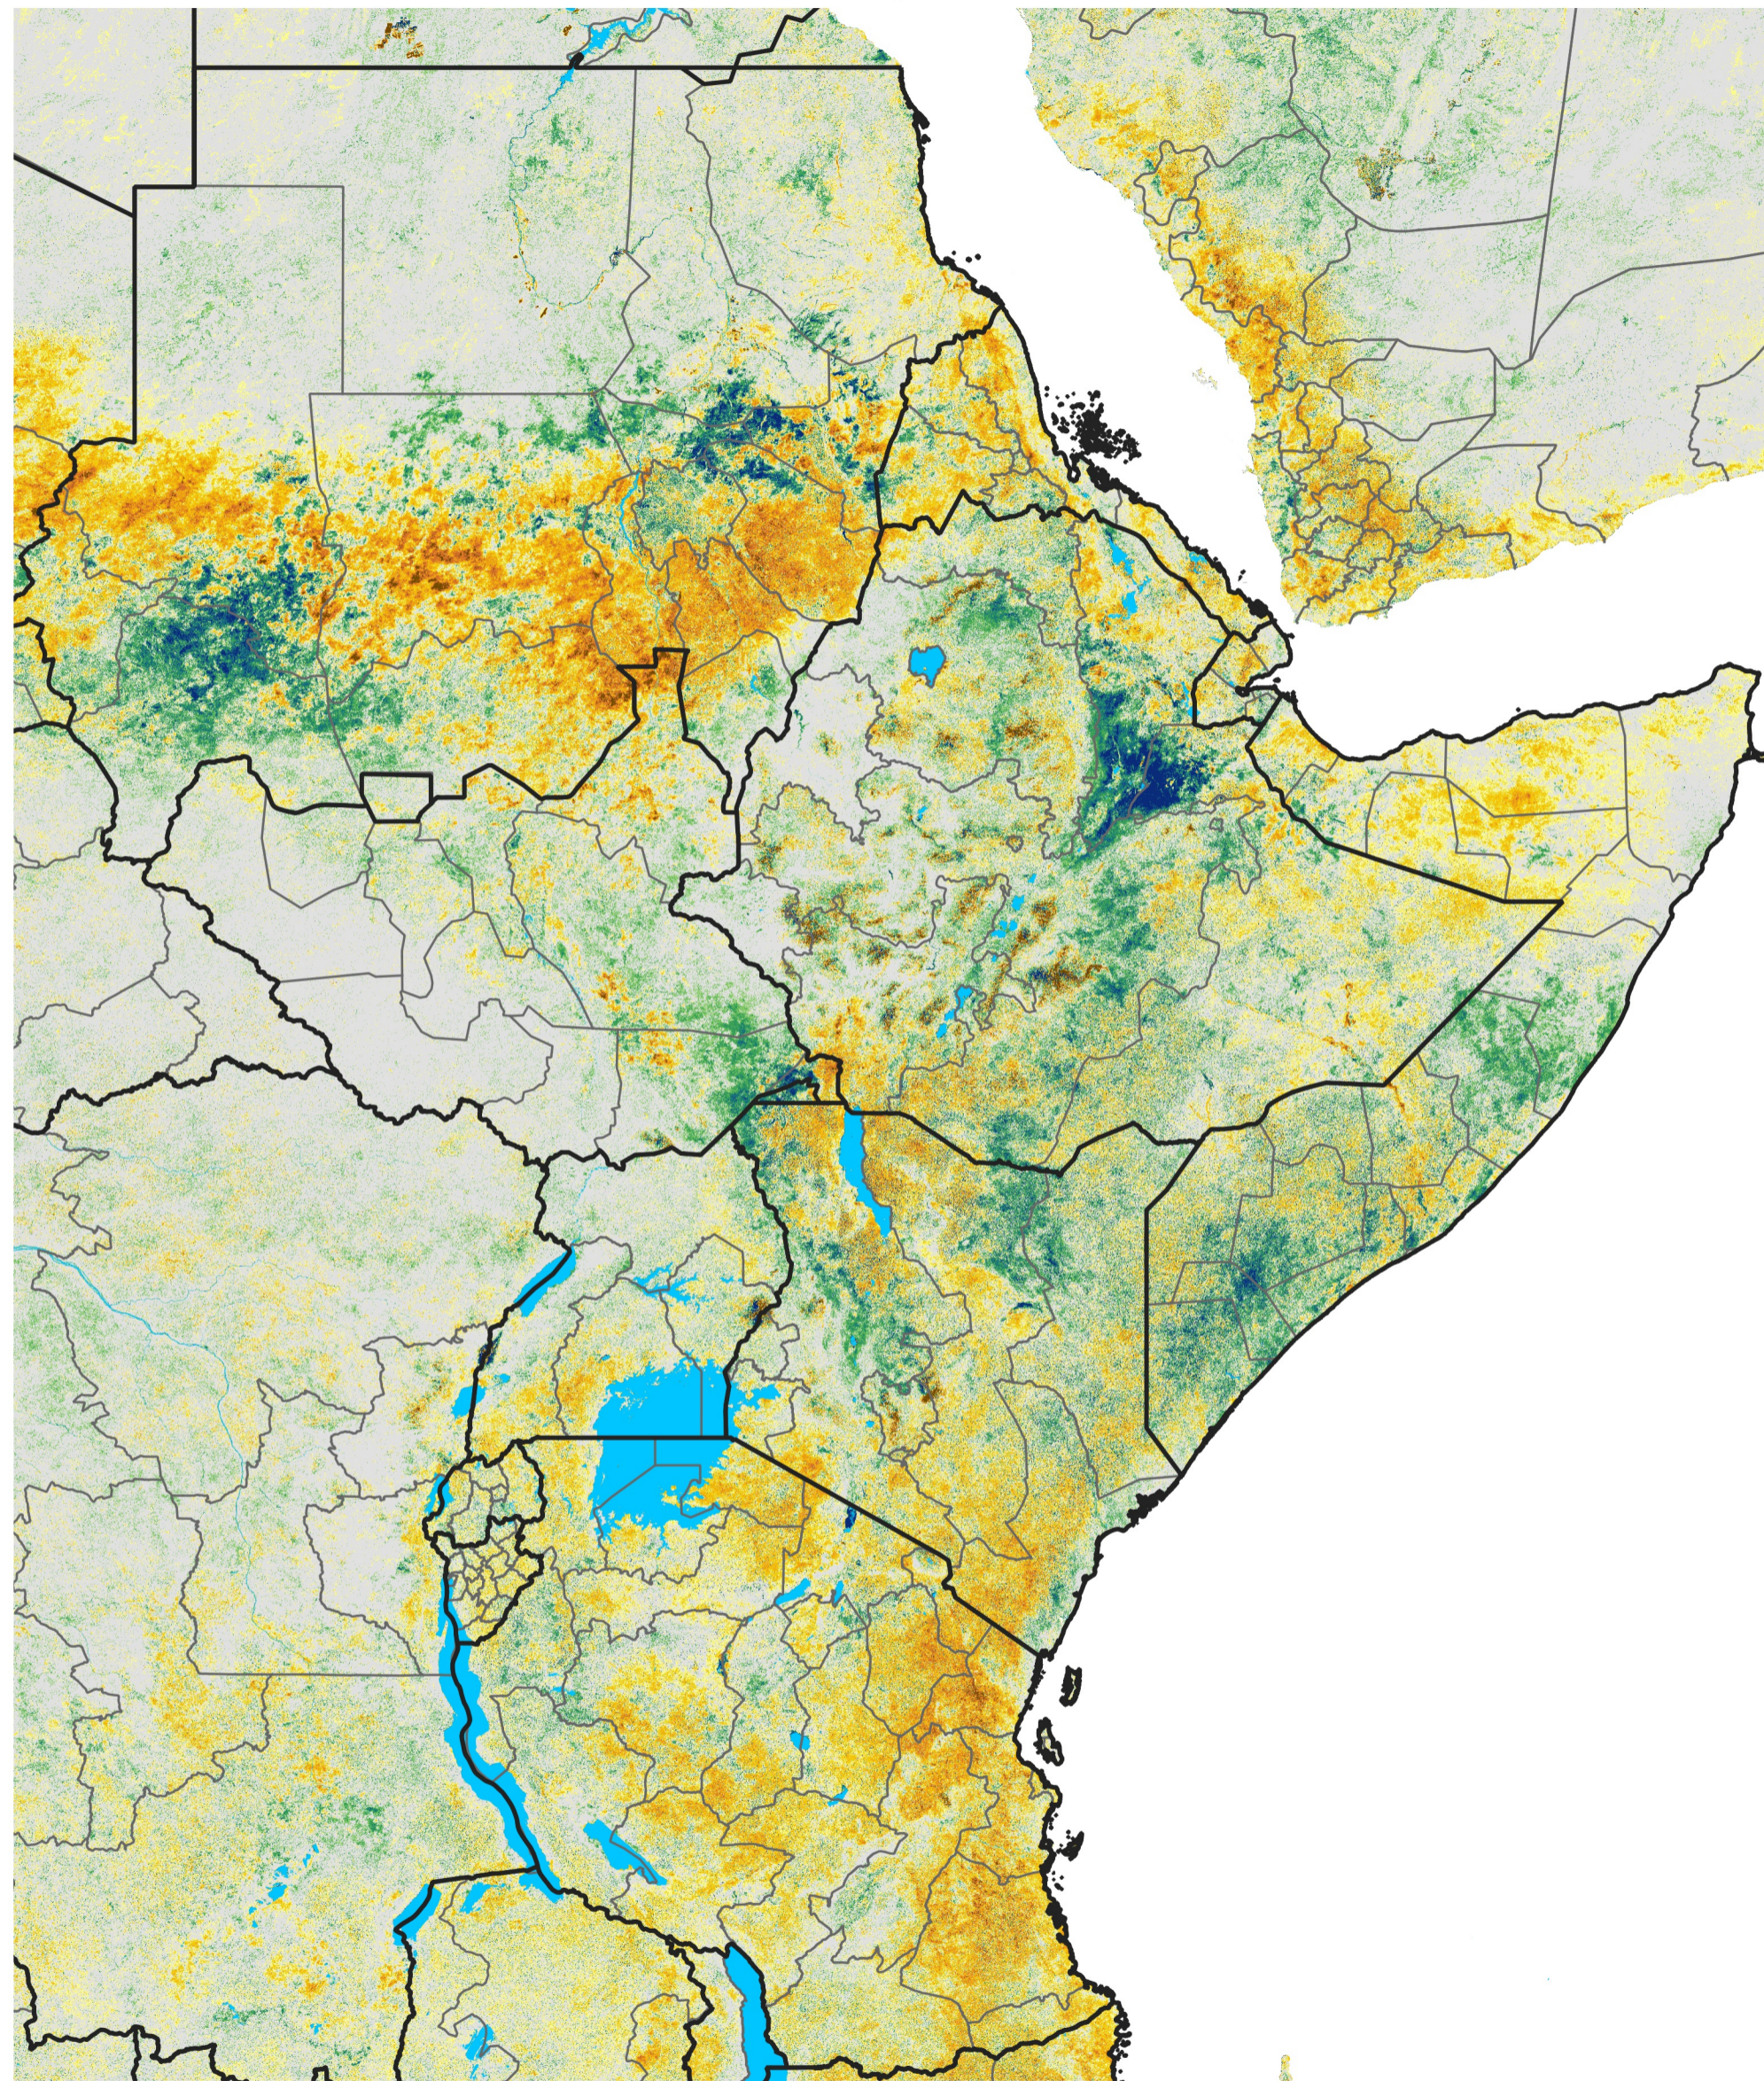

East Africa Percent of Mean NDVI

2013 / Mean (2012 - 2021)

Period 46 / Aug 11 - 20, 2013

Percent of Normal