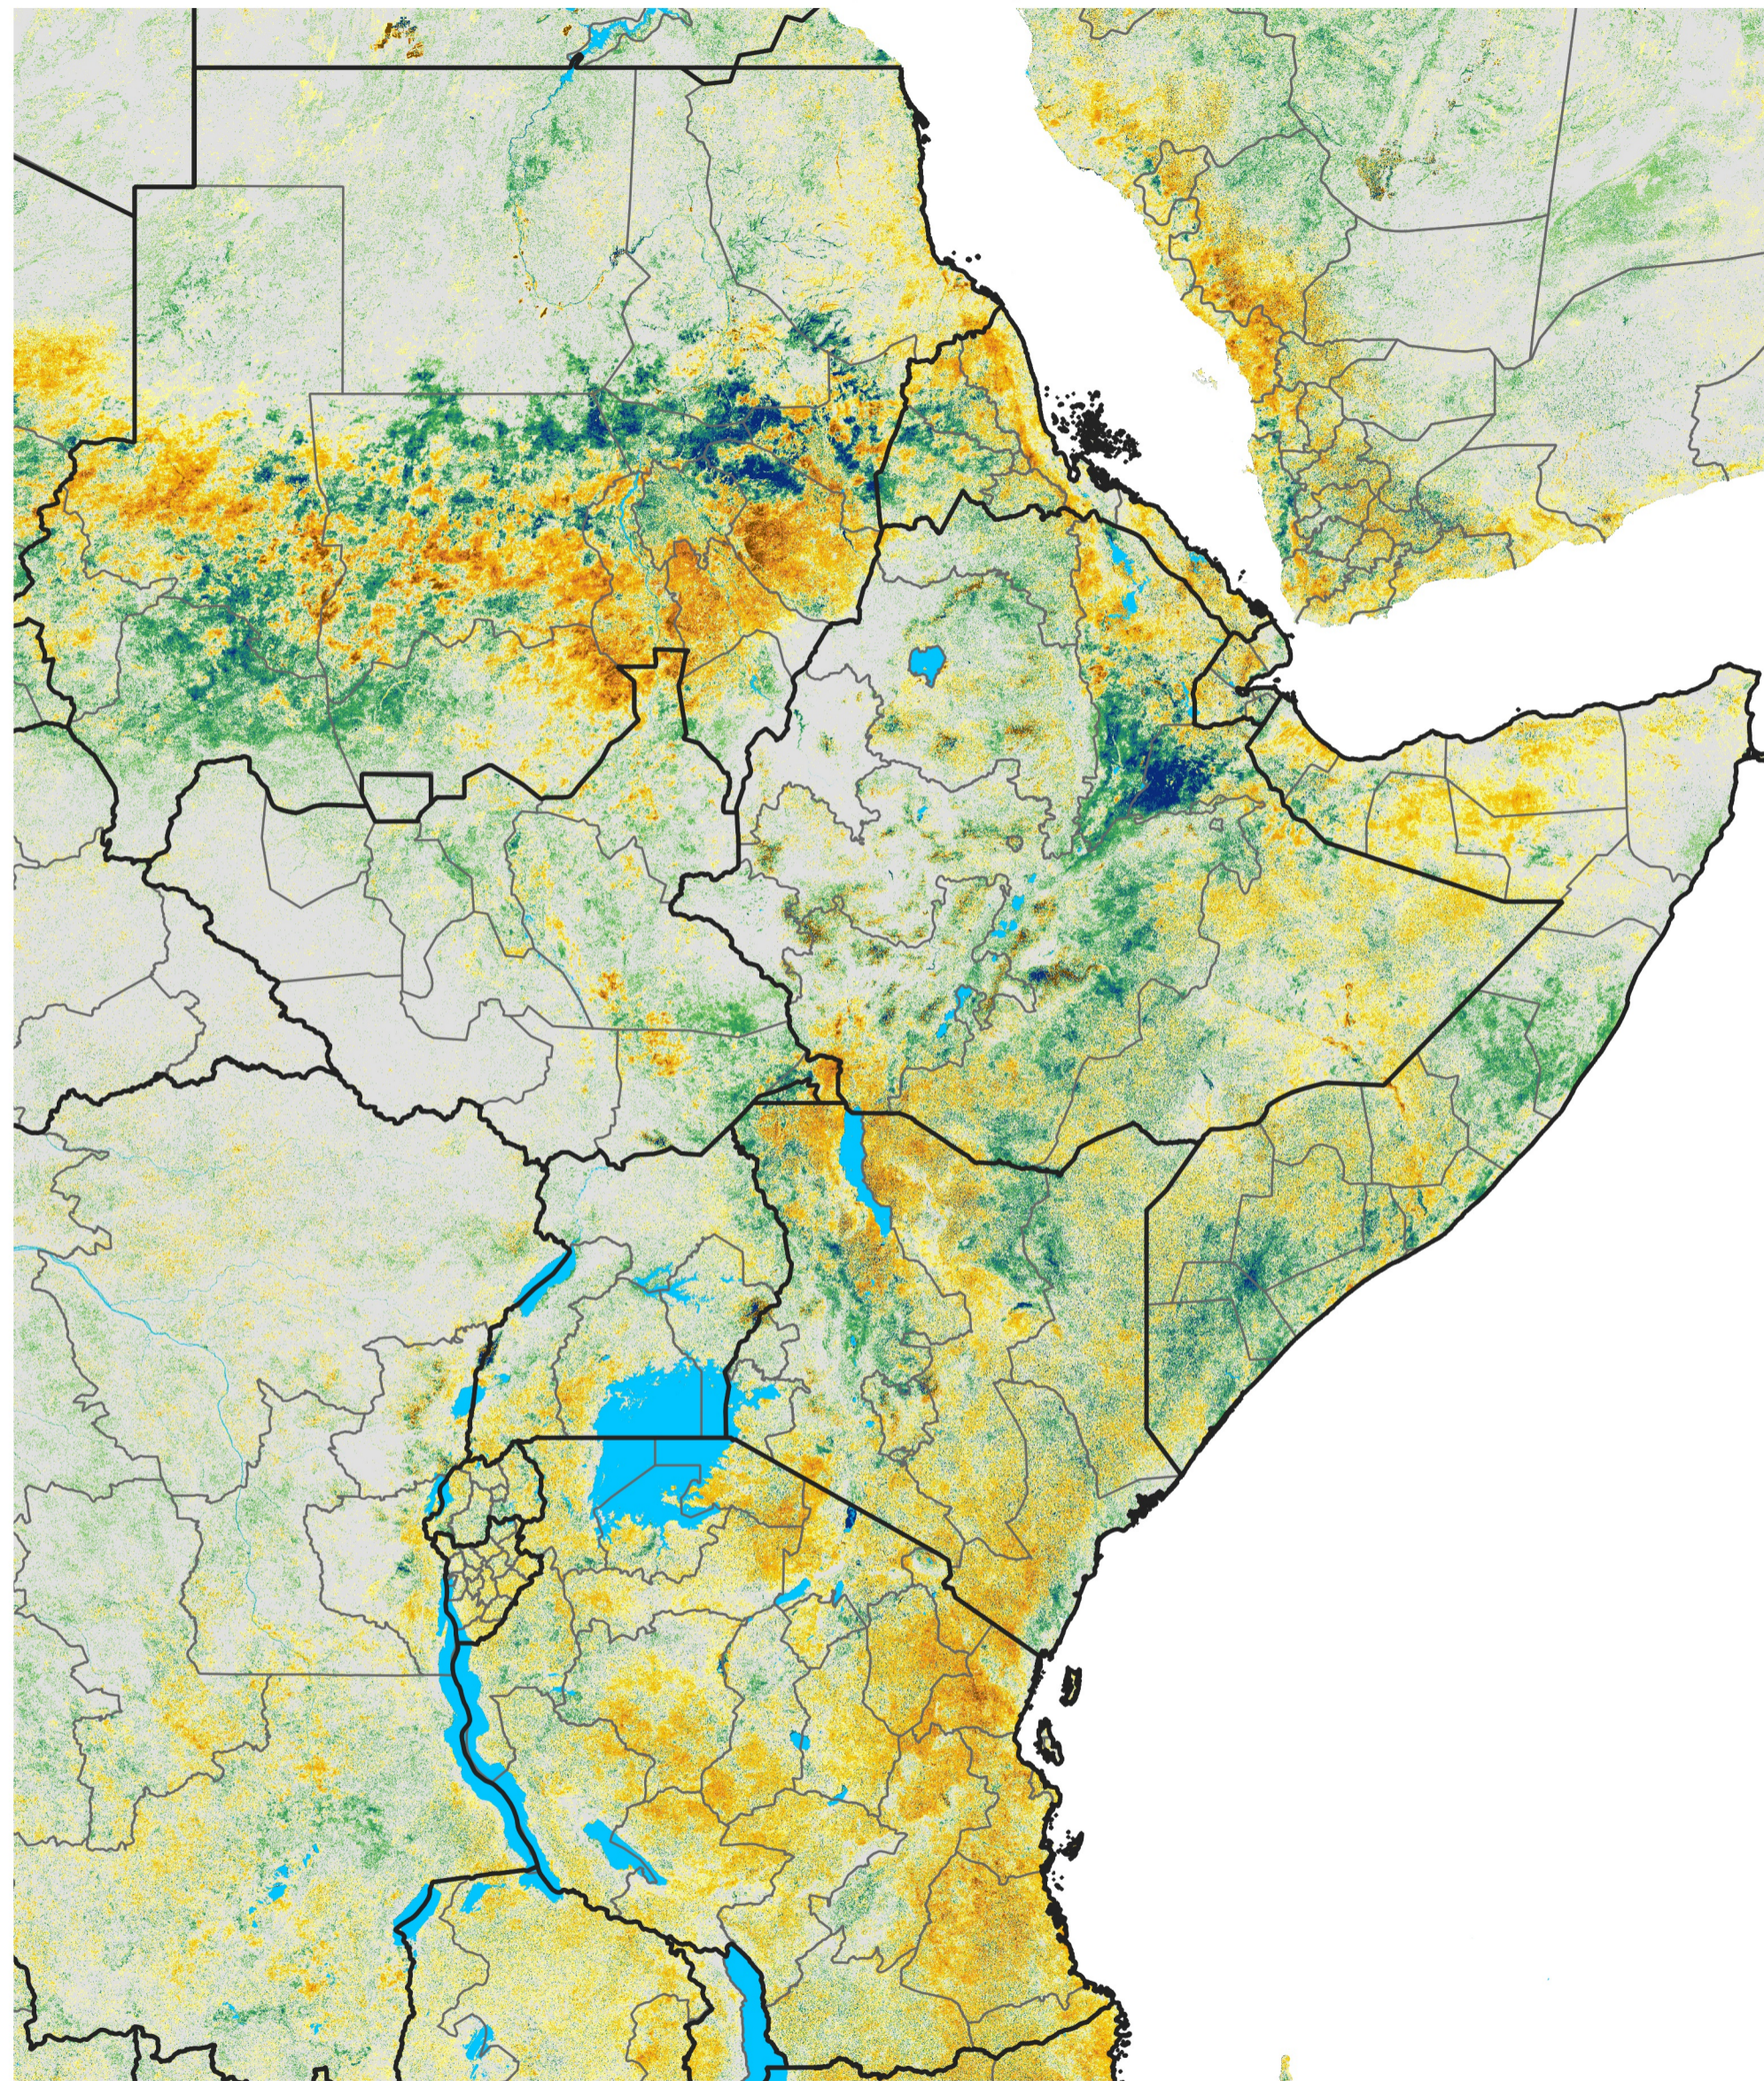

East Africa Percent of Mean NDVI

2013 / Mean (2012 - 2021)

Period 49 / Aug 26 - Sep 05, 2013

Percent of Normal