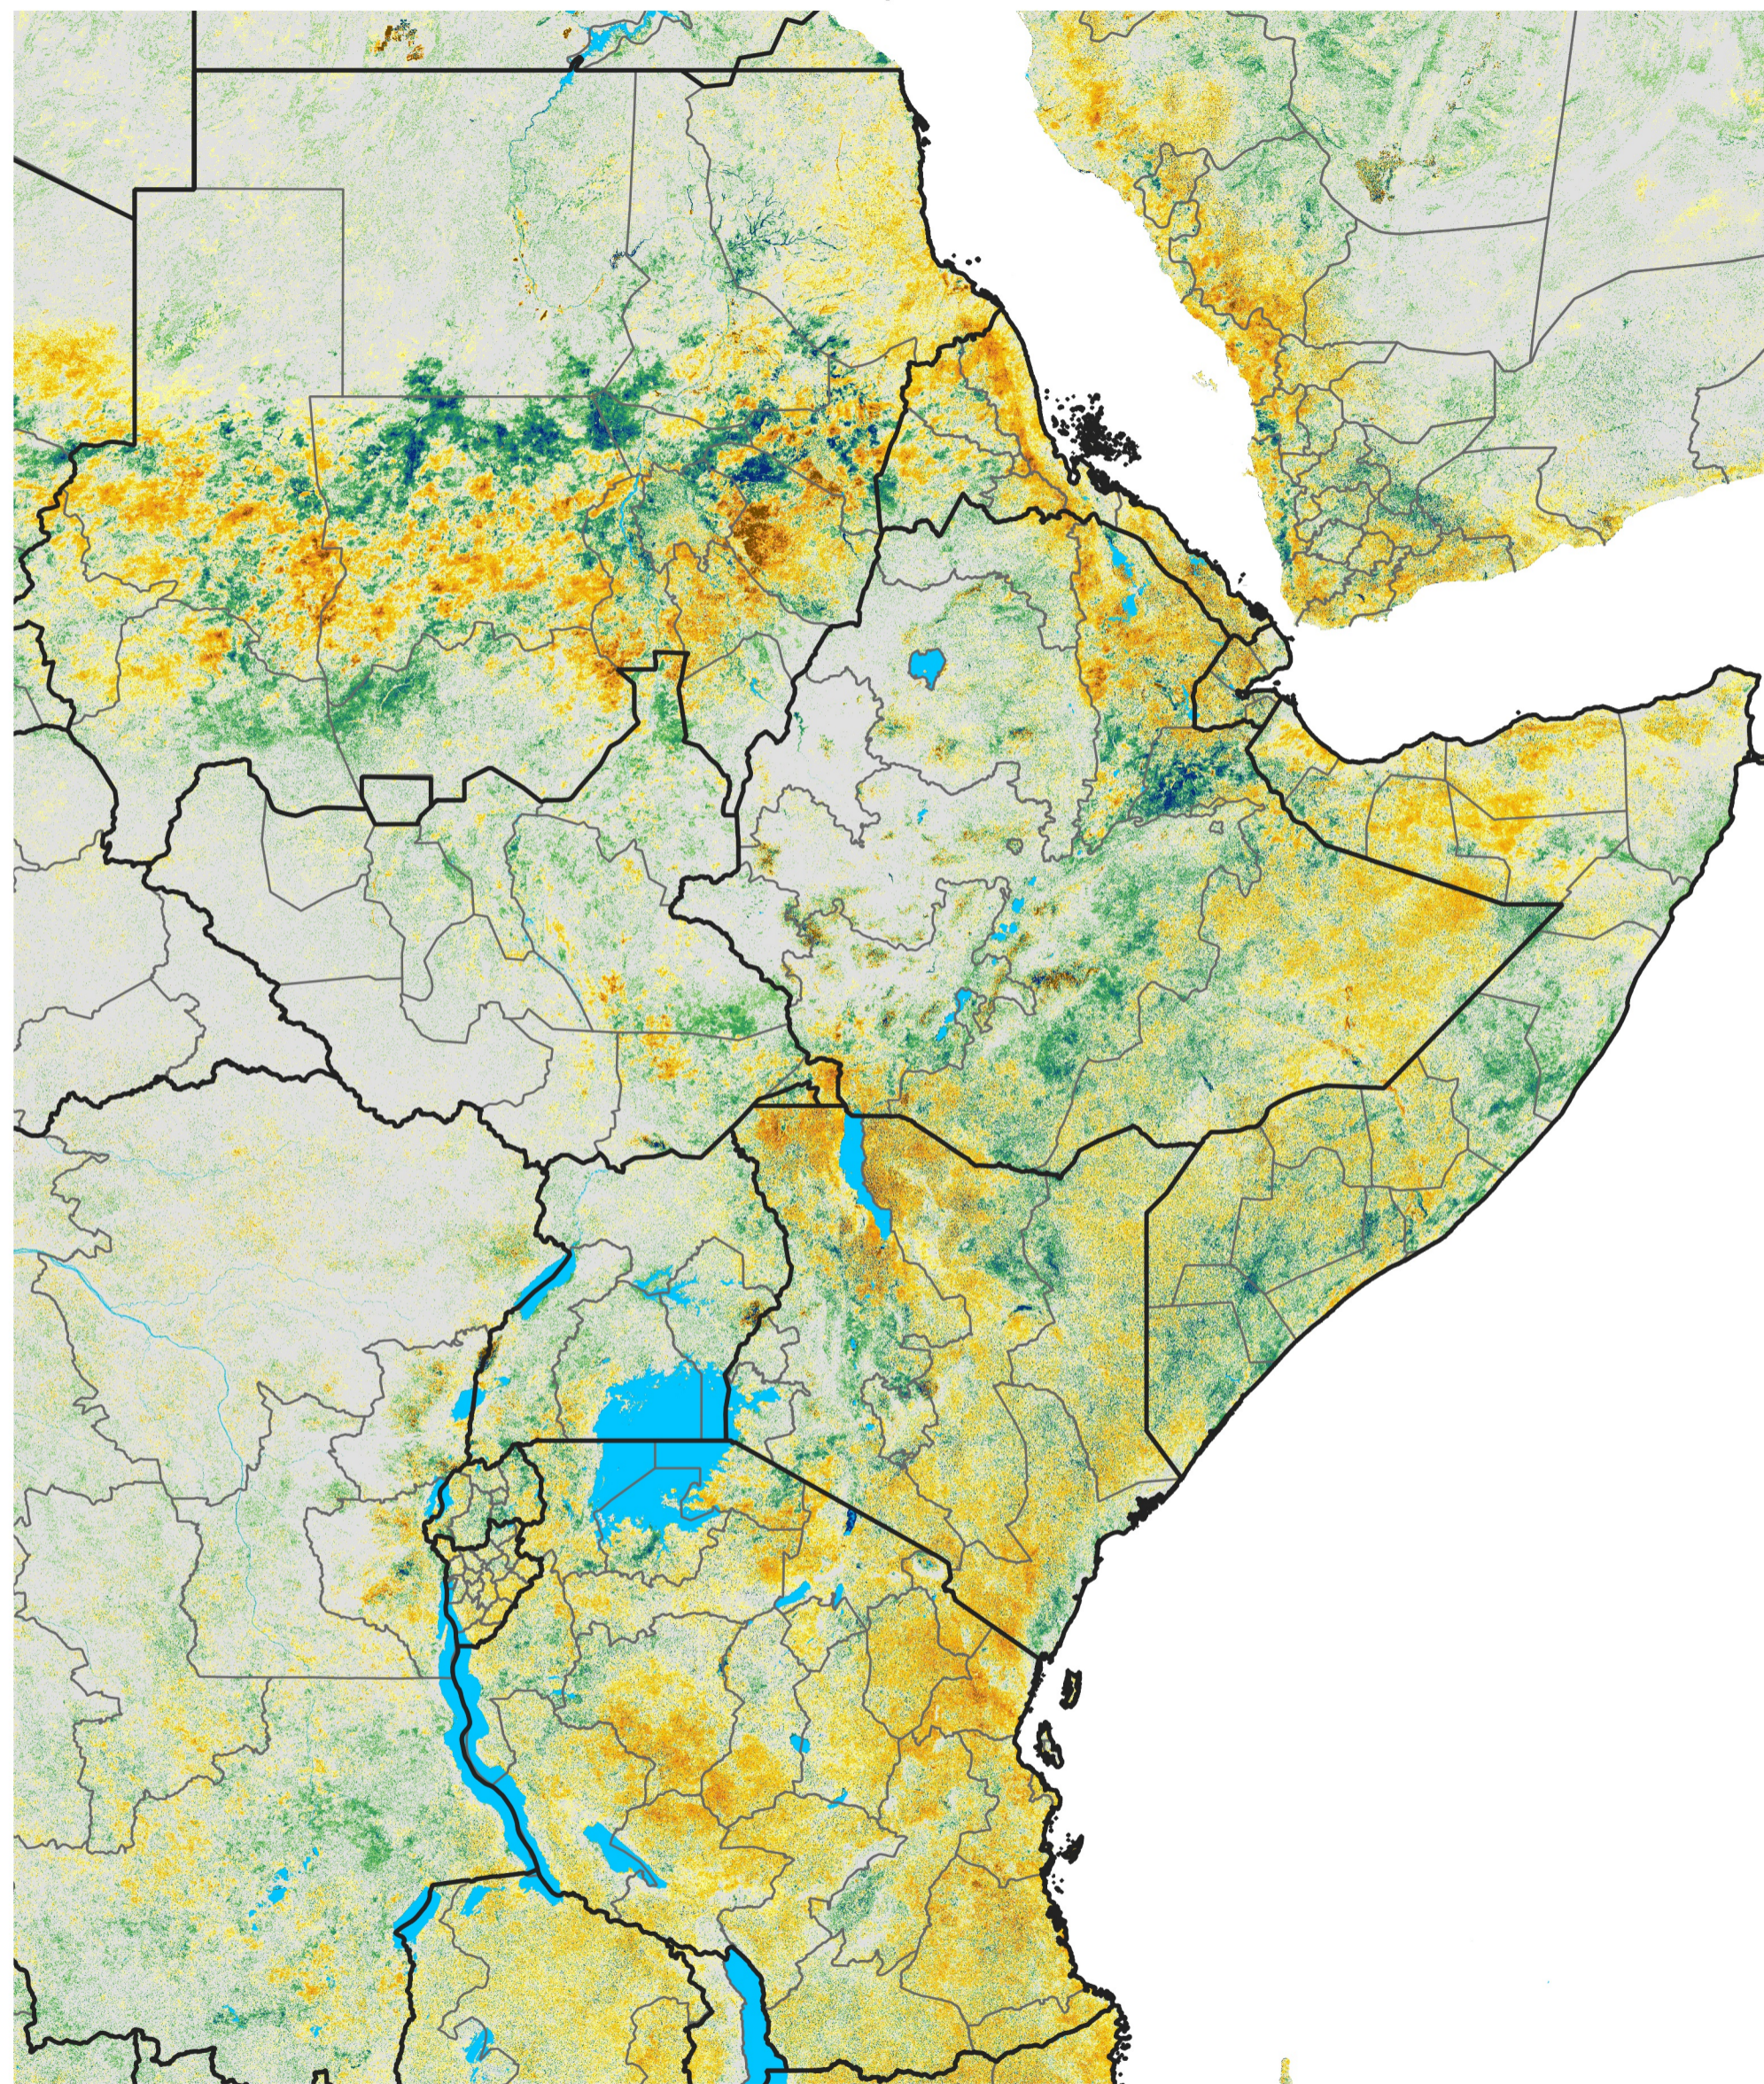

East Africa Percent of Mean NDVI

2013 / Mean (2012 - 2021)

Period 53 / Sep 16 - 25, 2013

Percent of Normal