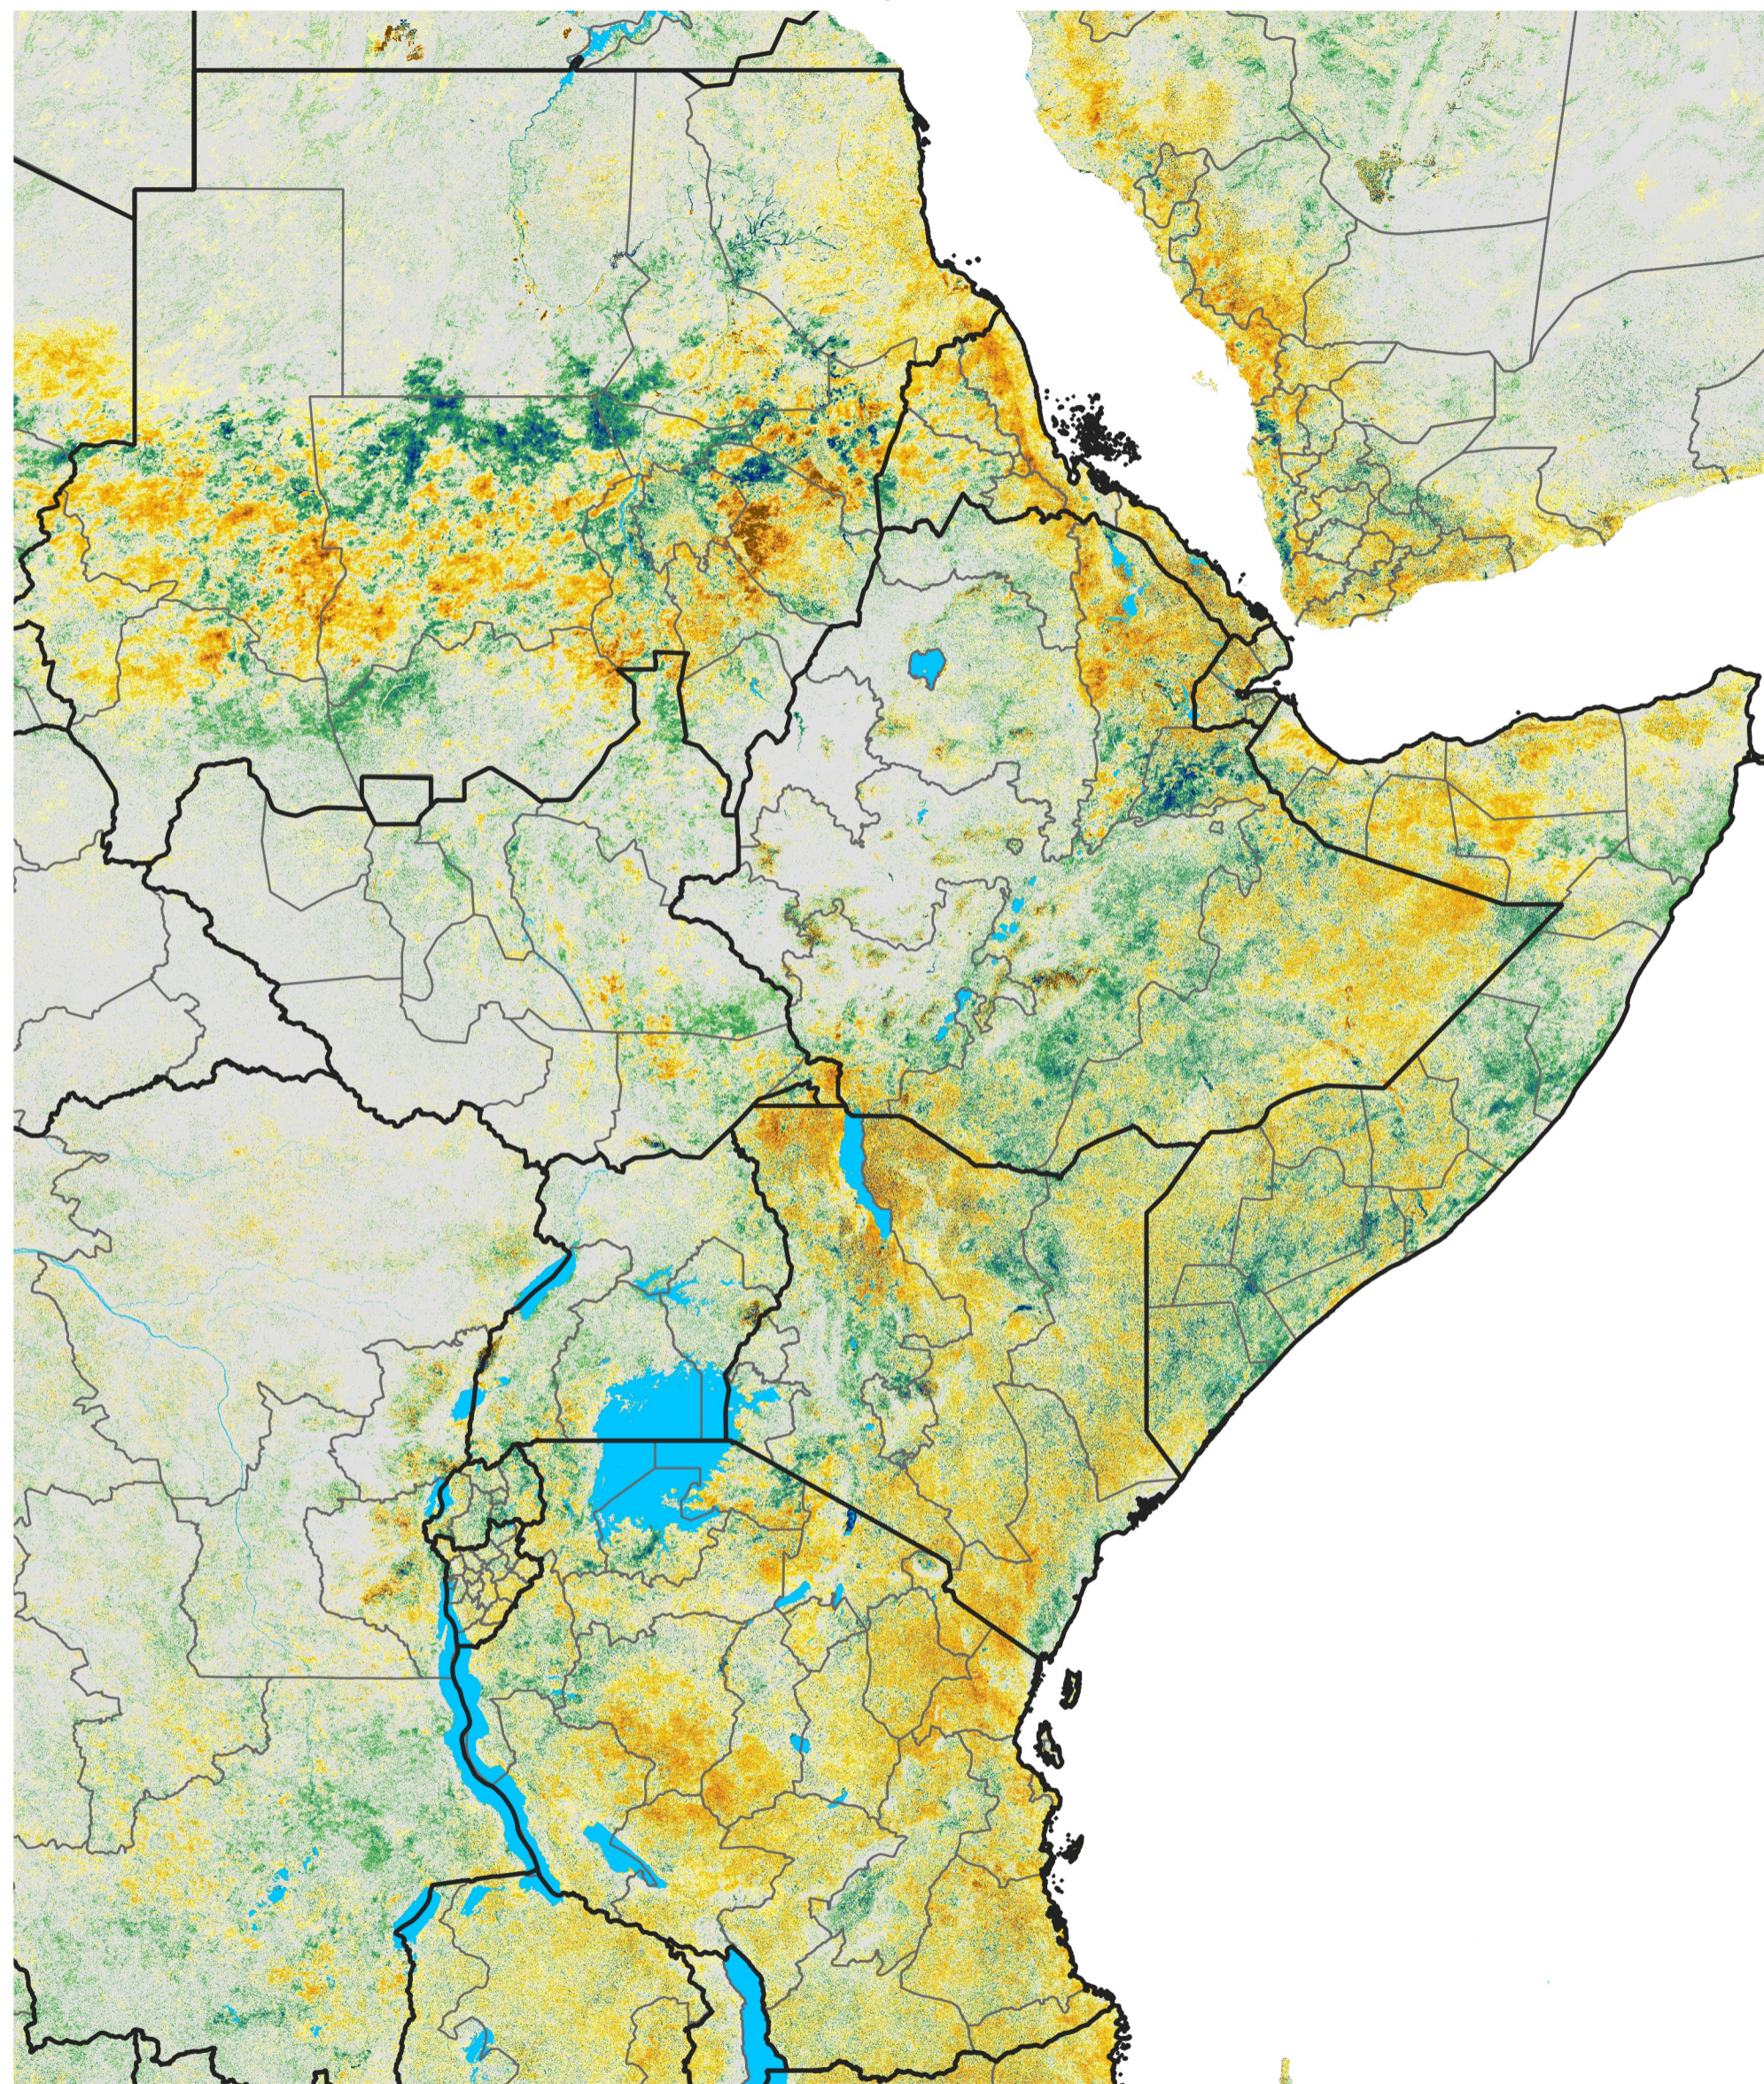

East Africa Percent of Mean NDVI

2013 / Mean (2012 - 2021)

Period 54 / Sep 21 - 30, 2013

Percent of Normal