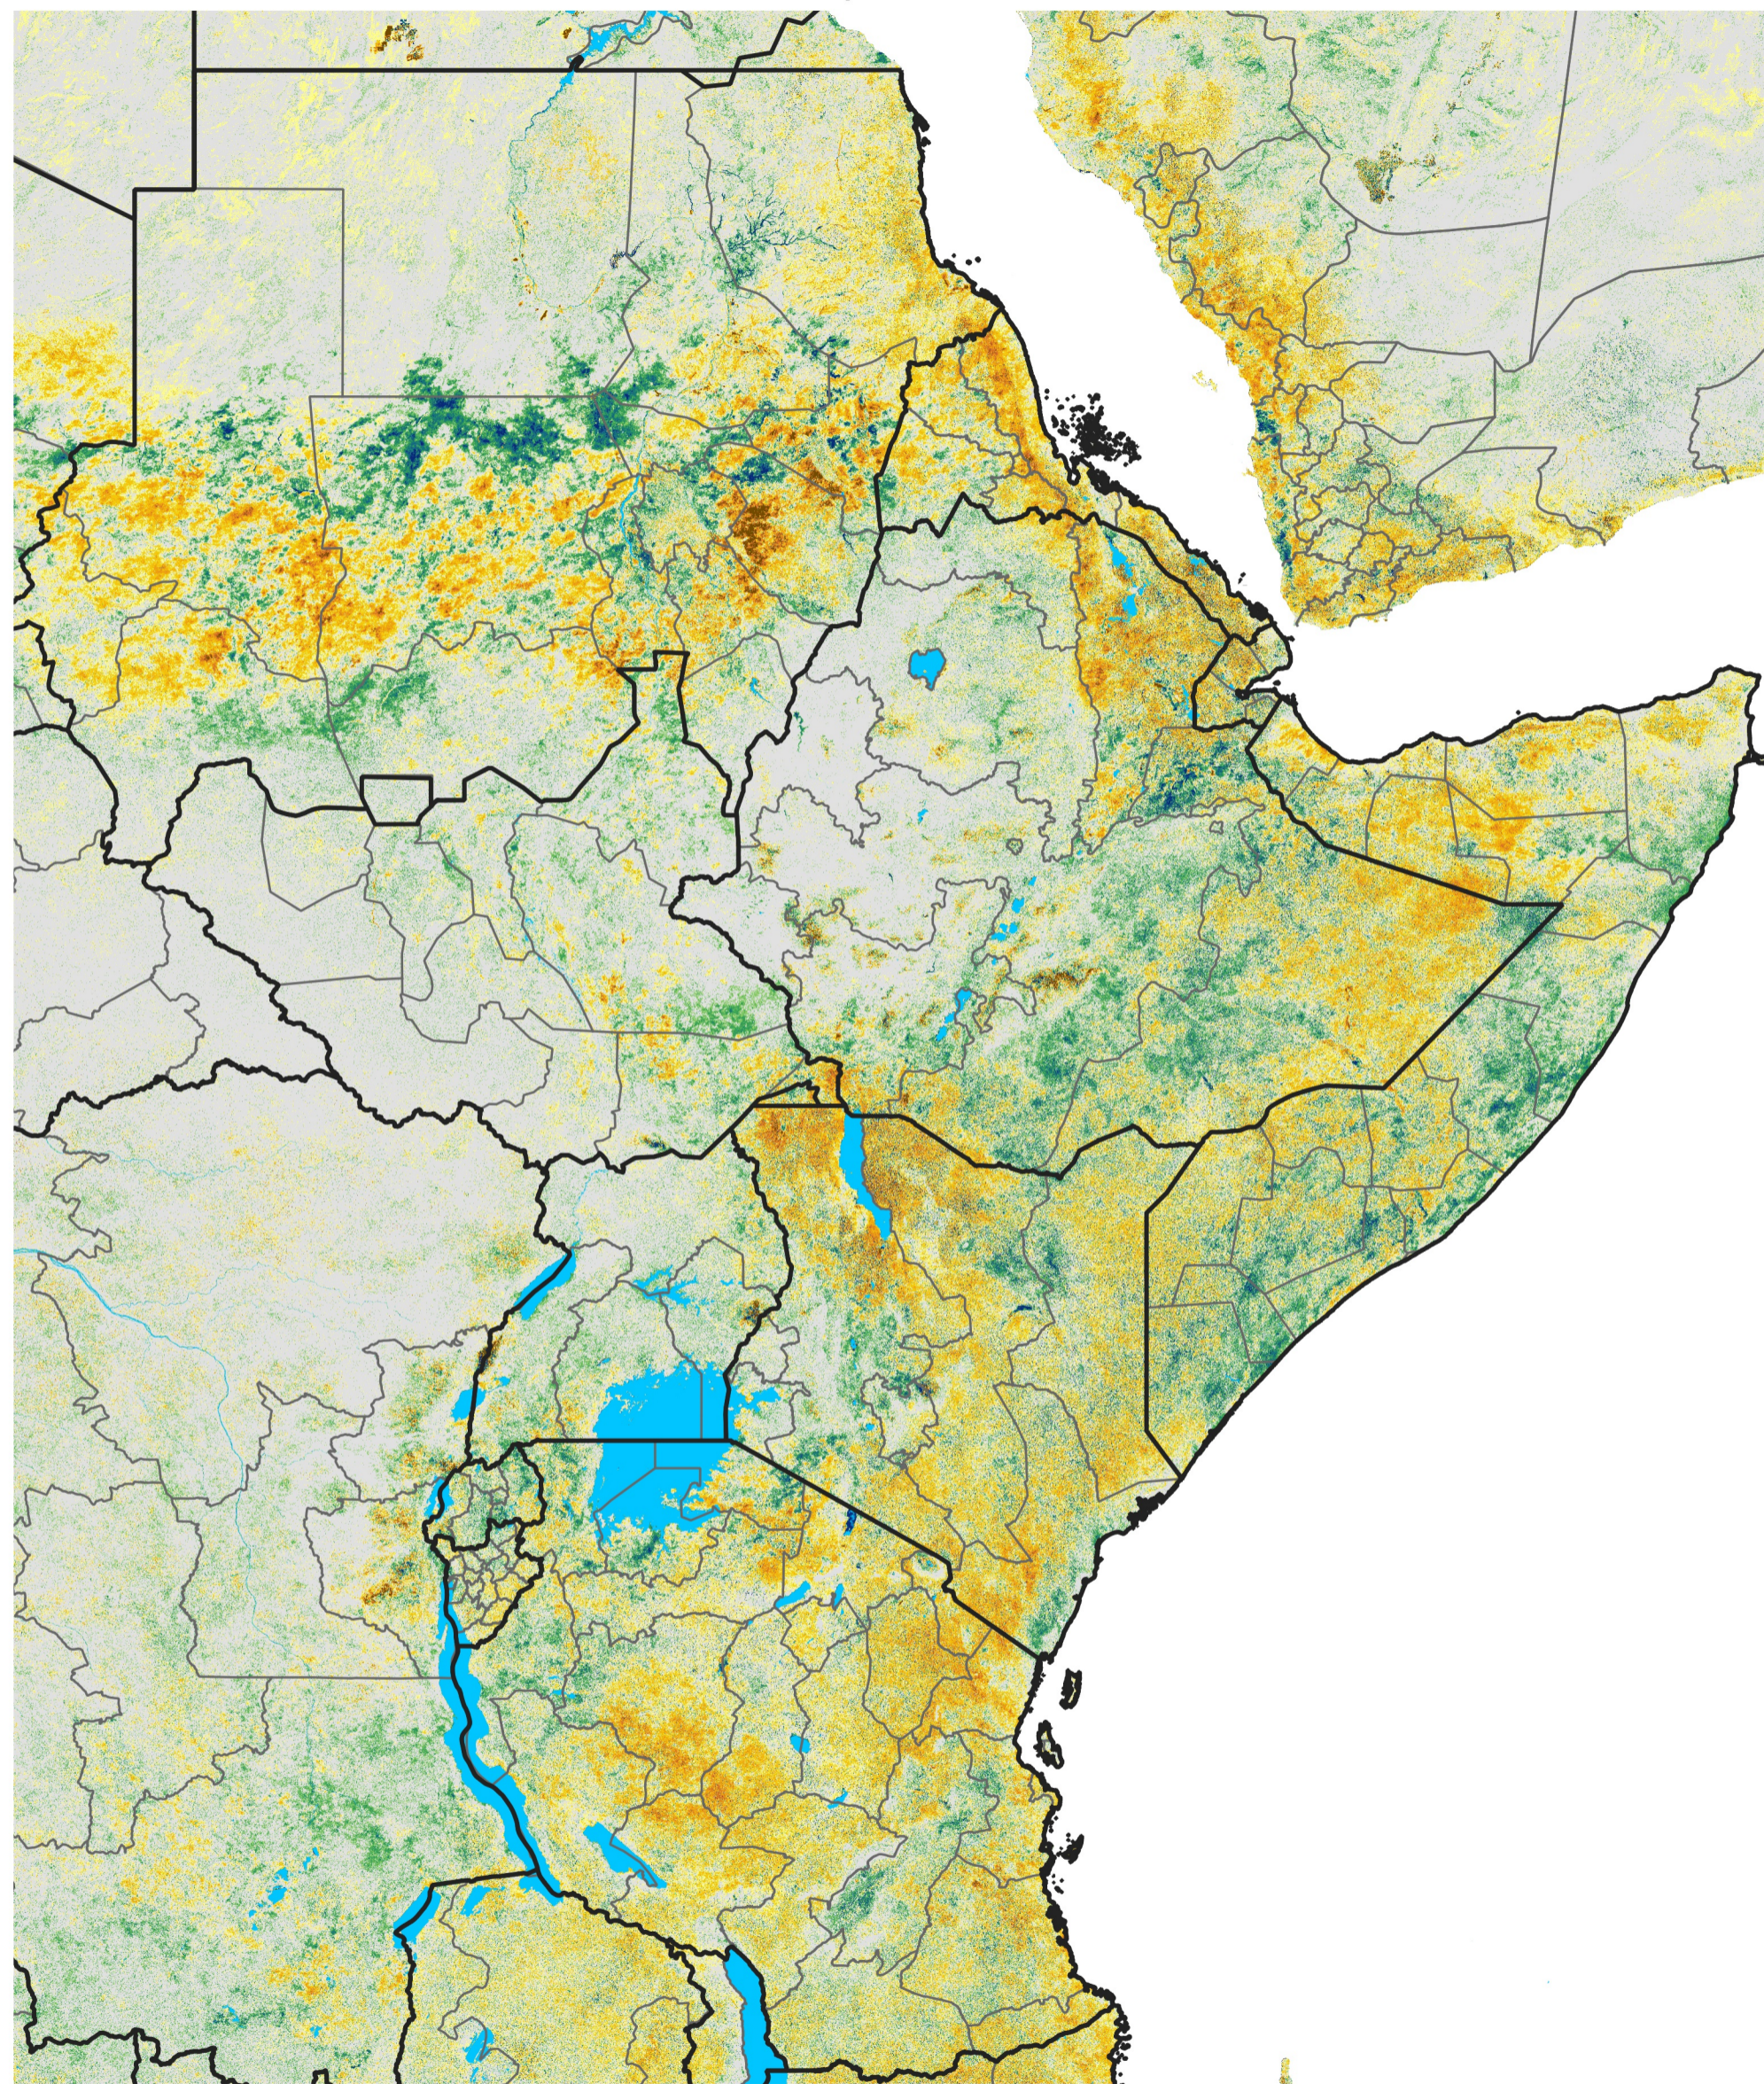

East Africa Percent of Mean NDVI

2013 / Mean (2012 - 2021)

Period 55 / Sep 26 - Oct 05, 2013

Percent of Normal