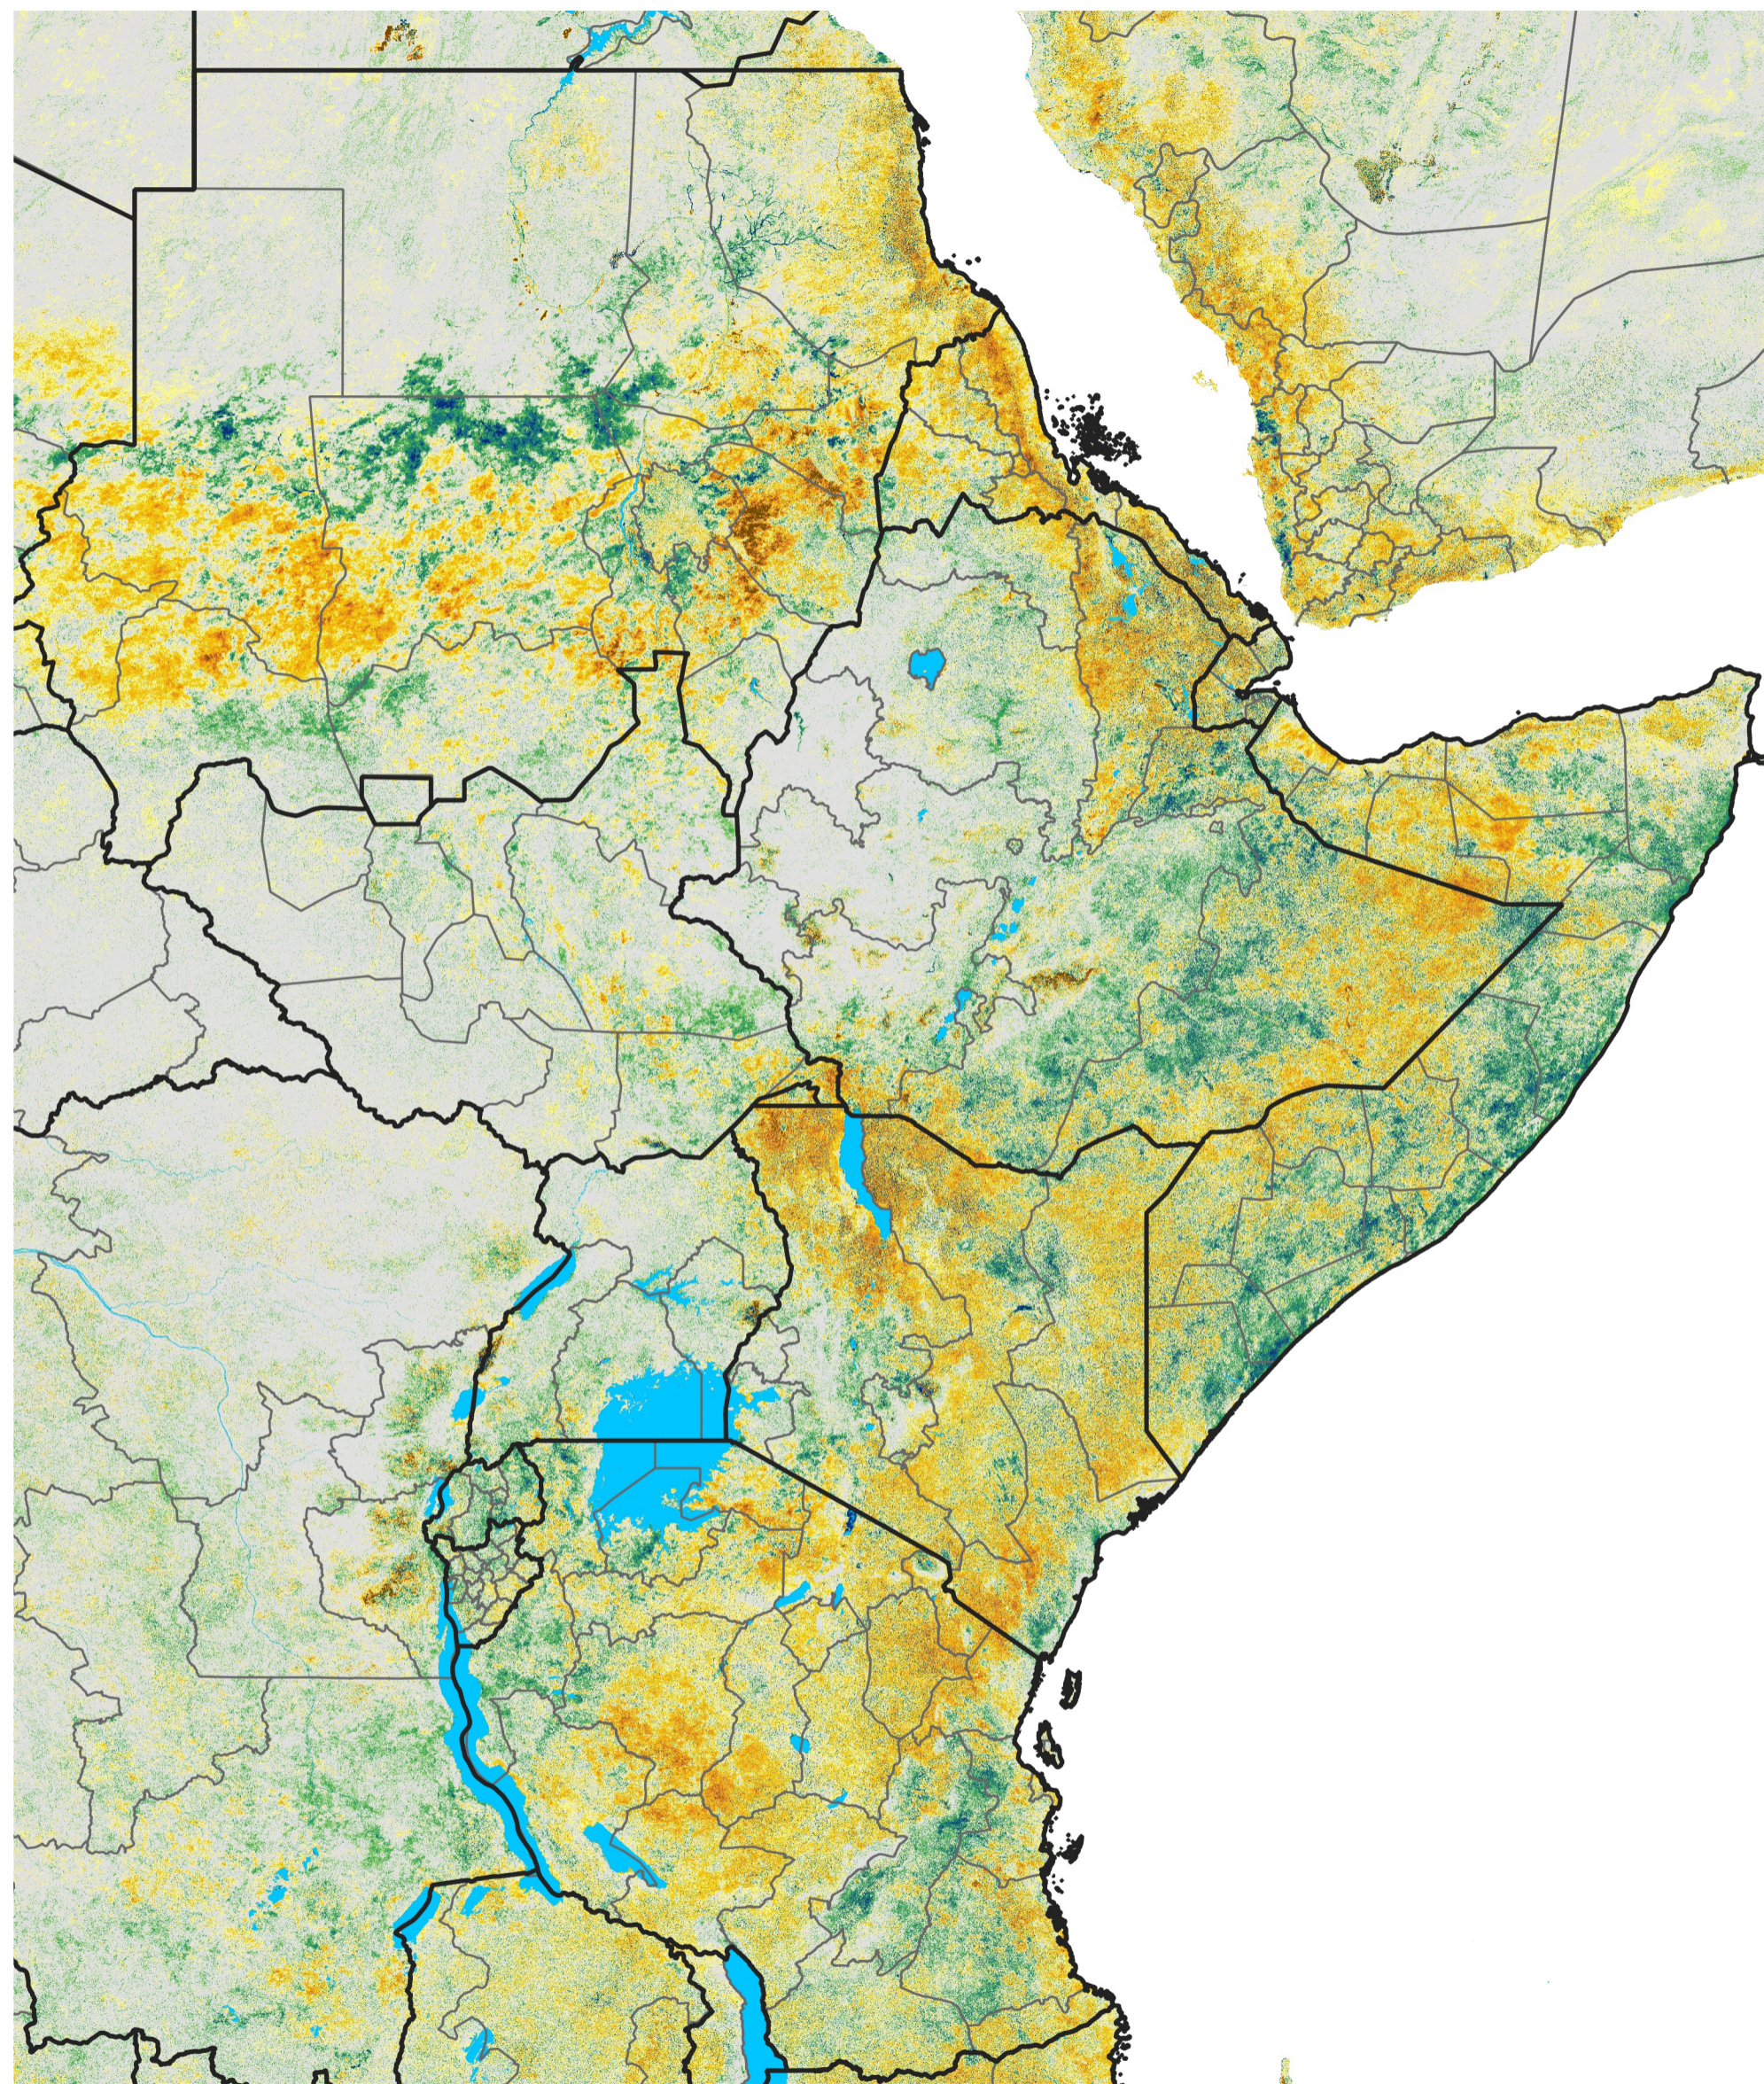

East Africa Percent of Mean NDVI

2013 / Mean (2012 - 2021)

Period 57 / Oct 06 - 15, 2013

Percent of Normal