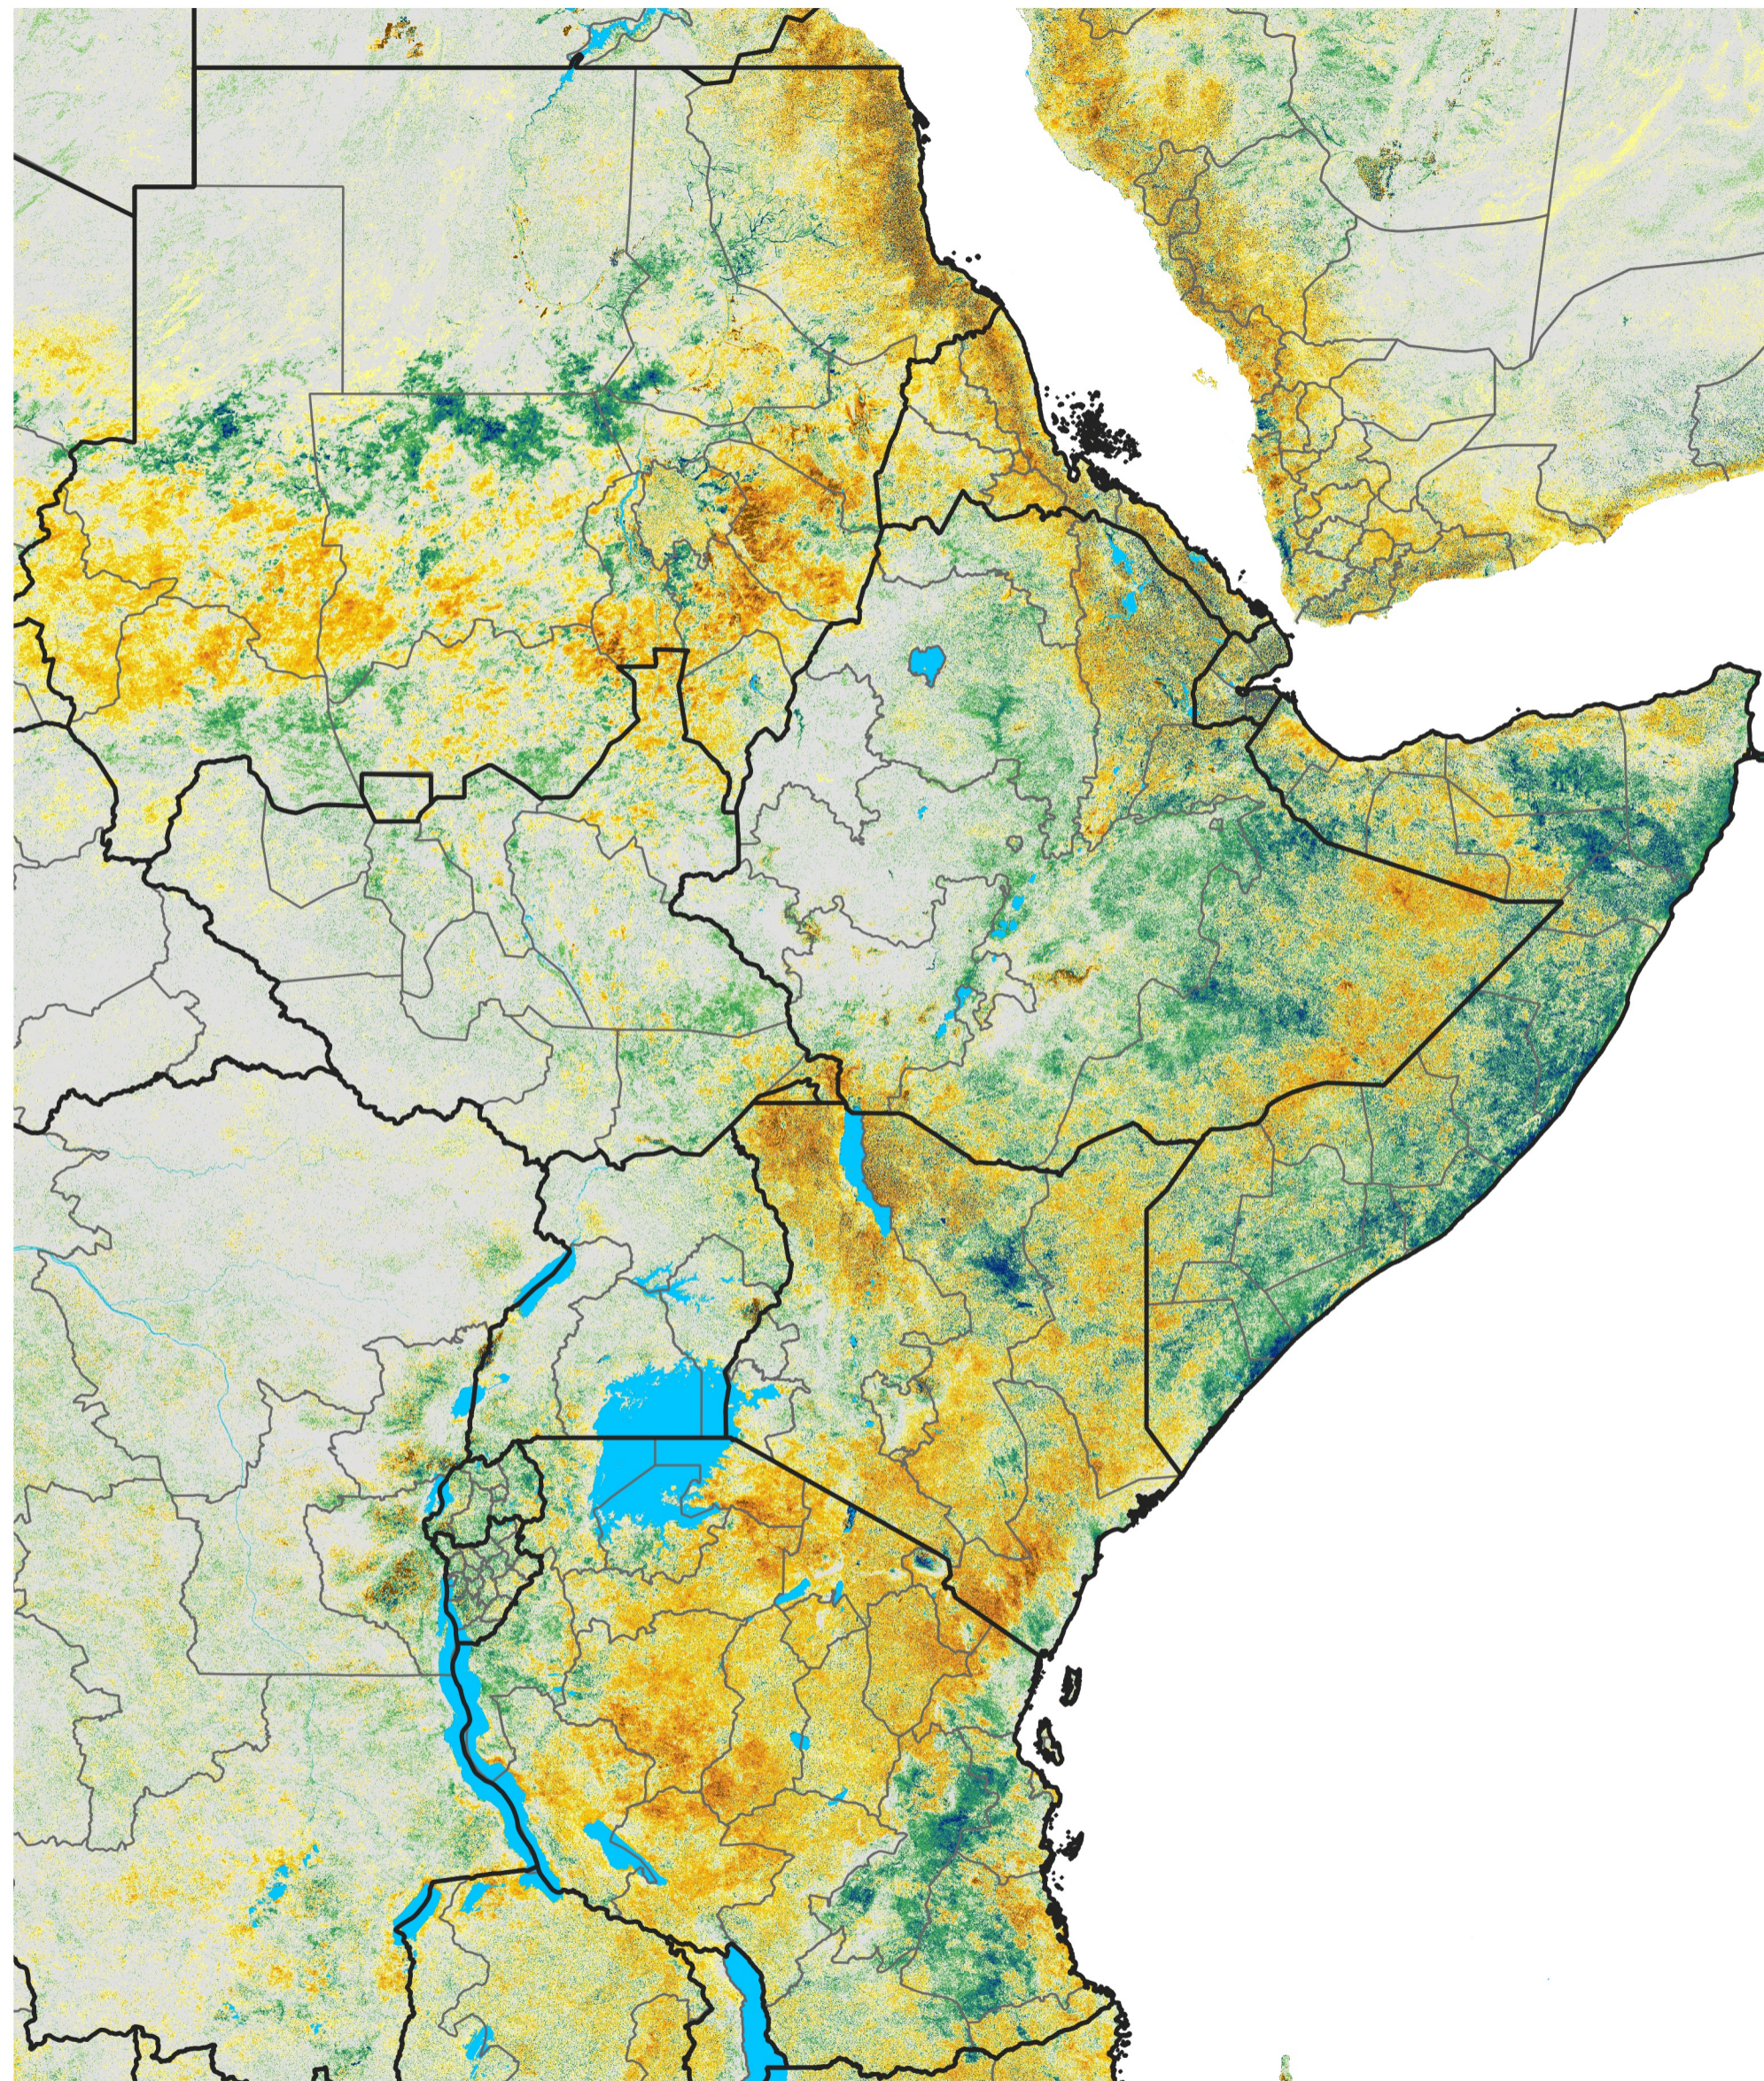

East Africa Percent of Mean NDVI

2013 / Mean (2012 - 2021)

Period 61 / Oct 26 - Nov 05, 2013

Percent of Normal