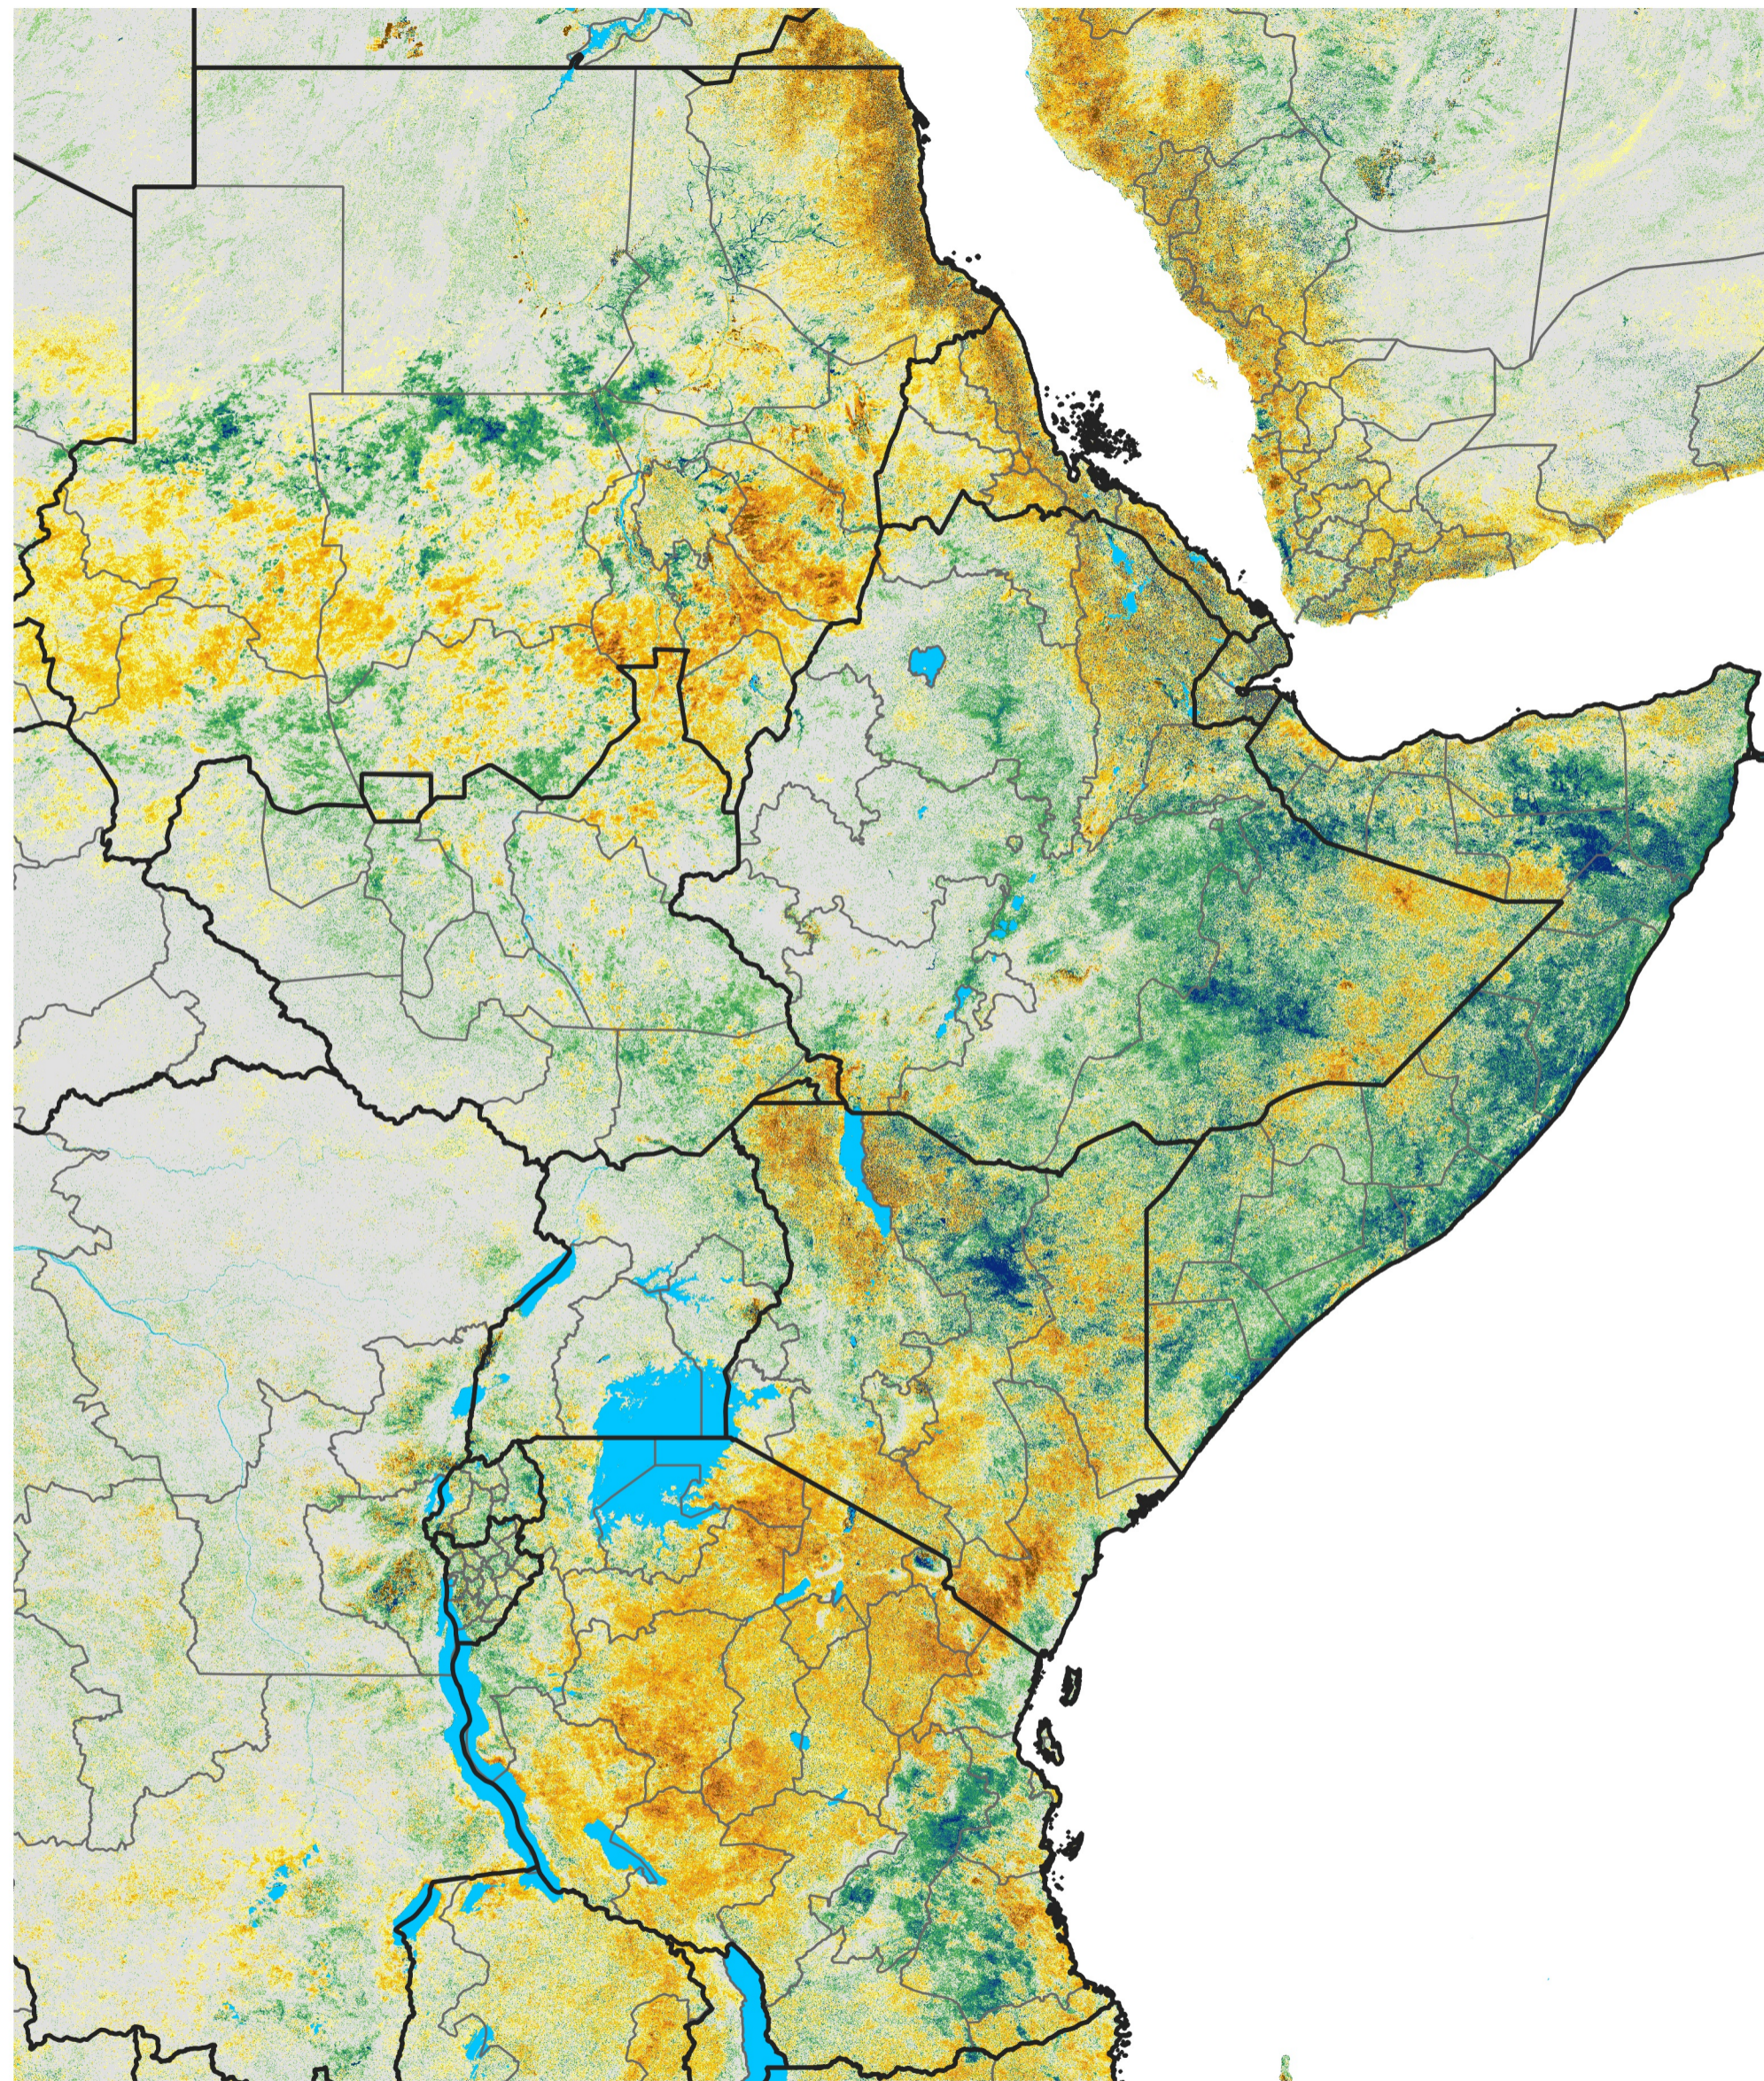

East Africa Percent of Mean NDVI

2013 / Mean (2012 - 2021)

Period 63 / Nov 06 - 15, 2013

Percent of Normal