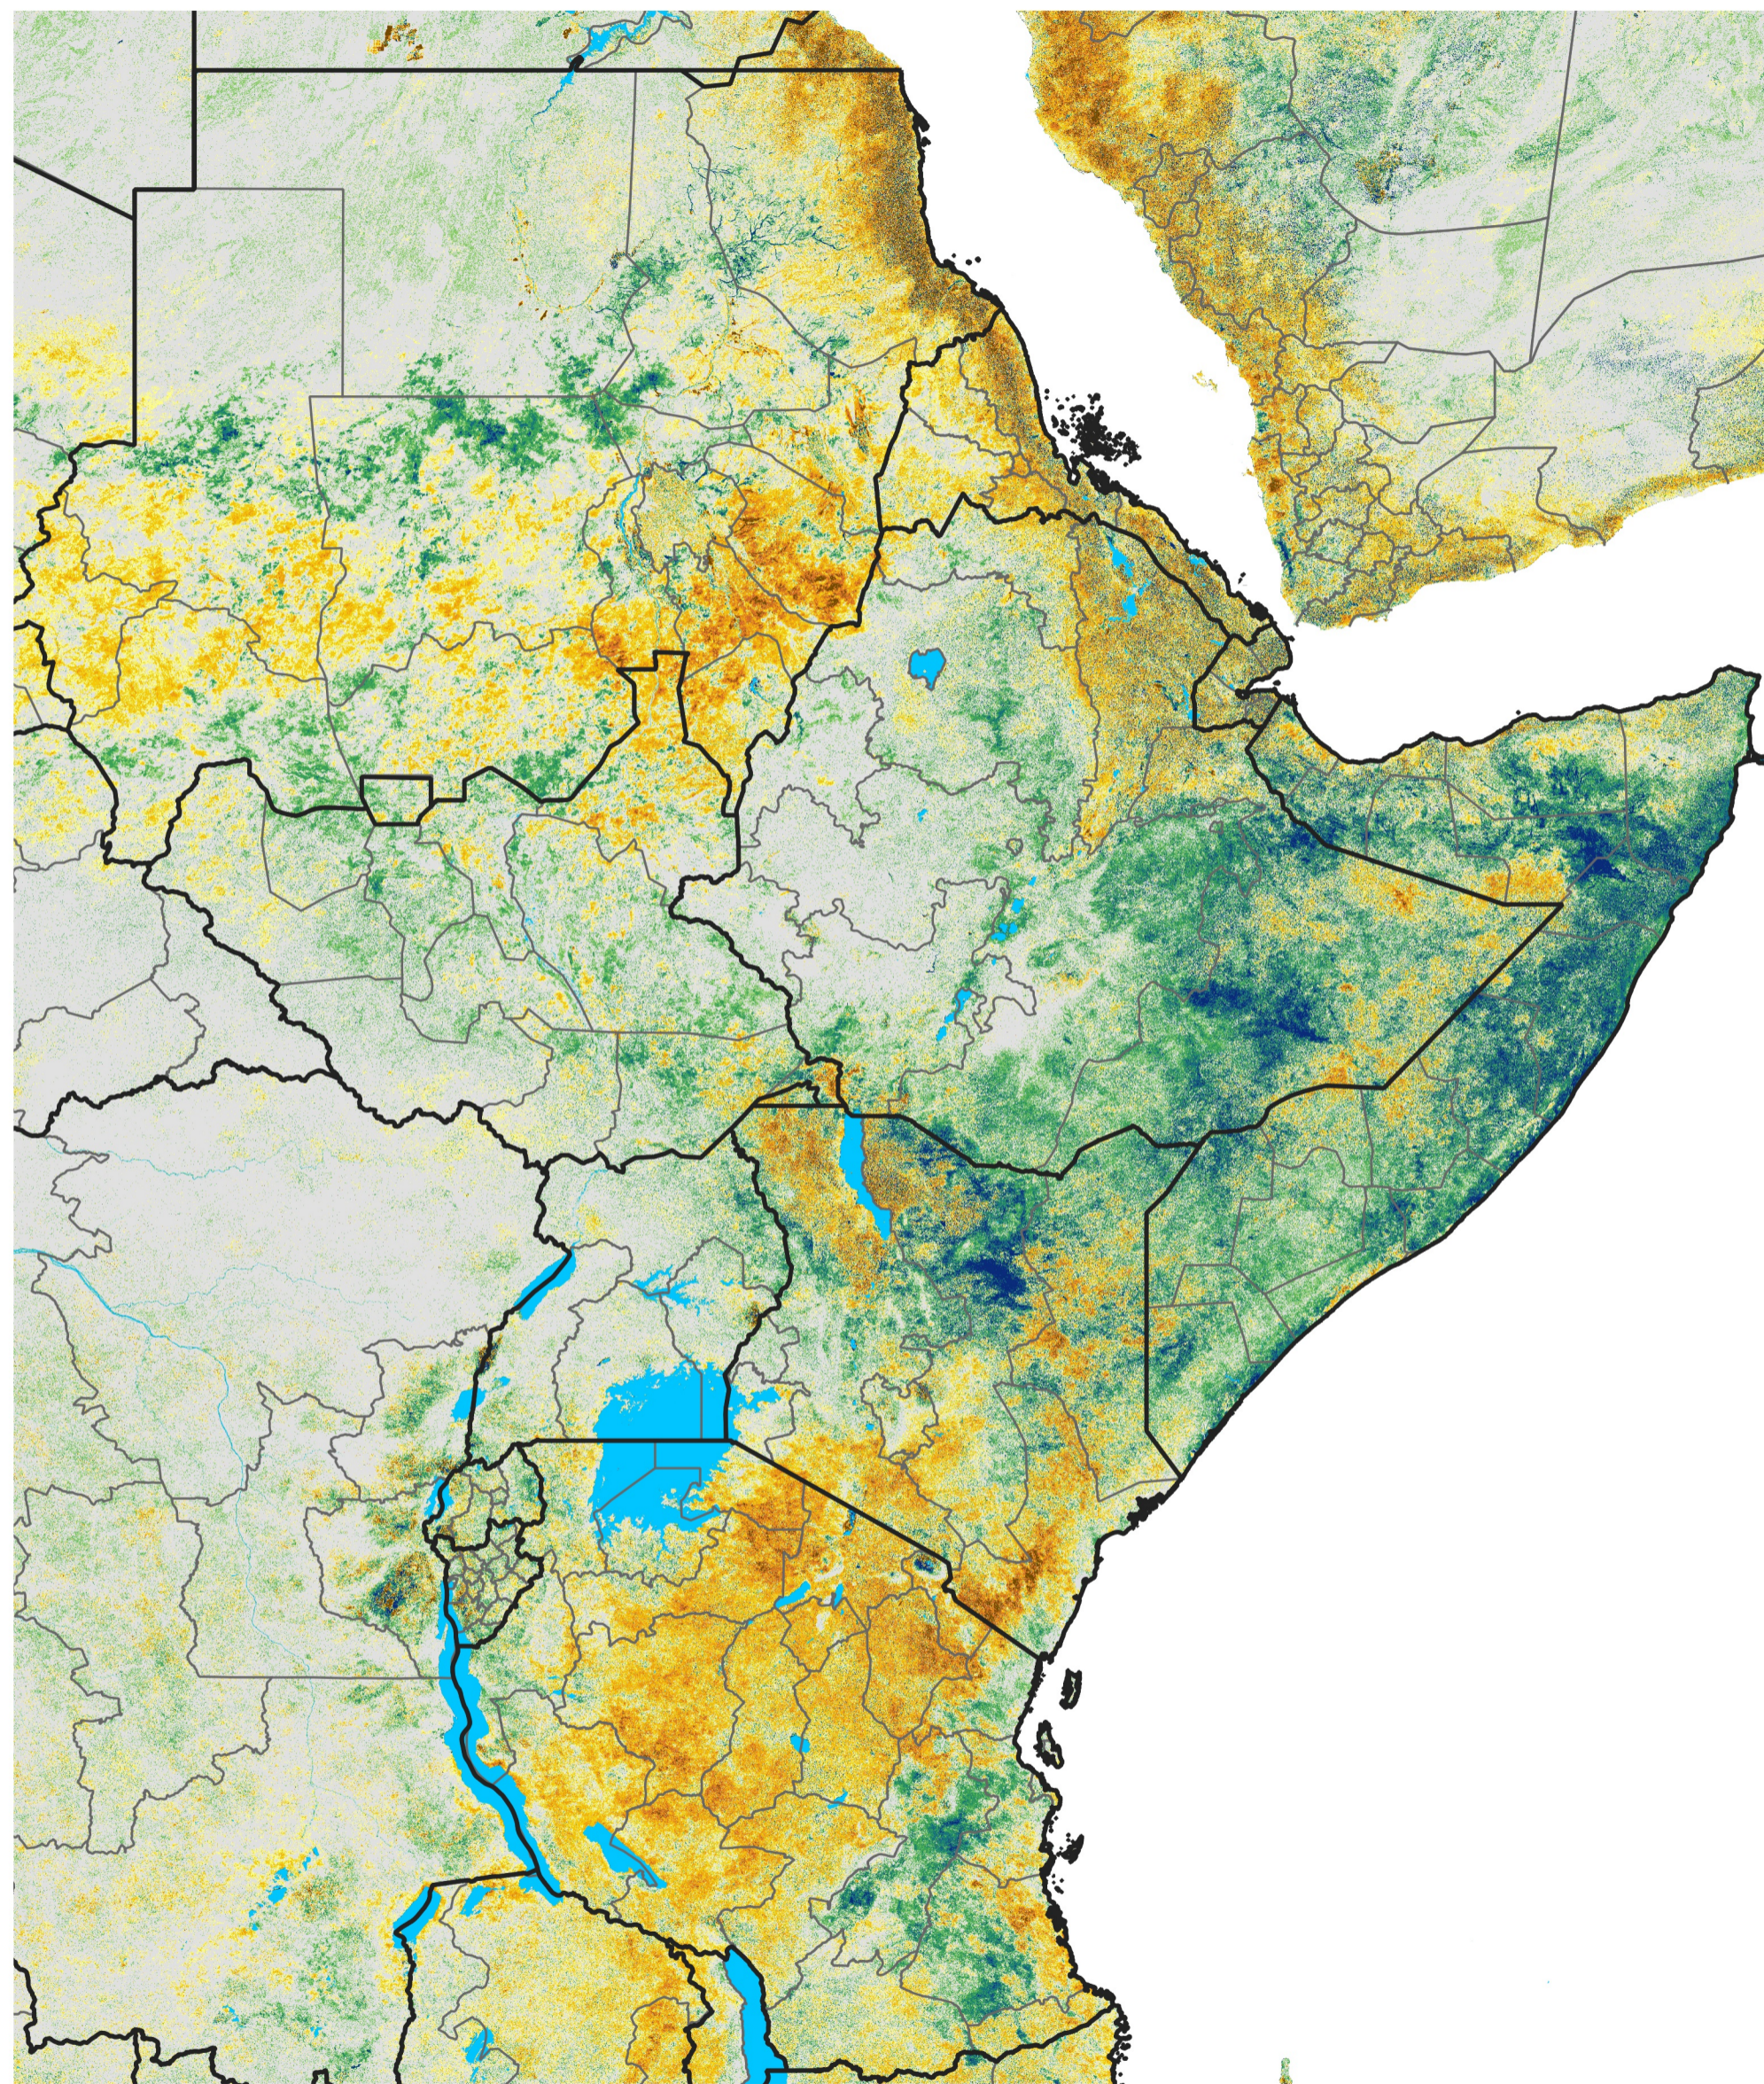

East Africa Percent of Mean NDVI

2013 / Mean (2012 - 2021)
Period 65 / Nov 16 - 25, 2013

Percent of Normal