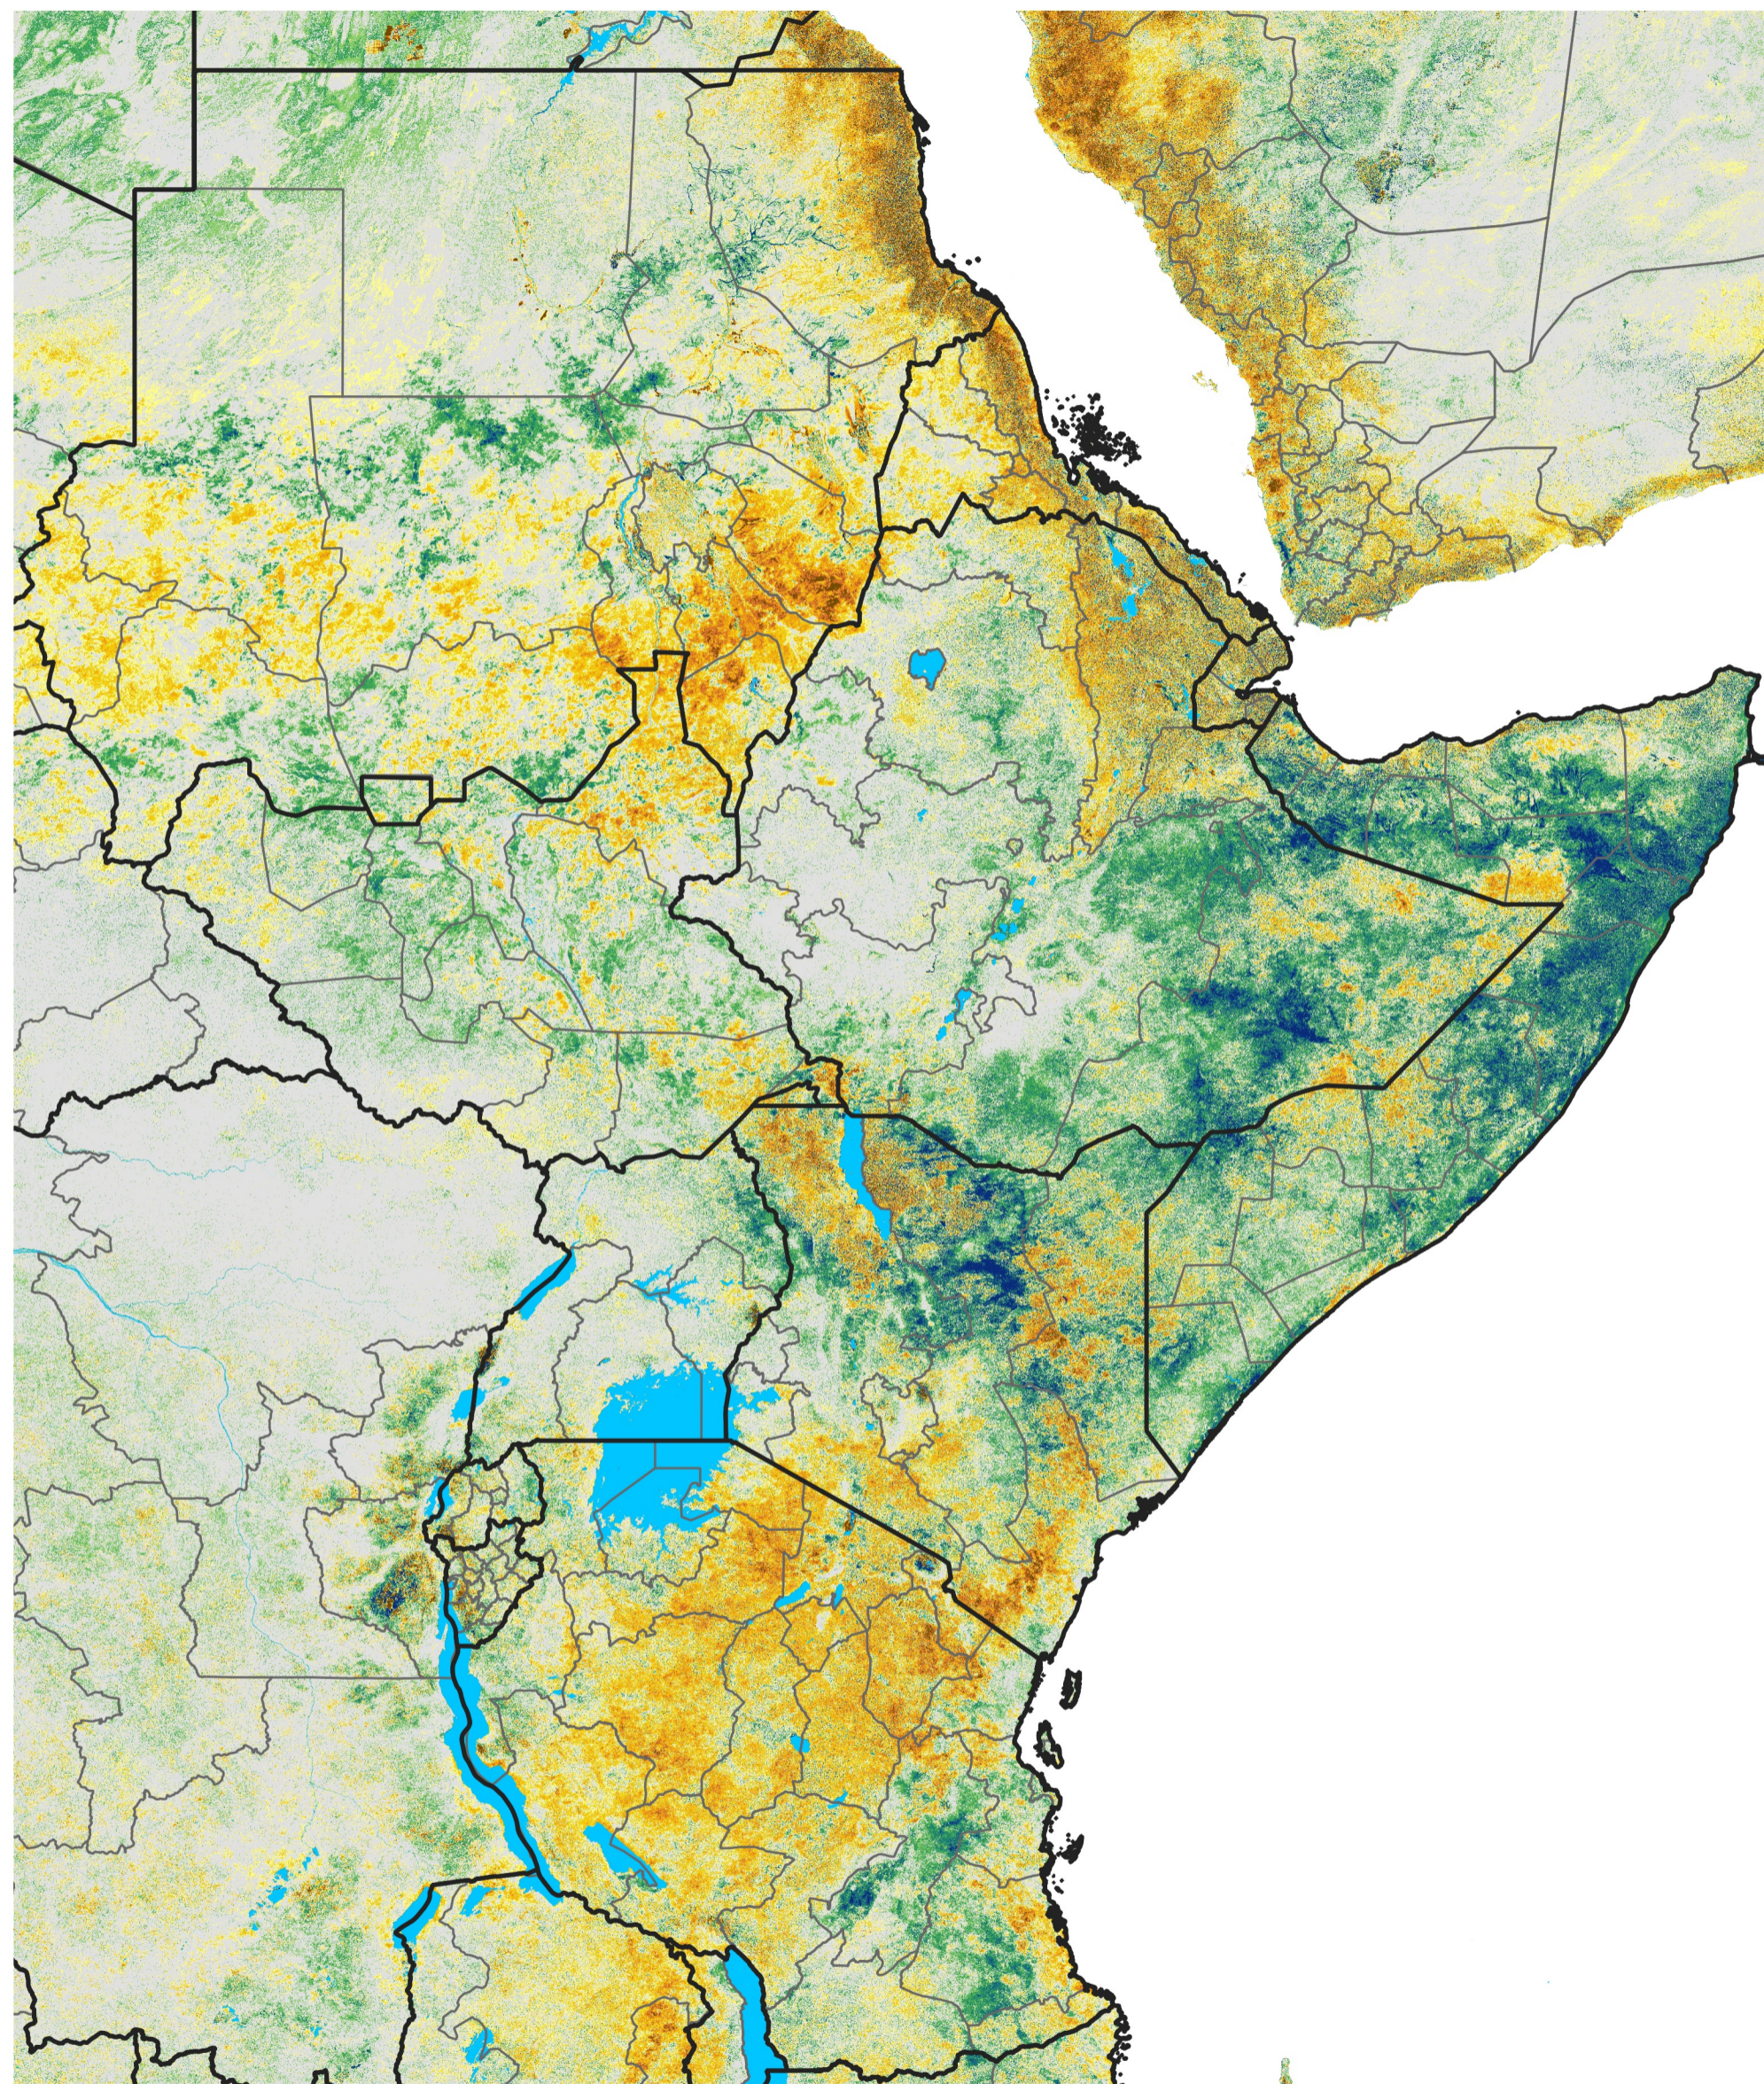

East Africa Percent of Mean NDVI

2013 / Mean (2012 - 2021)

Period 67 / Nov 26 - Dec 05, 2013

Percent of Normal