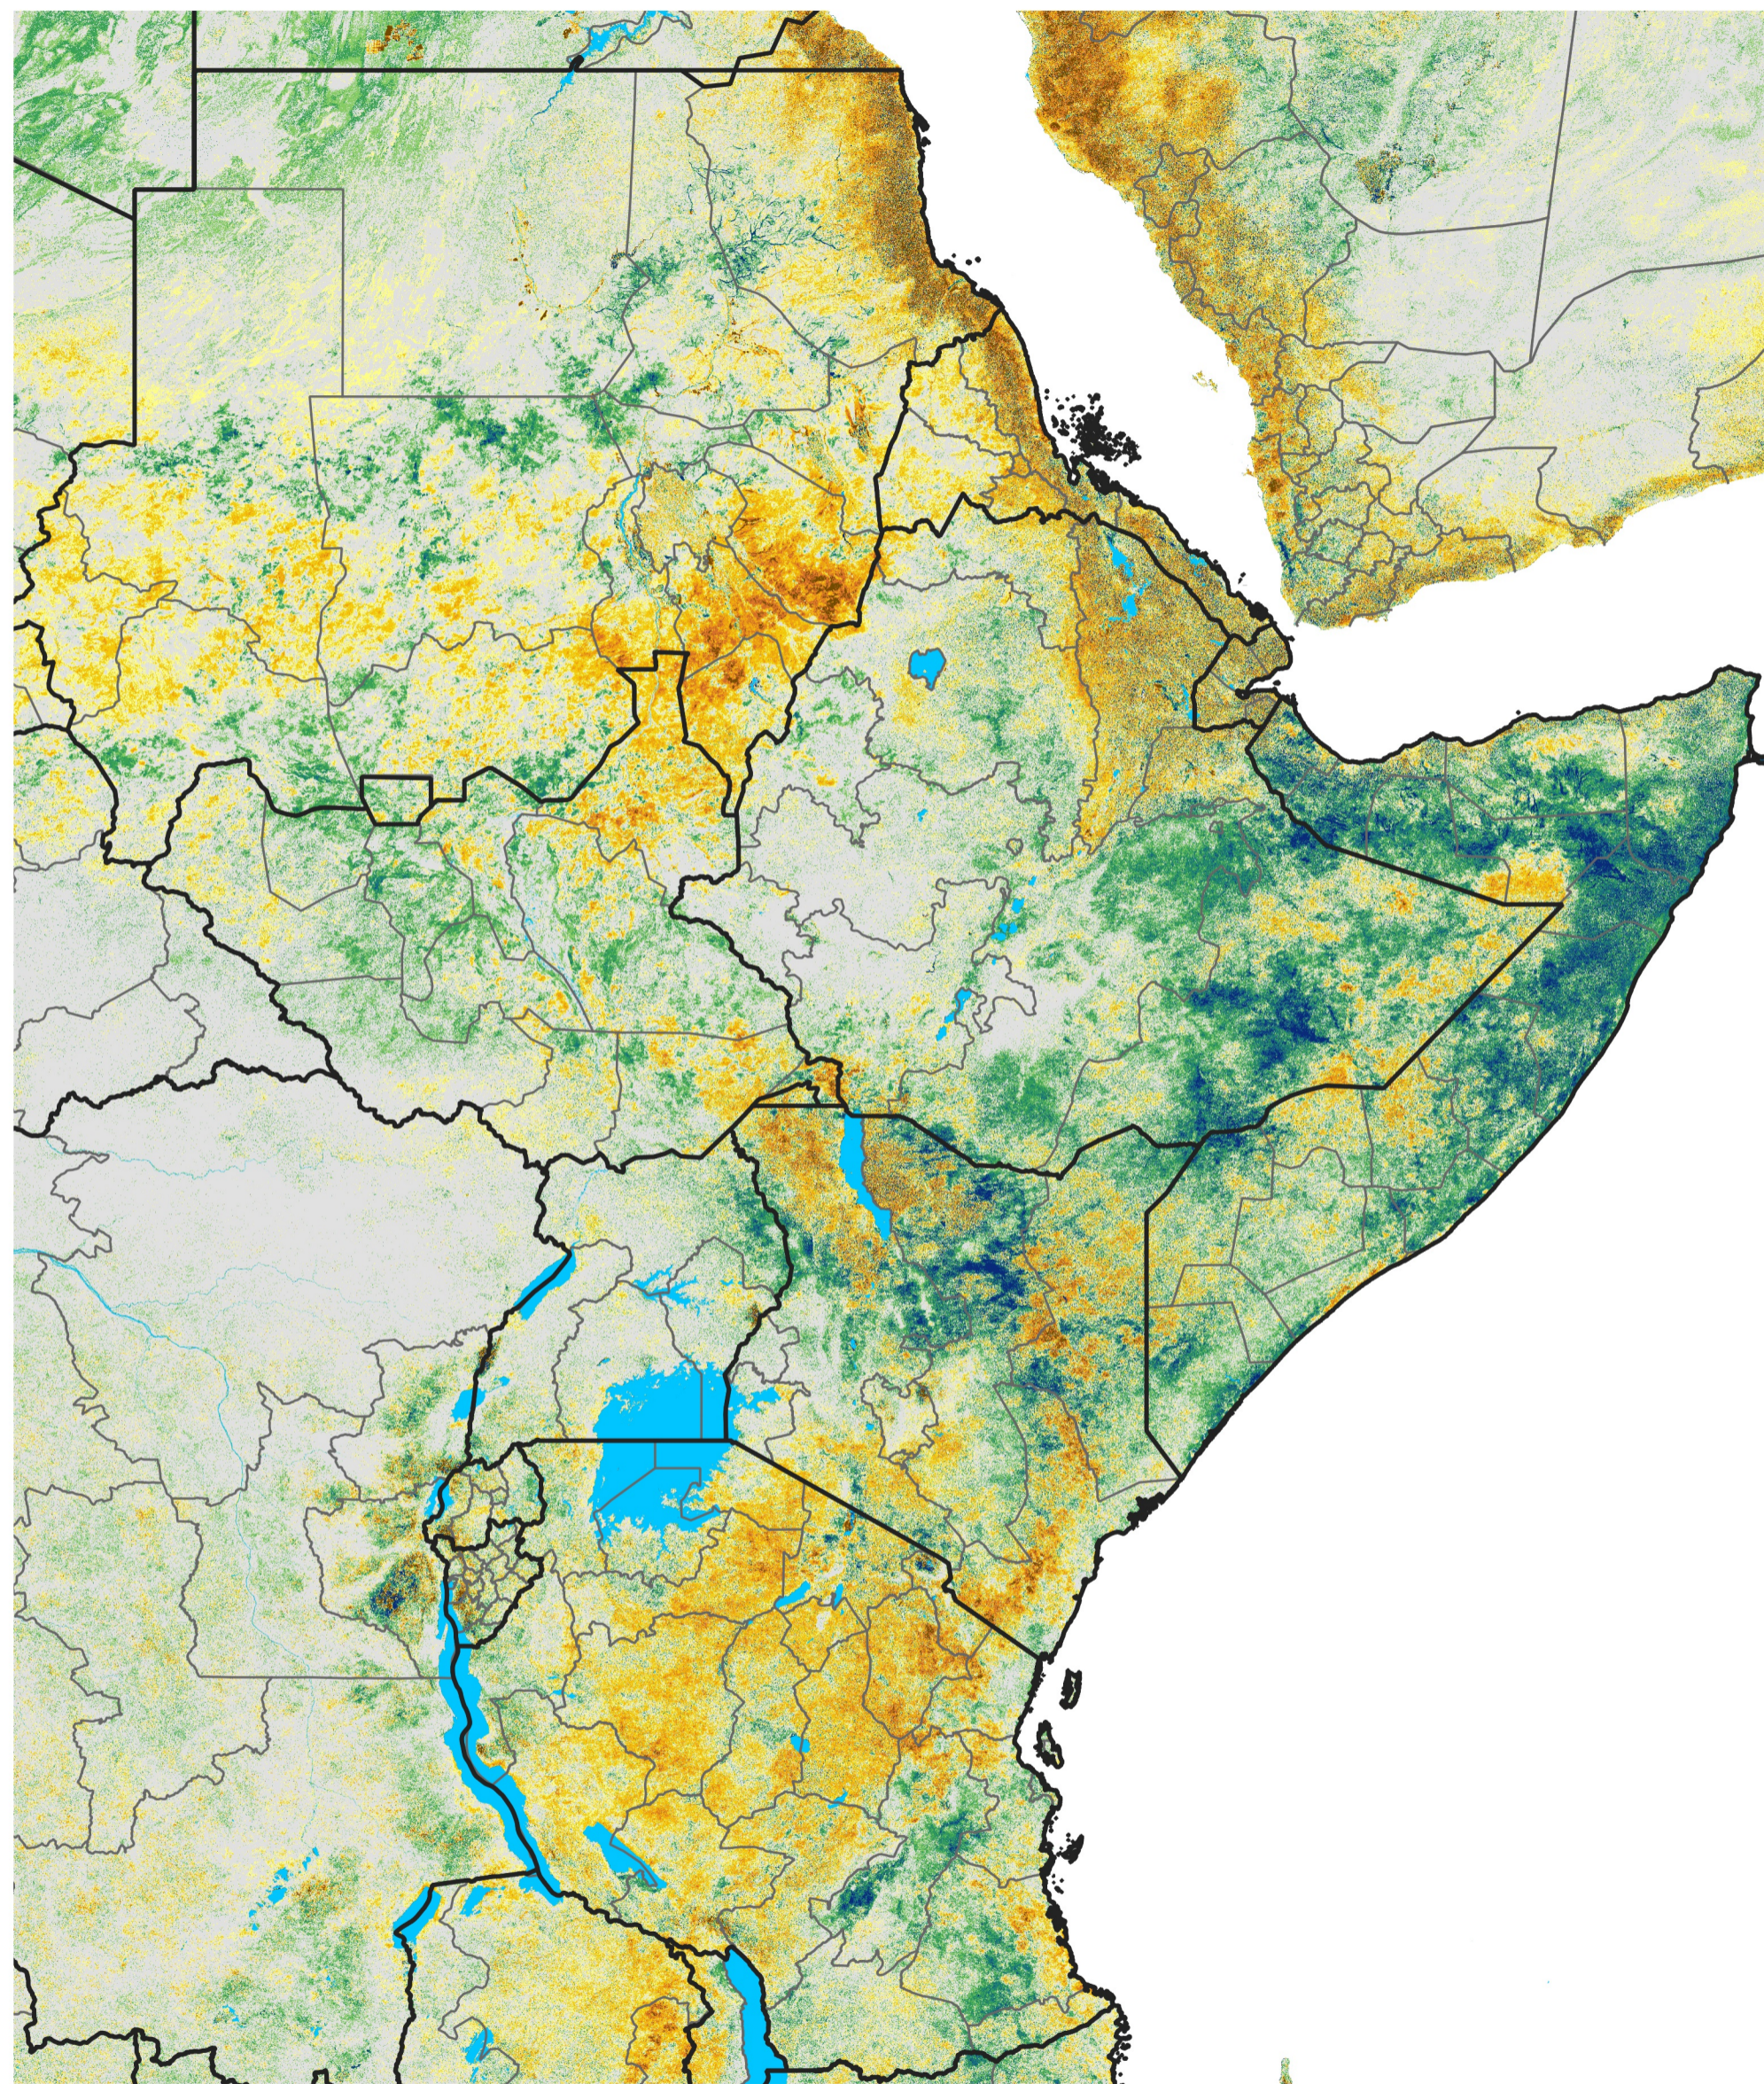

East Africa Percent of Mean NDVI

2013 / Mean (2012 - 2021)

Period 68 / Dec 01 - 10, 2013

Percent of Normal