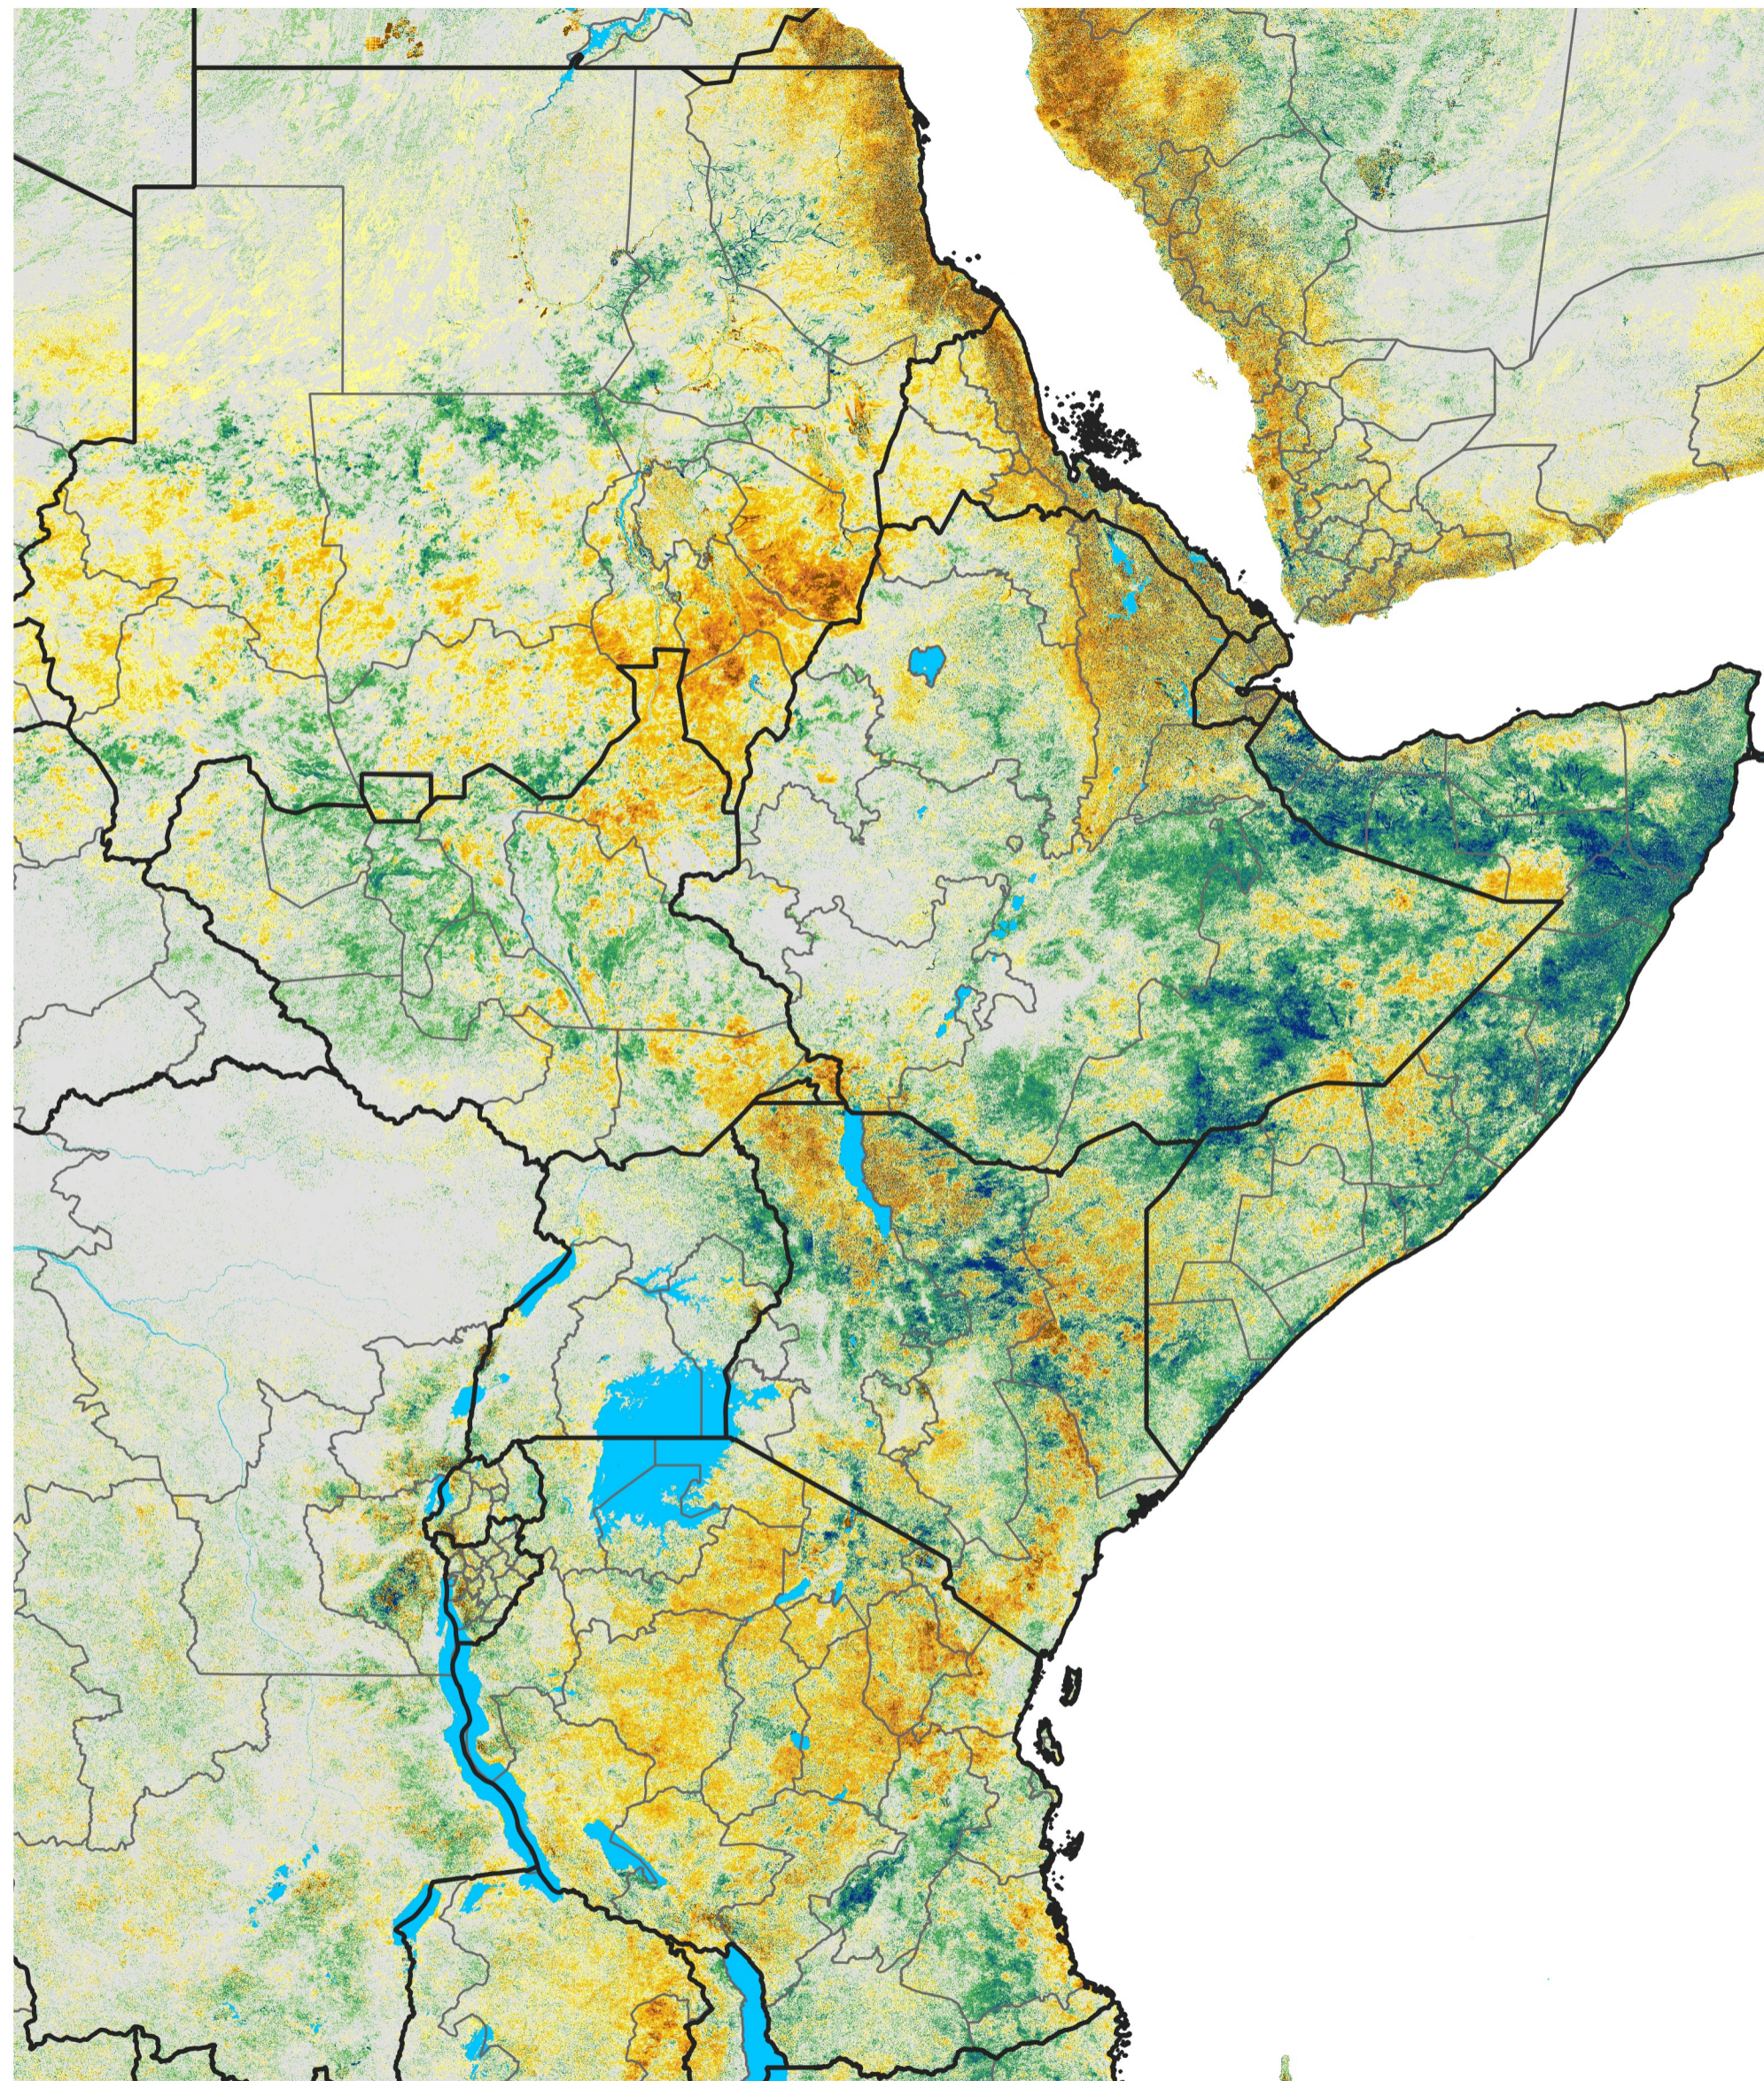

East Africa Percent of Mean NDVI

2013 / Mean (2012 - 2021)

Period 69 / Dec 06 - 15, 2013

Percent of Normal