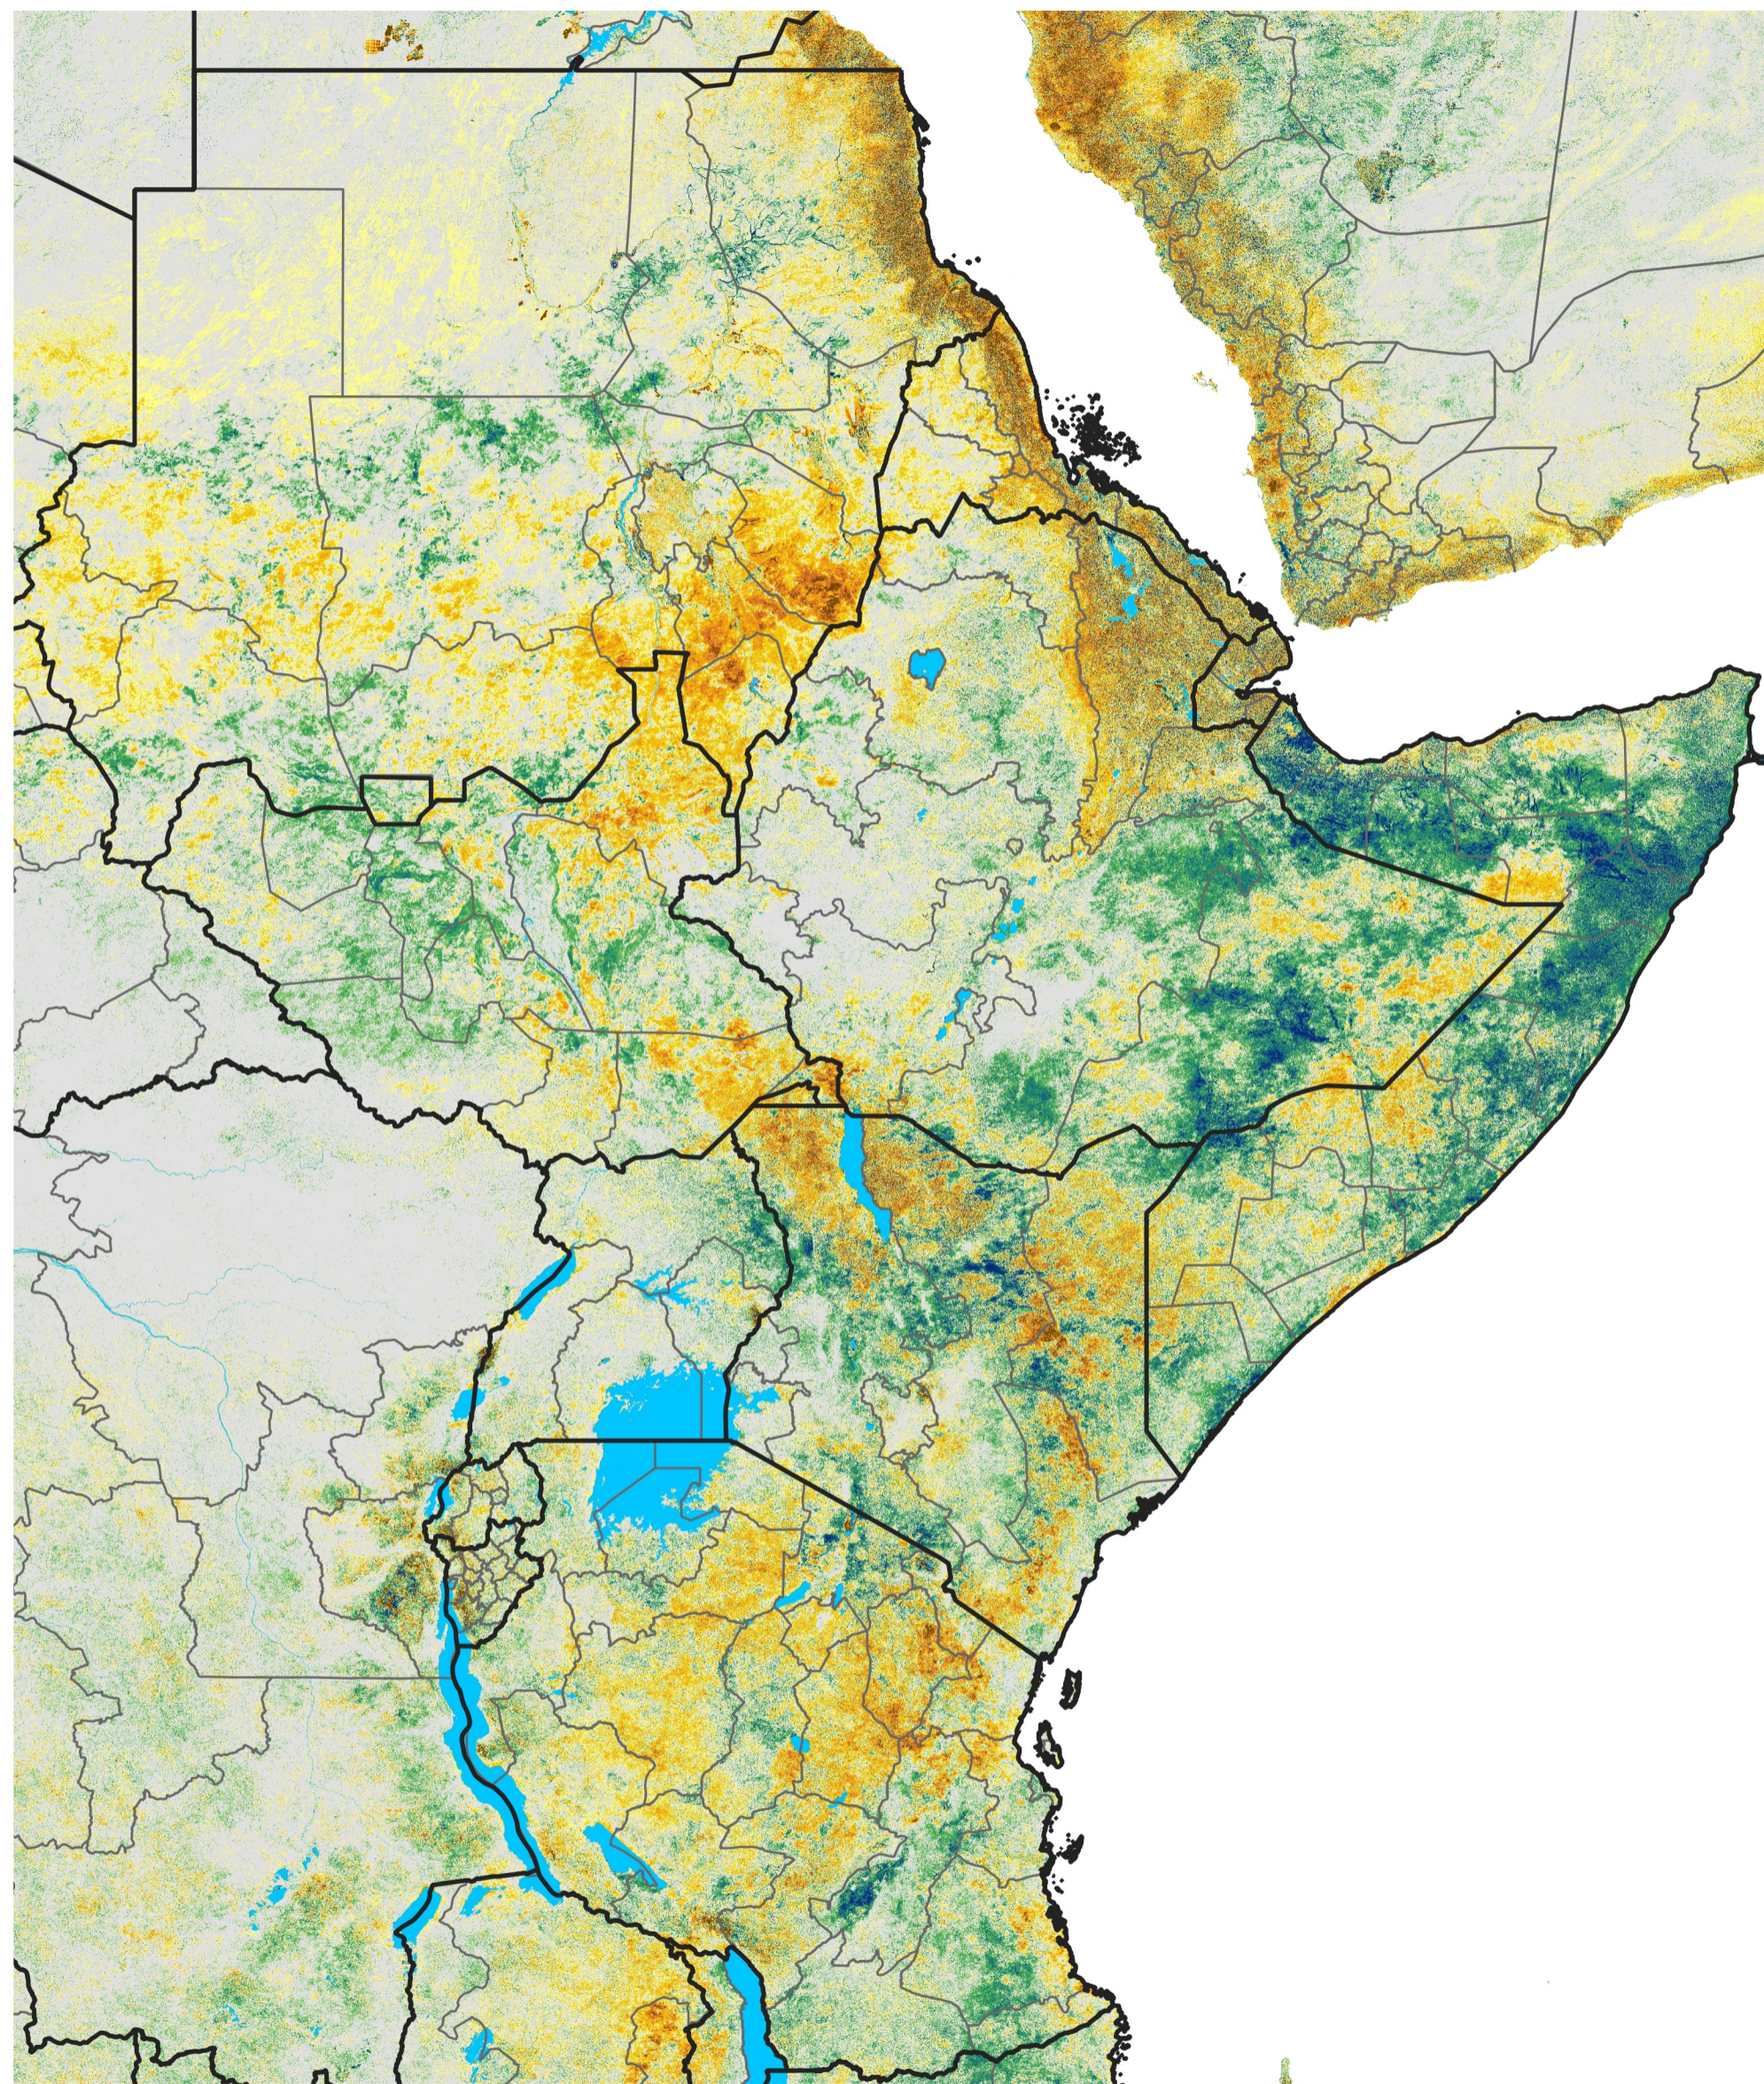

East Africa Percent of Mean NDVI

2013 / Mean (2012 - 2021)

Period 70 / Dec 11 - 20, 2013

Percent of Normal