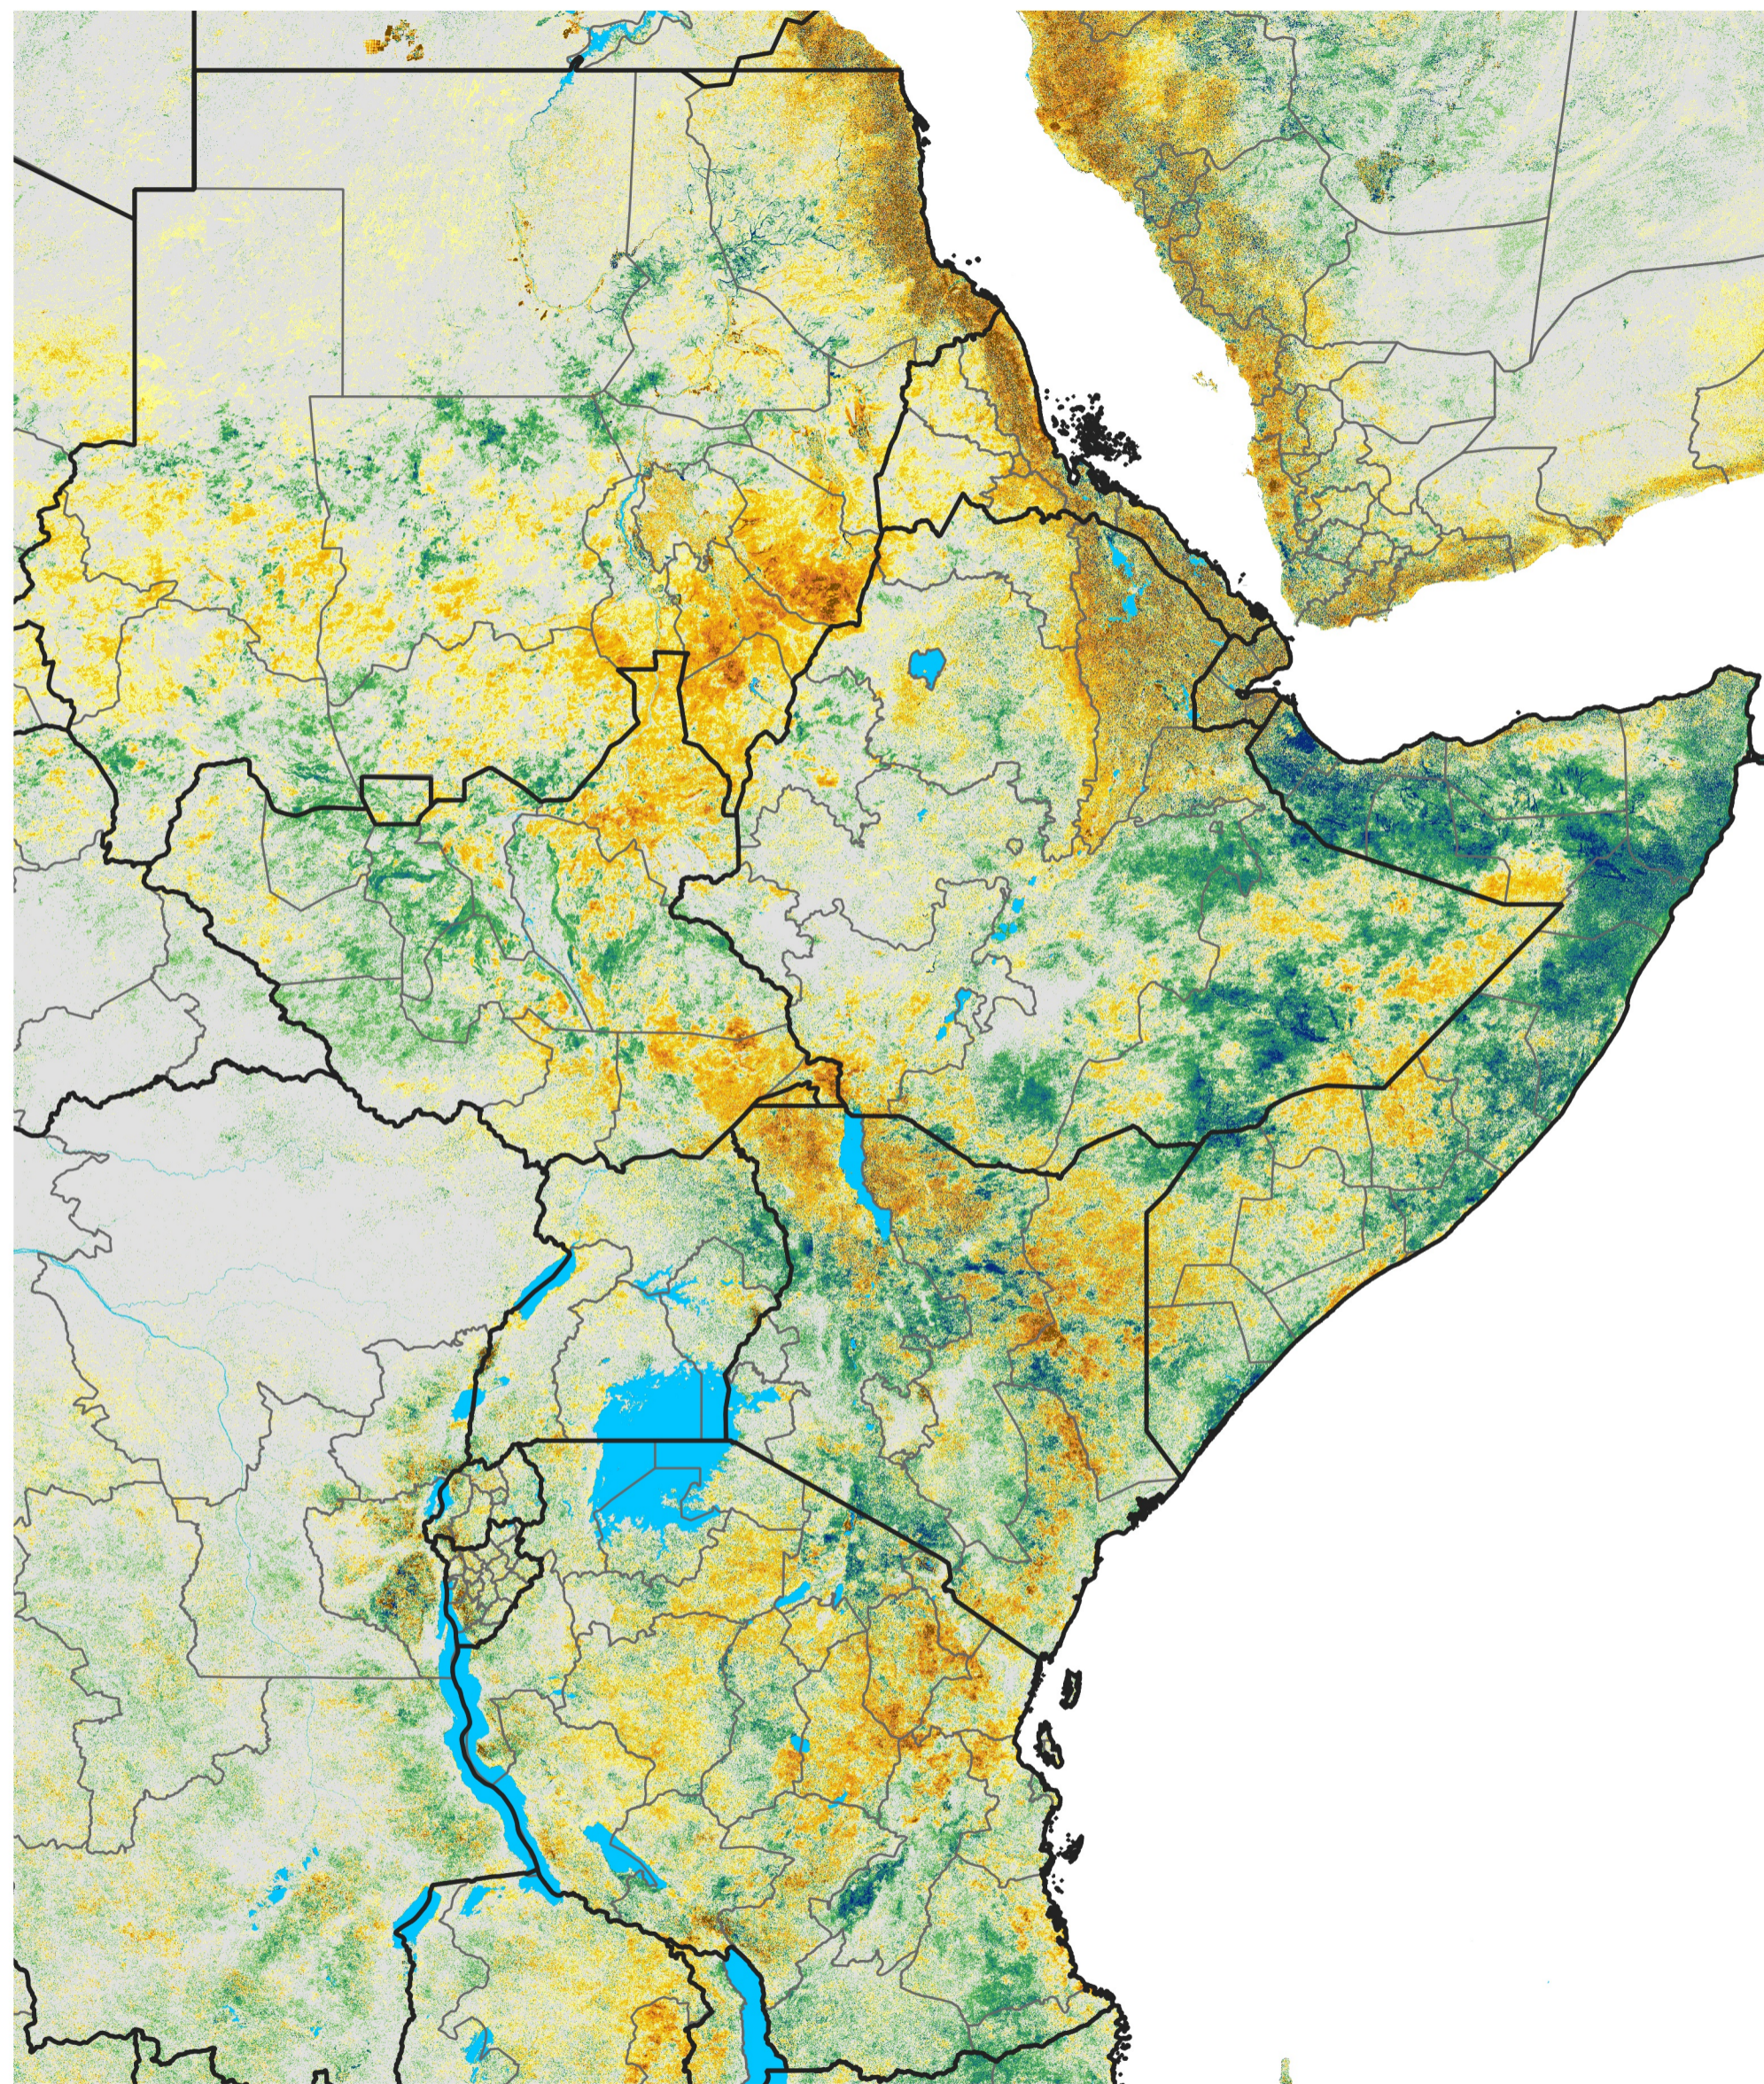

East Africa Percent of Mean NDVI

2013 / Mean (2012 - 2021)

Period 71 / Dec 16 - 25, 2013

Percent of Normal