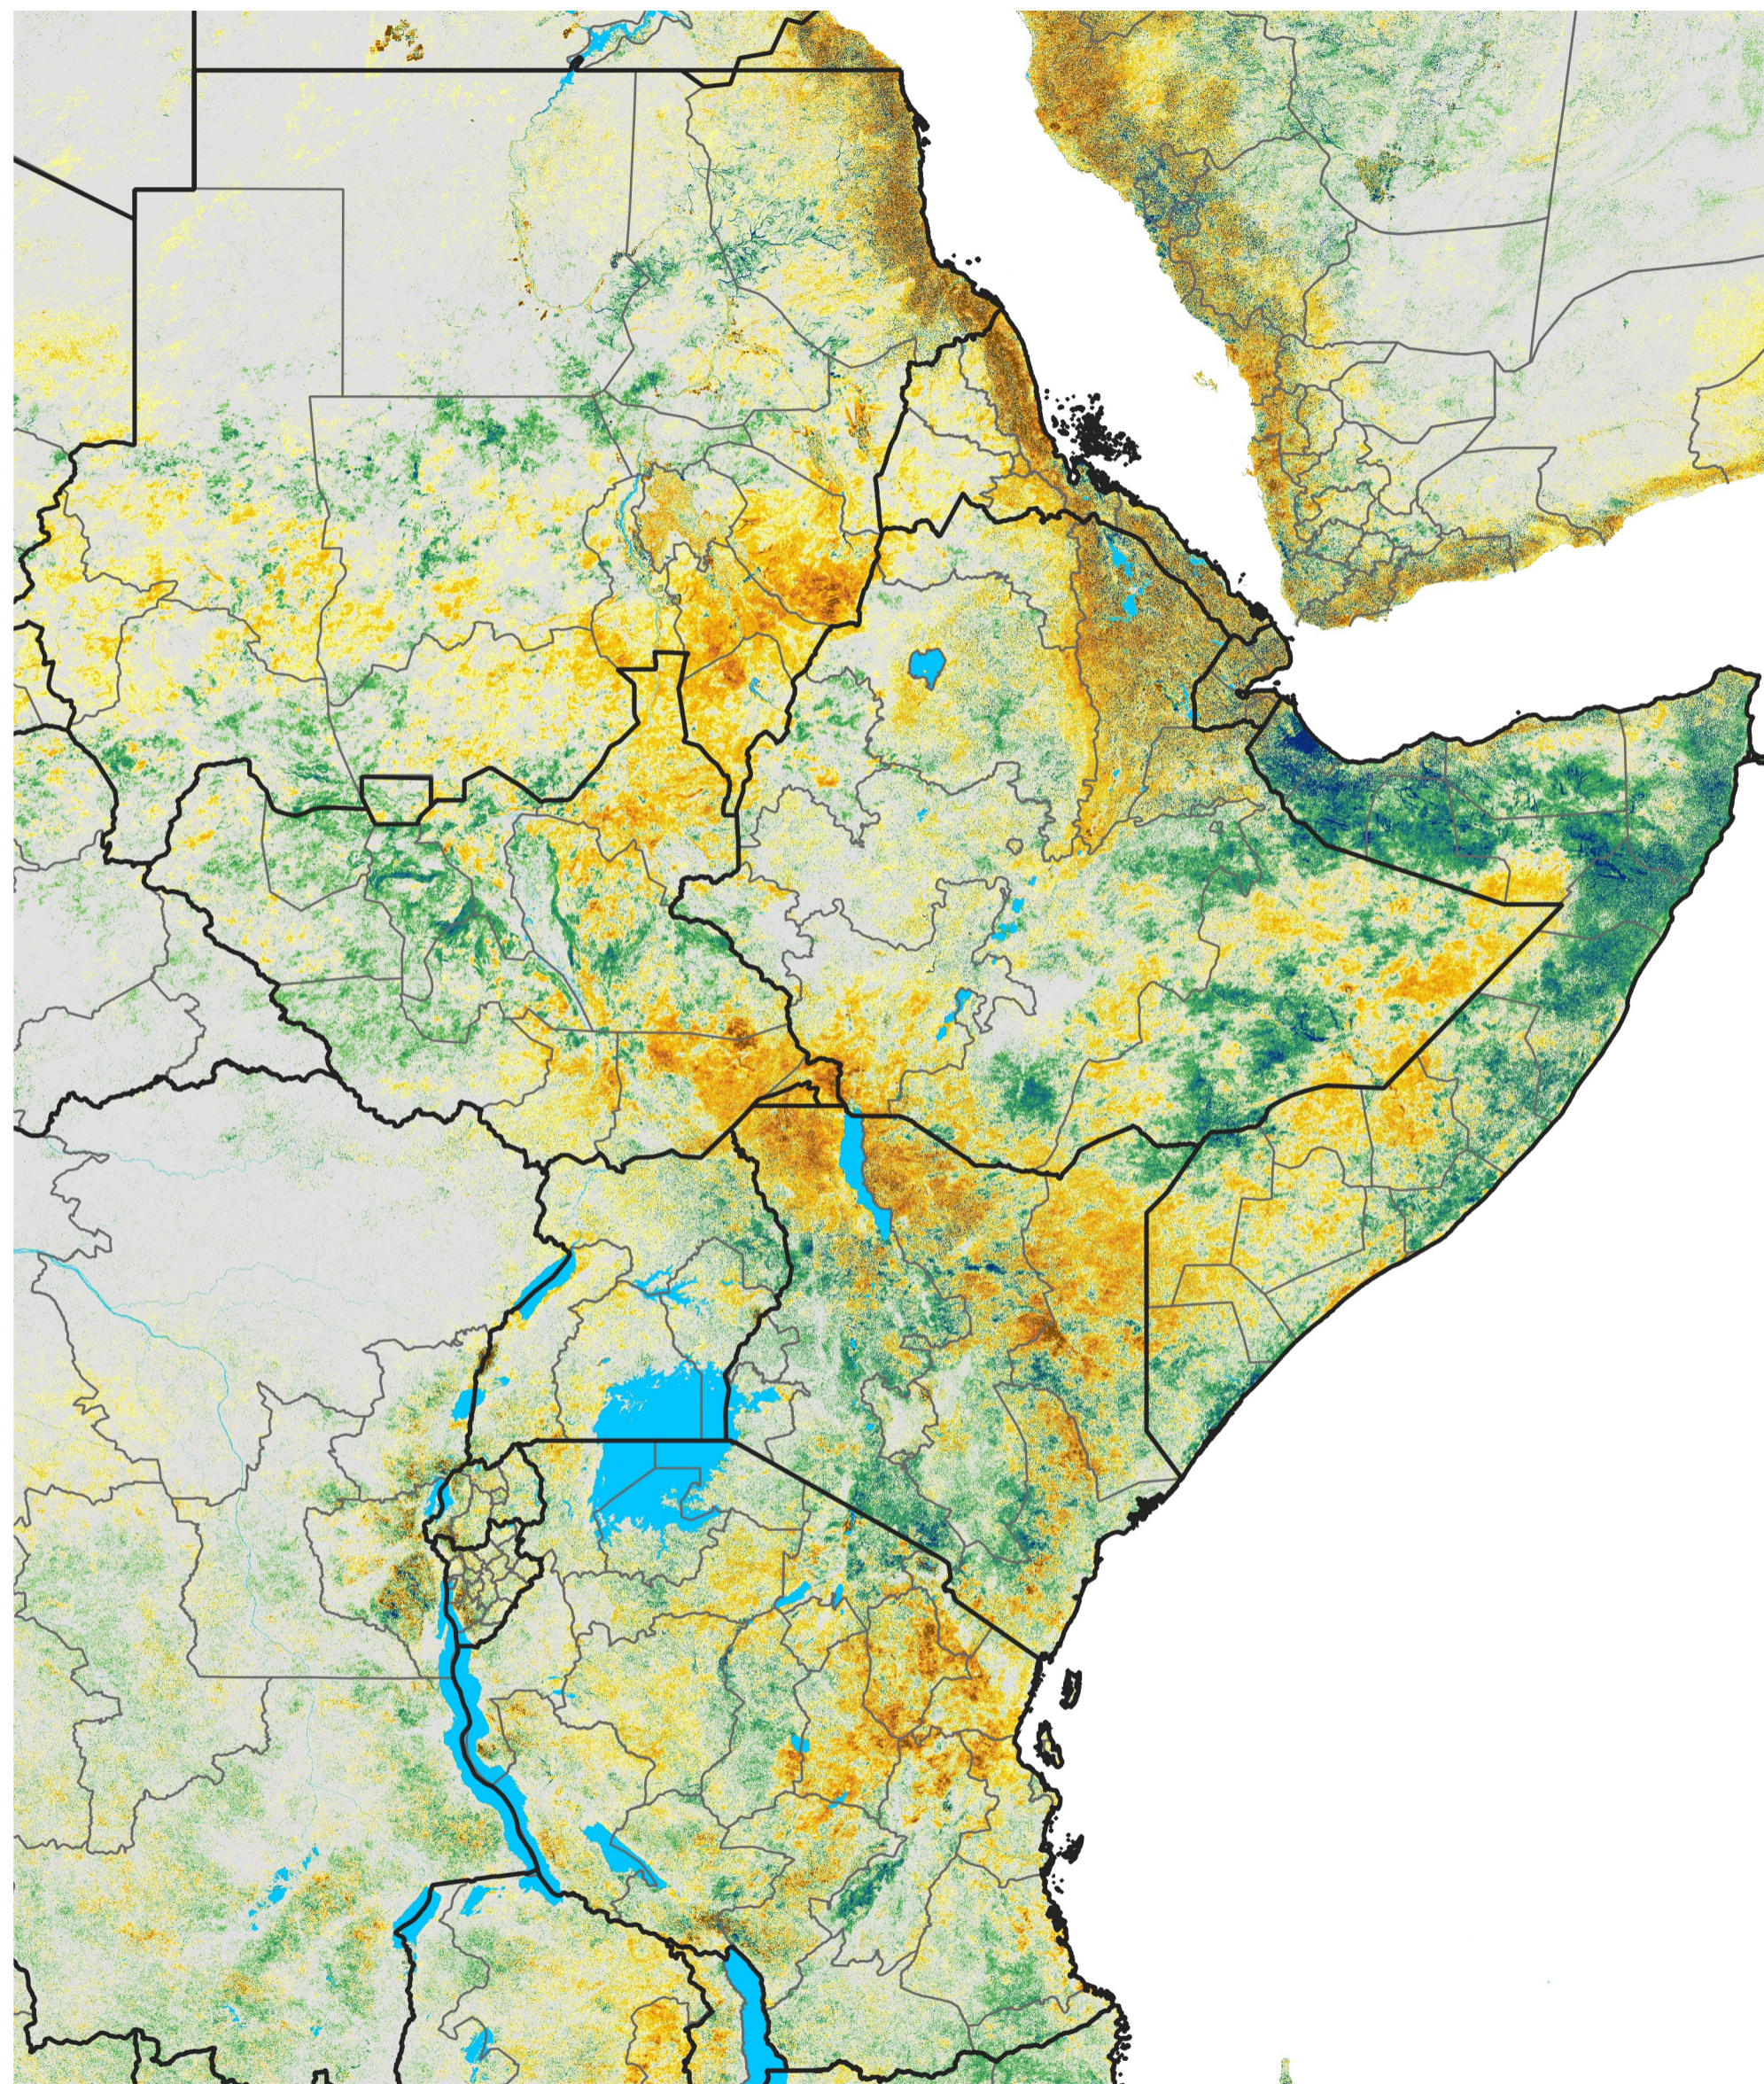

East Africa Percent of Mean NDVI

2014 / Mean (2012 - 2021)

Period 01 / Dec 26, 2013 - Jan 05, 2014

Percent of Normal