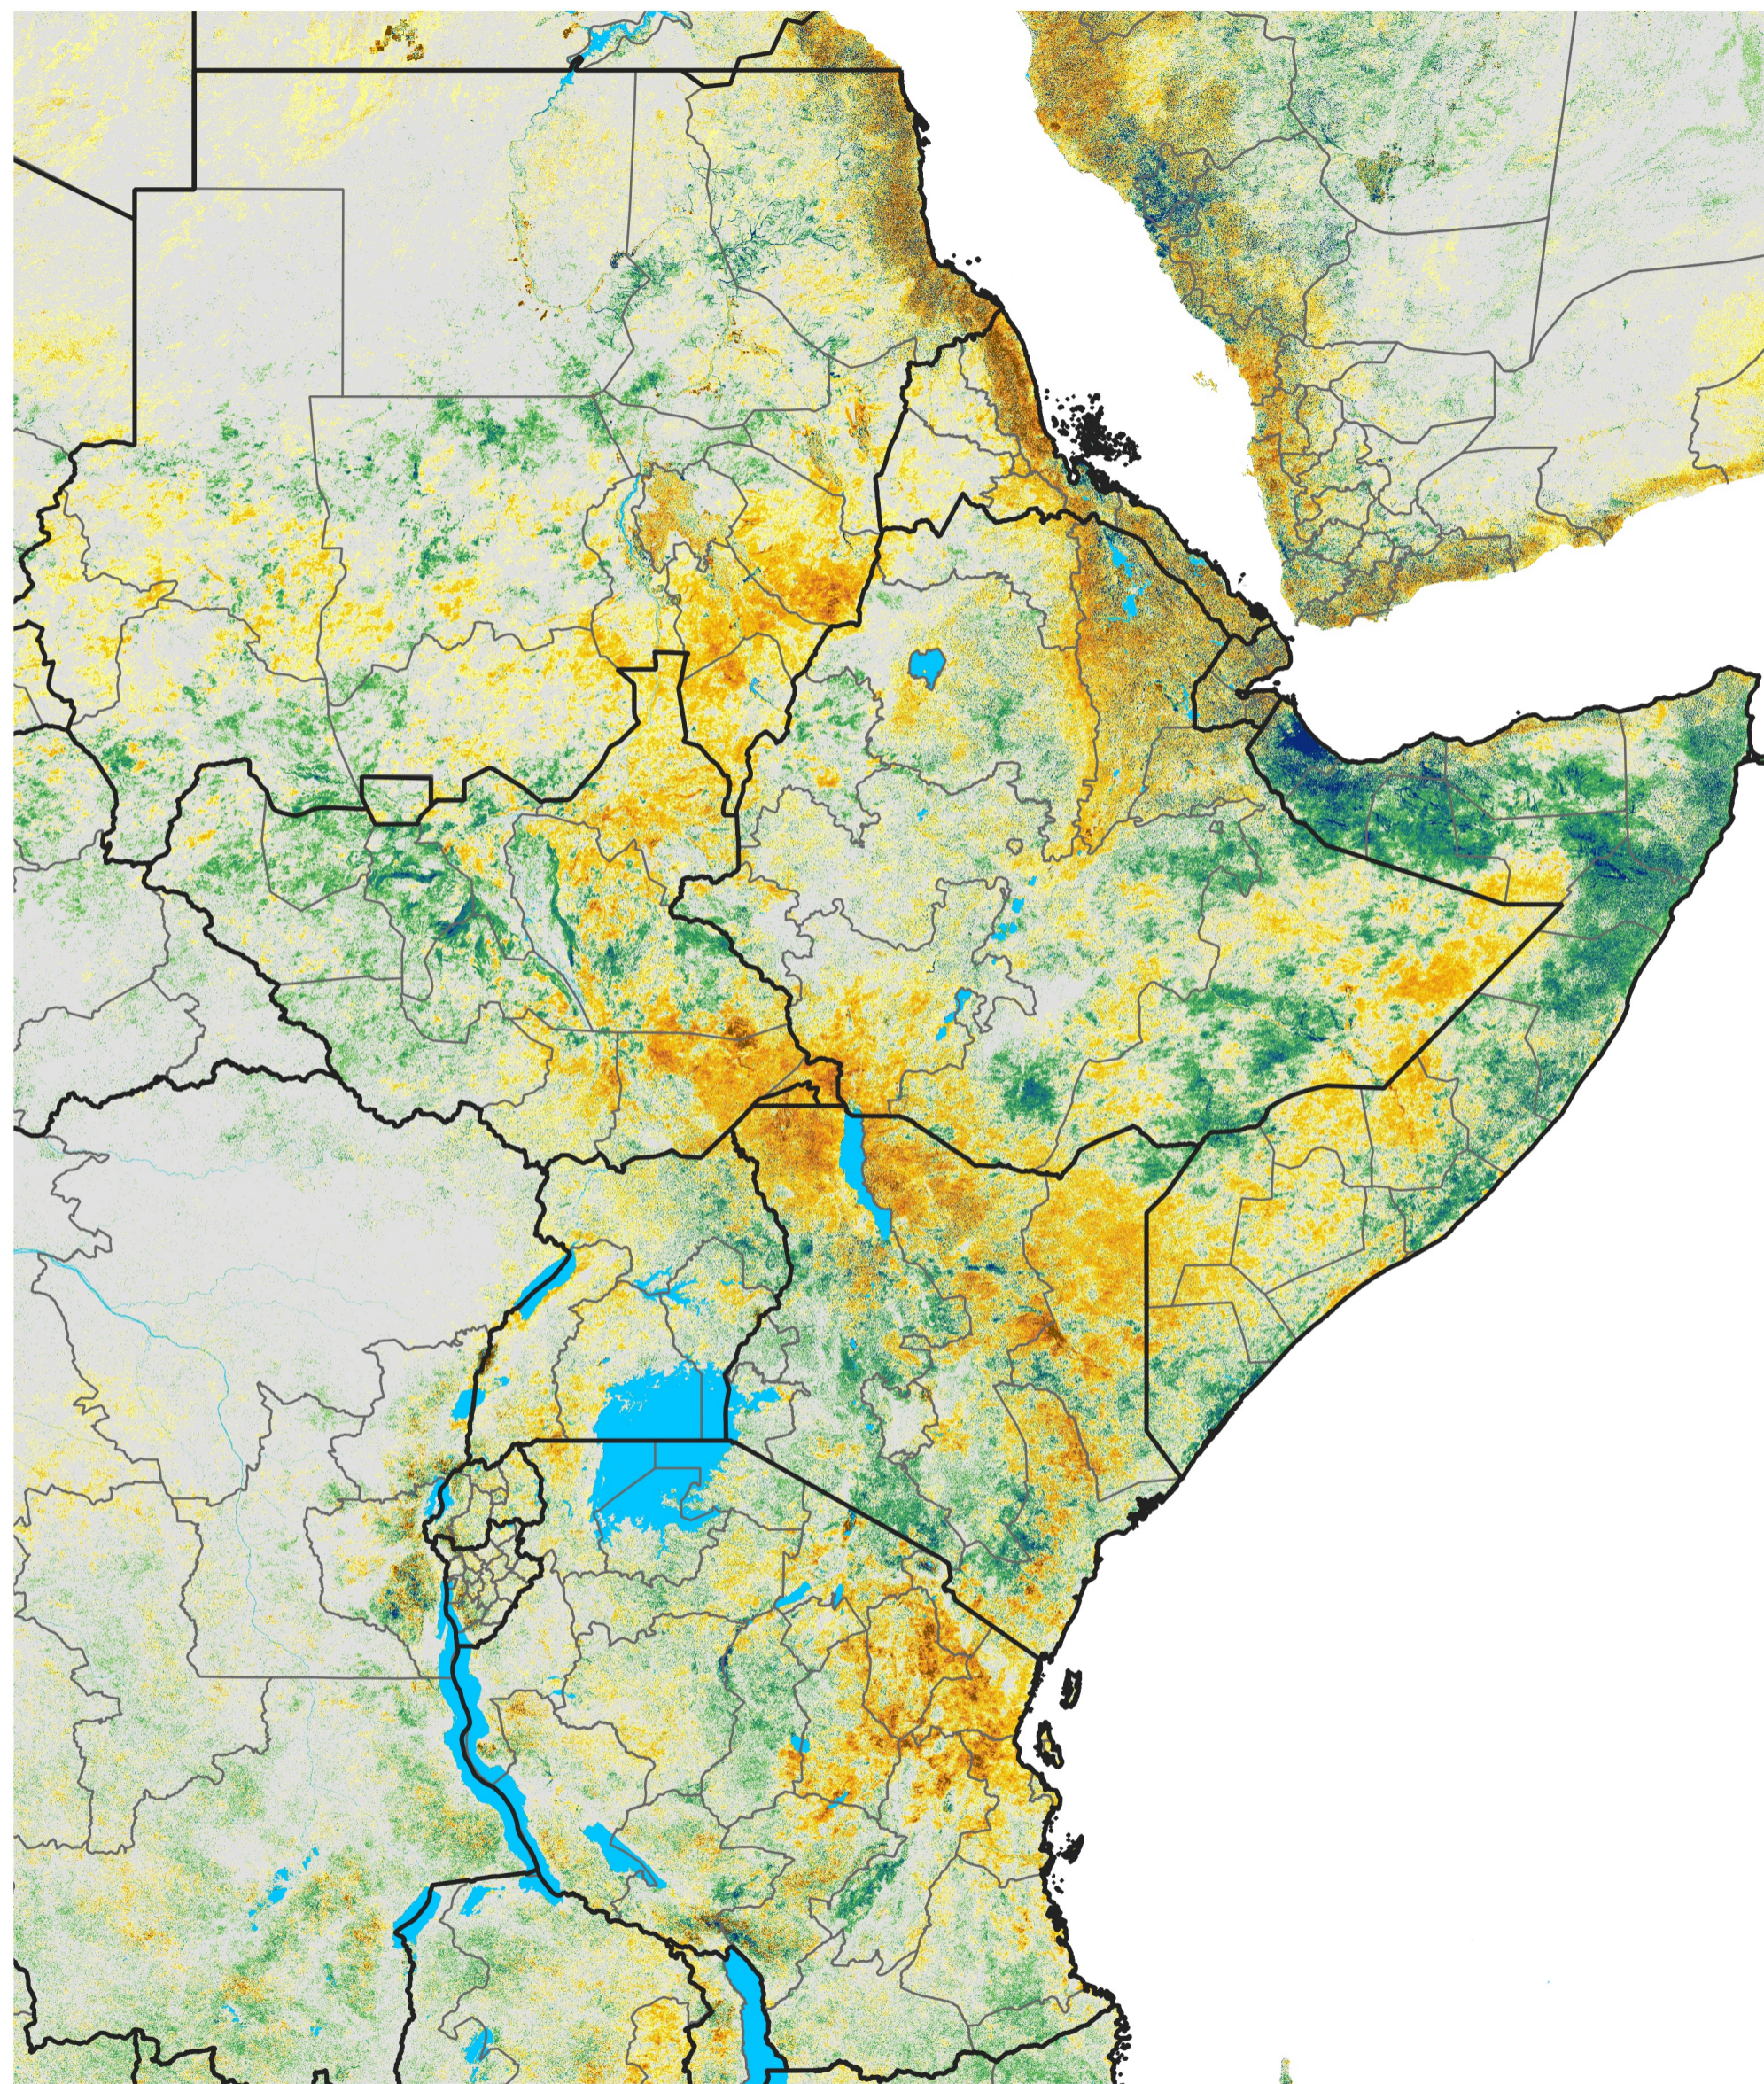

East Africa Percent of Mean NDVI

2014 / Mean (2012 - 2021)

Period 03 / Jan 06 - 15, 2014

Percent of Normal