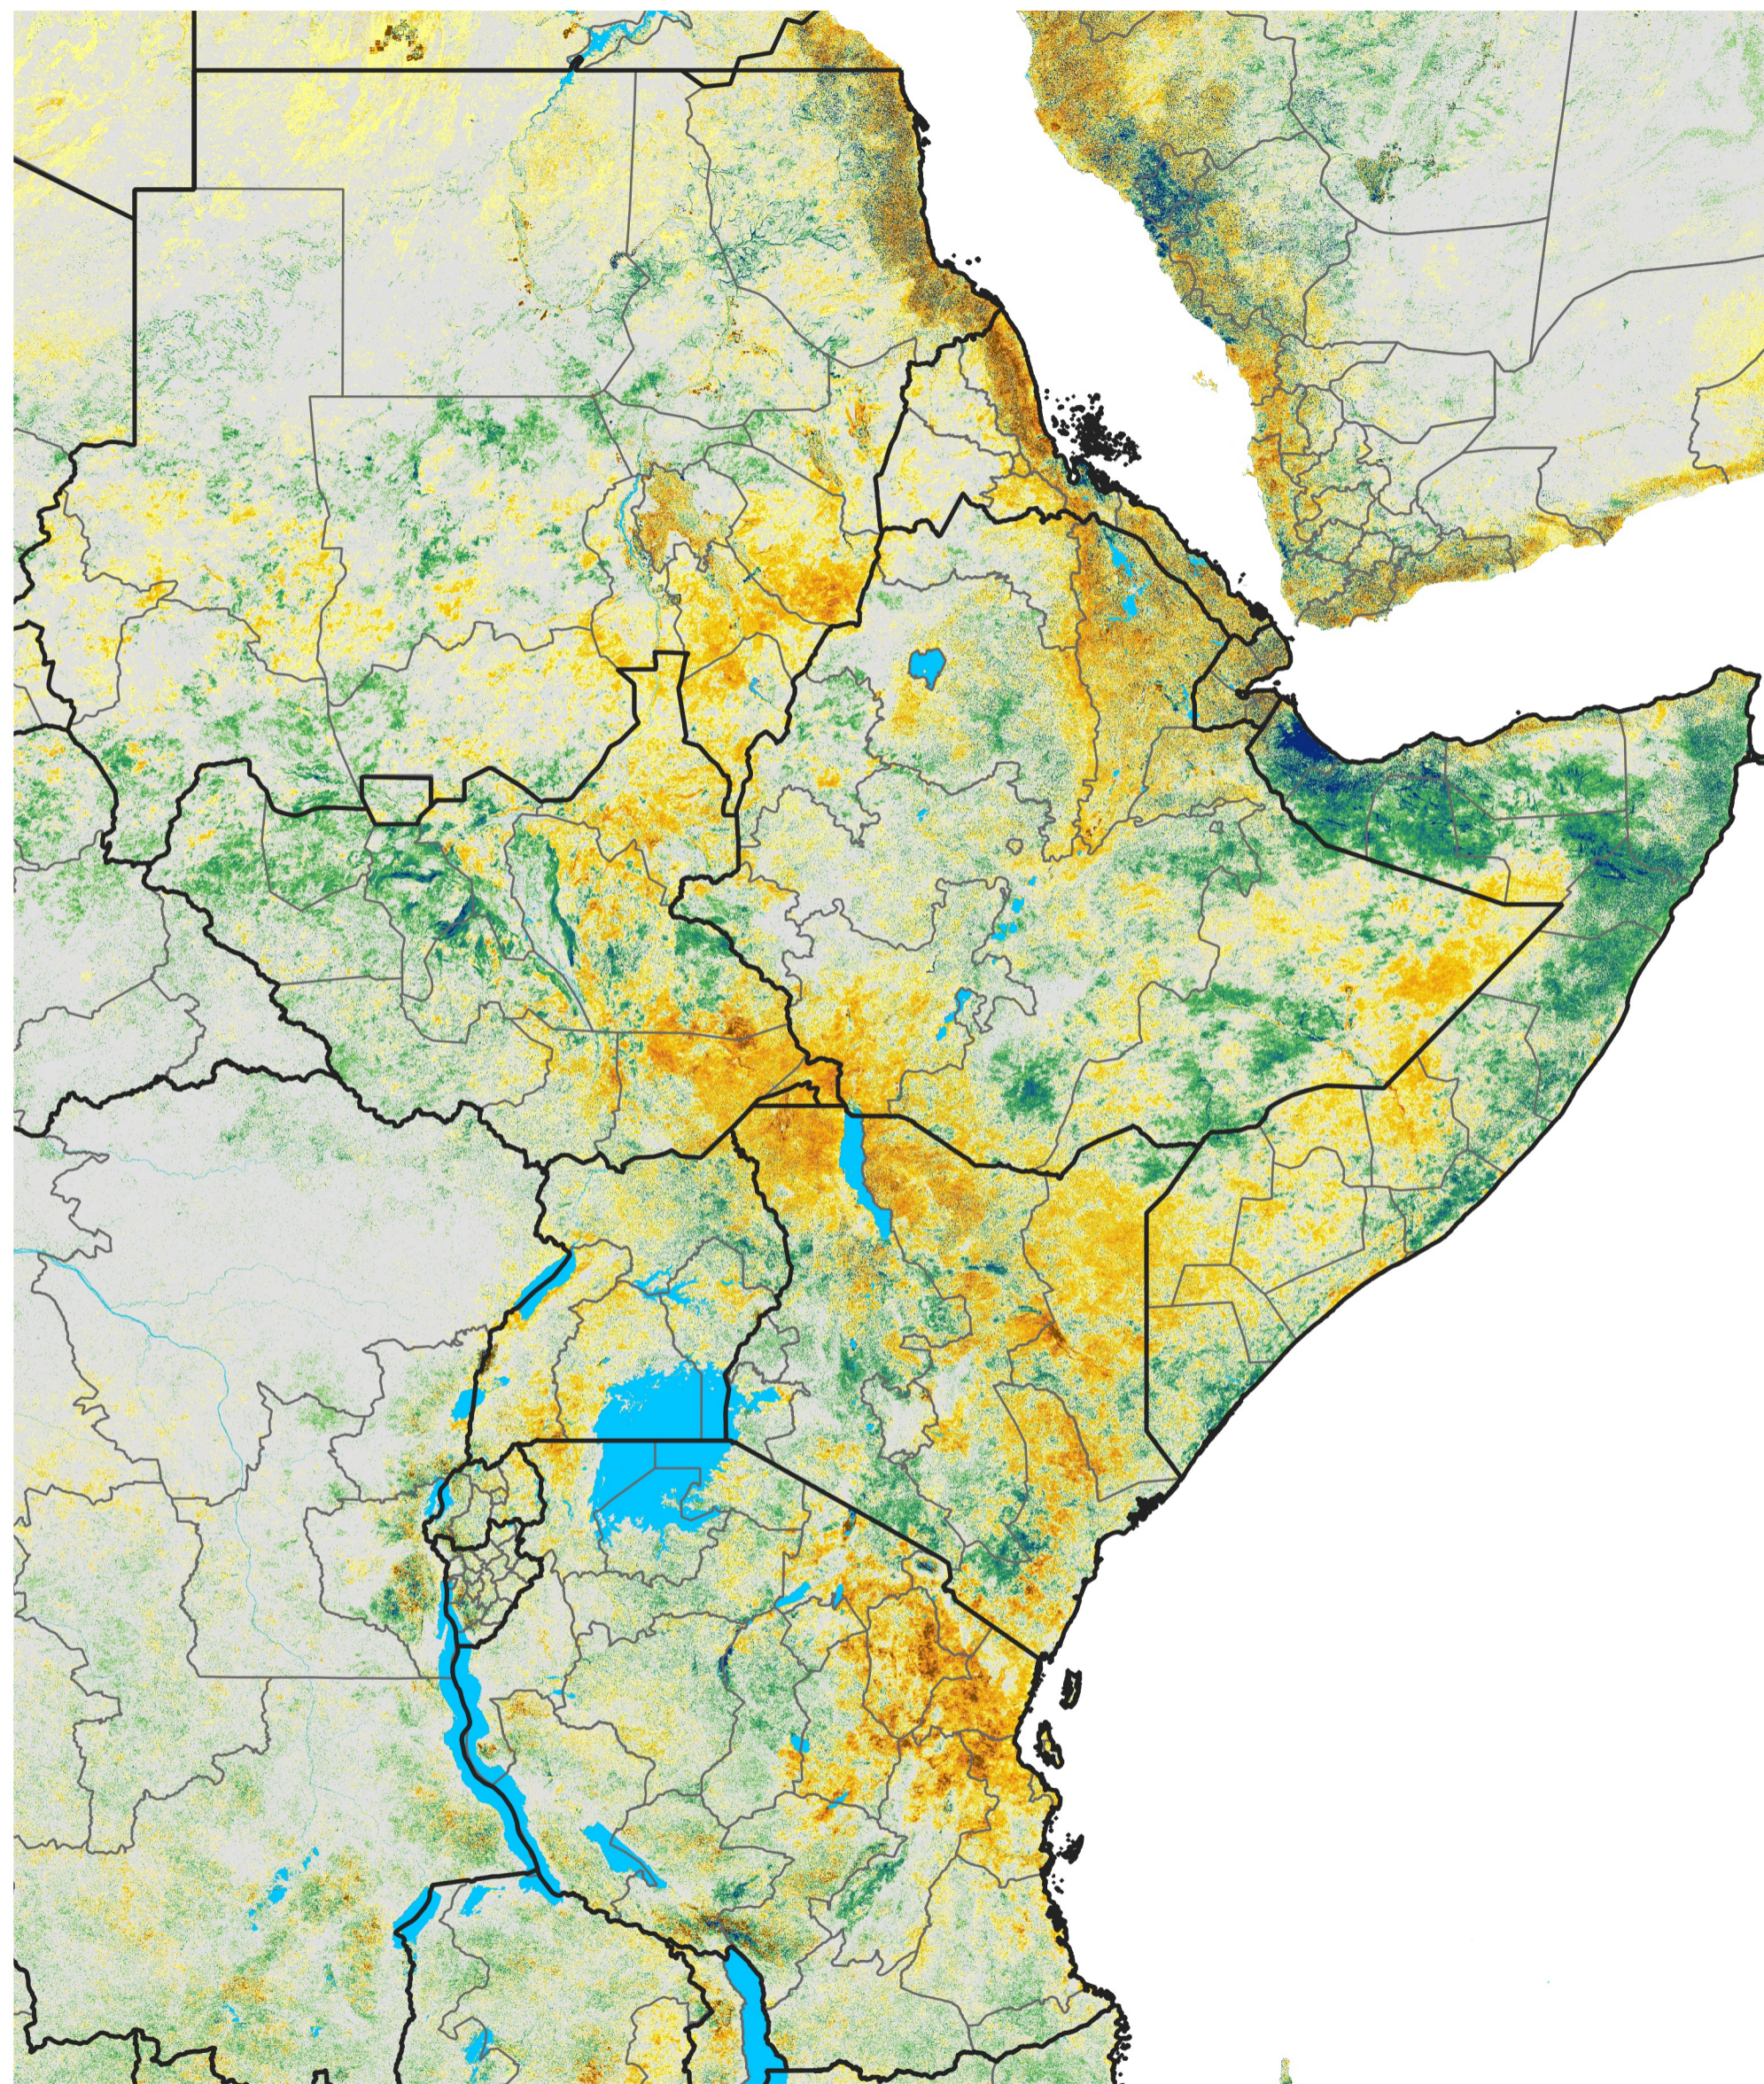

East Africa Percent of Mean NDVI

2014 / Mean (2012 - 2021)

Period 05 / Jan 16 - 25, 2014

Percent of Normal