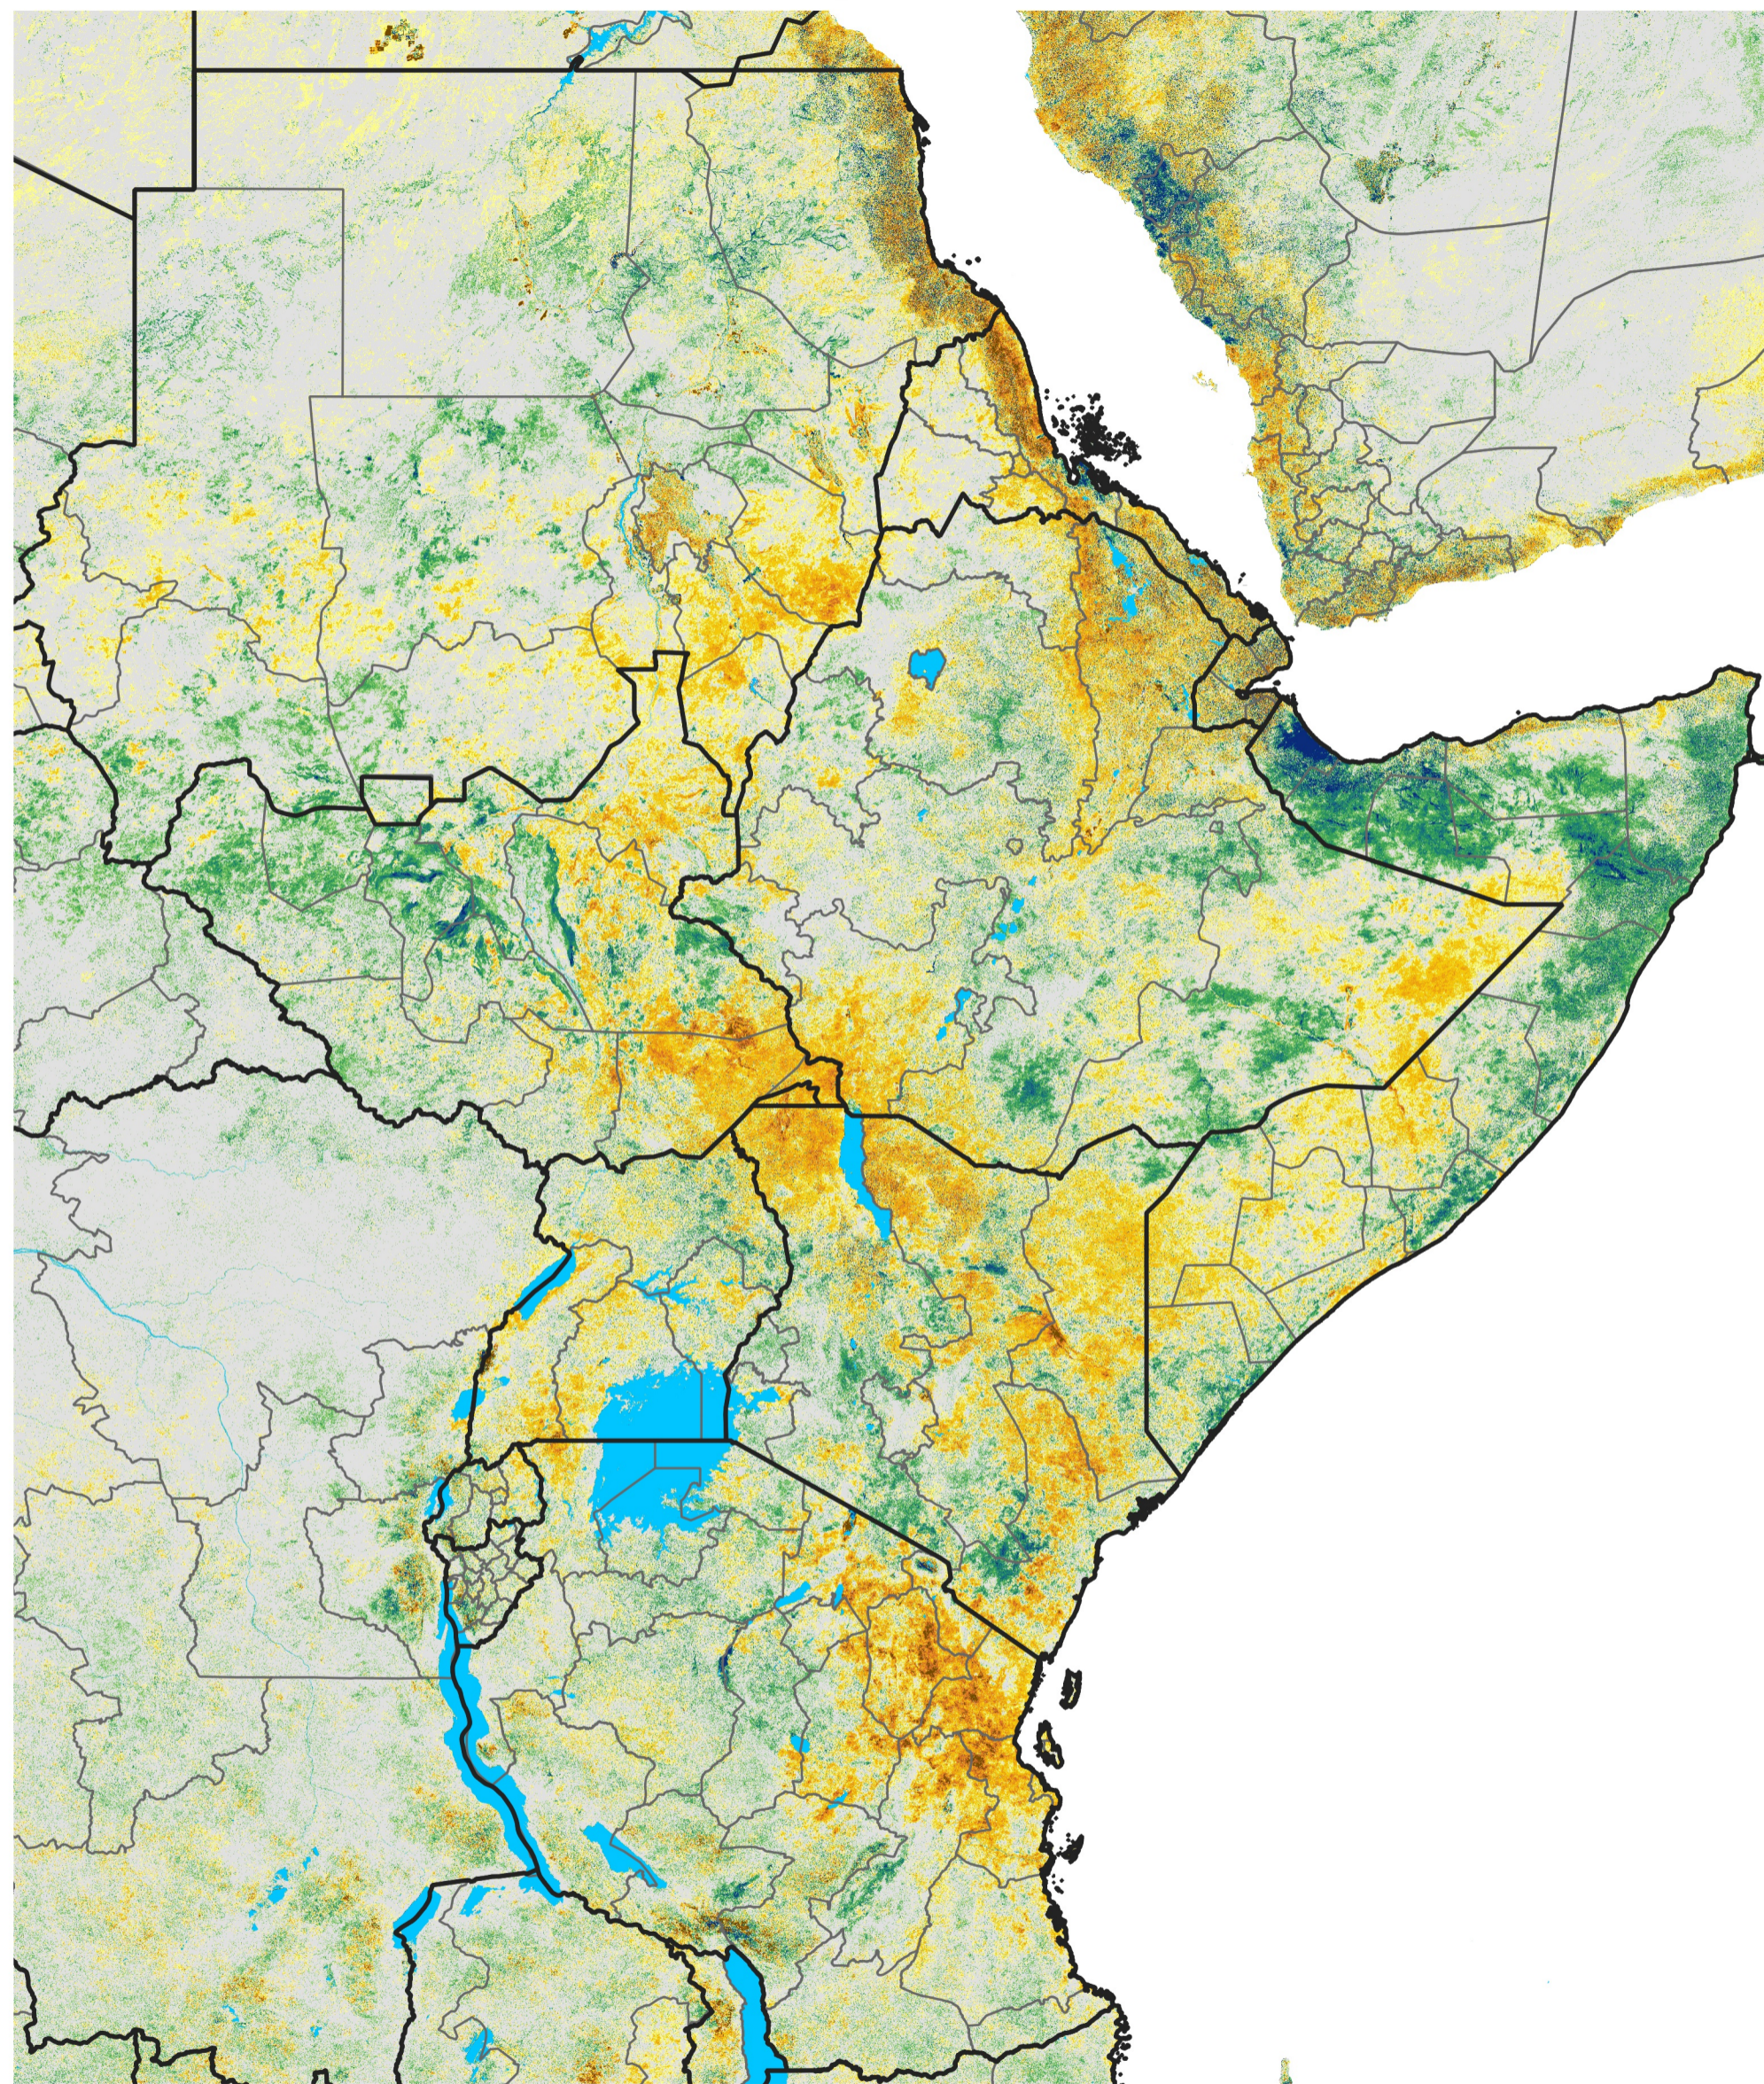

East Africa Percent of Mean NDVI

2014 / Mean (2012 - 2021)

Period 06 / Jan 21 - 31, 2014

Percent of Normal