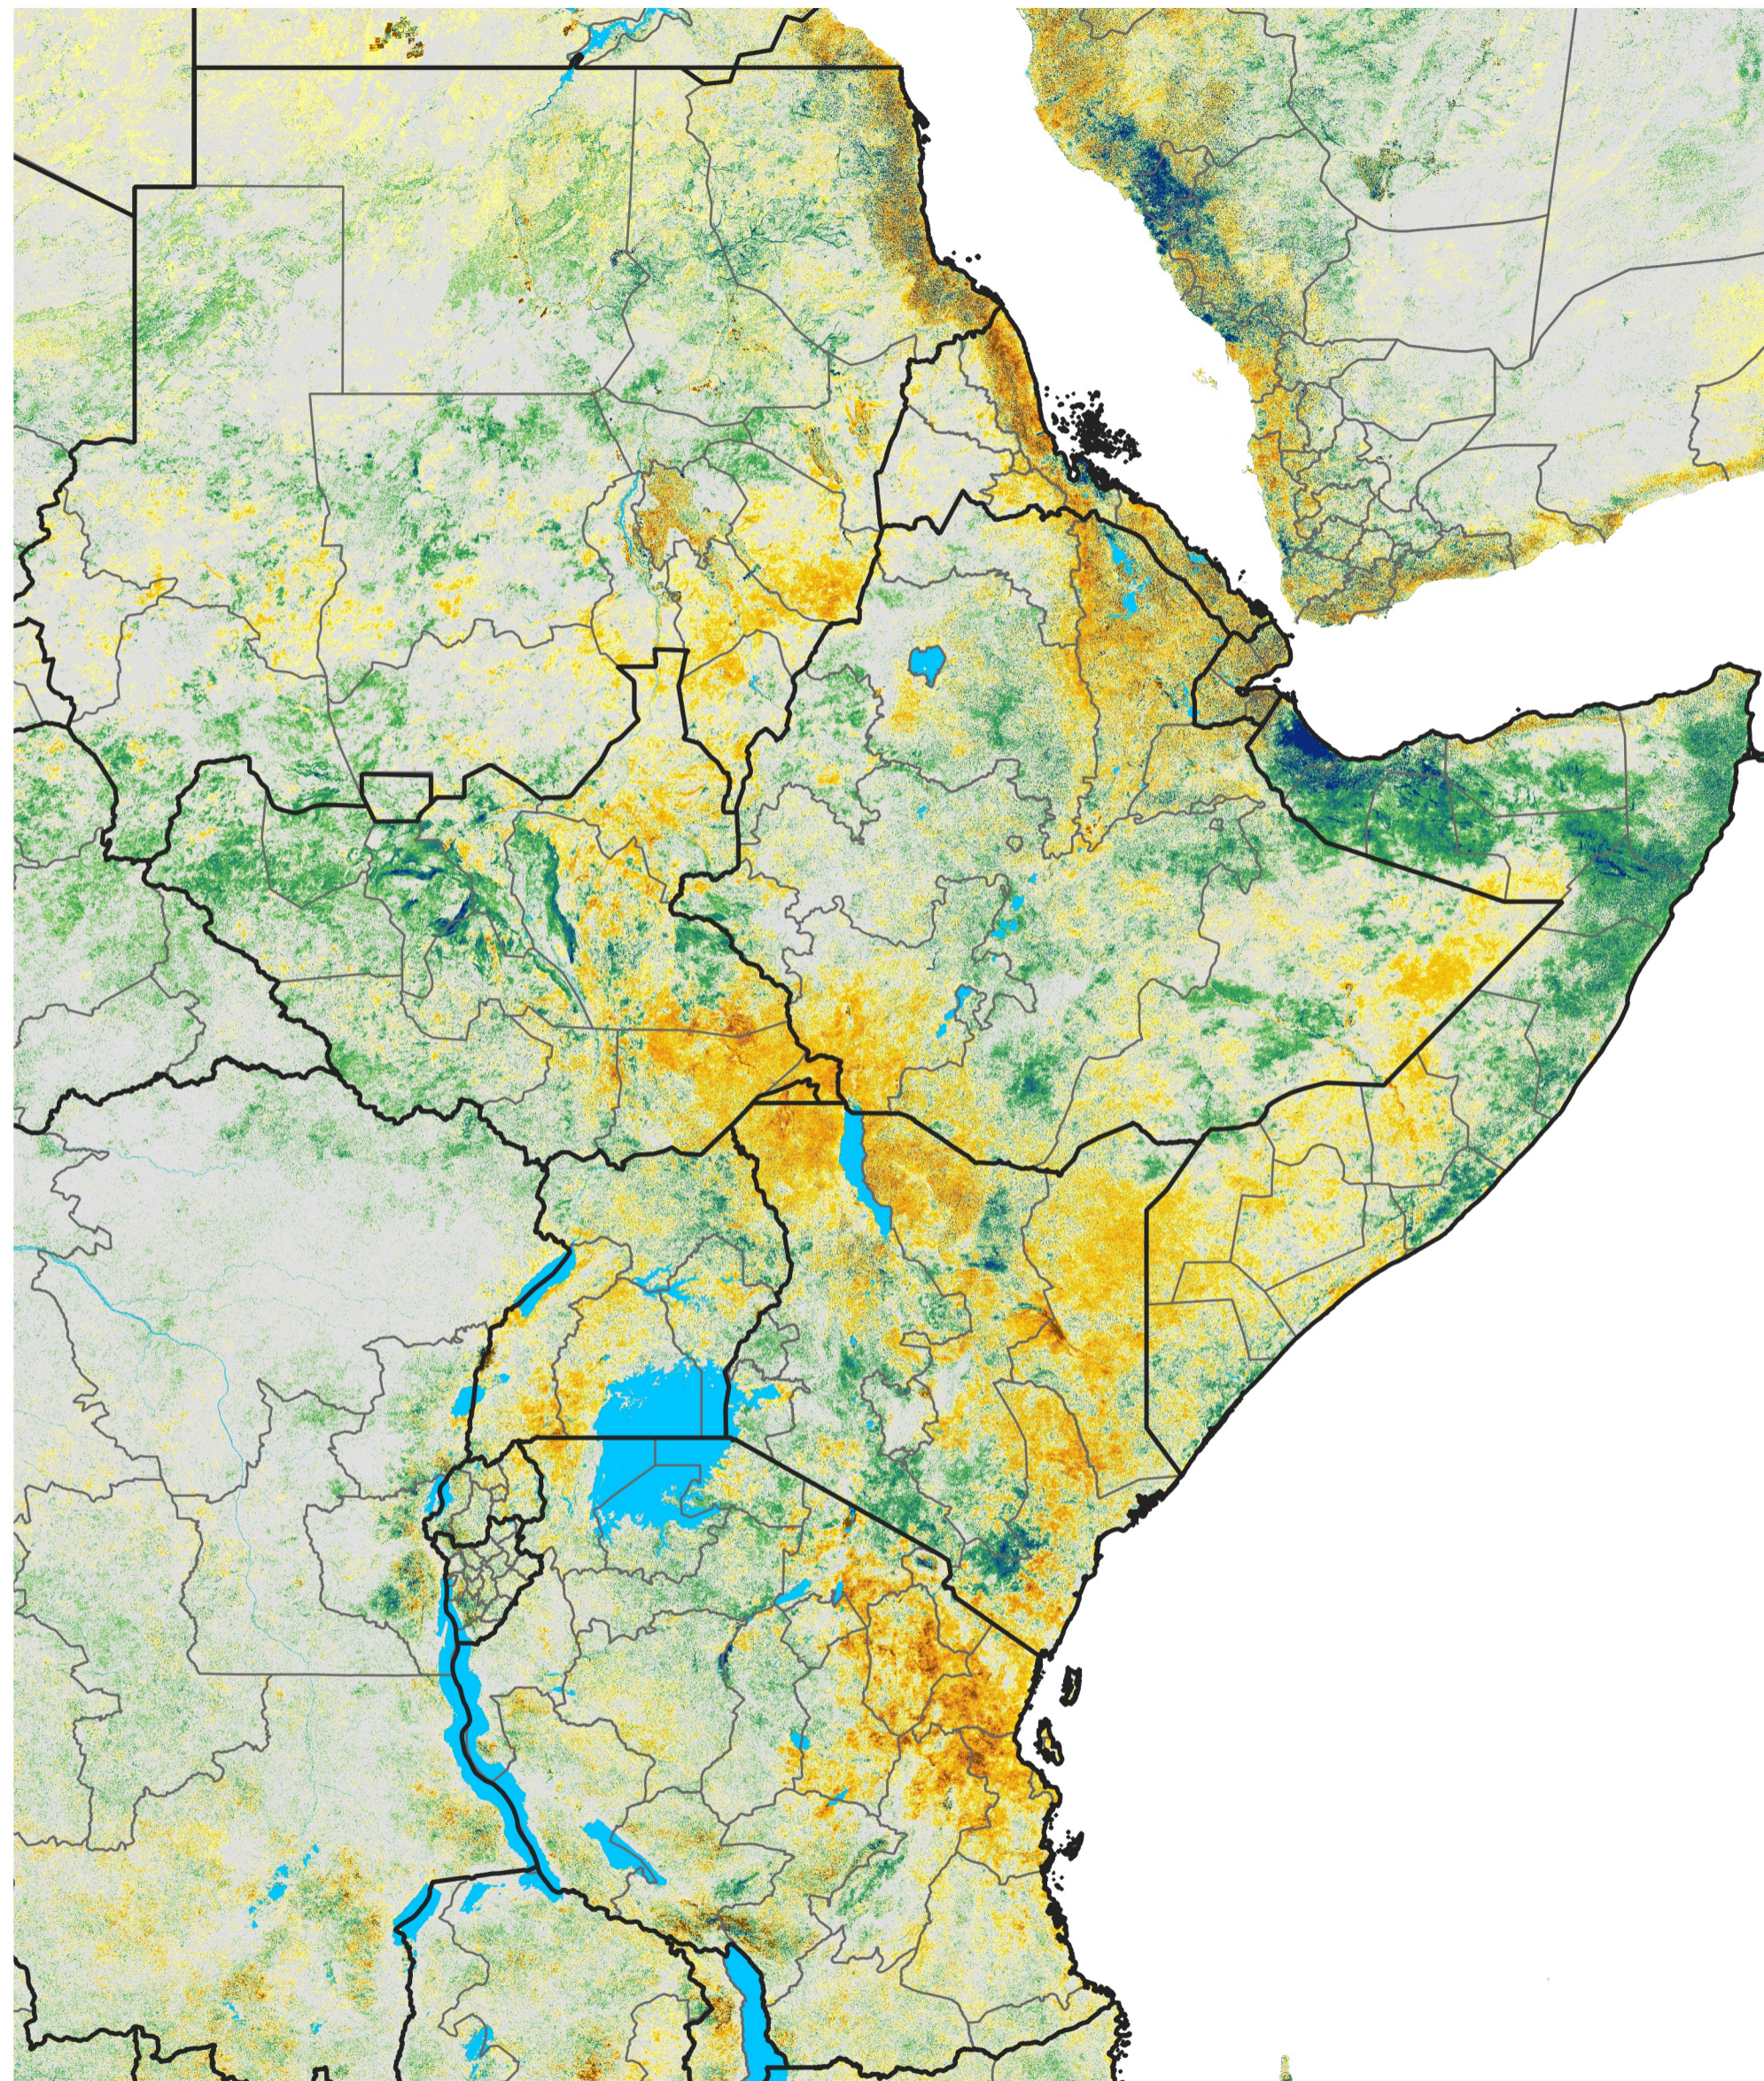

East Africa Percent of Mean NDVI

2014 / Mean (2012 - 2021)

Period 07 / Jan 26 - Feb 05, 2014

Percent of Normal