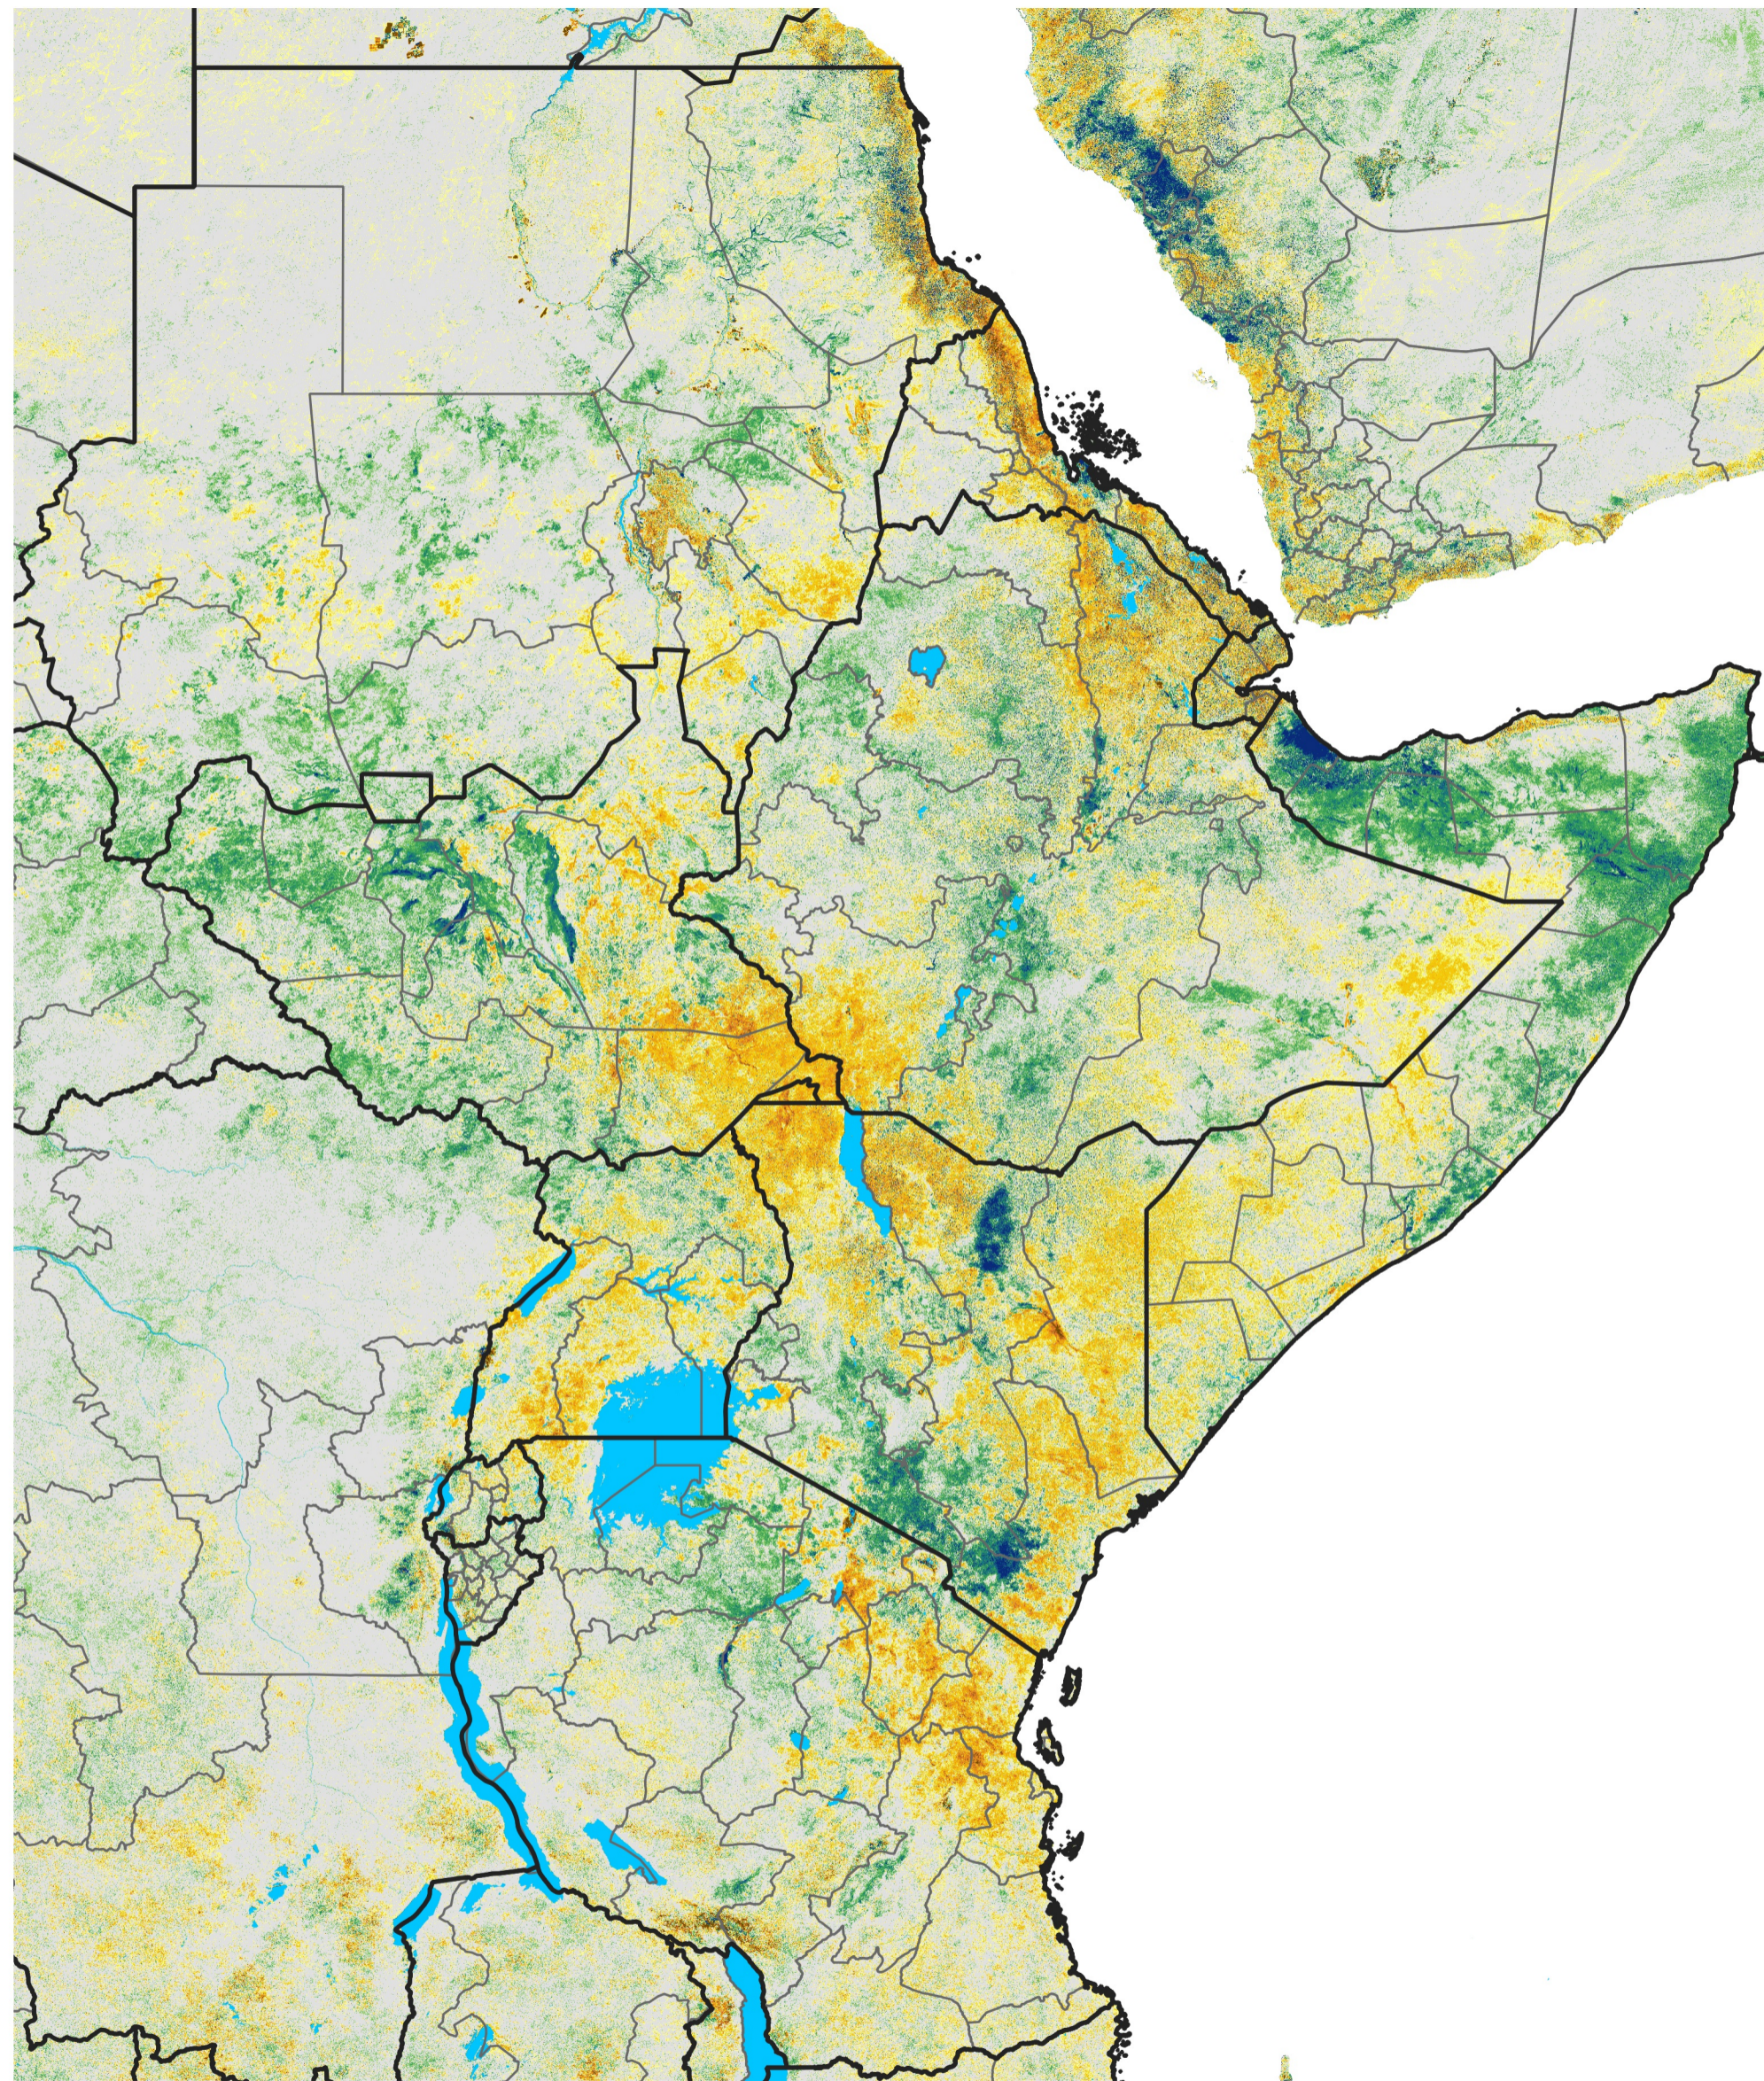

East Africa Percent of Mean NDVI

2014 / Mean (2012 - 2021)

Period 10 / Feb 11 - 20, 2014

Percent of Normal