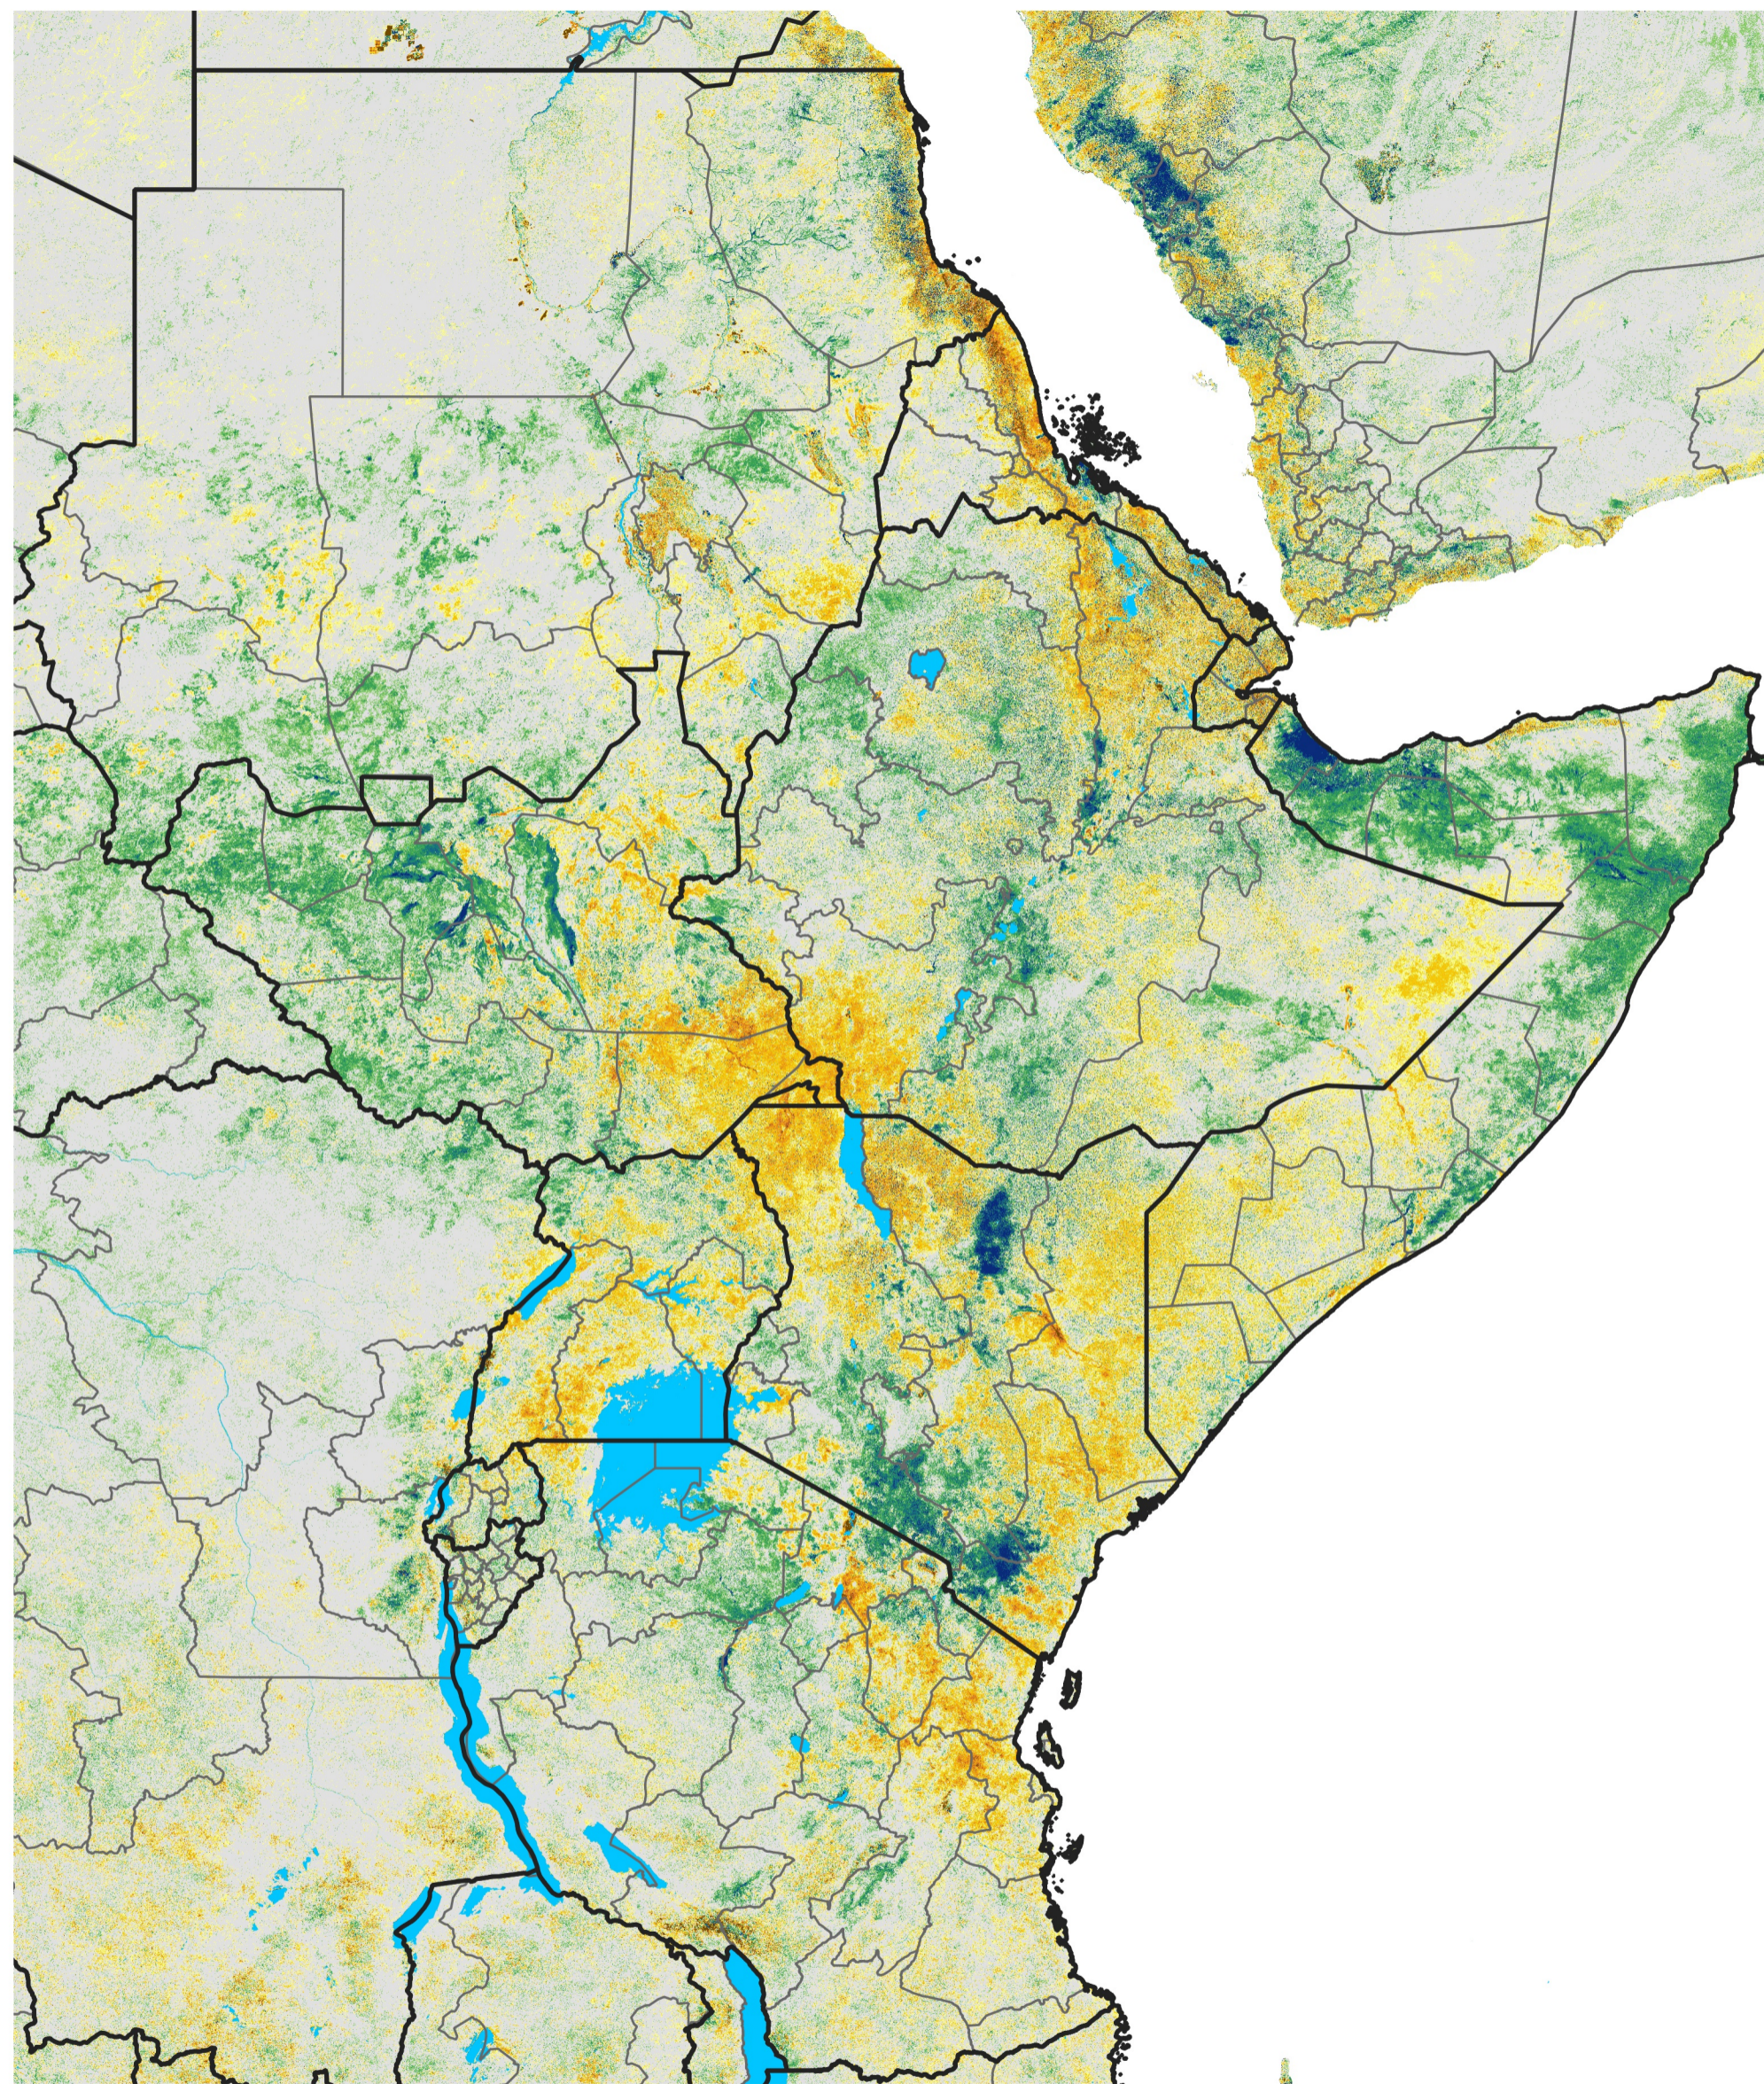

East Africa Percent of Mean NDVI

2014 / Mean (2012 - 2021)

Period 11 / Feb 16 - 25, 2014

Percent of Normal