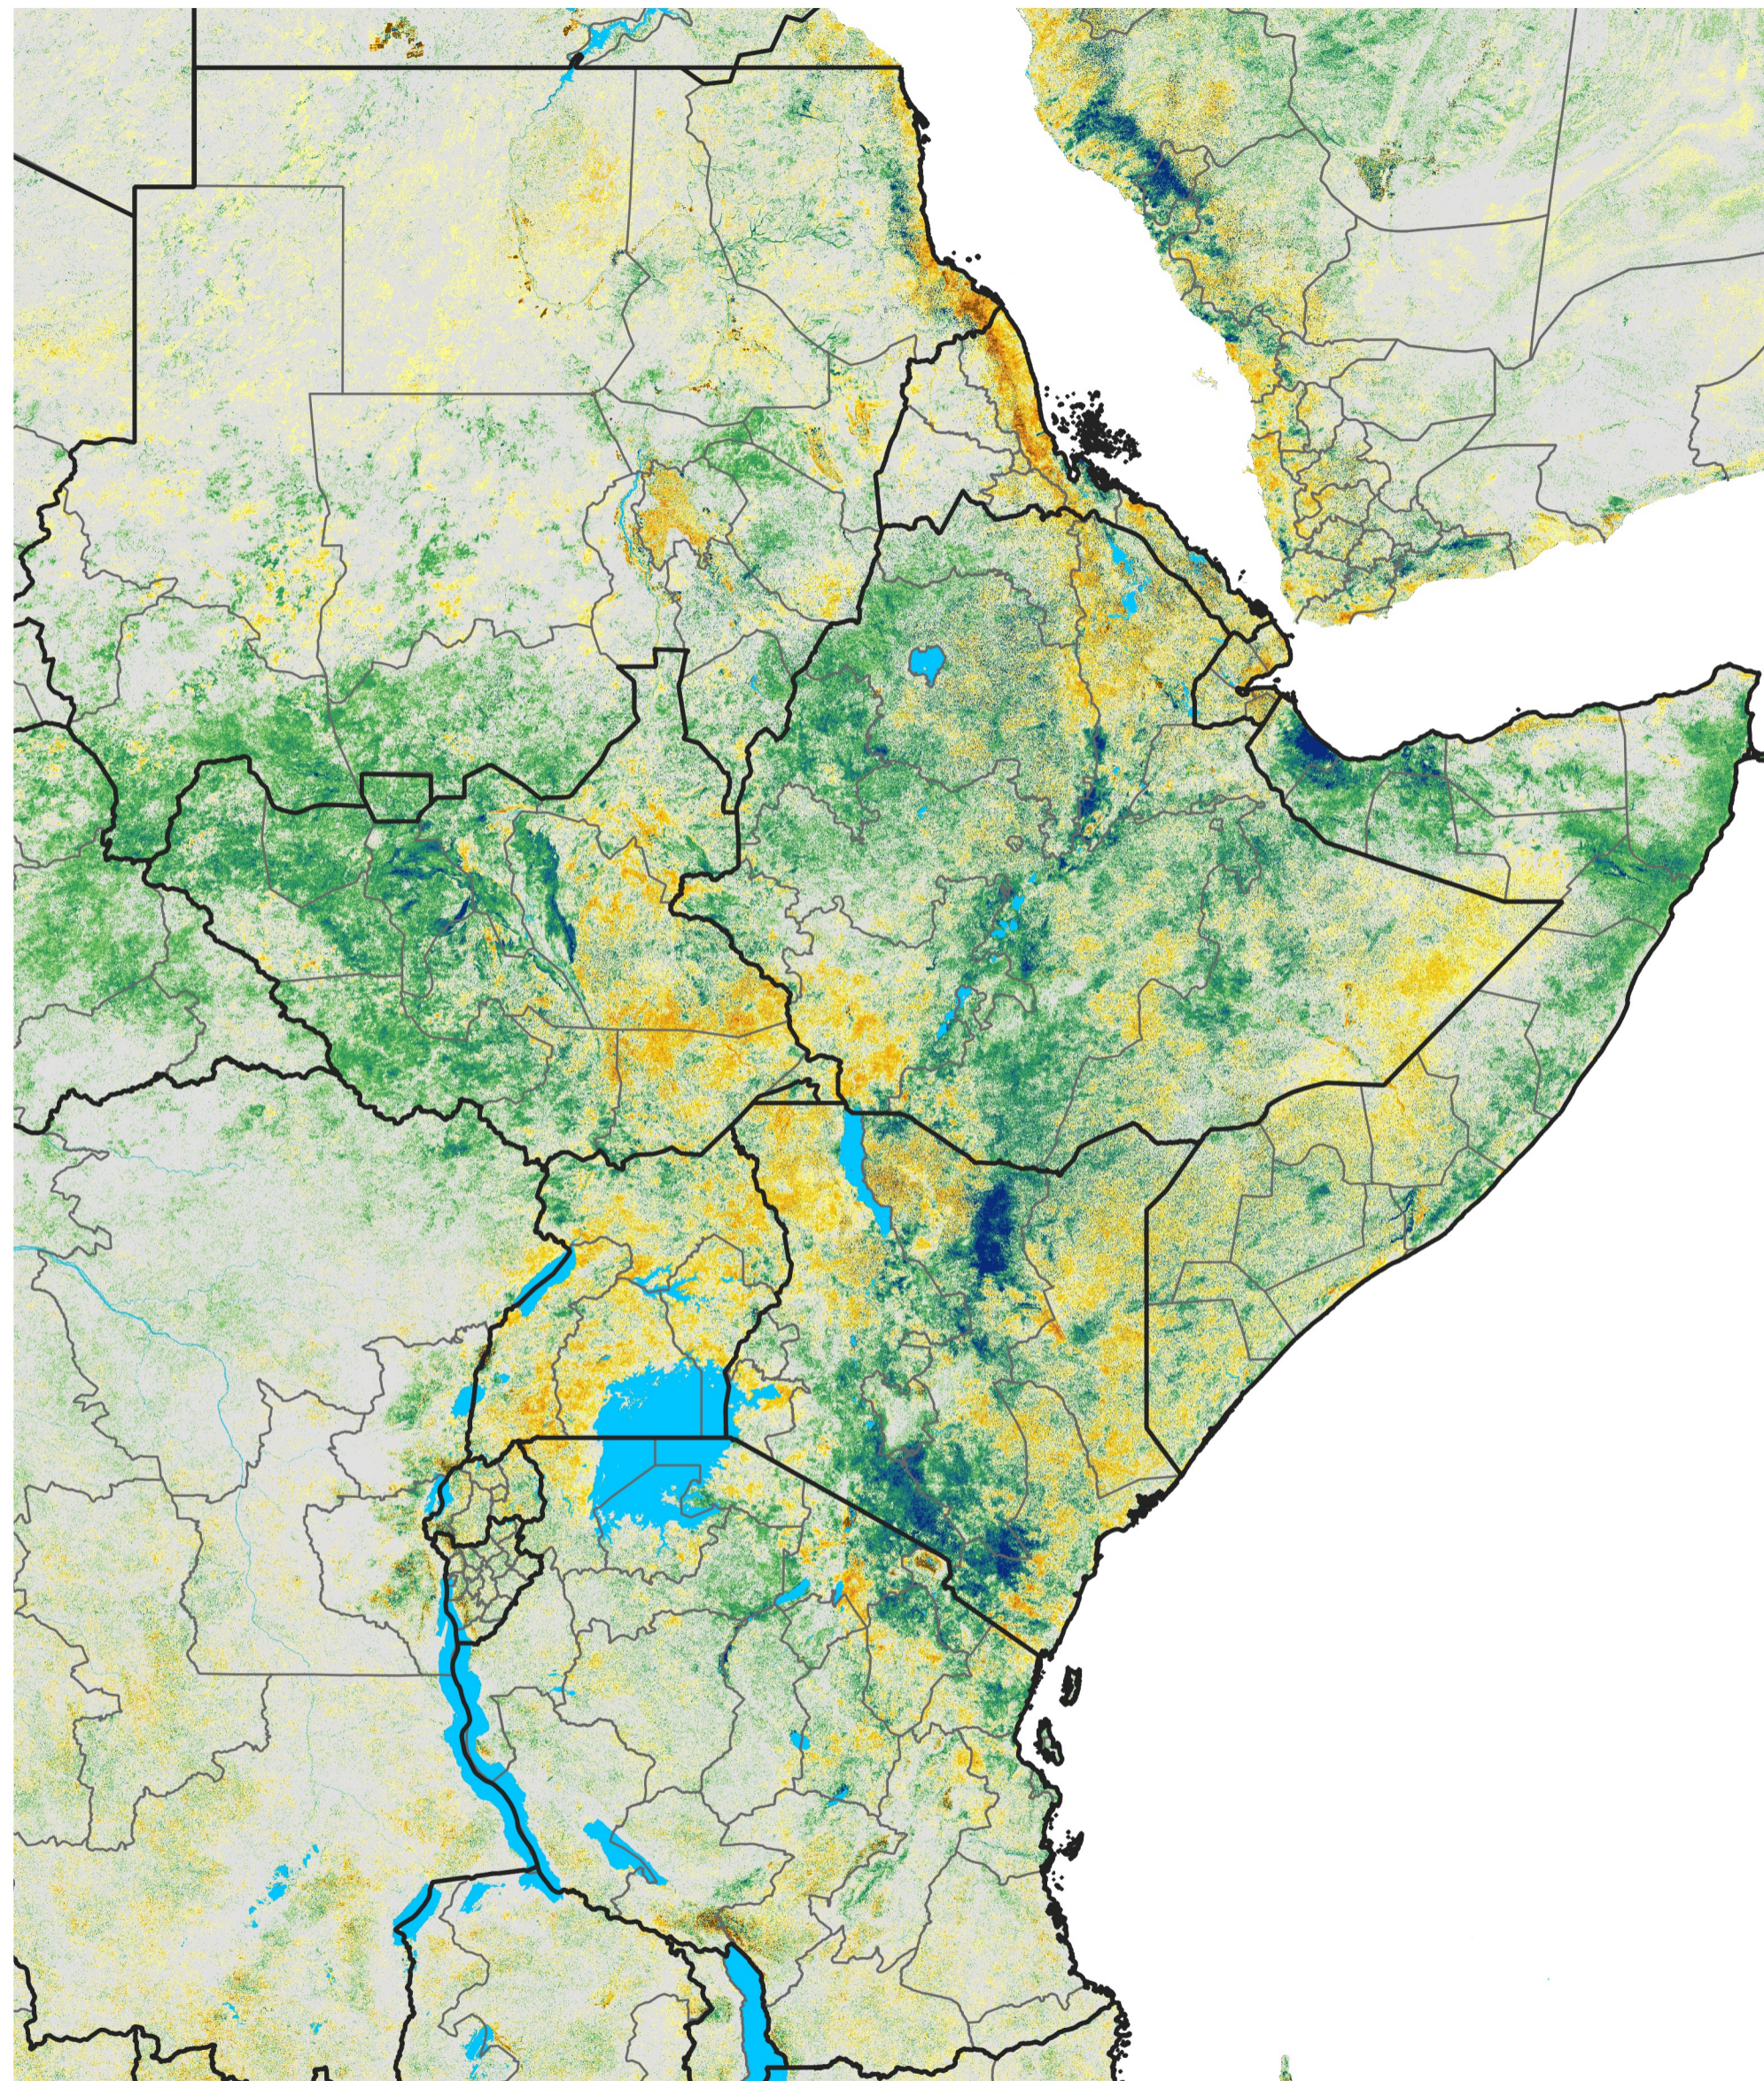

East Africa Percent of Mean NDVI

2014 / Mean (2012 - 2021)

Period 15 / Mar 06 - 15, 2014

Percent of Normal