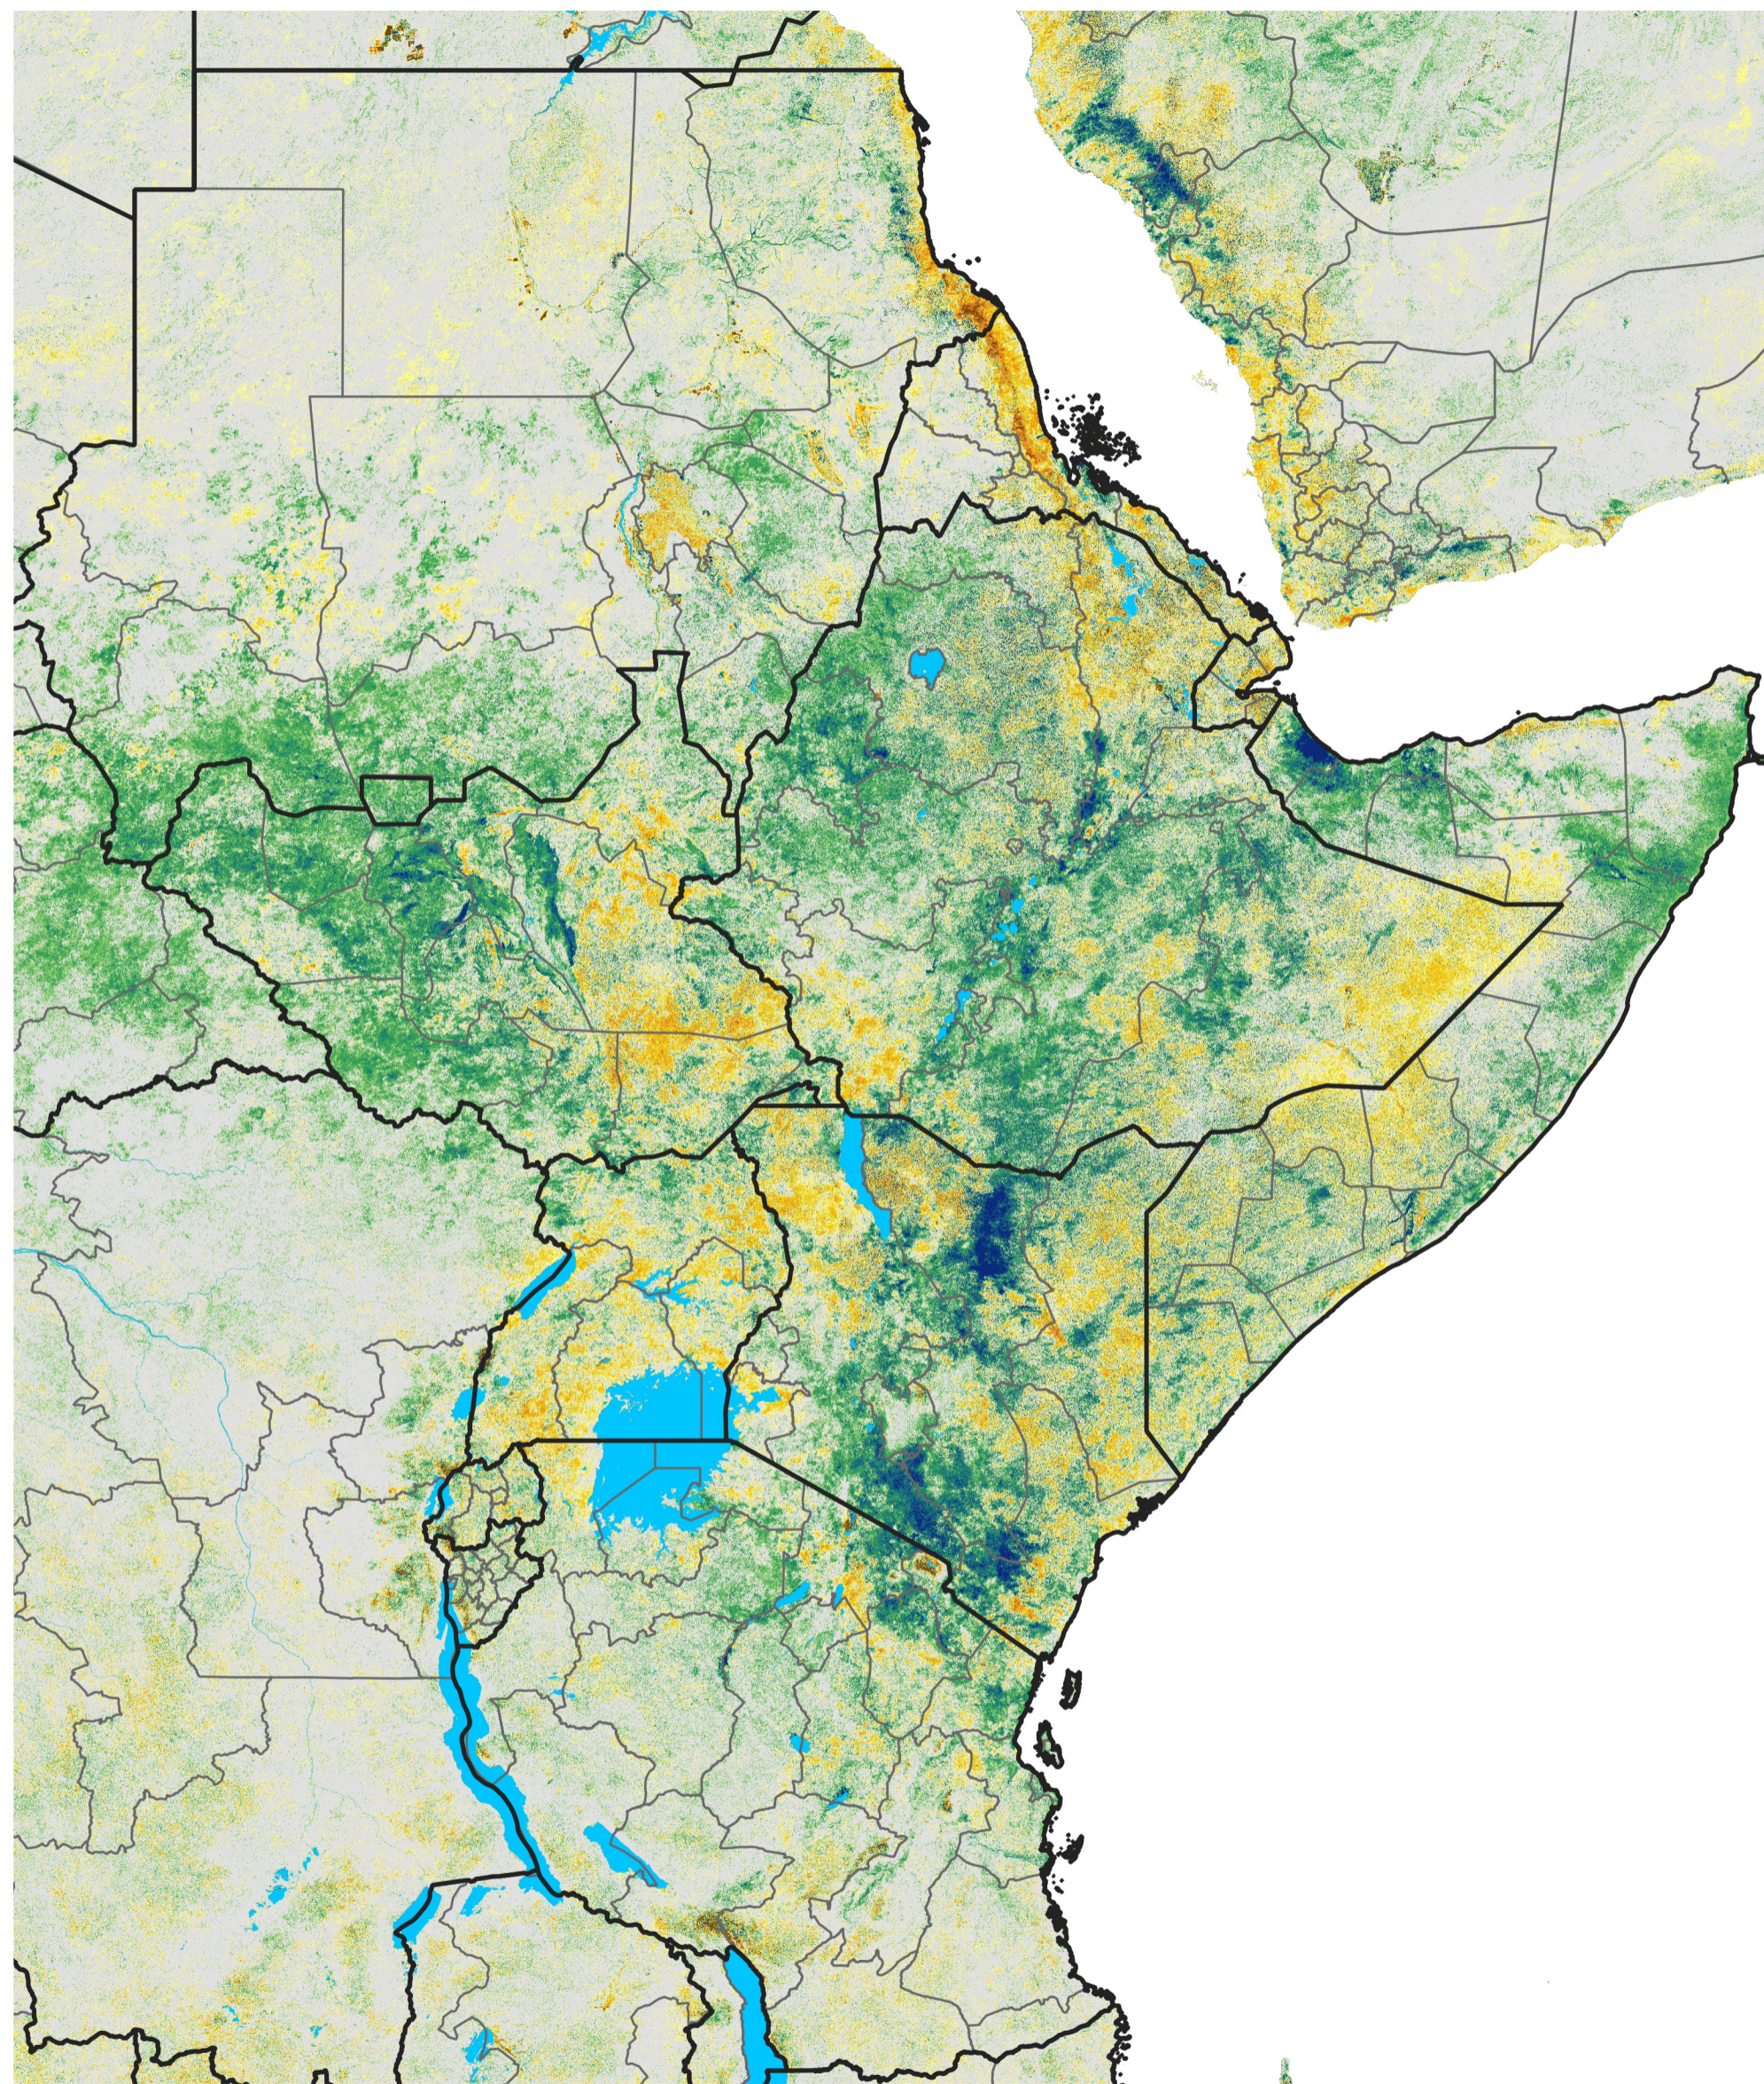

East Africa Percent of Mean NDVI

2014 / Mean (2012 - 2021)
Period 16 / Mar 11 - 20, 2014

Percent of Normal