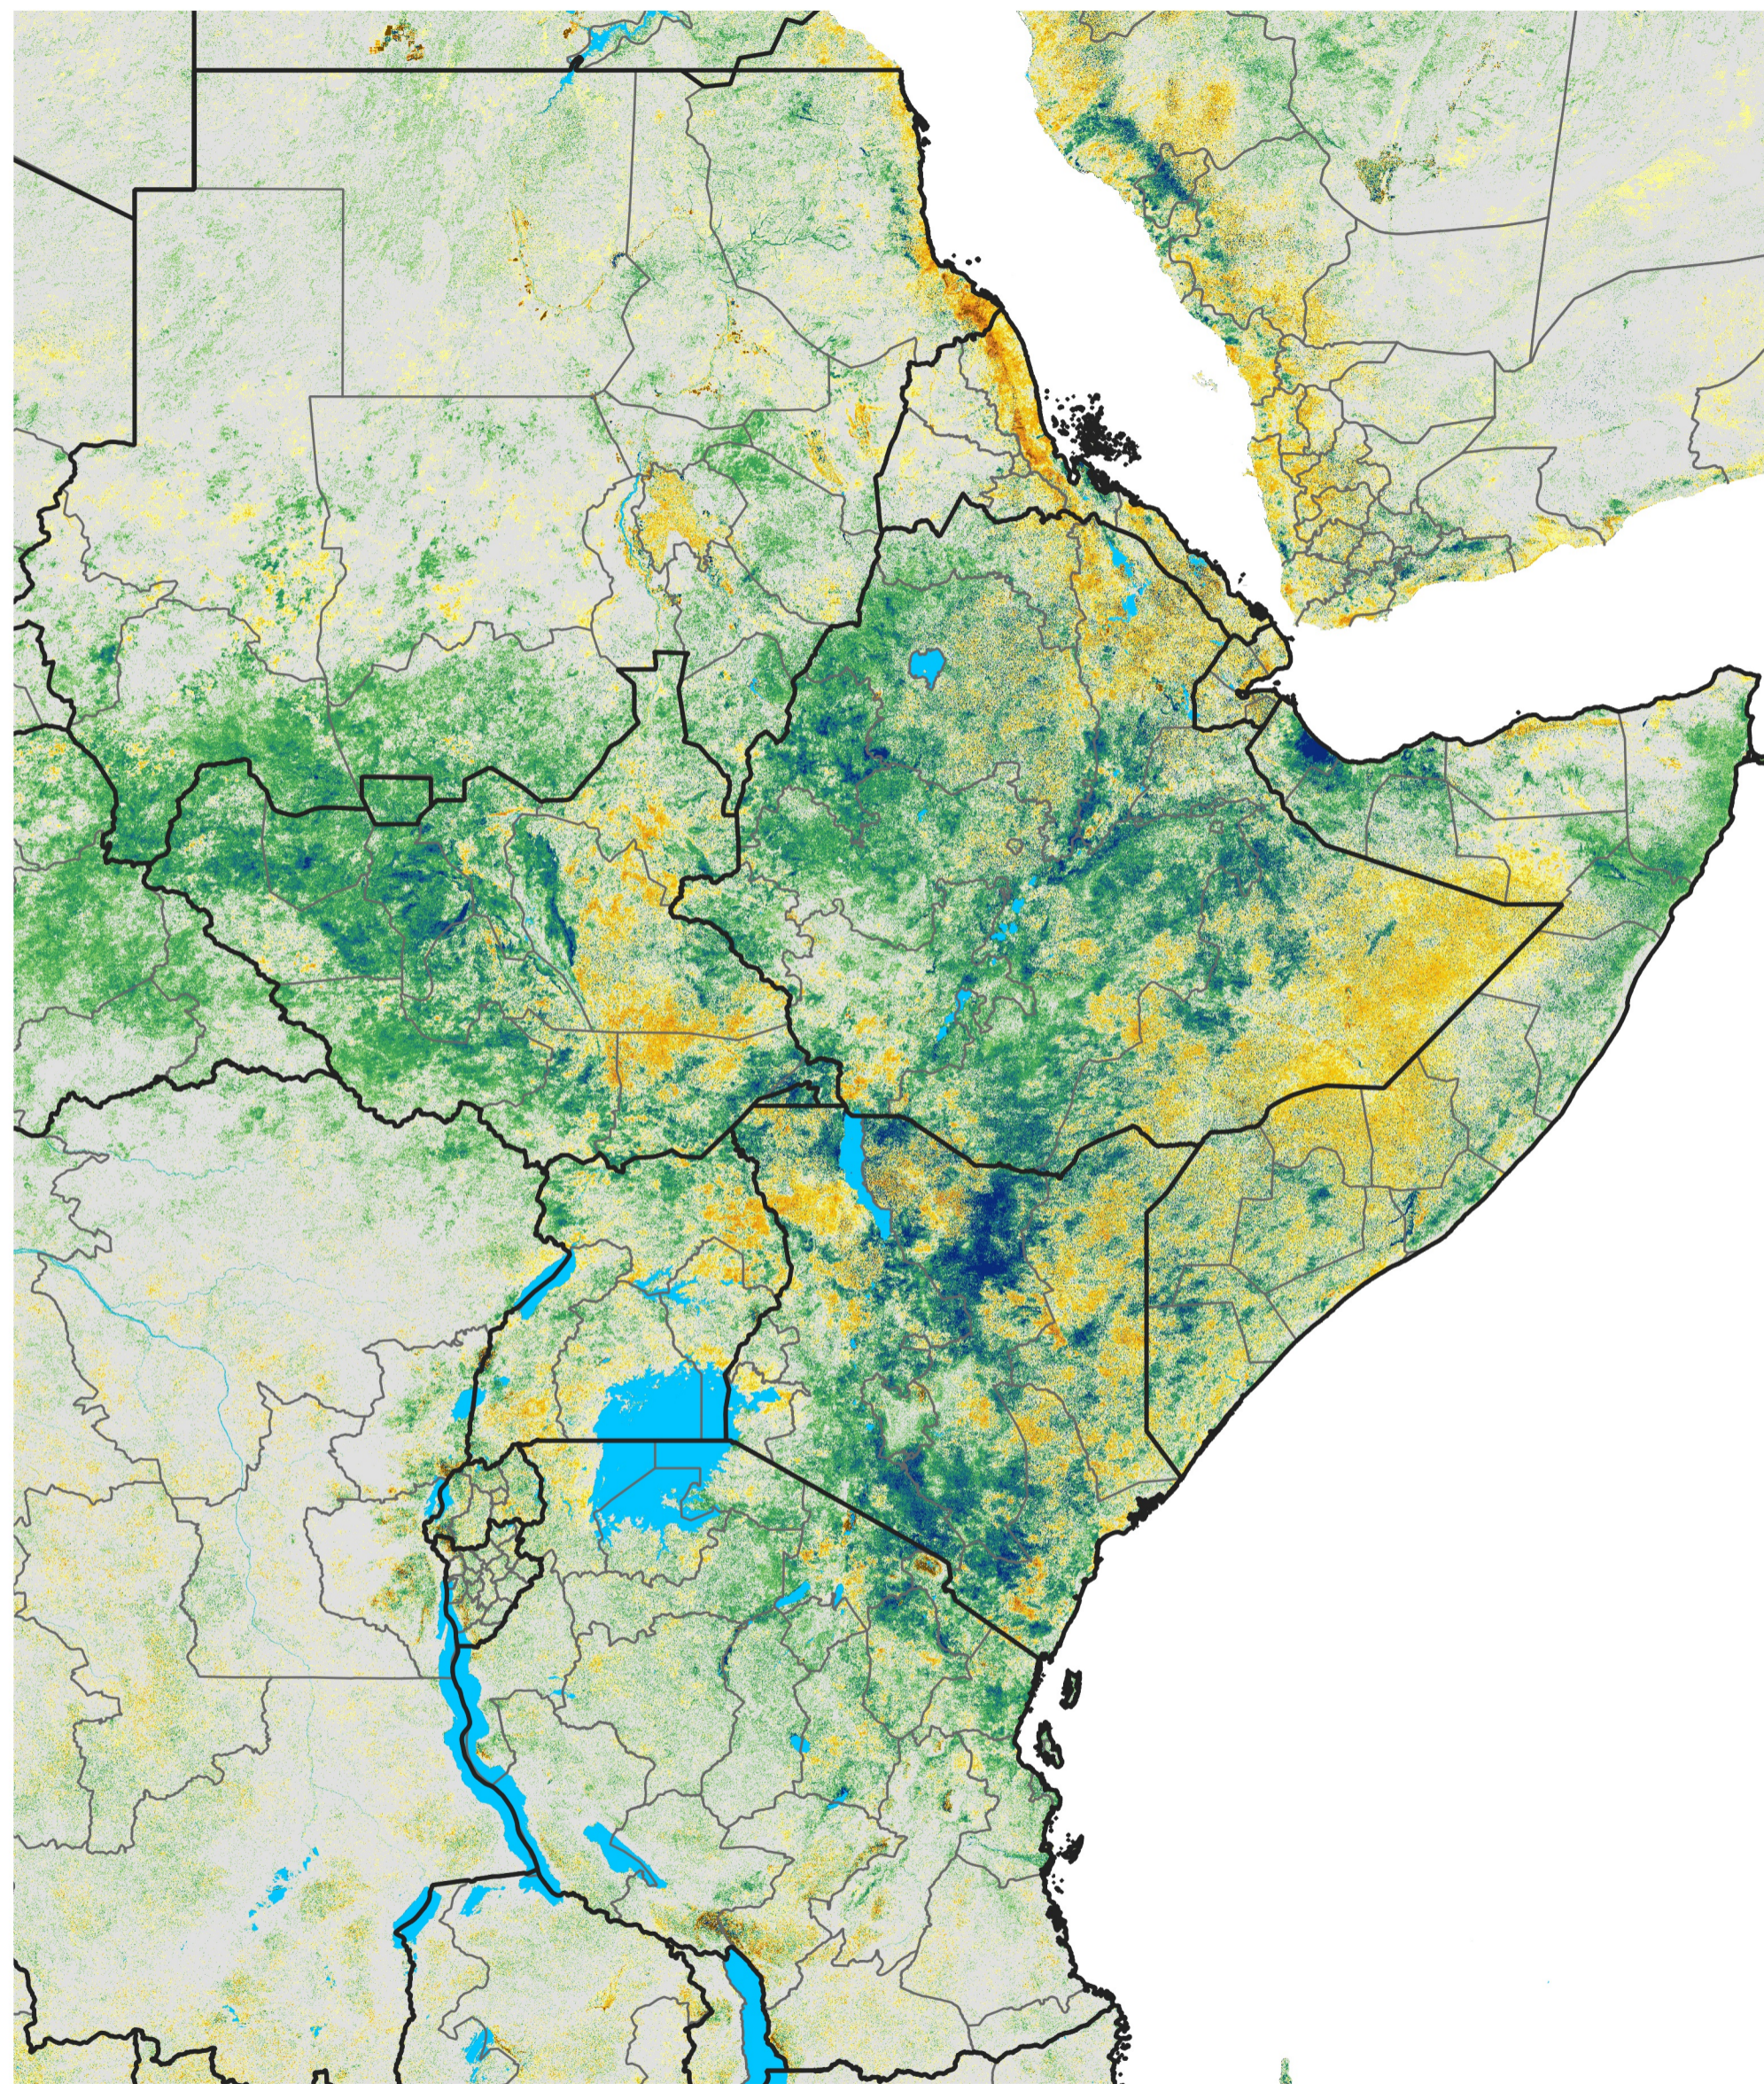

East Africa Percent of Mean NDVI

2014 / Mean (2012 - 2021)
Period 18 / Mar 21 - 31, 2014

Percent of Normal