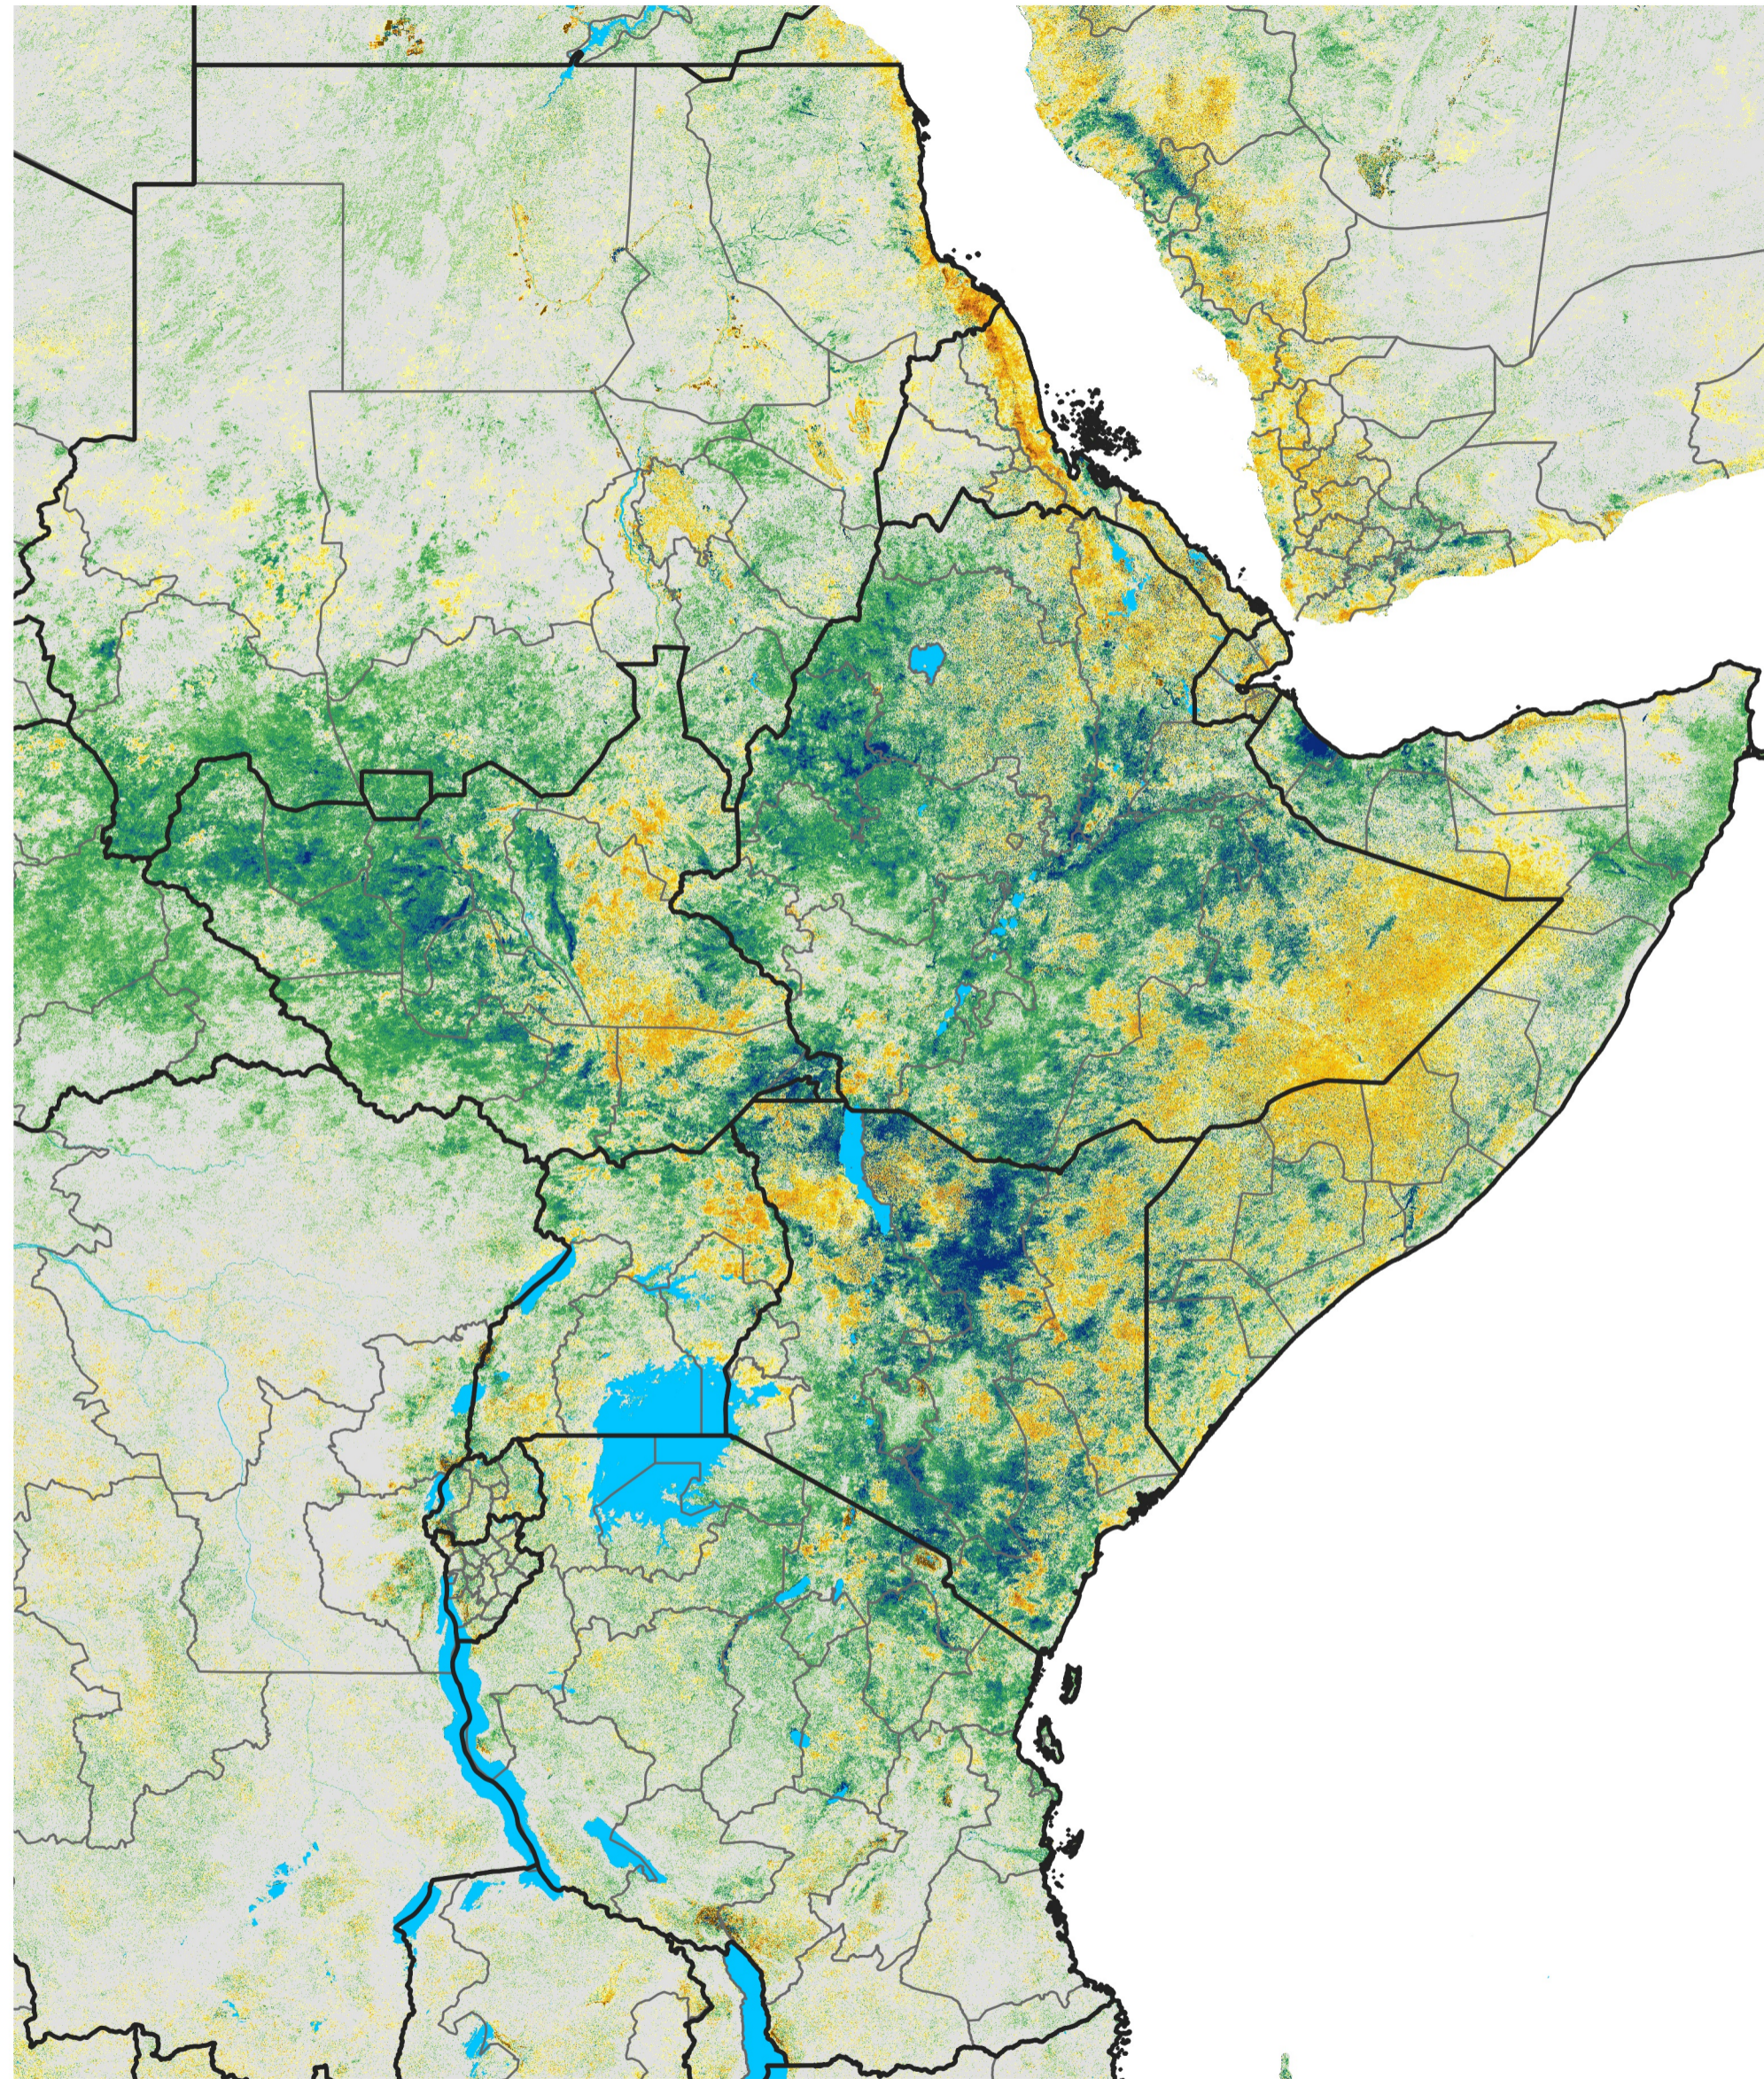

East Africa Percent of Mean NDVI

2014 / Mean (2012 - 2021)

Period 19 / Mar 26 - Apr 05, 2014

Percent of Normal