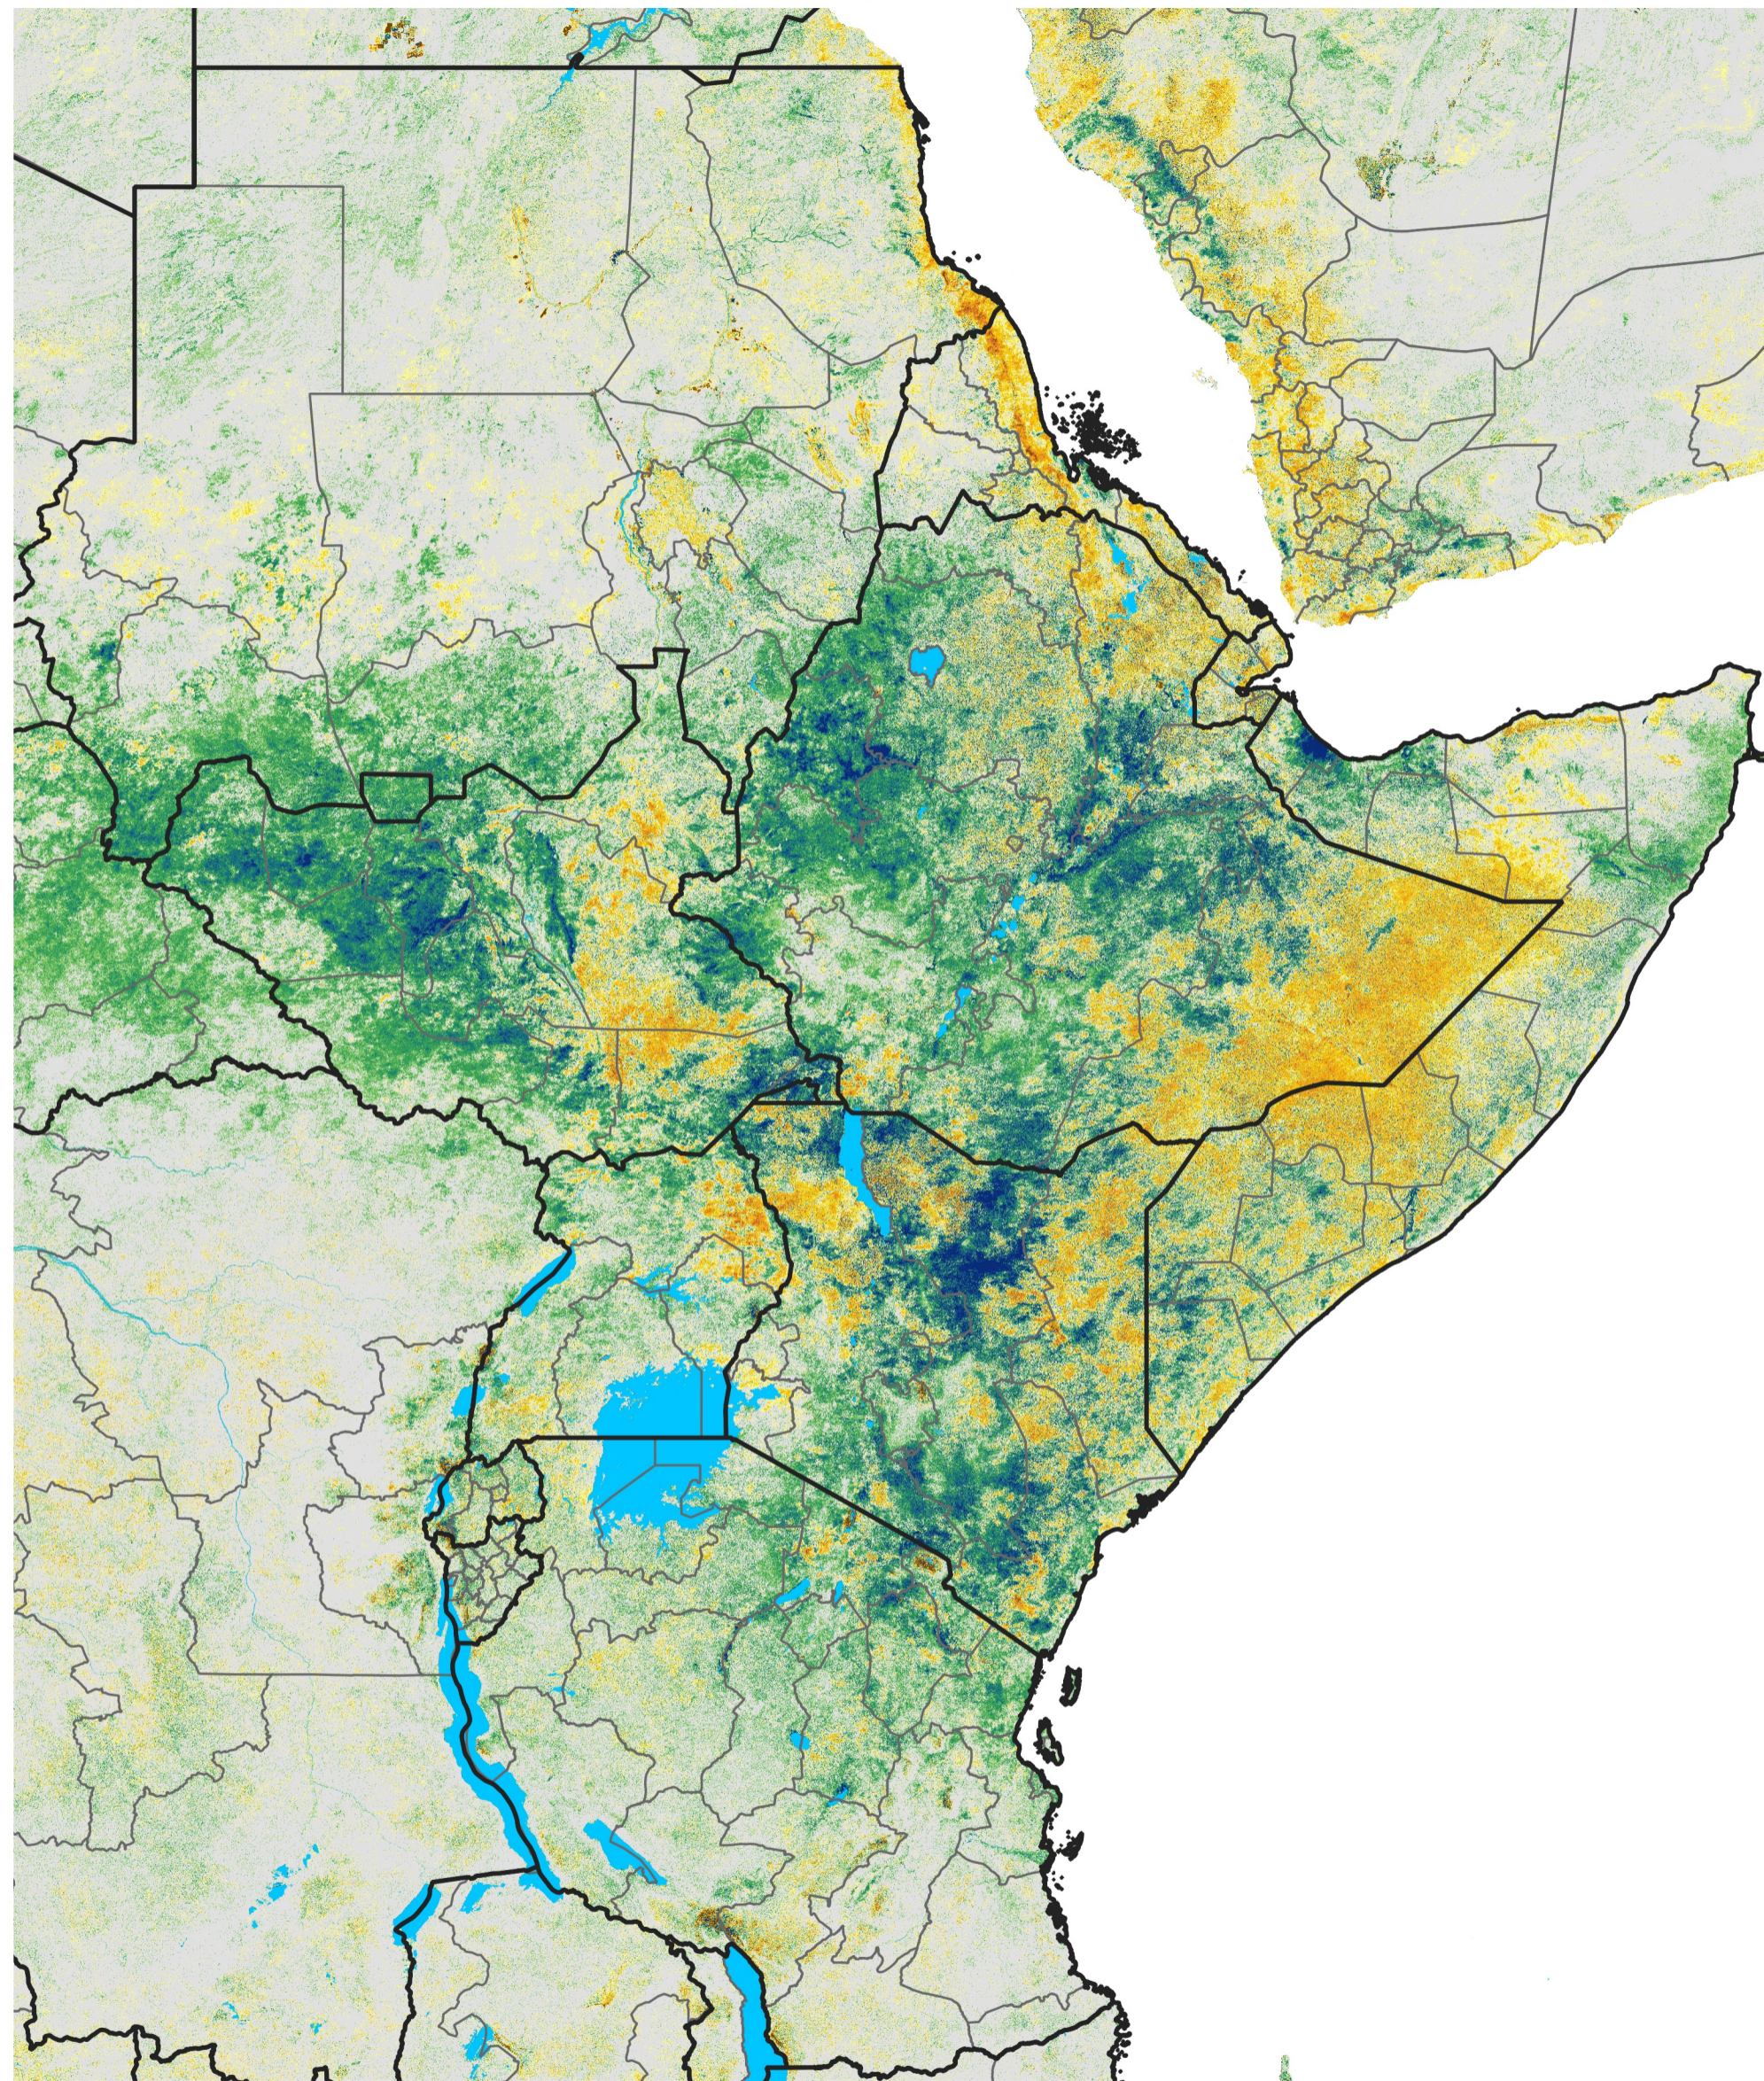

East Africa Percent of Mean NDVI

2014 / Mean (2012 - 2021)

Period 20 / Apr 01 - 10, 2014

Percent of Normal