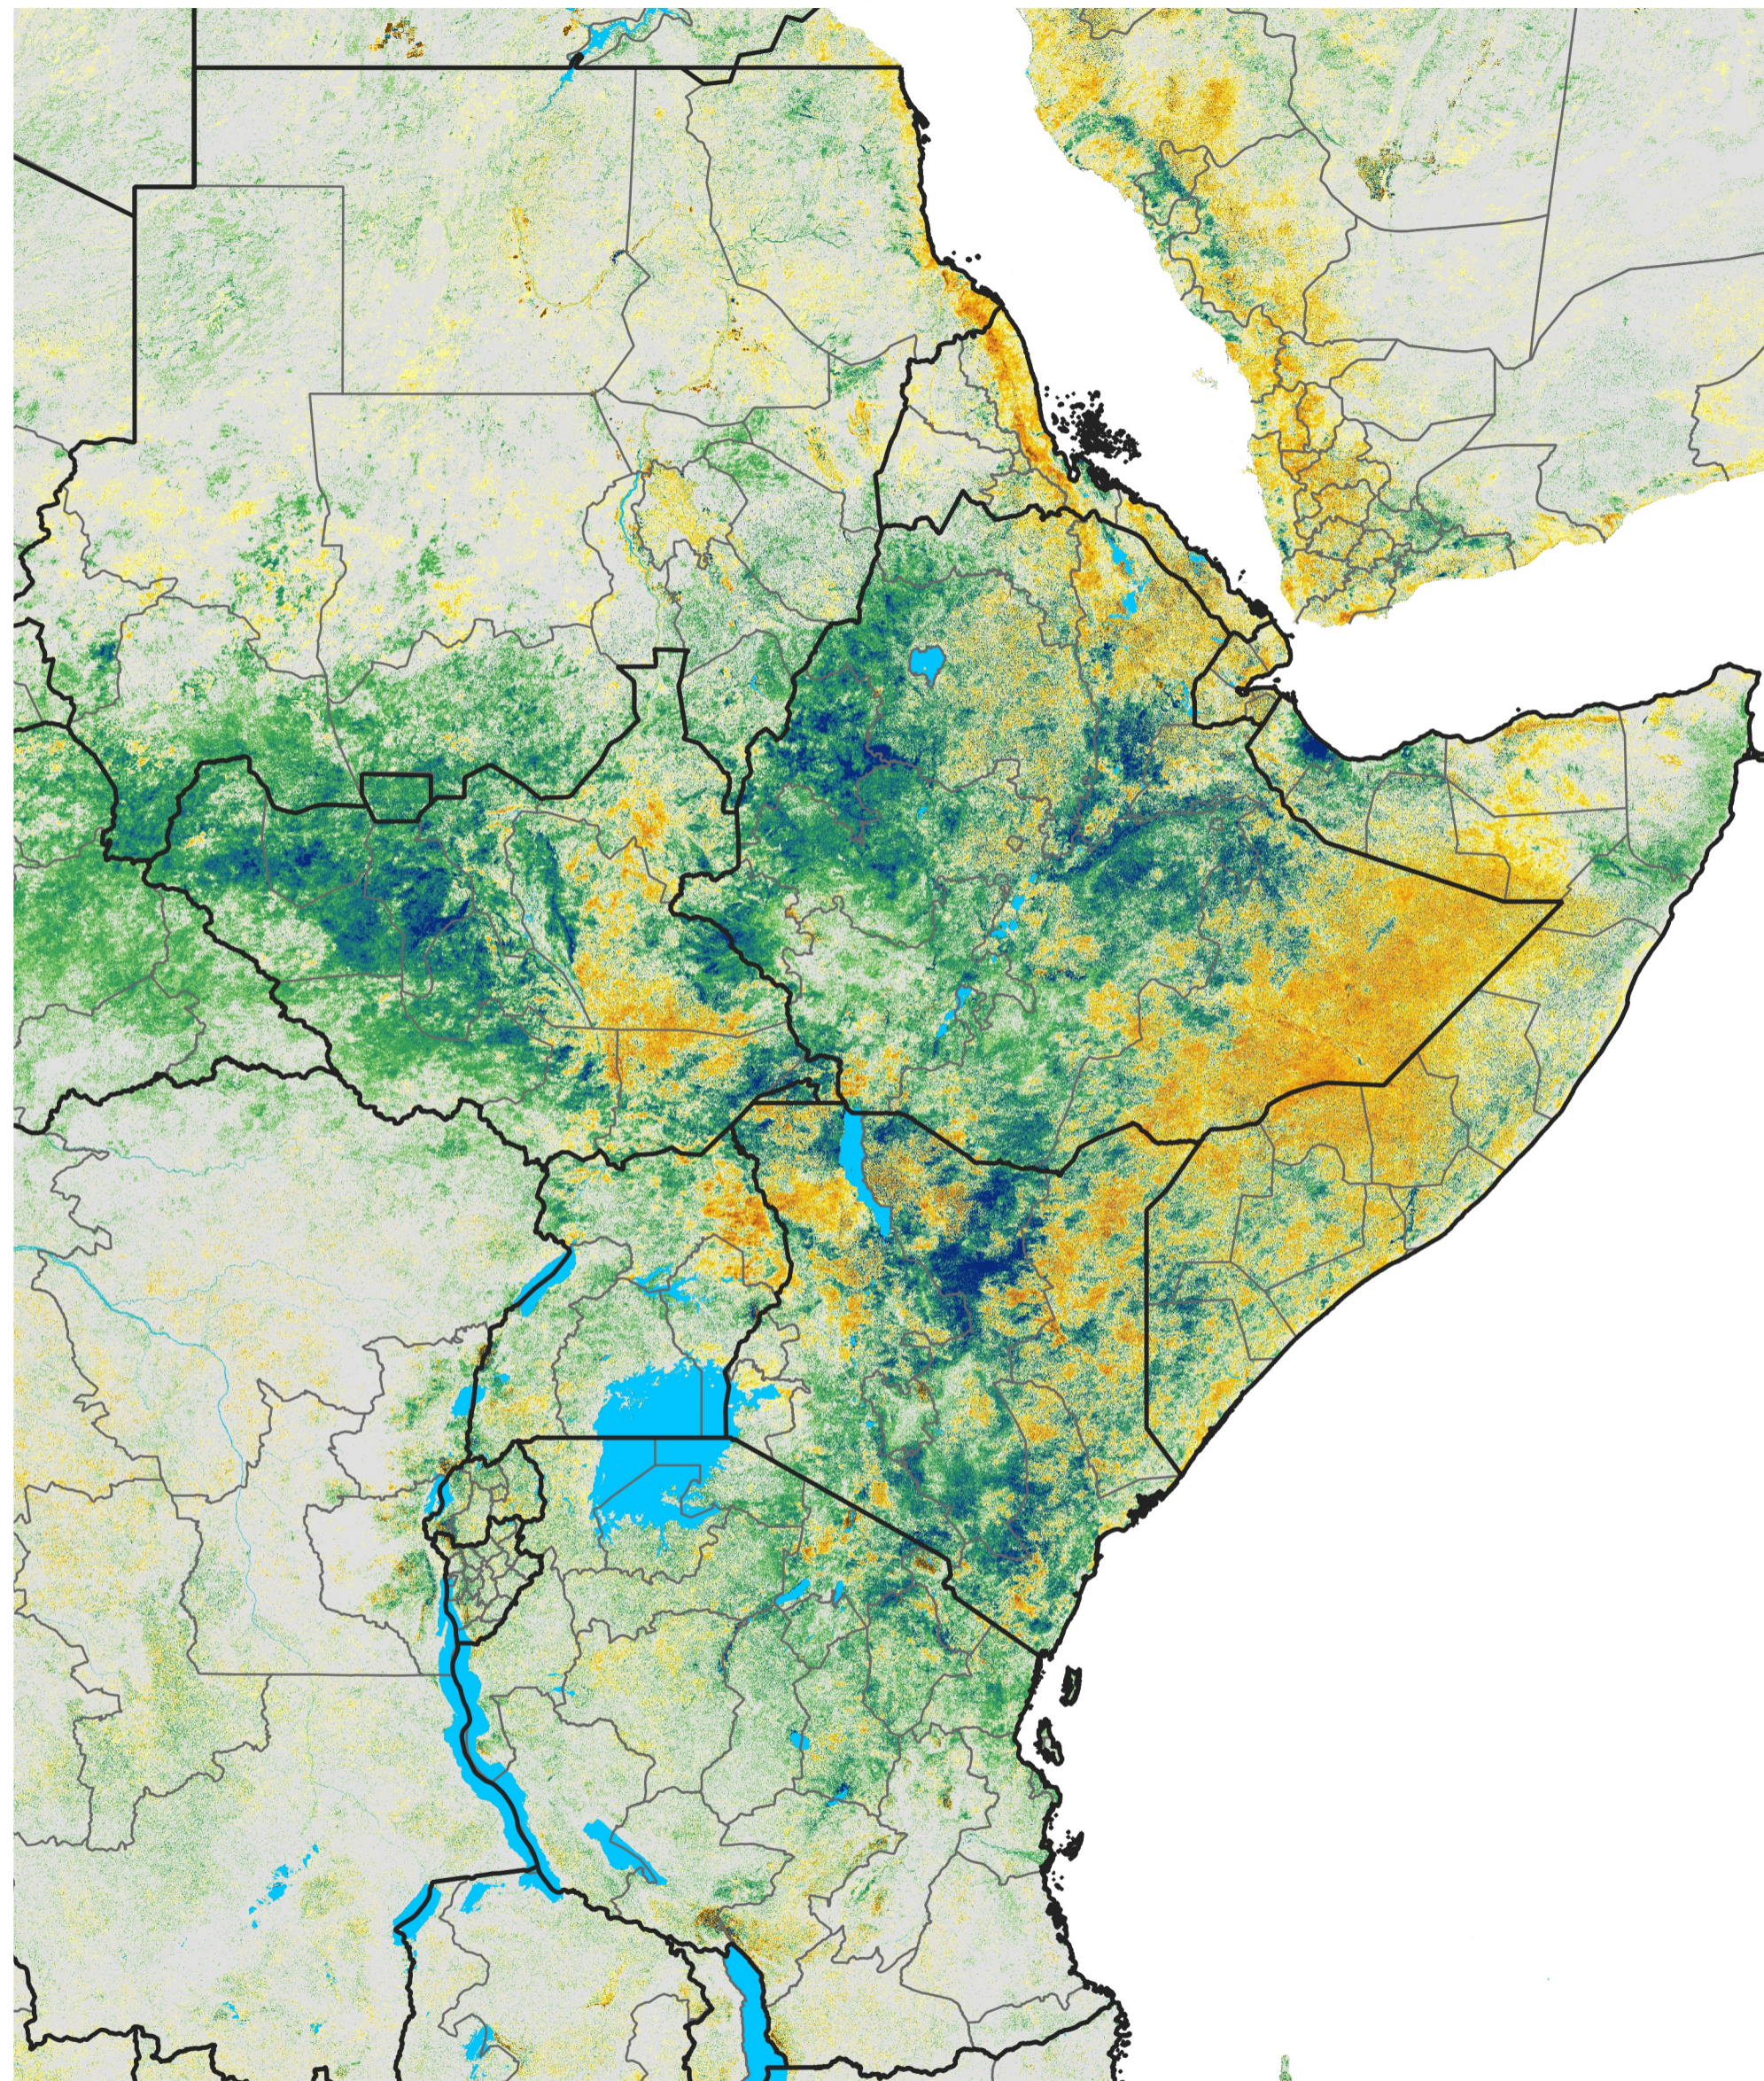

East Africa Percent of Mean NDVI

2014 / Mean (2012 - 2021)

Period 21 / Apr 06 - 15, 2014

Percent of Normal