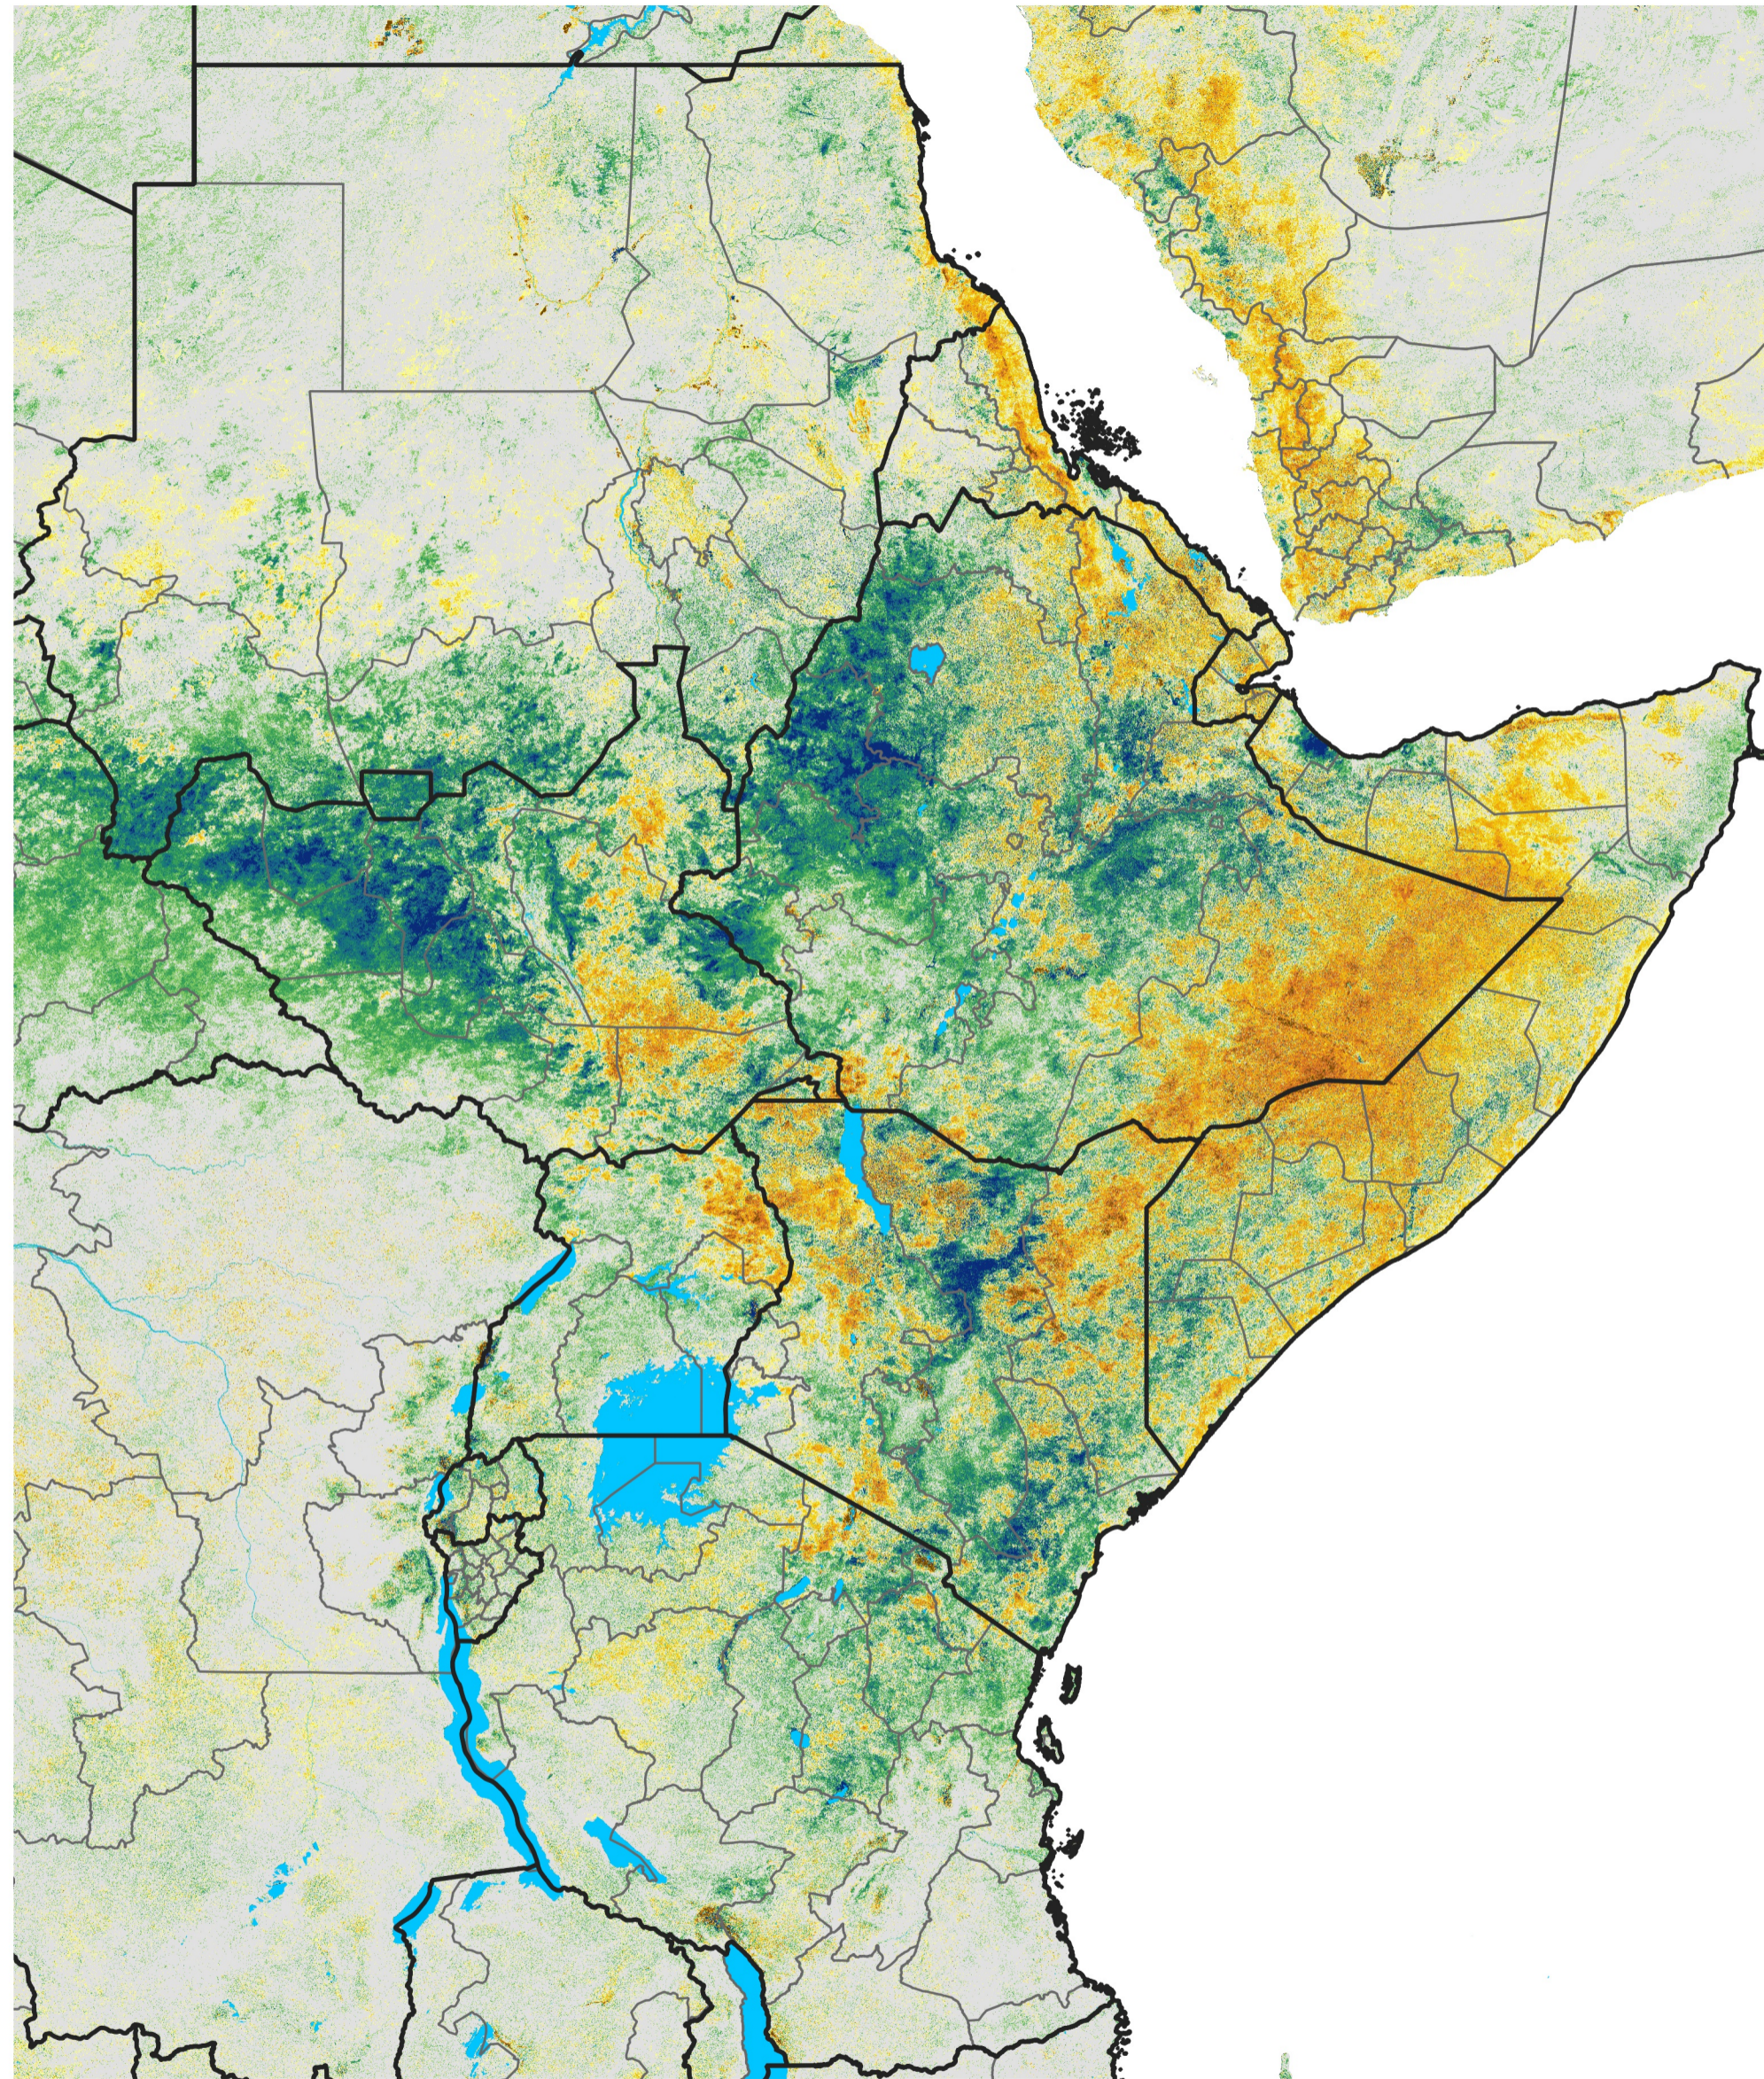

# East Africa Percent of Mean NDVI

2014 / Mean (2012 - 2021)

Period 23 / Apr 16 - 25, 2014

## Percent of Normal