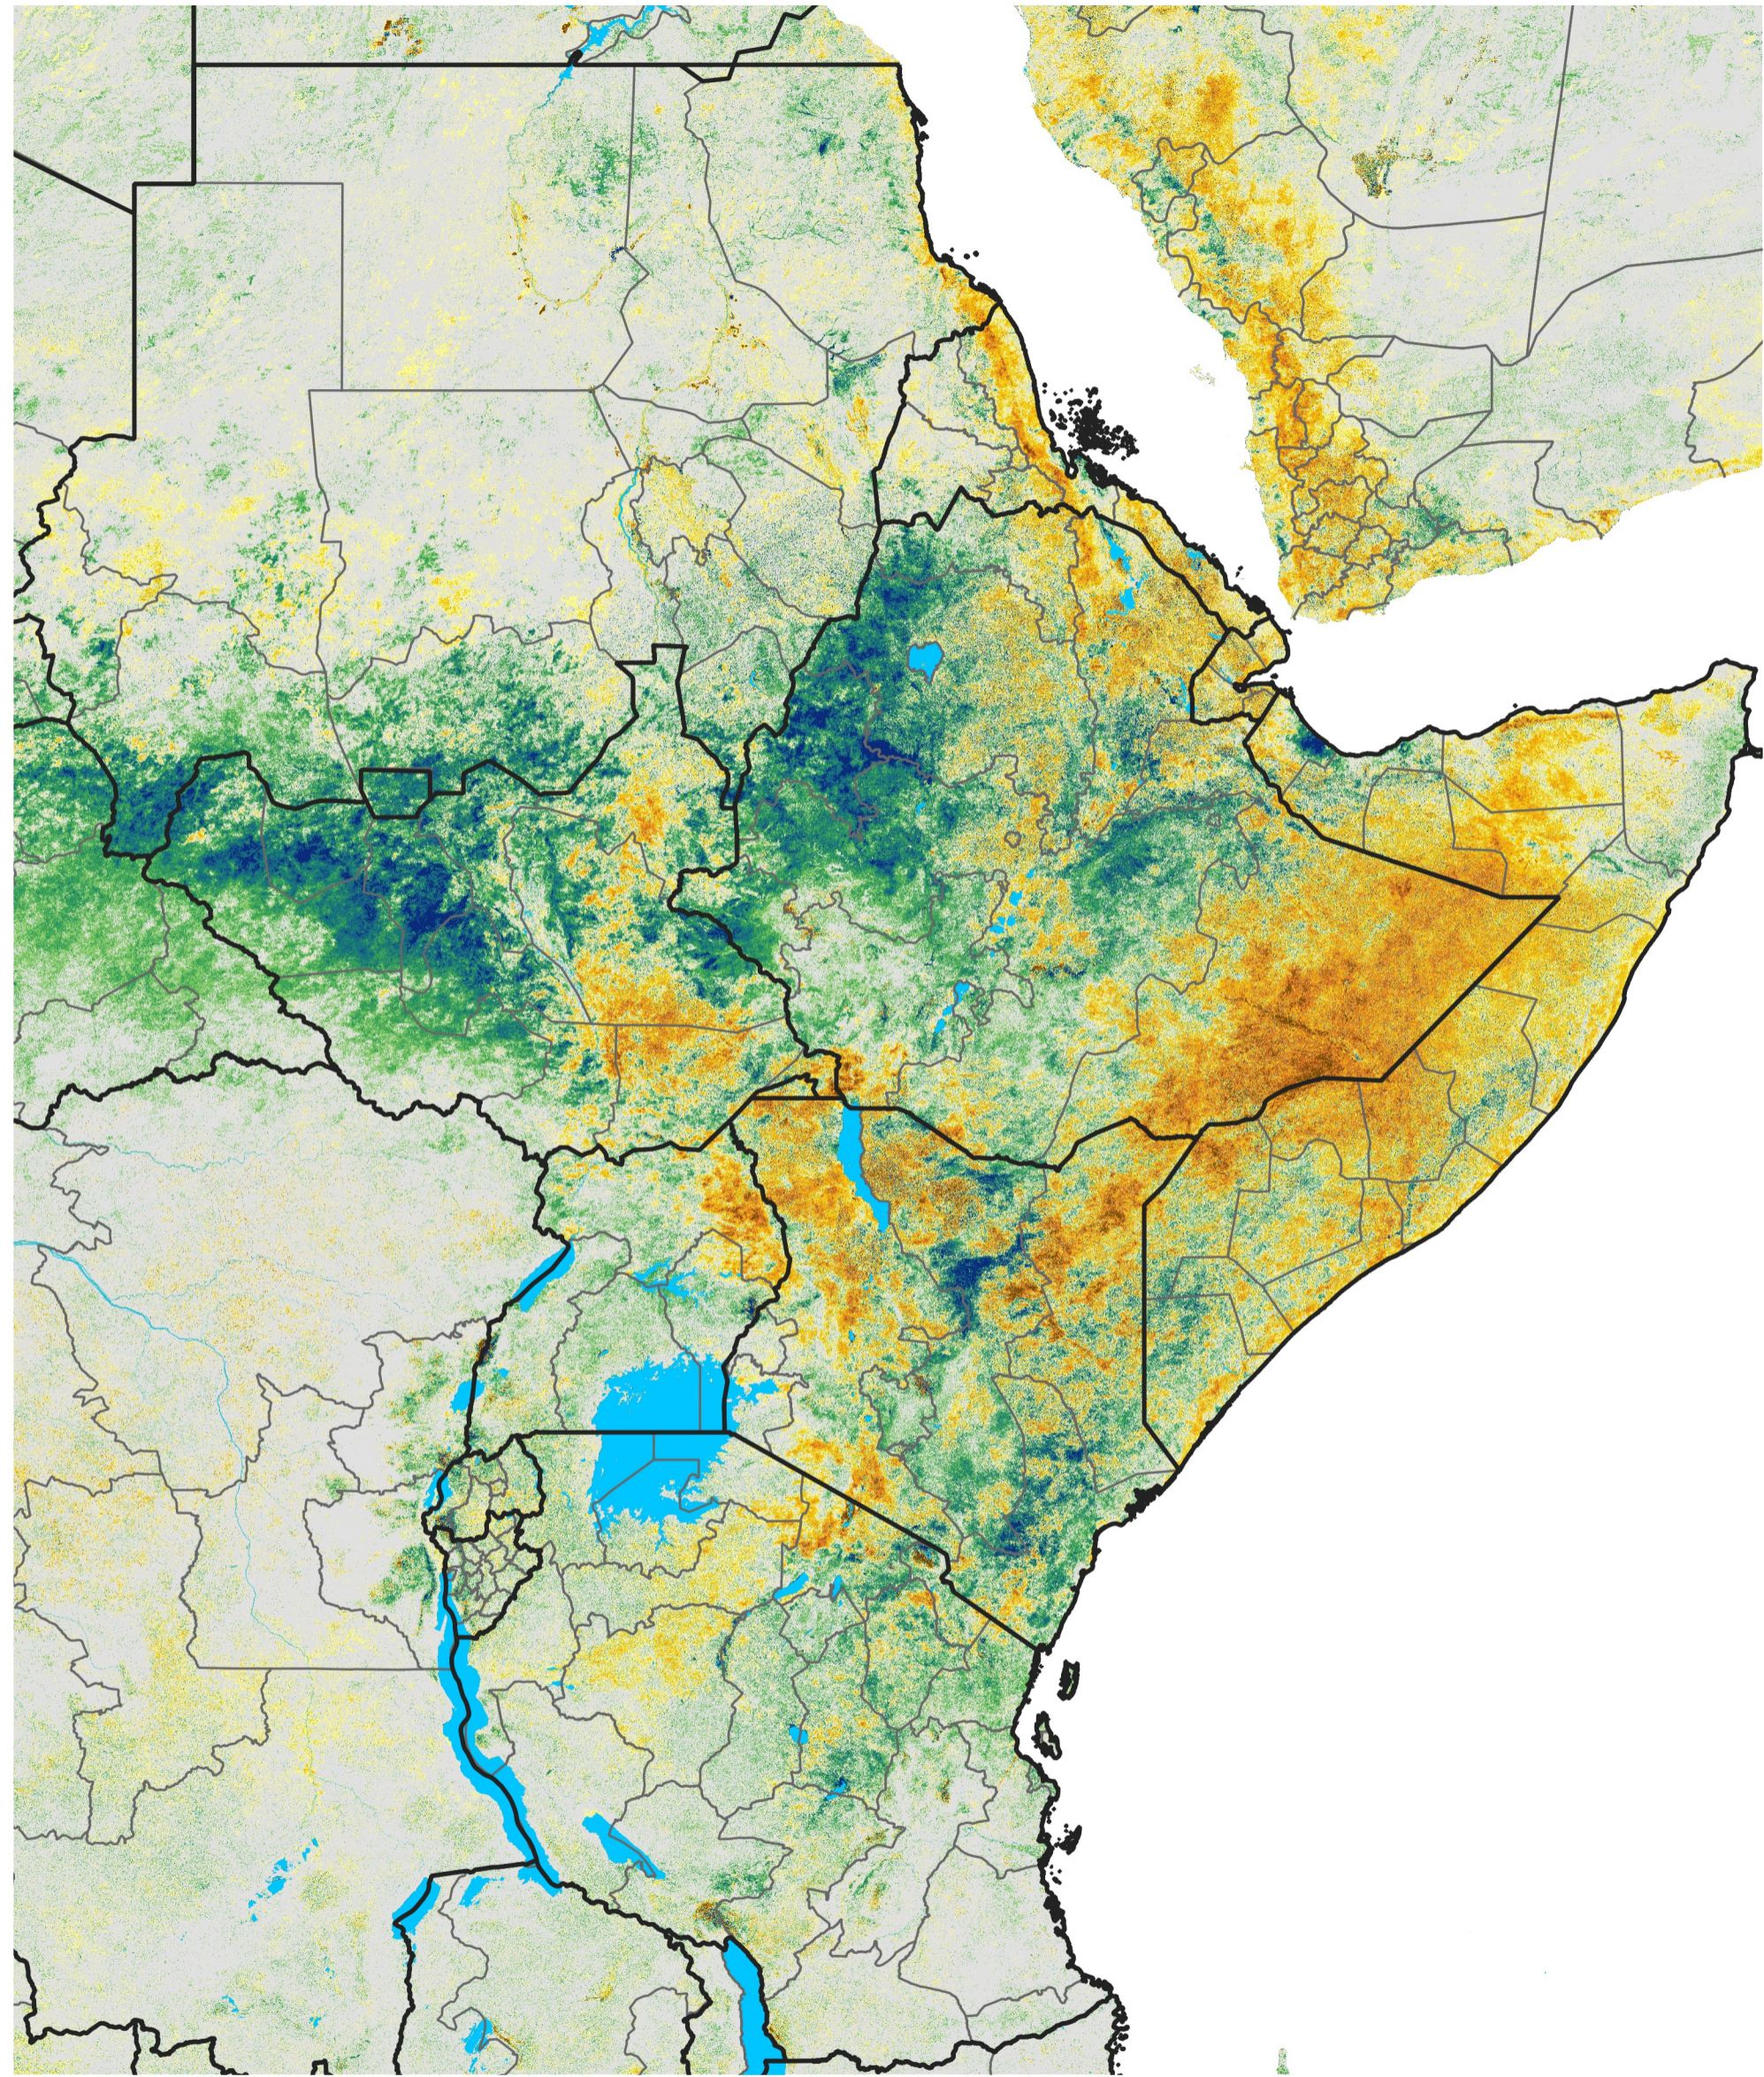

East Africa Percent of Mean NDVI

2014 / Mean (2012 - 2021)

Period 24 / Apr 21 - 30, 2014

Percent of Normal