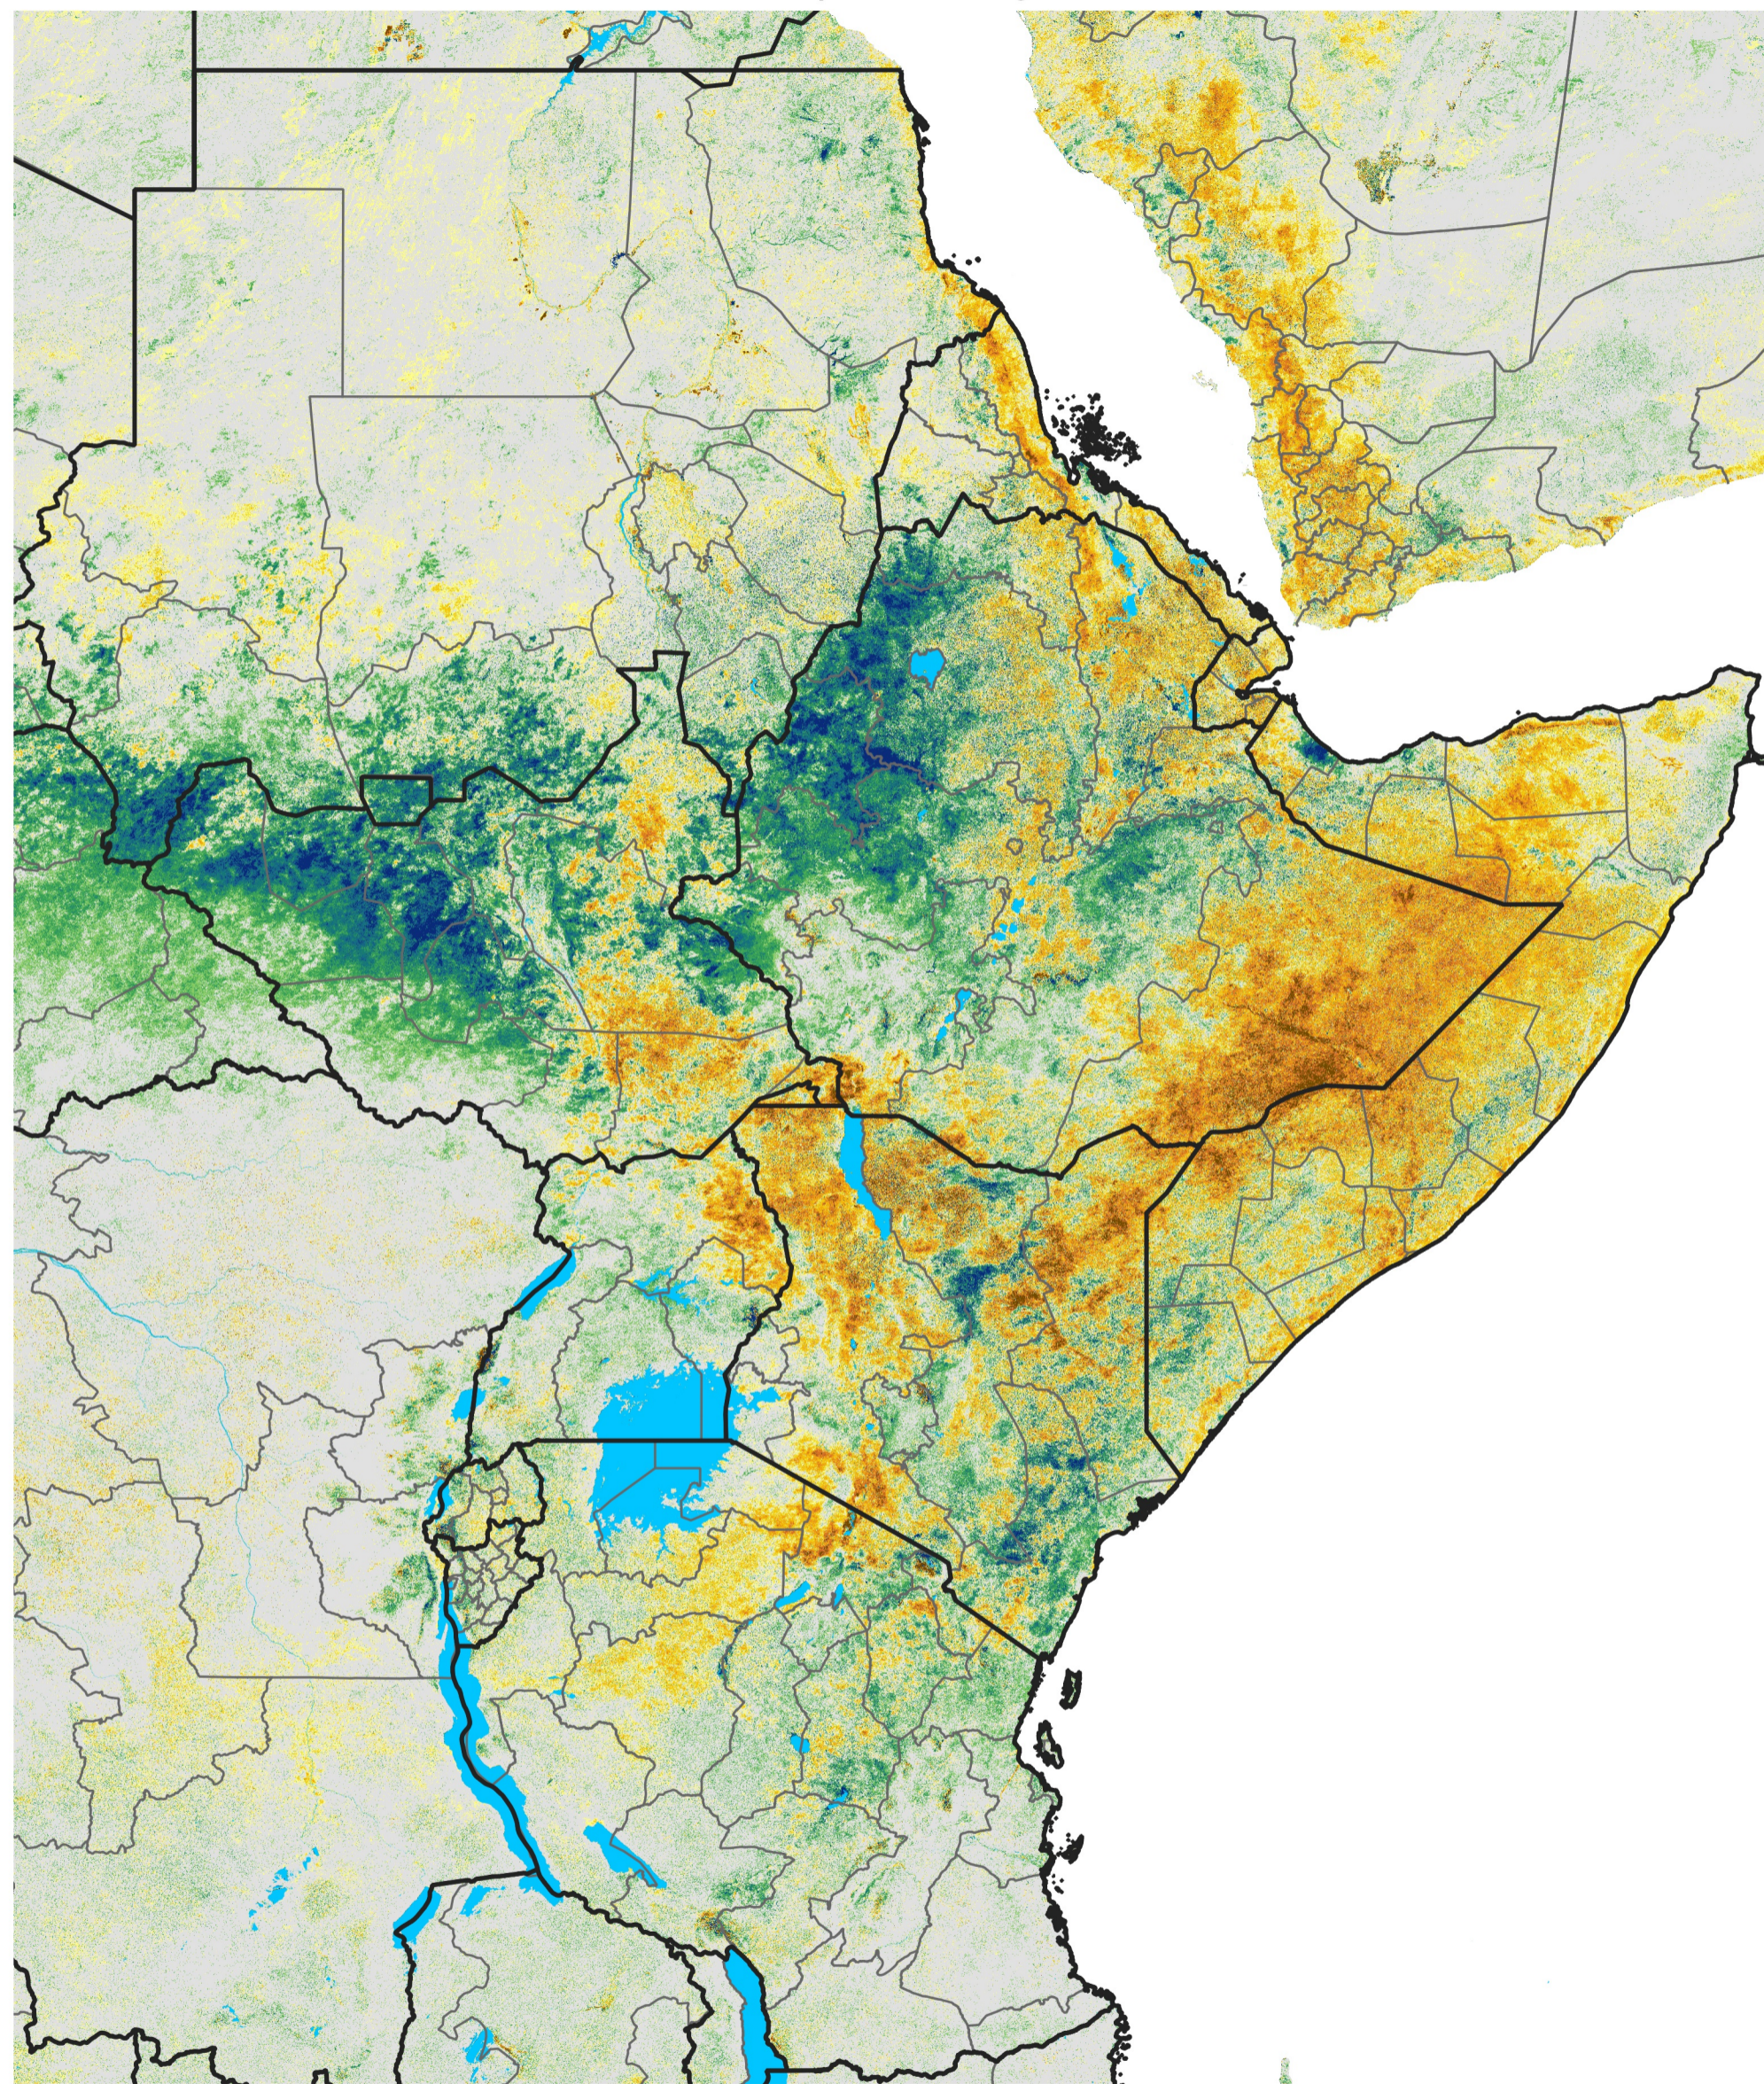

East Africa Percent of Mean NDVI

2014 / Mean (2012 - 2021)

Period 25 / Apr 26 - May 05, 2014

Percent of Normal