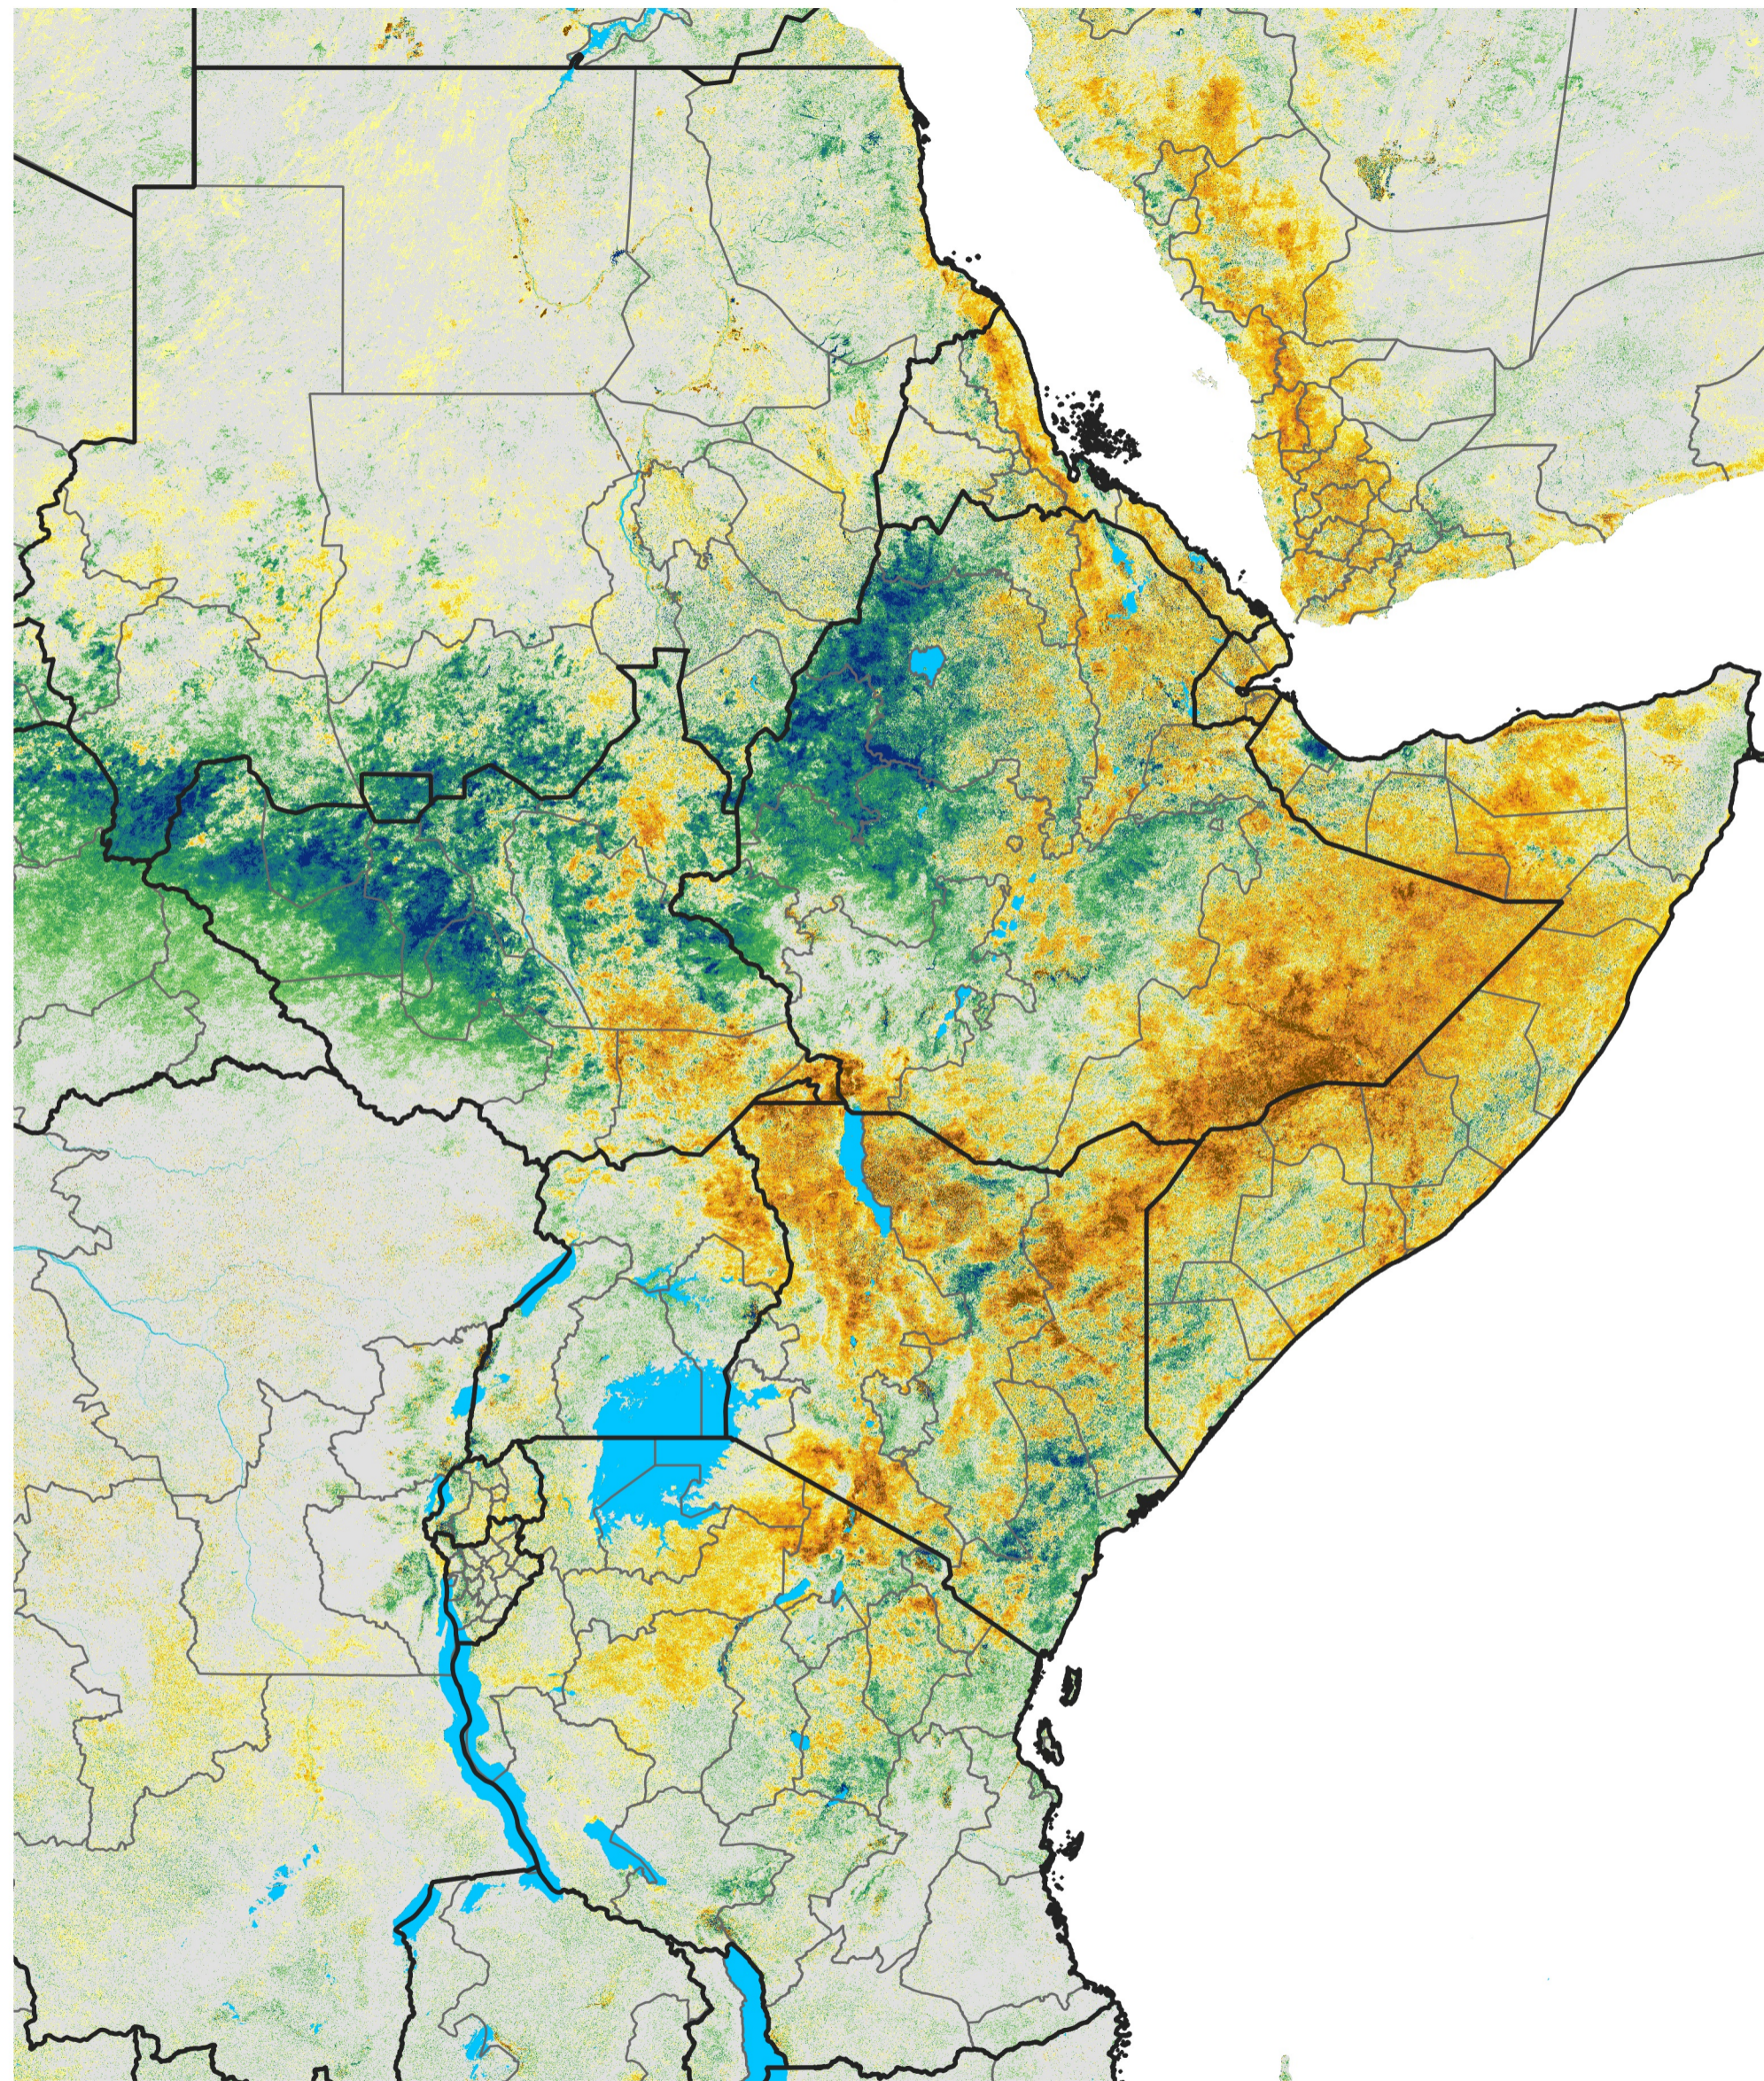

East Africa Percent of Mean NDVI

2014 / Mean (2012 - 2021)

Period 26 / May 01 - 10, 2014

Percent of Normal