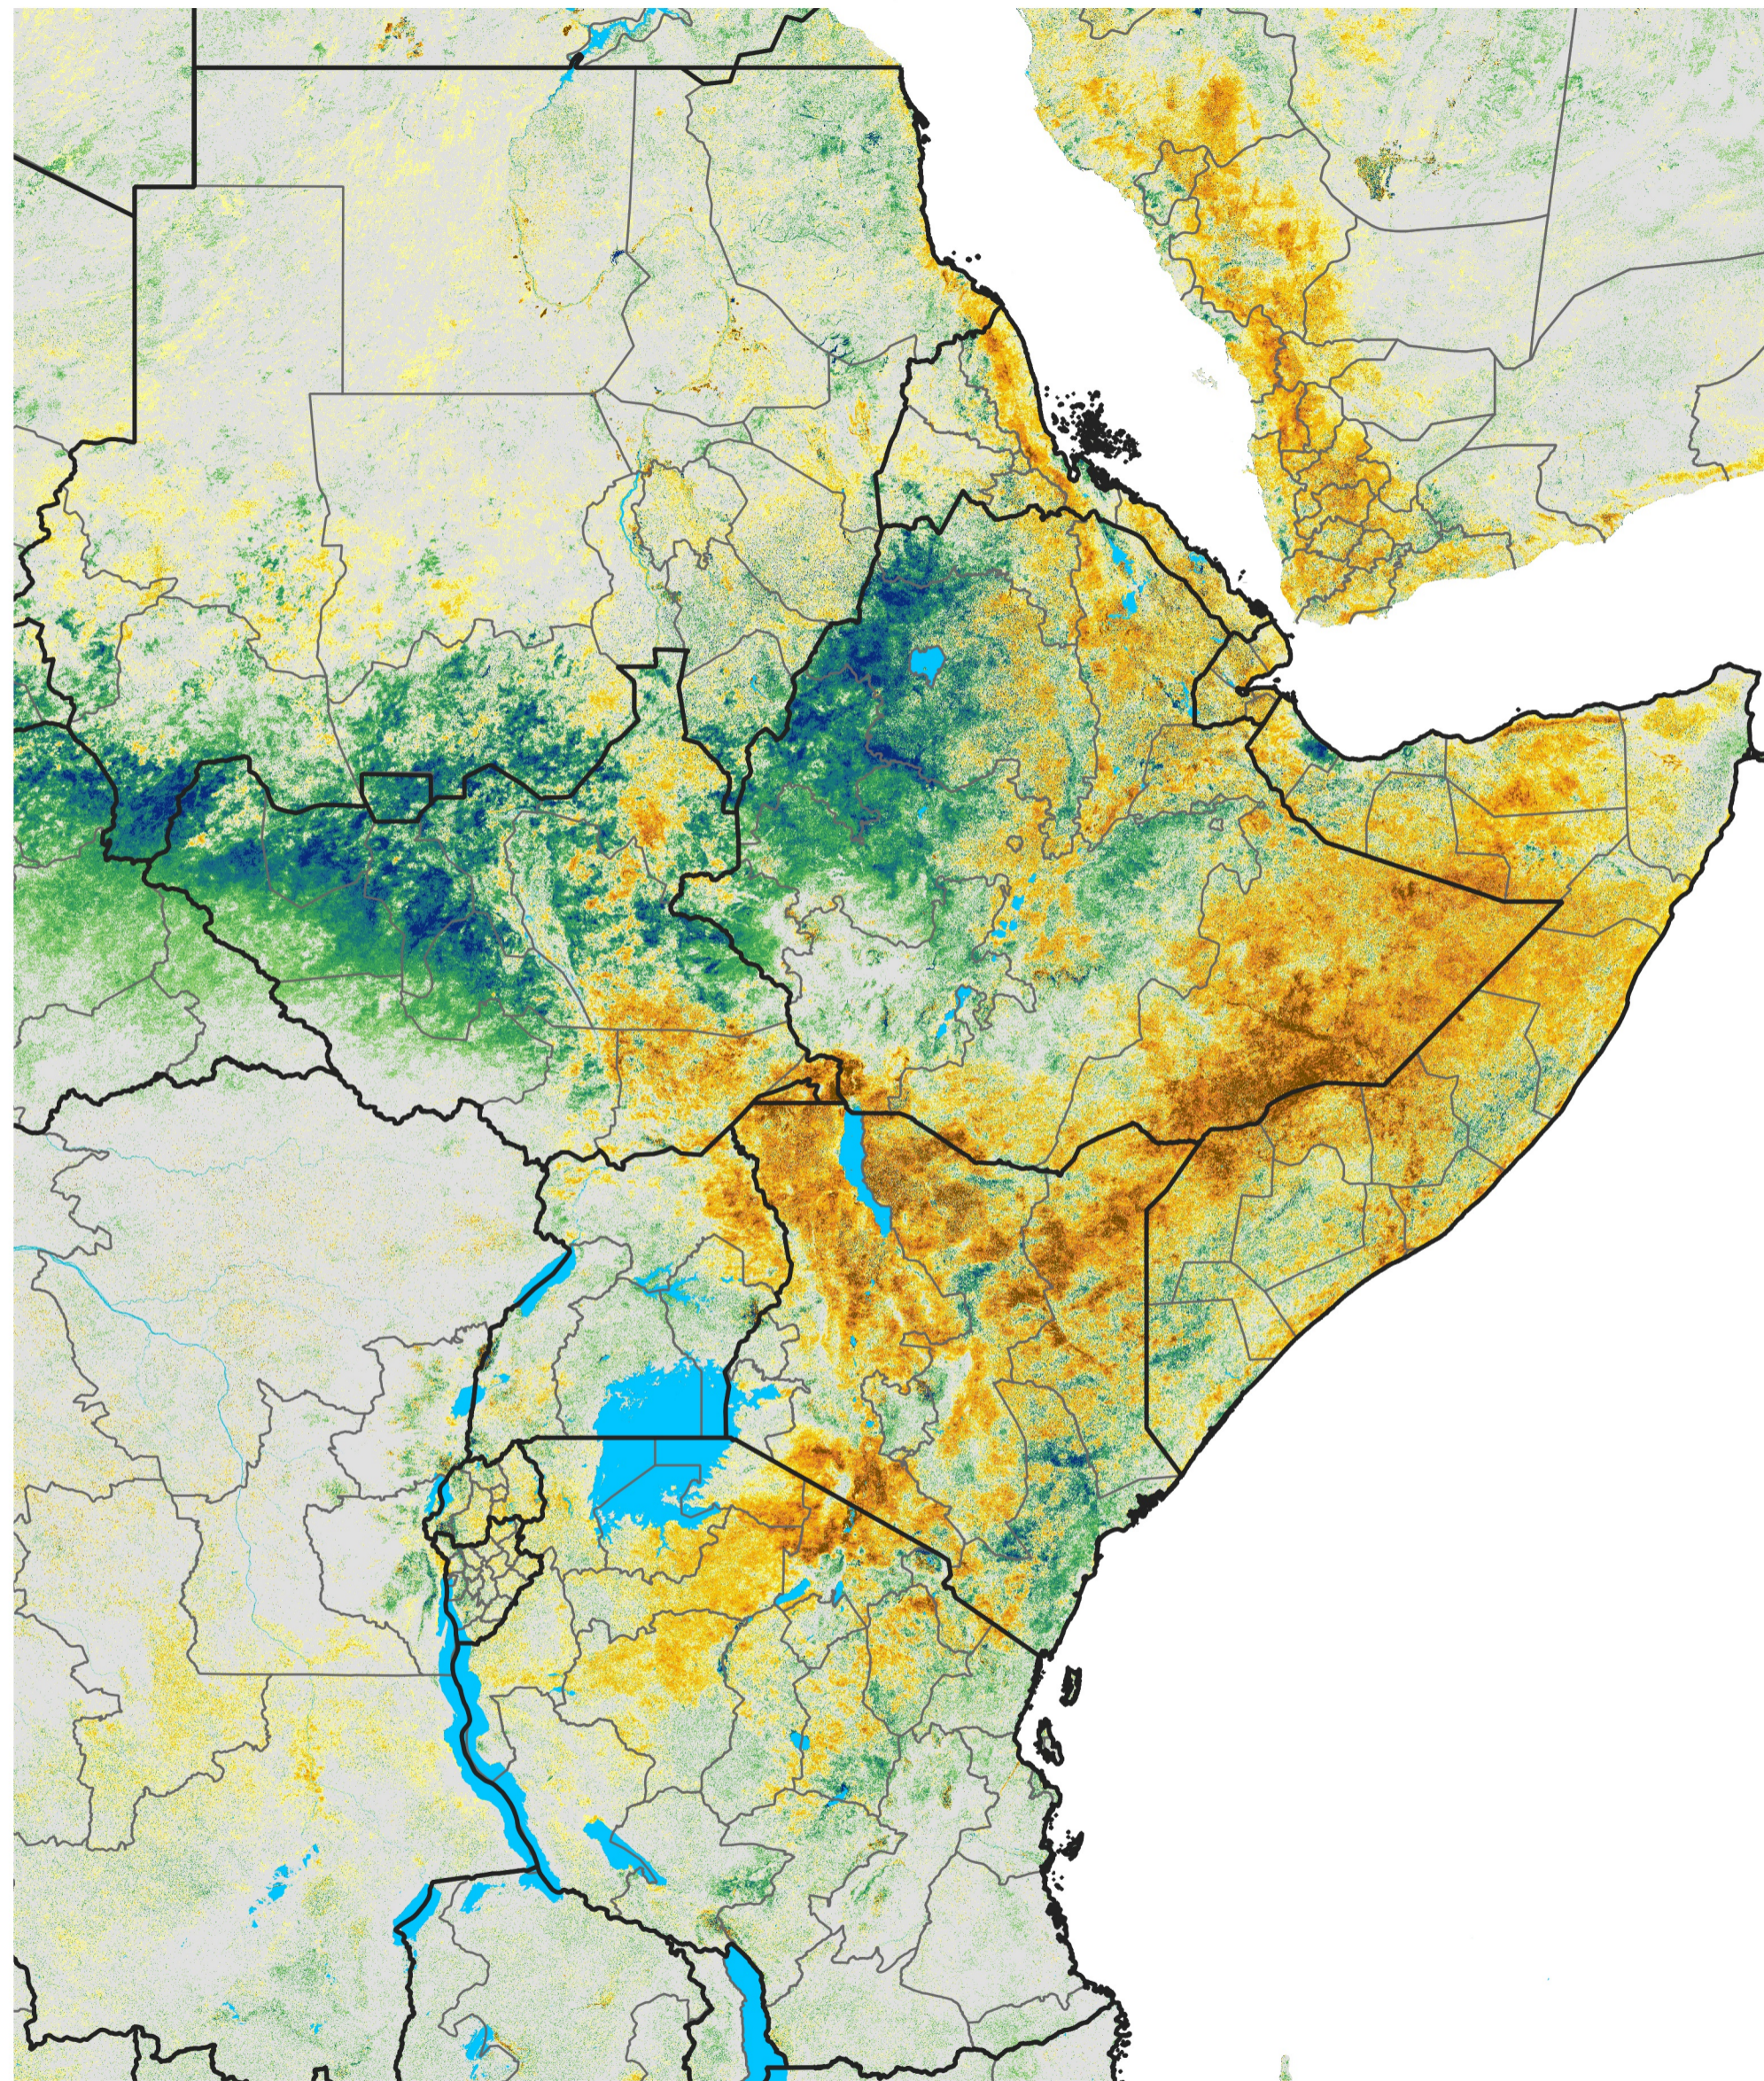

East Africa Percent of Mean NDVI

2014 / Mean (2012 - 2021)

Period 27 / May 06 - 15, 2014

Percent of Normal